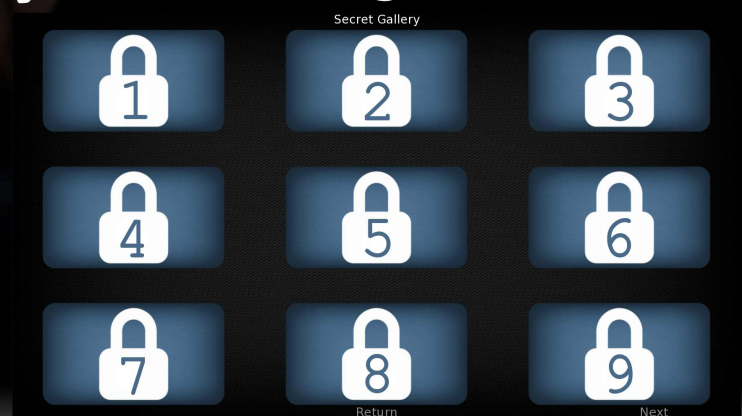

Secret Cards

There are **81** secret cards in game as of version **0.6c BETA**

To access the secret cards that you have collected
Click the 🖐️ symbol above the computer in the MC's room.

All cards are **NON CANON** and have no relevancy to the actual story of the game. Simply fun extra renders of the in-game characters

Cards can be found by looking for the corresponding number for the card that you are missing.

When looking at the Secrets Menu, the cards are numbered as follows

1

Garage, next to the tires behind the black car
[Secret Scene 1]