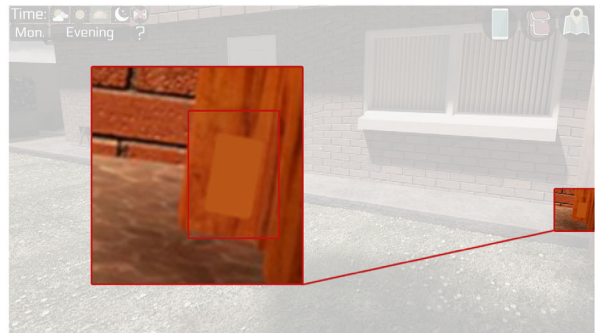

74

Neighbors house, bathroom, on the soap dispenser
 NOTE: The time must be "night" to access card
 [Secret Scene 74]

75

Neighbors house, backyard, on the flower pot to the far left
 NOTE: The time must be "evening" or "night" to access card
 [Secret Scene 75]

76

Neighbors house, backyard, above the door
 NOTE: The time must be "evening" or "night" to access card
 [Secret Scene 76]

77

Neighbors house, backyard, below the map icon beside the fence
 NOTE: The time must be "evening" or "night" to access card
 [Secret Scene 77]

78

Neighbors house, backyard, at the bottom of the fence post
 NOTE: The time must be "evening" or "night" to access card
 [Secret Scene 78]

79

Neighbors house, backyard, on the grass below middle window frame
 NOTE: The time must be "evening" or "night" to access card
 [Secret Scene 79]