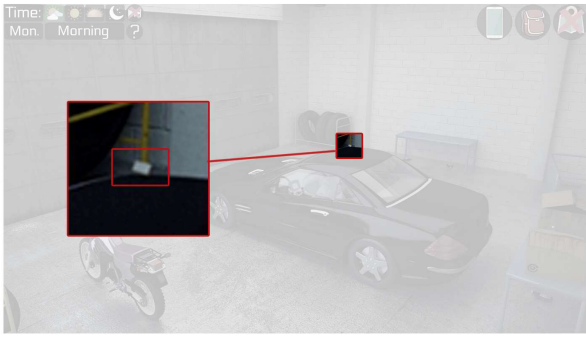

Secret Cards

There are **81** secret cards in game as of version **0.6c BETA**

To access the secret cards that you have collected
Click the 🖐️ symbol above the computer in the MC's room.

All cards are **NON CANON** and have no relevancy to the actual story of the game. Simply fun extra renders of the in-game characters

Cards can be found by looking for the corresponding number for the card that you are missing.

When looking at the Secrets Menu, the cards are numbered as follows

1

Garage, next to the tires behind the black car
[Secret Scene 1]