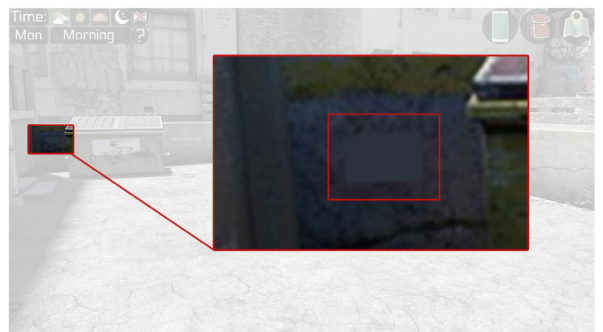

Charles' house, to the left of the dumpster
[Secret Scene 80]