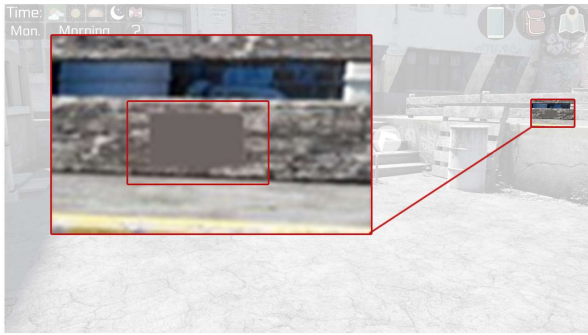

81

Charles' house, on the bottom fence post on the right side
[Secret Scene 81]