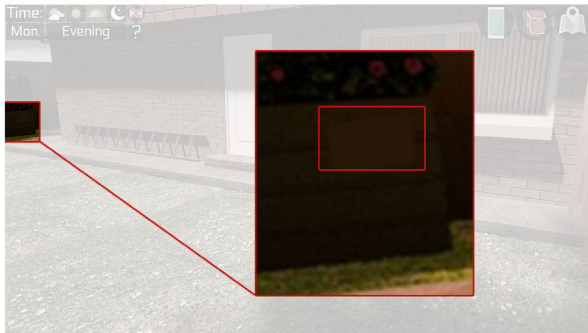

72

Neighbors house, bathroom, in the upper right corner of the mirror
NOTE: The time must be "night" to access card
[Secret Scene 72]

73

Neighbors house, bathroom, in the center of the painting
 NOTE: The time must be "night" to access card
 [Secret Scene 73]

74

Neighbors house, bathroom, on the soap dispenser
 NOTE: The time must be "night" to access card
 [Secret Scene 74]

75

Neighbors house, backyard, on the flower pot to the far left
 NOTE: The time must be "evening" or "night" to access card
 [Secret Scene 75]