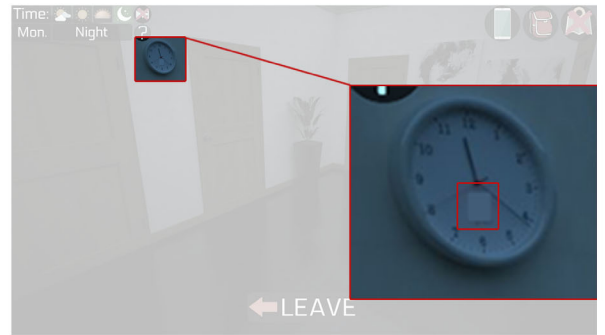

66

Neighbors house, hallway, in the dock on the wall
NOTE: The time must be "night" to access card
[Secret Scene 66]

67

Neighbors house, hallway, in the right corner on a B&W painting
NOTE: The time must be "night" to access card
[Secret Scene 67]