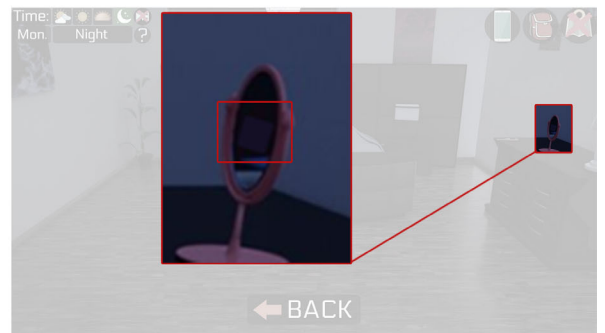

68

Neighbors house, hallway, on the heater to the right
NOTE: The time must be "night" to access card
[Secret Scene 68]

69

Neighbors house, bedroom, bottom of the stem of the plant
NOTE: The time must be "night" to access card
[Secret Scene 69]

70

Neighbors house, bedroom, in the pink mirror on the dresser
NOTE: The time must be "night" to access card
[Secret Scene 70]

71

Neighbors house, bedroom, below the white lamp to the far right
NOTE: The time must be "night" to access card
[Secret Scene 71]