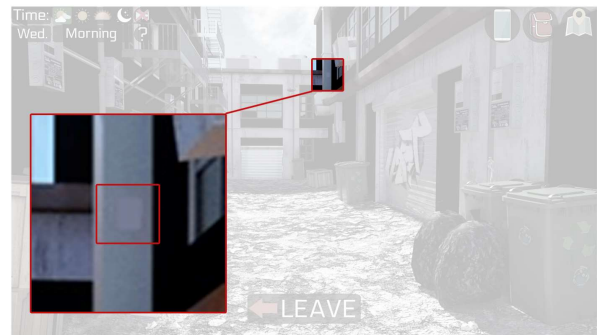

11

Linda's office, middle of the bookshelf to the left of the picture frame
[Secret Scene 11]

12

Bob's car, rear window far right of the screen
NOTE: The key to the car is in Bob's office
[Secret Scene 12]

13

In the lobby of Bob's workplace, the far left on the back wall
[Secret Scene 13]

14

In Bob's office, on the bookshelf just below the time & day HUD
[Secret Scene 14]

15

Far left of Bob's office under the dresser
[Secret Scene 15]

16

In the dark alley, on the air vent leading to the right-side building
[Secret Scene 16]

17

In the center of the dark alley, just left of the middle window
[Secret Scene 17]

18

Just above the scoreboard in the gym, at the edge of the red mat
[Secret Scene 18]