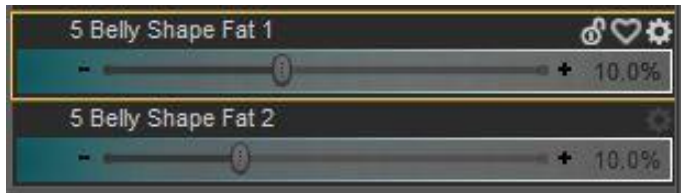

Lupita

Base Character

Tasi for Genesis 3 Female

Settings:

Included with Daz

Other Plug-ins

[Shape Shift for Genesis 3 Female\(s\)](#)

Other Assets