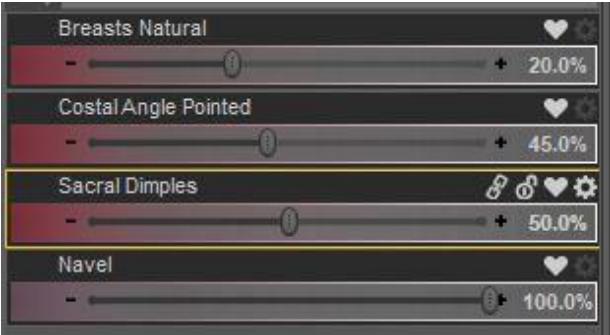

Amanda

Base Character

P3D May

Settings:

Included with Daz

Other Plug-ins

Growing Up for Genesis 3 Female(s)

Shape Shift for Genesis 3 Female(s)