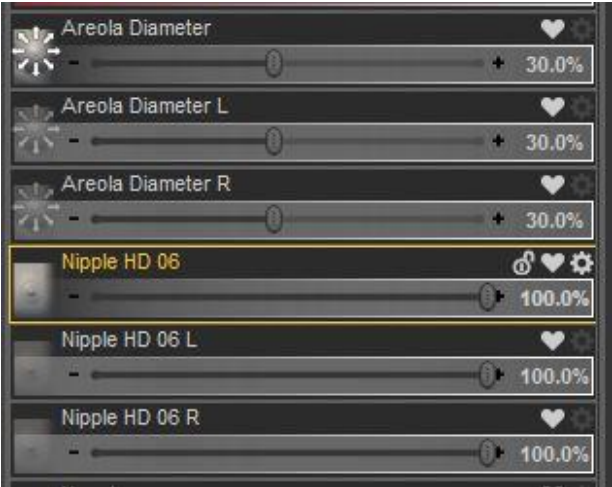

Breast Utilities for Genesis 3 Female(s)