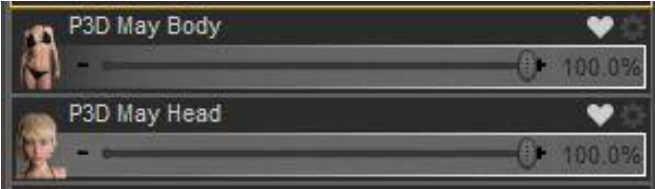

Amanda

Base Character

P3D May

Settings:

Included with Daz

Other Plug-ins

Growing Up for Genesis 3 Female(s)

Shape Shift for Genesis 3 Female(s)