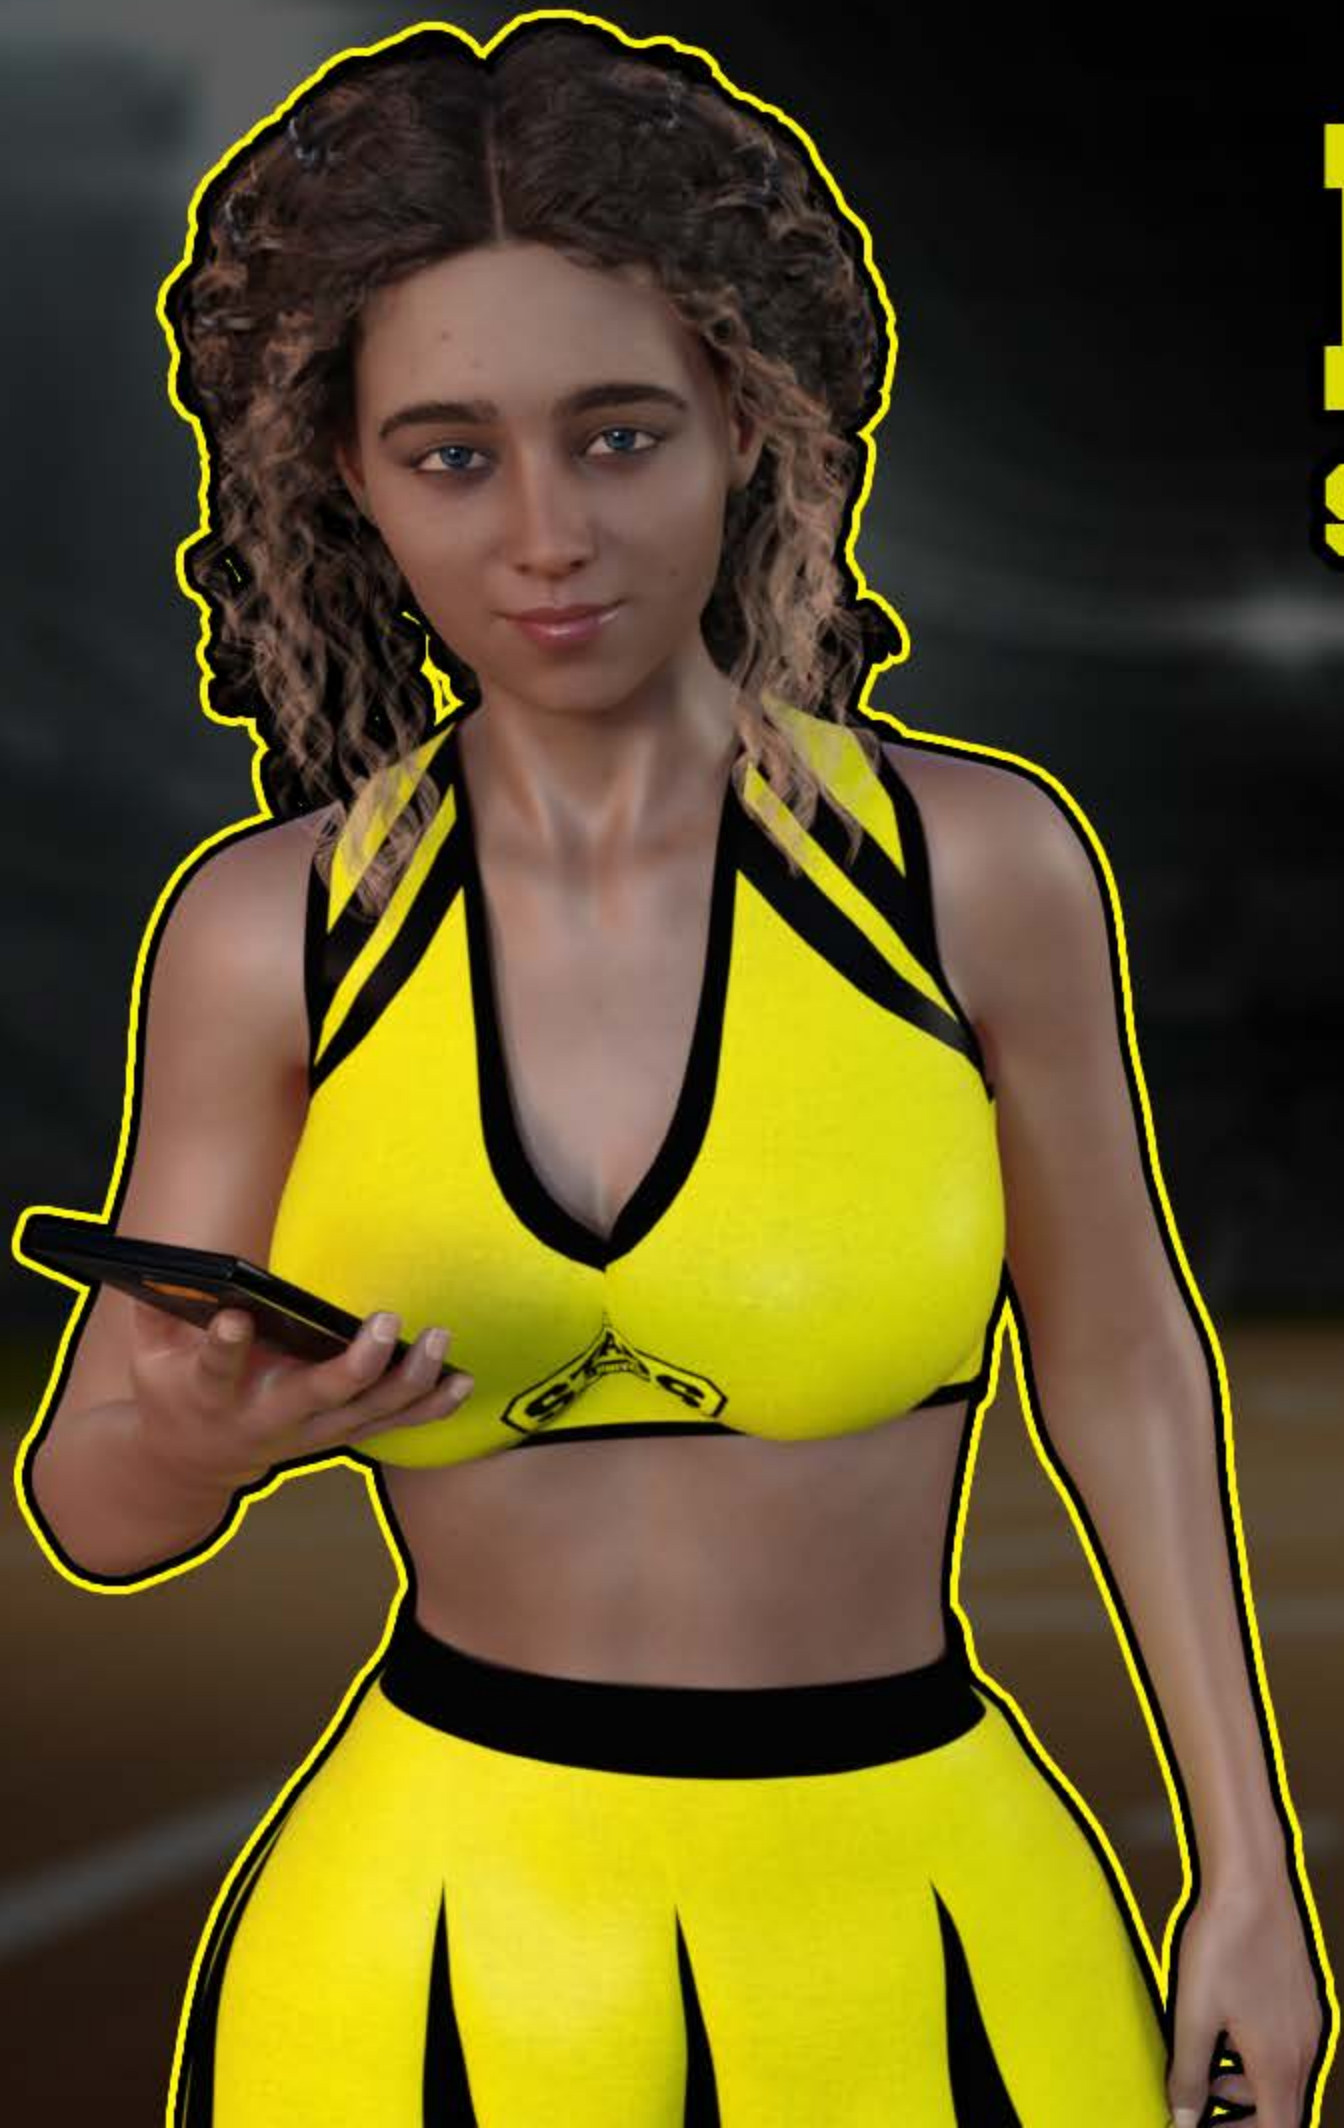

# LEE

**YOUR TEAMMATE**

**HEIGHT: 180CM**  
**POSITION: GUARD**