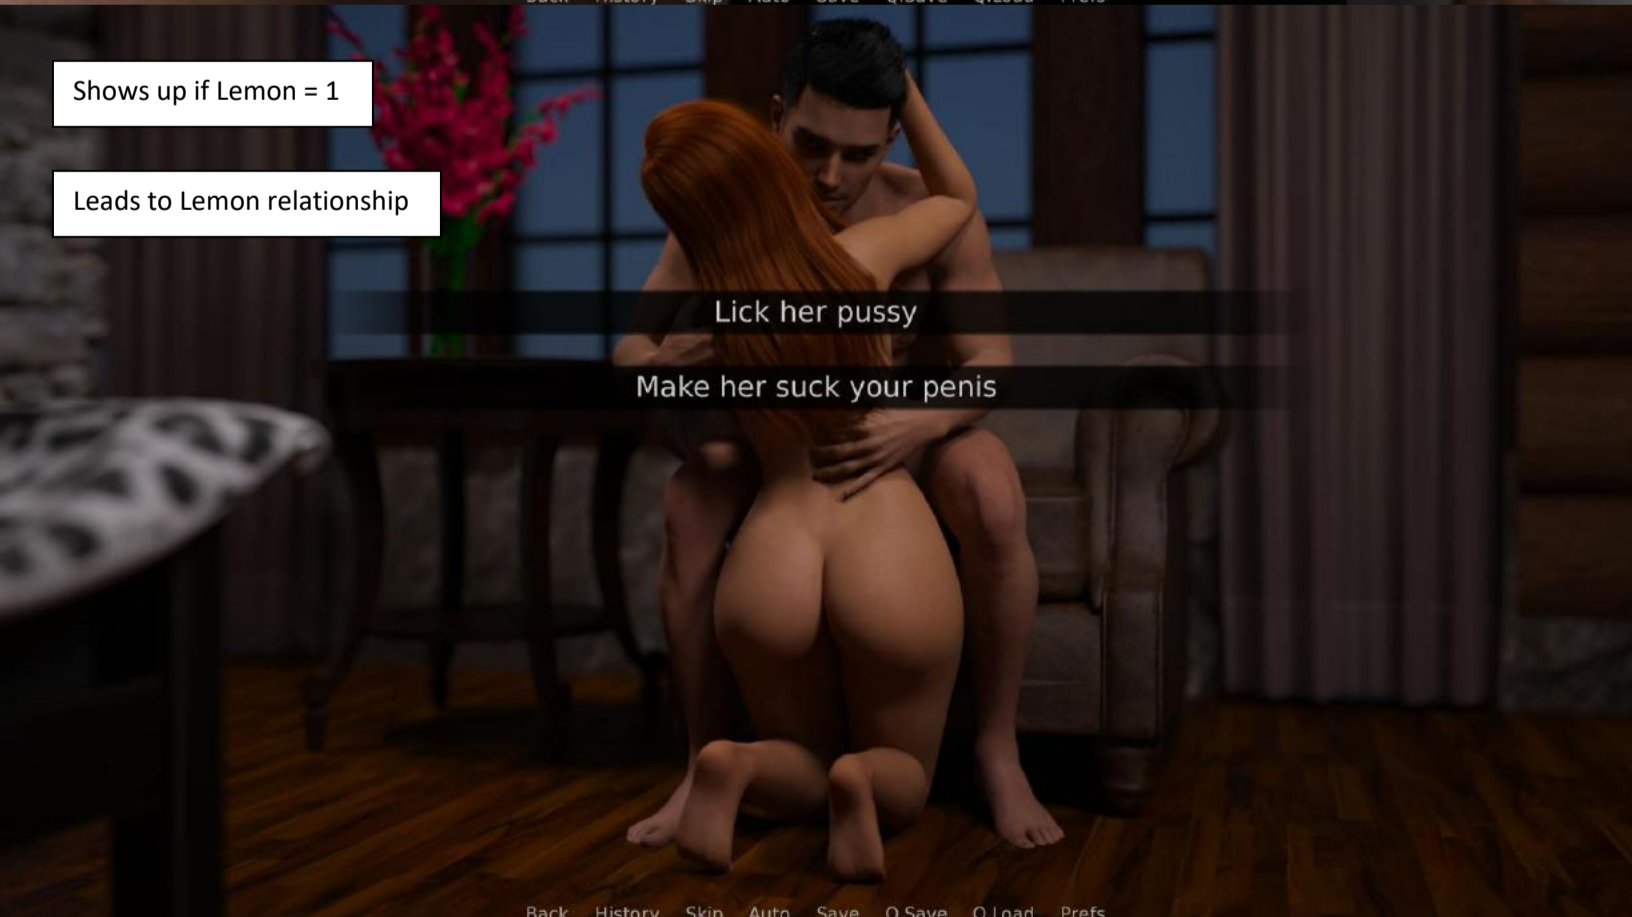

Lick her pussy

Make her suck your penis

Back History Skip Auto Save Q.Save Q.Load Prefs