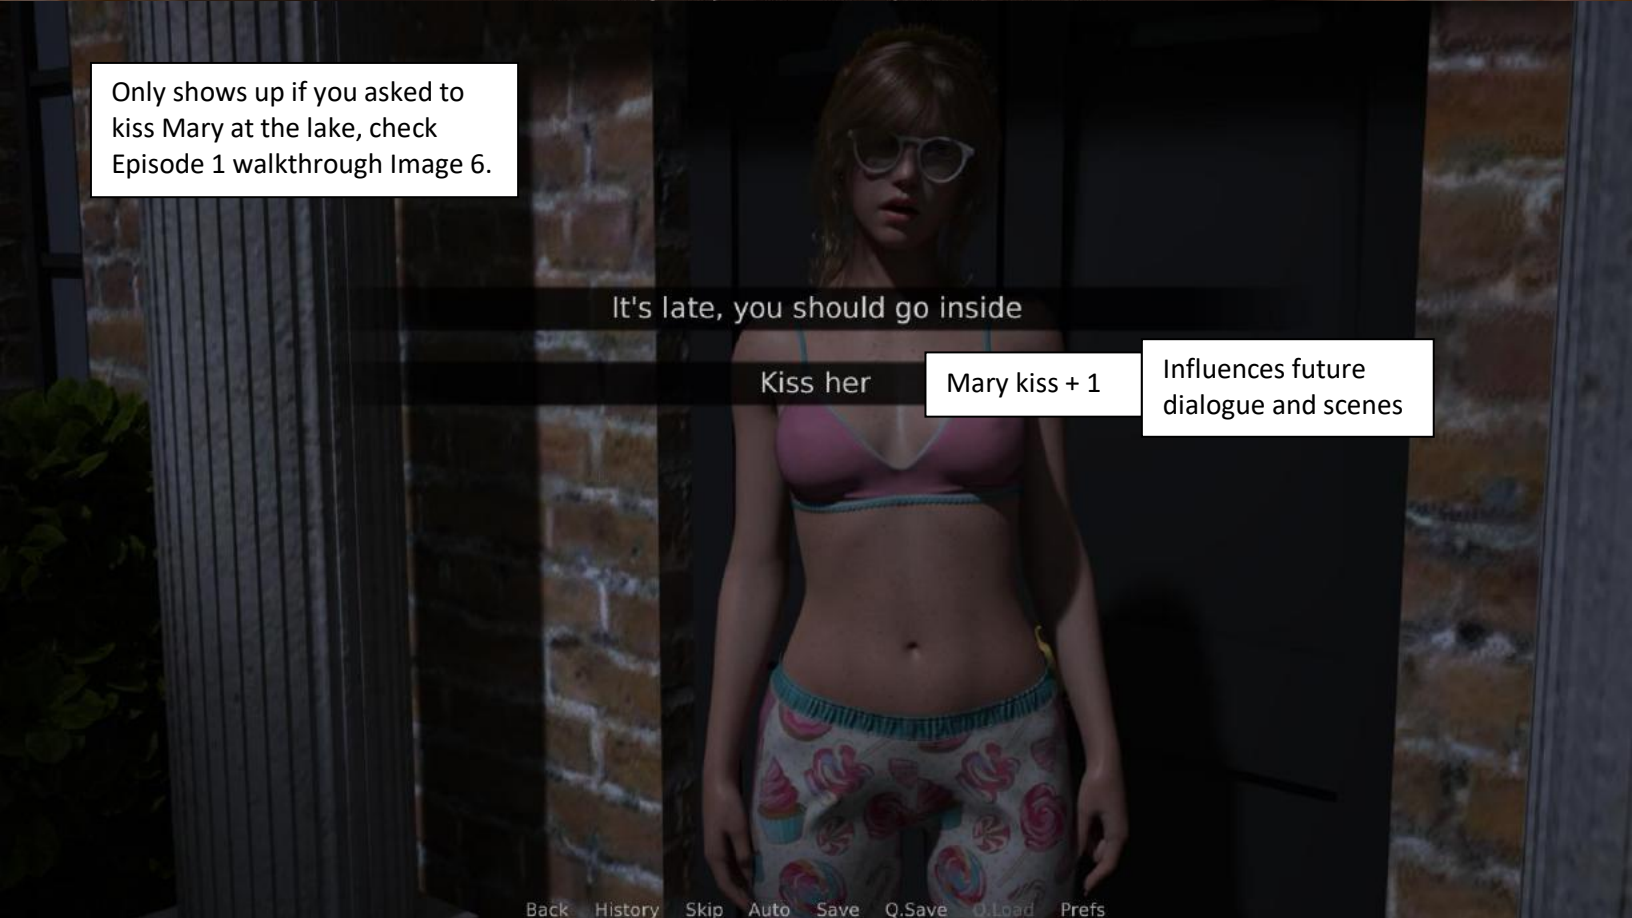

Lizzie + 1

Let her go

Back History Skip Auto Save O.Save O.Load Prefs

If you pushed for anal sex with Lizzie, you cannot perform this time with Lady Gina. Check Episode 2 walkthrough, final image.

Only shows up if you asked to kiss Mary at the lake, check Episode 1 walkthrough Image 6.