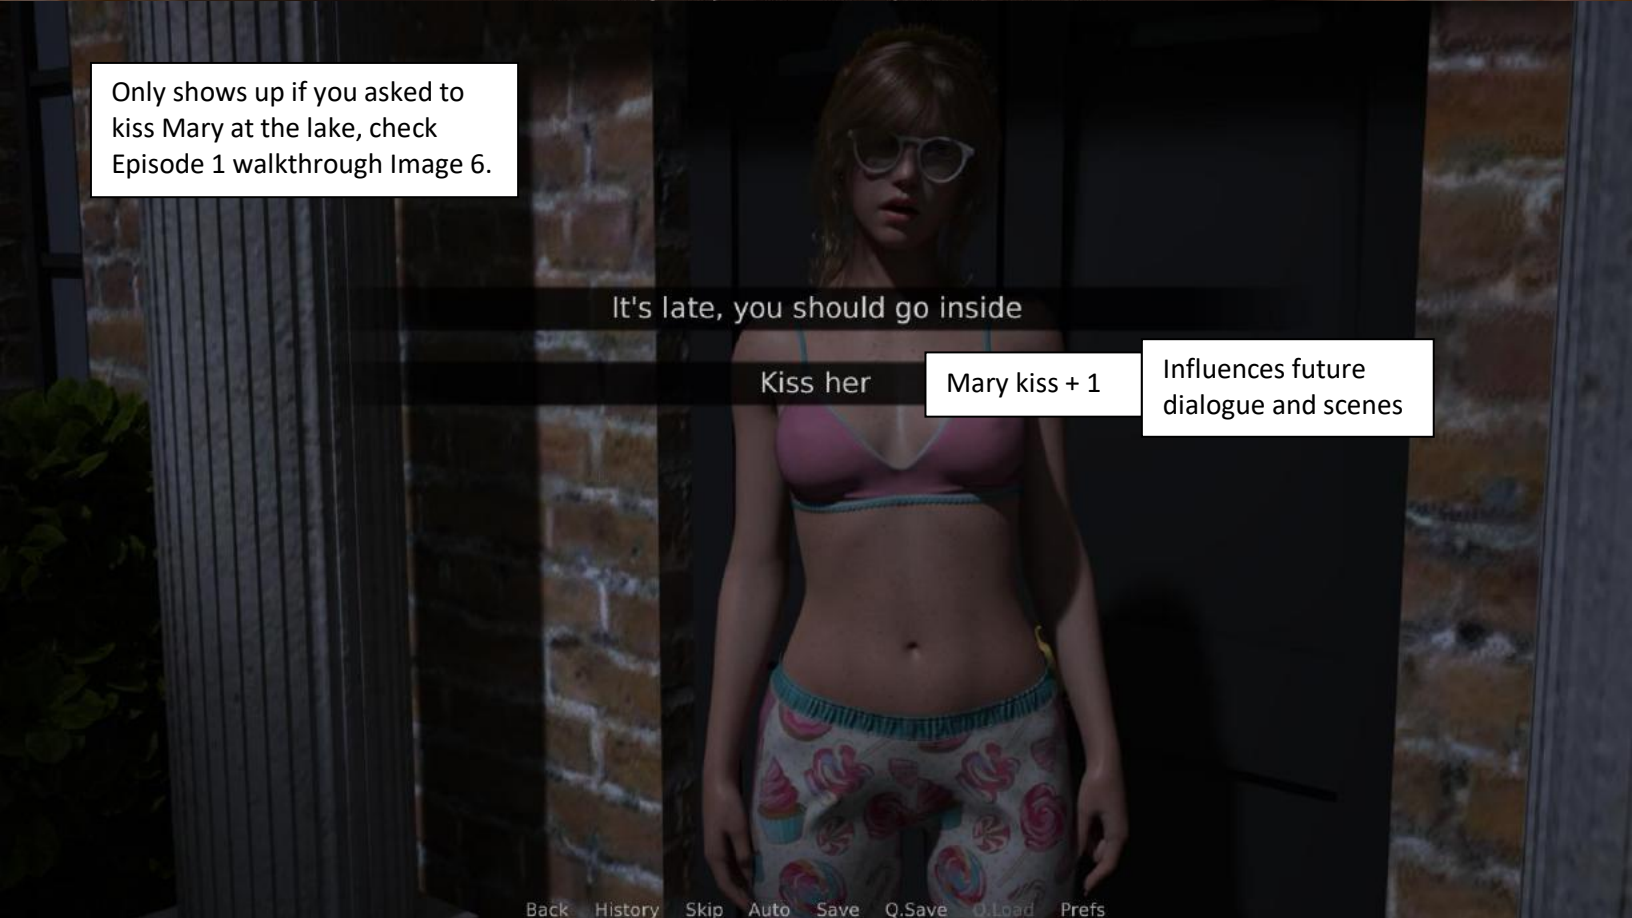

Lizzie + 1

Let her go

Back History Skip Auto Save O.Save O.Load Prefs

If you pushed for anal sex with Lizzie, you cannot perform this time with Lady Gina. Check Episode 2 walkthrough, final image.

Daniel

*It seems that I'm not a sex robot, I do have my limits and after what I did with Lizzie... All that sex left its mark on me. At least for today.*

Back History Skip Auto Save Q.Save Q.Load Prefs

Only shows up if you asked to kiss Mary at the lake, check Episode 1 walkthrough Image 6.

Back History Skip Auto Save Q.Save Q.Load Prefs

Back History Skip Auto Save Q.Save Q.Load Prefs