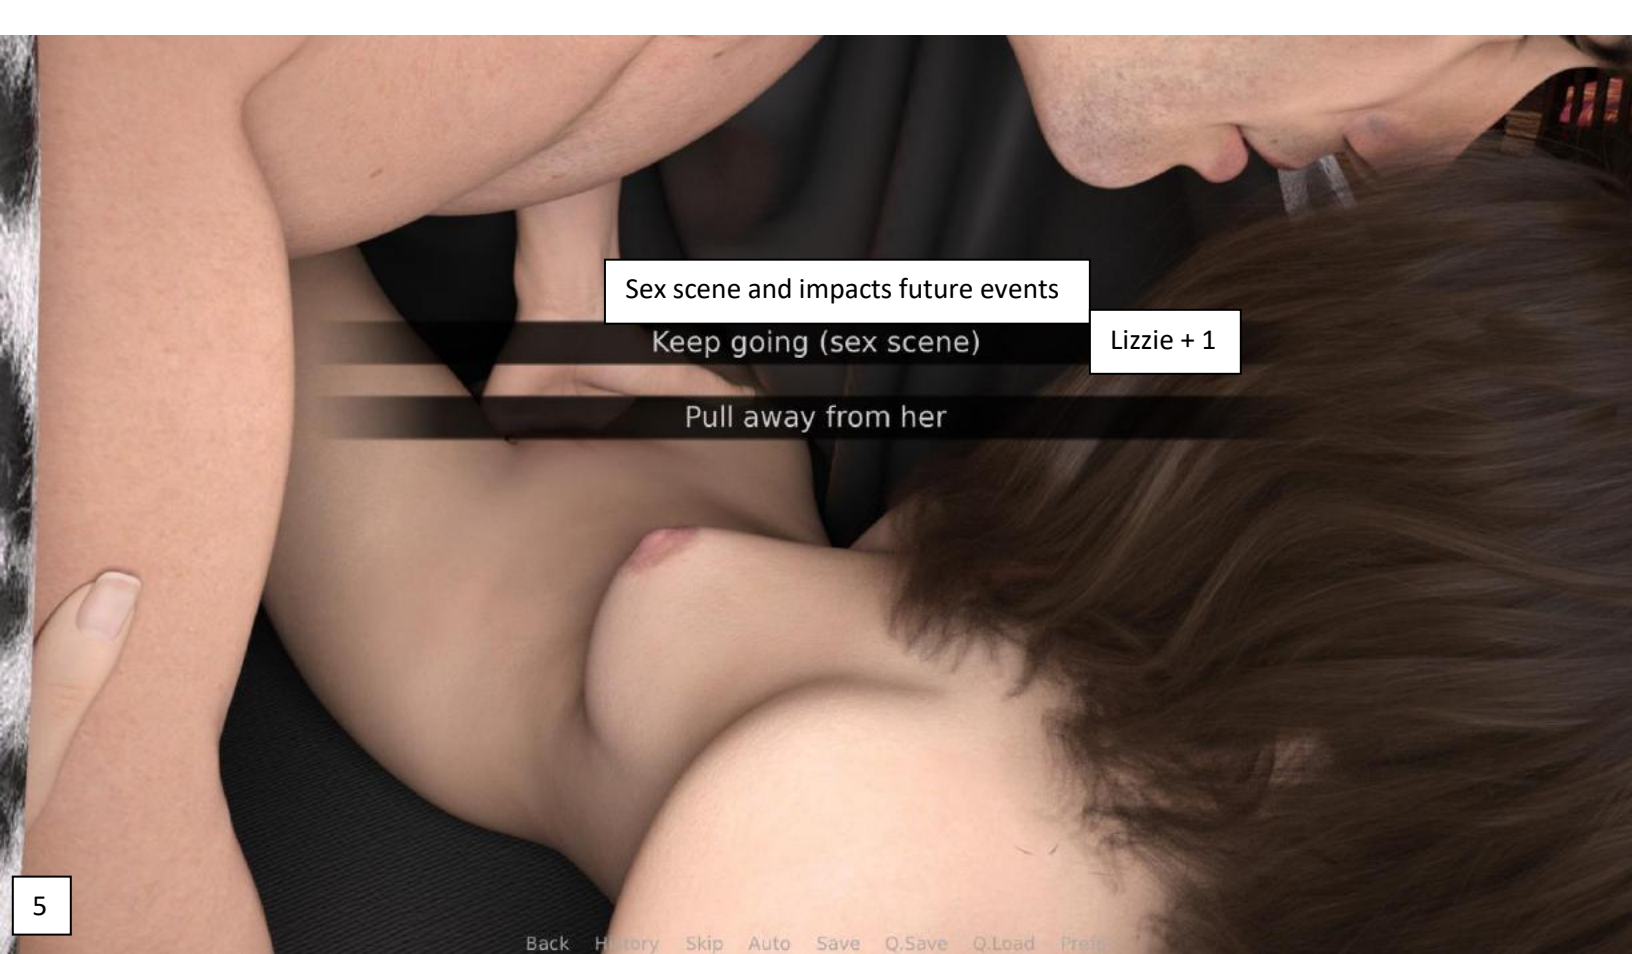

Sex scene and impacts future events

Keep going (sex scene)

Lizzie + 1

Pull away from her

5

Back History Skip Auto Save Q.Save Q.Load Prefs