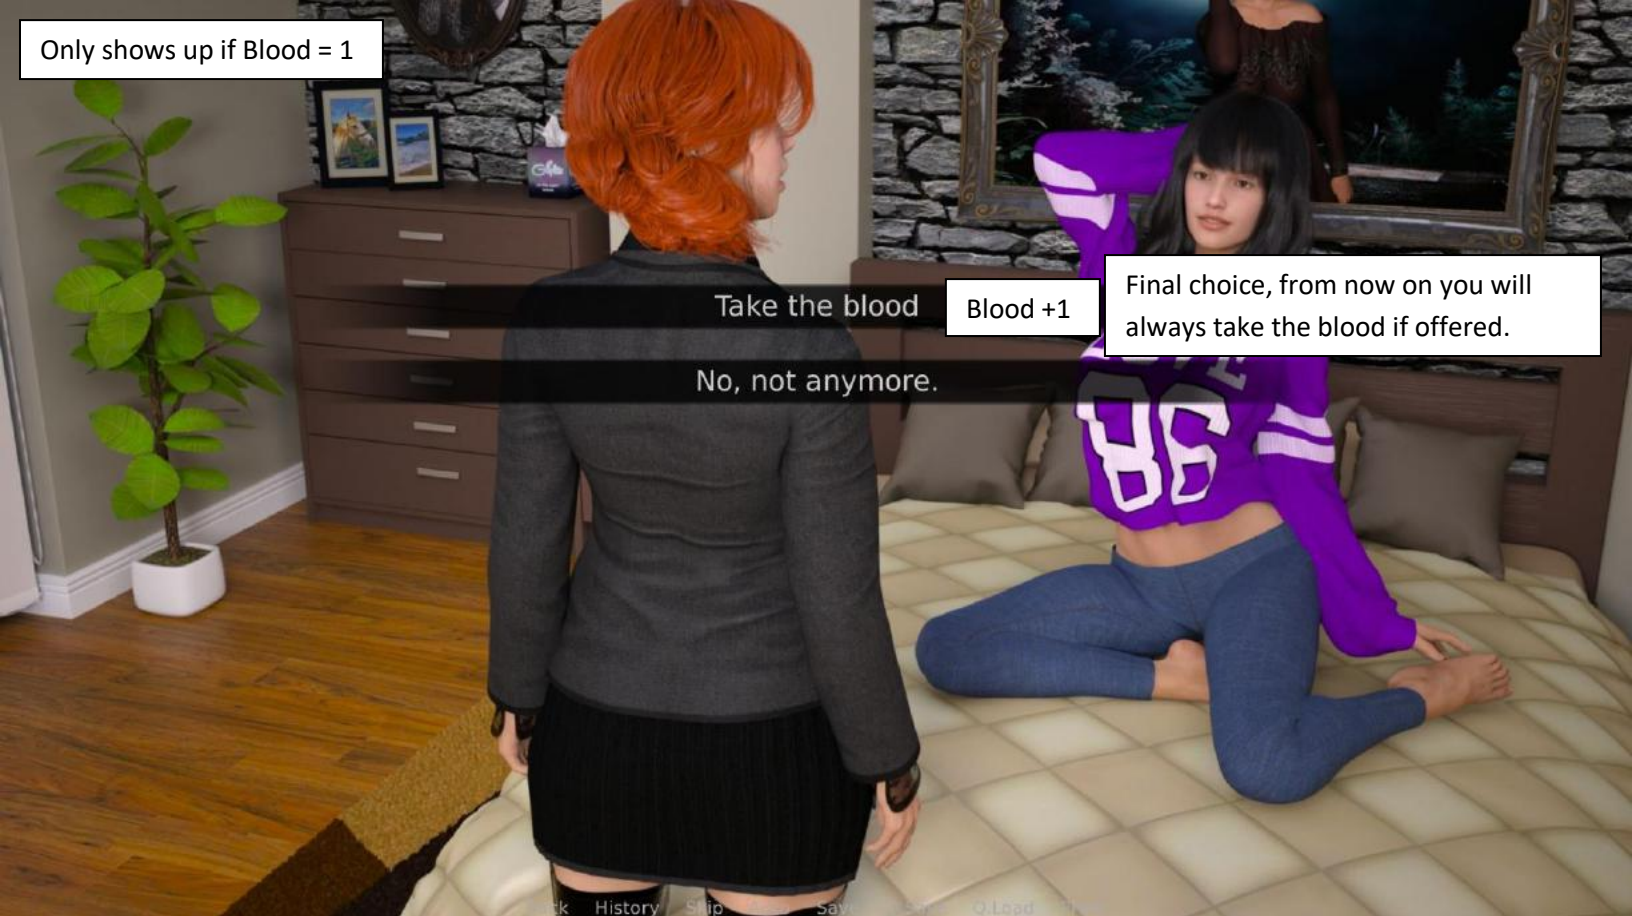

Back History Skip Auto Save Q.Save Q.Load Prefs

Only shows up if Audrey = 1

Take the shower later(sex scene)

Audrey + 1

Let's get out of here

Back History Skip Auto Save Q.Save Q.Load Prefs

Only shows up if Blood = 1