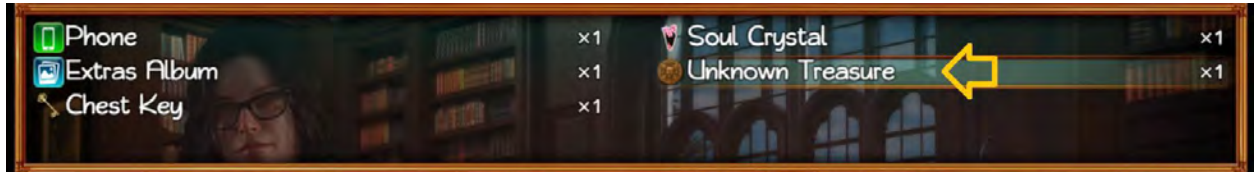

Buy the jade talisman for \$140
Not interested

Estero Park

Phone	x1	Soul Crystal	x1
Jade Talisman	x1	Binoculars	x1

Phone	x1	Soul Crystal	00:34 x1
Binoculars	x1		

Phone	x1	Soul Crystal	x1
Binoculars	x1		

First call