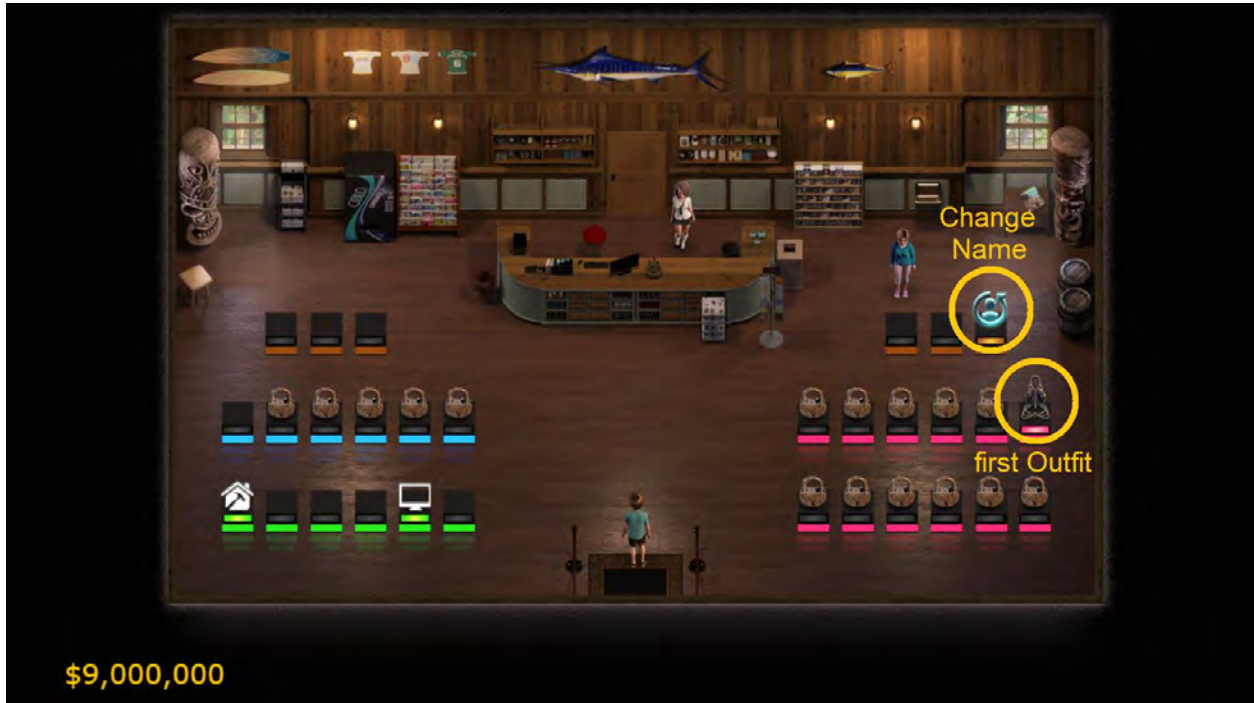

00% to 03%

Phone x1 Soul Crystal x1
Room Key x1

Jamet's Home

Tasha
Here's your rum.

Tasha
Naomi

Bring the Rum to Albert

LIGHTHOUSE

Phone x1 Soul Crystal x1
Dark Rum x1