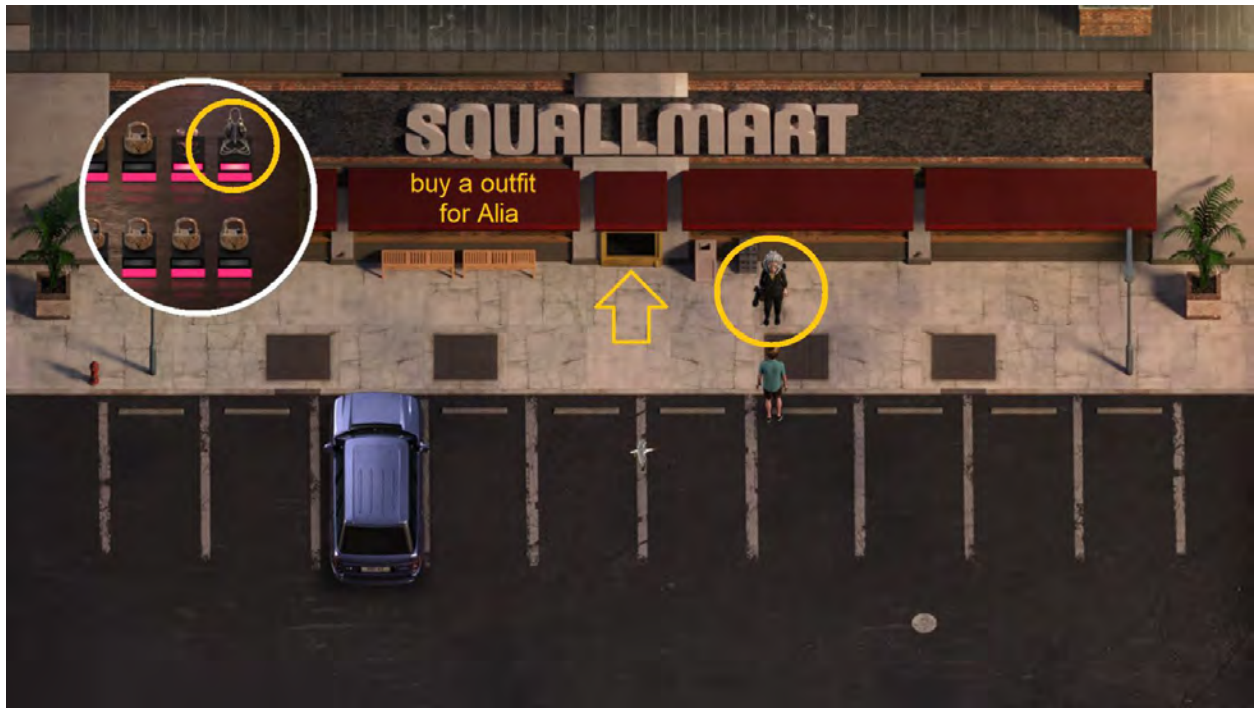

Buy the jade talisman for \$140
Not interested

Estero Park

Phone	x1	Soul Crystal	x1
Jade Talisman	x1	Binoculars	x1

Phone	x1	Soul Crystal	00:34 x1
Binoculars	x1		

Phone	x1	Soul Crystal	x1
Binoculars	x1		

First call