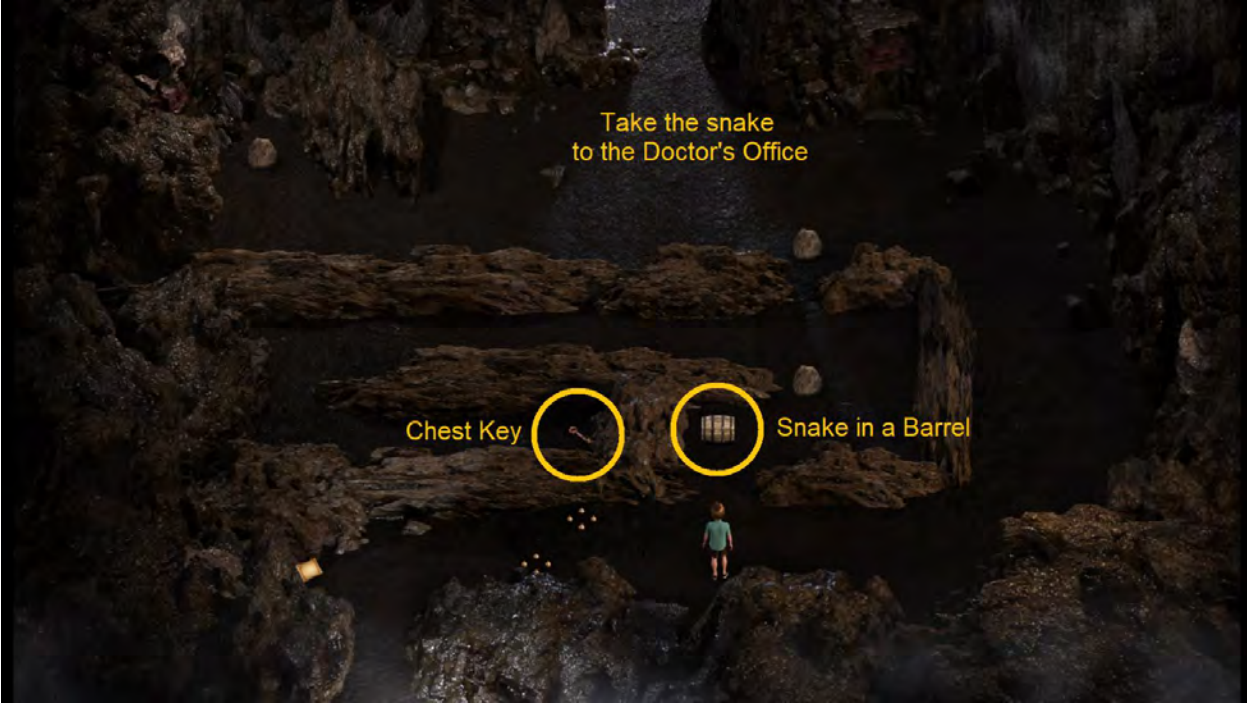

Ginseng Plant	x1	Gold Ore	x1
Red Ginseng	x1	Pickaxe	x1
Nitrolycerin	x2	Basic Container	x1
Snake in a Barrel	x1	Alumina	x1