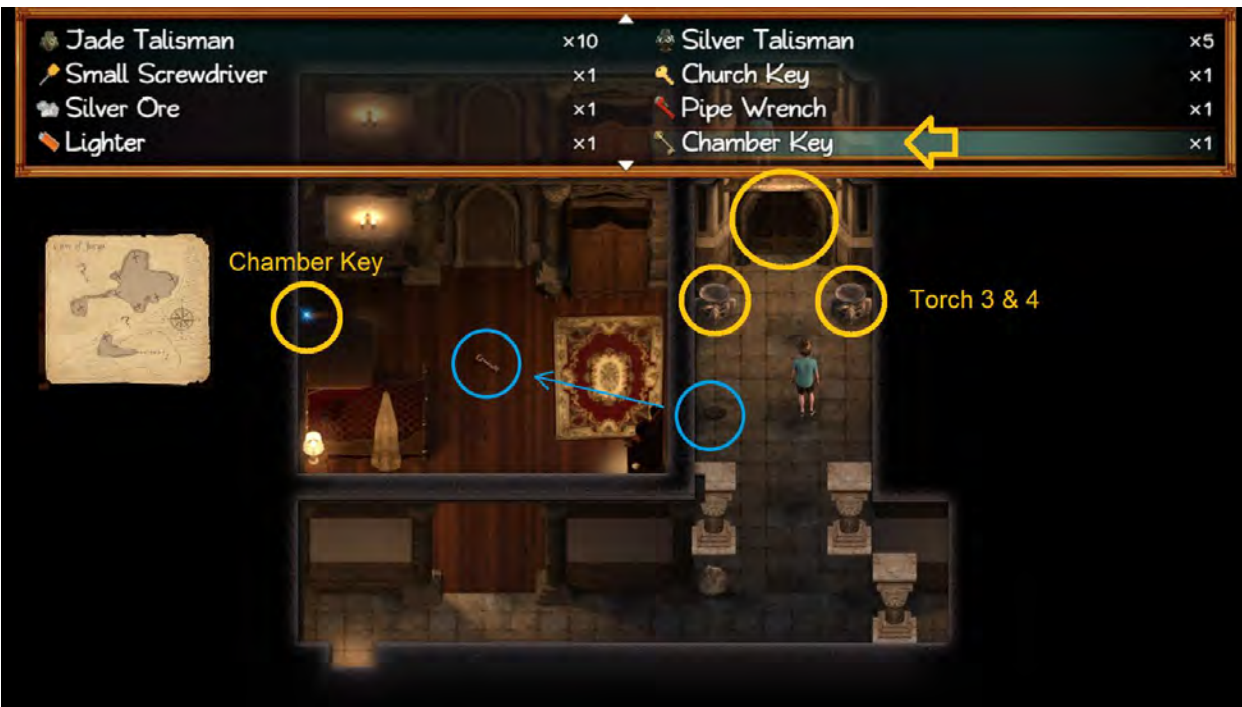

11% to 14%

Phone	x1	Soul Crystal	x1
Extras Album	x1	Stone Talisman	x10
Jade Talisman	x10	Silver Talisman	x5
Small Screwdriver	x1	Church Key	x1

	Alia ♥♥♥♥♥♥ 📄			Naomi ♥♥♥♥♥♥ 📄📄
	Diana ♥♥♥♥♥♥			Pricia ♥♥♥♥♥♥
	Emily ♥♥♥♥♥♥ 📄			Tasha ♥♥♥♥♥♥ 📄
	Jessica ♥♥♥♥♥♥			Kaley ♥♥♥♥♥♥
	Clare ♥♥♥♥♥♥			Madalyn ♥♥♥♥♥♥
	Janet ♥♥♥♥♥♥			Softa ♥♥♥♥♥♥