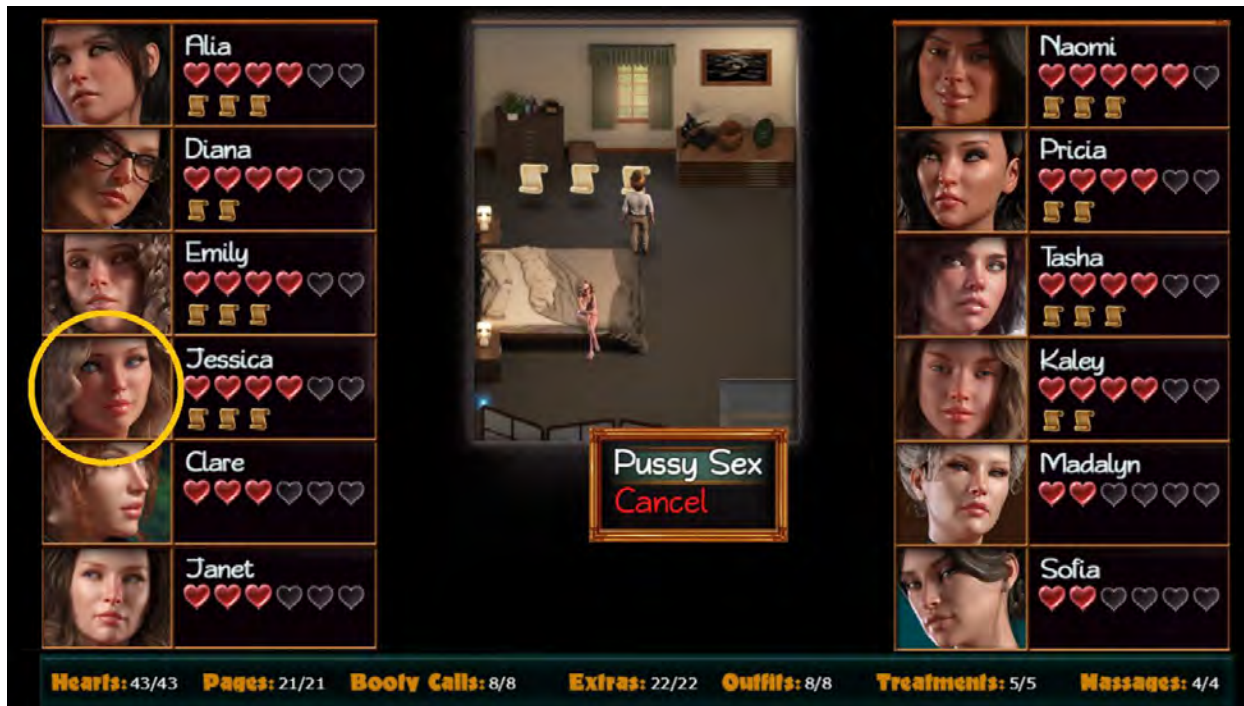

44% to 46%

46% to 48%

After visit Diana (Library) → Satellite Phone
and talk with Alia (Estero Key)
Soul Cristal ask: "Is Janet home ? "

Janet gives
Dad's whip

Jasmine Massage Oil :

- Jasmine (v46082)
- Rosa Moss
- Love Potion
- Basic Container

- Maca Plant
- Broken Key
- Jasmine
- Old Musket

x1
x1
x1
x1

- Love Potion
- False Talisman
- Crypt Key

x2
x1
x1

| | | | |
|------------|----|---------------------|----|
| Pickaxe | x1 | Whip | x1 |
| Maca Plant | x1 | Love Potion | x1 |
| Broken Key | x2 | False Talisman | x1 |
| Old Musket | x1 | Jasmine Massage Oil | x1 |

Jasmine Massage Oil :

- Jasmine (v46082)
- Rosa Moss
- Love Potion
- Basic Container

48% to 51%

- Pickaxe x1
- Machete x1
- Love Potion x1
- False Talisman x1

- Red Ginseng x1
- Pickaxe x1
- Machete x1
- Tikpak Artifact x1