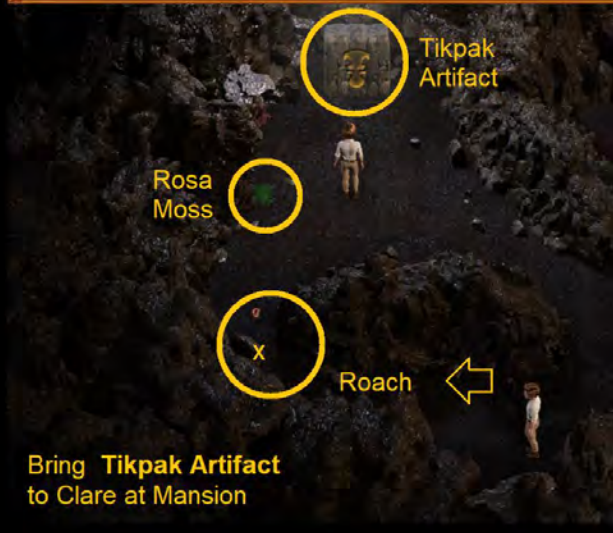

Jasmine Massage Oil :

- Jasmine (v46082)
- Rosa Moss
- Love Potion
- Basic Container

48% to 51%

- Pickaxe x1
- Machete x1
- Love Potion x1
- False Talisman x1

- Red Ginseng x1
- Pickaxe x1
- Machete x1
- Tikpak Artifact x1