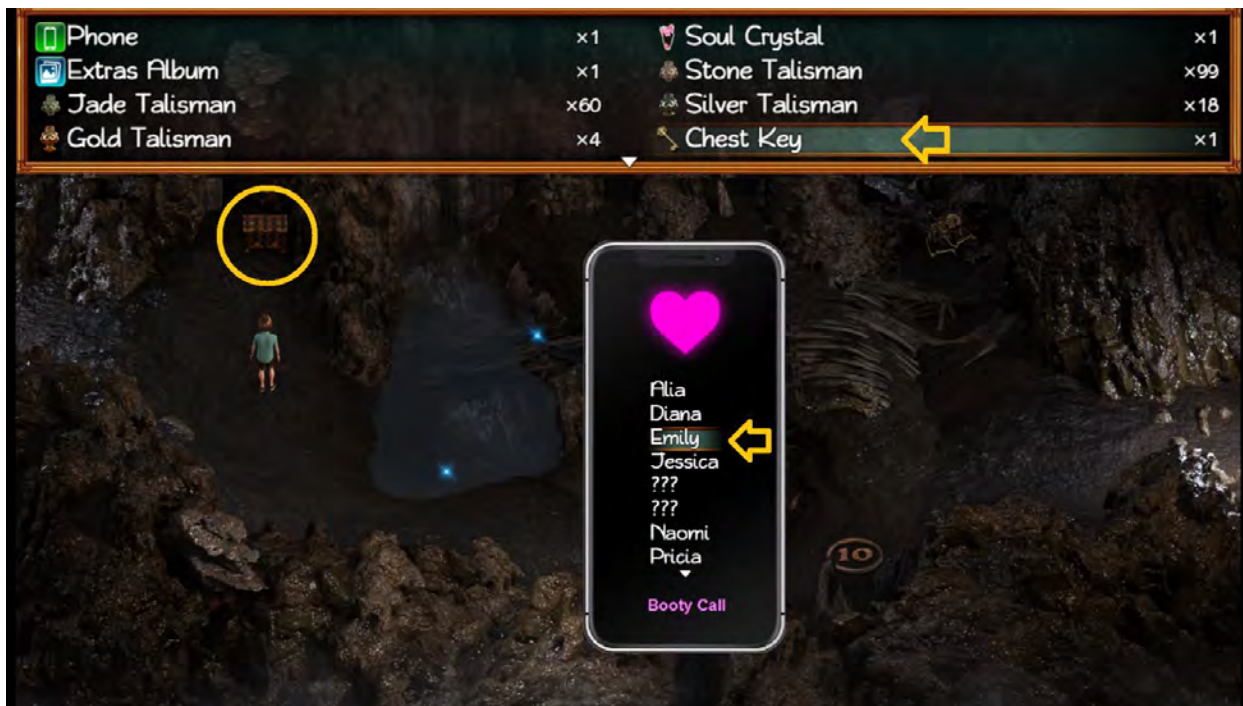

Red Ginseng

Philweed

And now drink Love Potion
and contact Jessica for the treatment

38% to 40%

| | |
|--|-------------------------|
| | Alia ♥♥♥♥♥♥ 👛👛👛 |
| | Diana ♥♥♥♥♥♥ 👛 |
| | Emily ♥♥♥♥♥♥ 👛👛👛 |
| | Jessica ♥♥♥♥♥♥ 👛👛 |
| | Clare ♥♥♥♥♥♥ |
| | Janet ♥♥♥♥♥♥ |