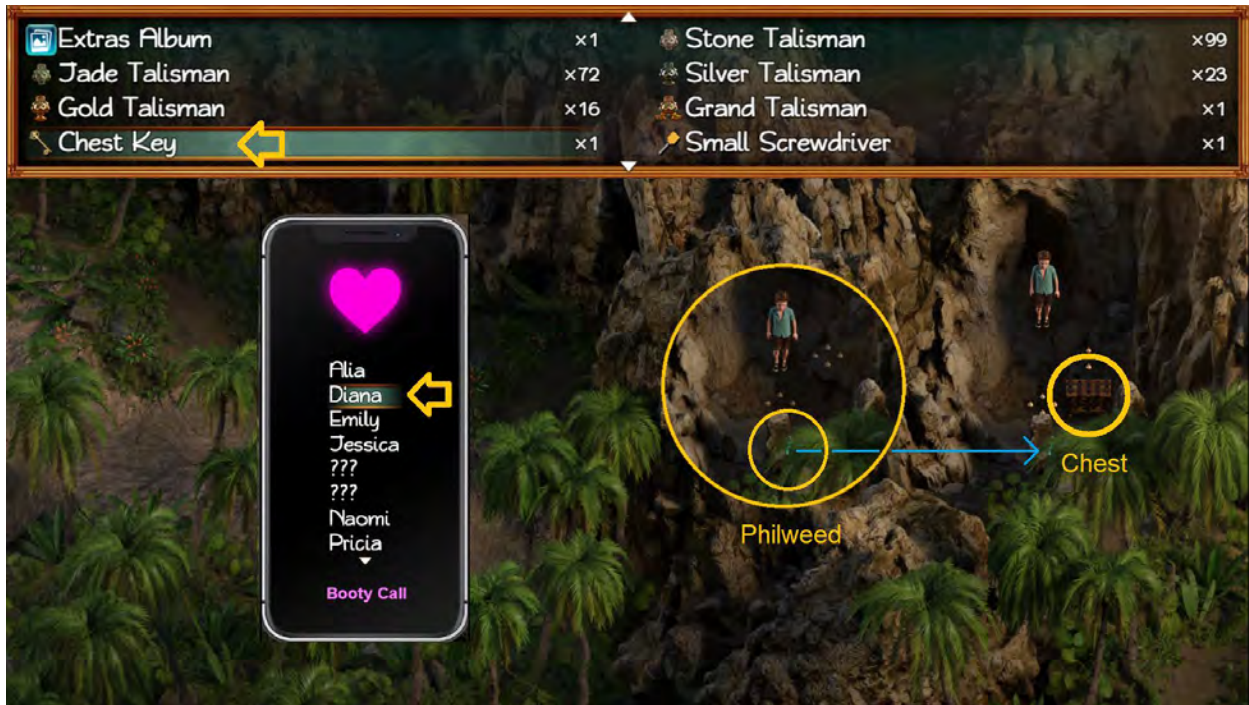

40% to 42%

after visiting Squallmart ...

42% to 44%

| | | | |
|------------|----|-----------------|----|
| Pickaxe | x1 | Basic Container | x1 |
| Maca Plant | x1 | Love Potion | x1 |
| Broken Key | x1 | False Talisman | x1 |
| Pirate Key | x1 | | |

44% to 46%

46% to 48%

After visit Diana (Library) → Satellite Phone
and talk with Alia (Estero Key)
Soul Cristal ask: "Is Janet home ? "

Janet gives
Dad's whip

Jasmine Massage Oil :

- Jasmine (v46082)
- Rosa Moss
- Love Potion
- Basic Container