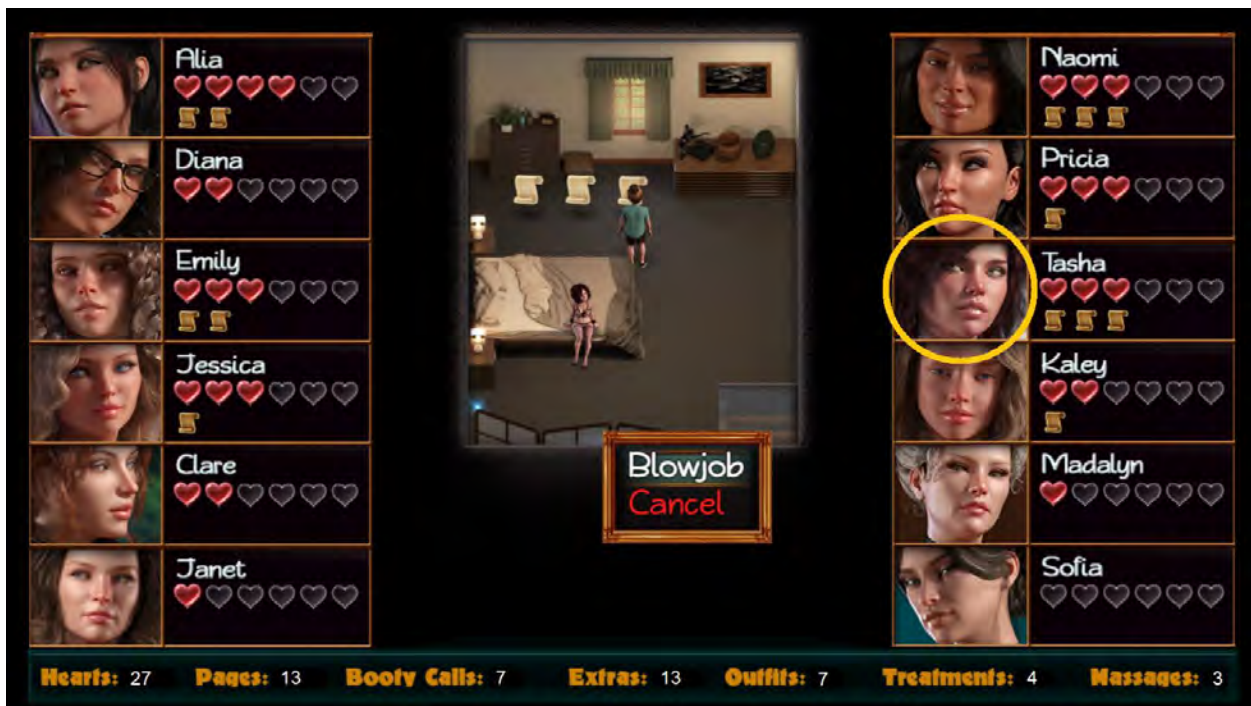

Treasure of Nadia

Picture Walkthrough

made by [oCATo](#)

Part 2

[30% to 32%](#), [32% to 34%](#), [34% to 36%](#), [36% to 38%](#), [38% to 40%](#), [40% to 42%](#), [42% to 44%](#),

[44% to 46%](#), [46% to 48%](#), [48% to 51%](#), [51% to 54%](#)

30% to 32%

32% to 34%

| | | | |
|---------------|-----|-------------------|-----|
| Phone | x1 | Soul Crystal | x1 |
| Extras Album | x1 | Stone Talisman | x99 |
| Jade Talisman | x39 | Silver Talisman | x14 |
| Gold Talisman | x12 | Small Screwdriver | x1 |