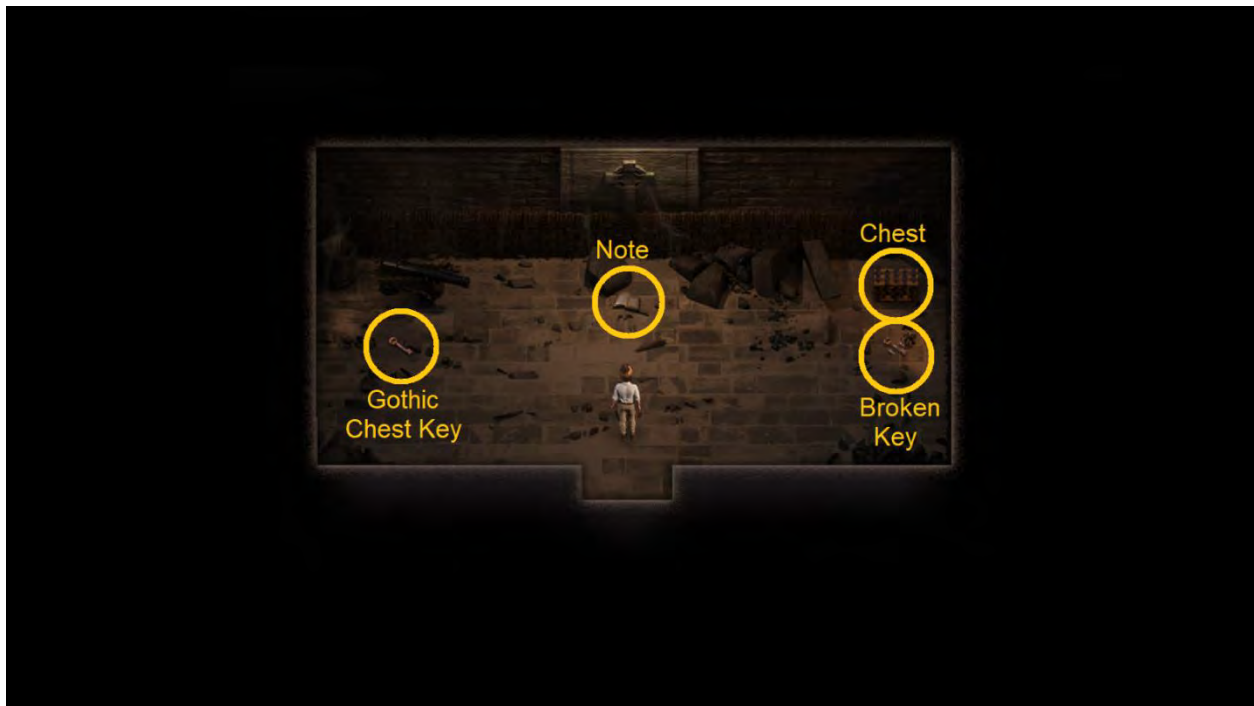

False Talisman	x1	Jasmine	x6
Gunpowder	x1	Rosa Moss	x1
Bancroft's Serum	x1	Multivitamins	x2
Musket	x1	Motion Detection Camera	x1