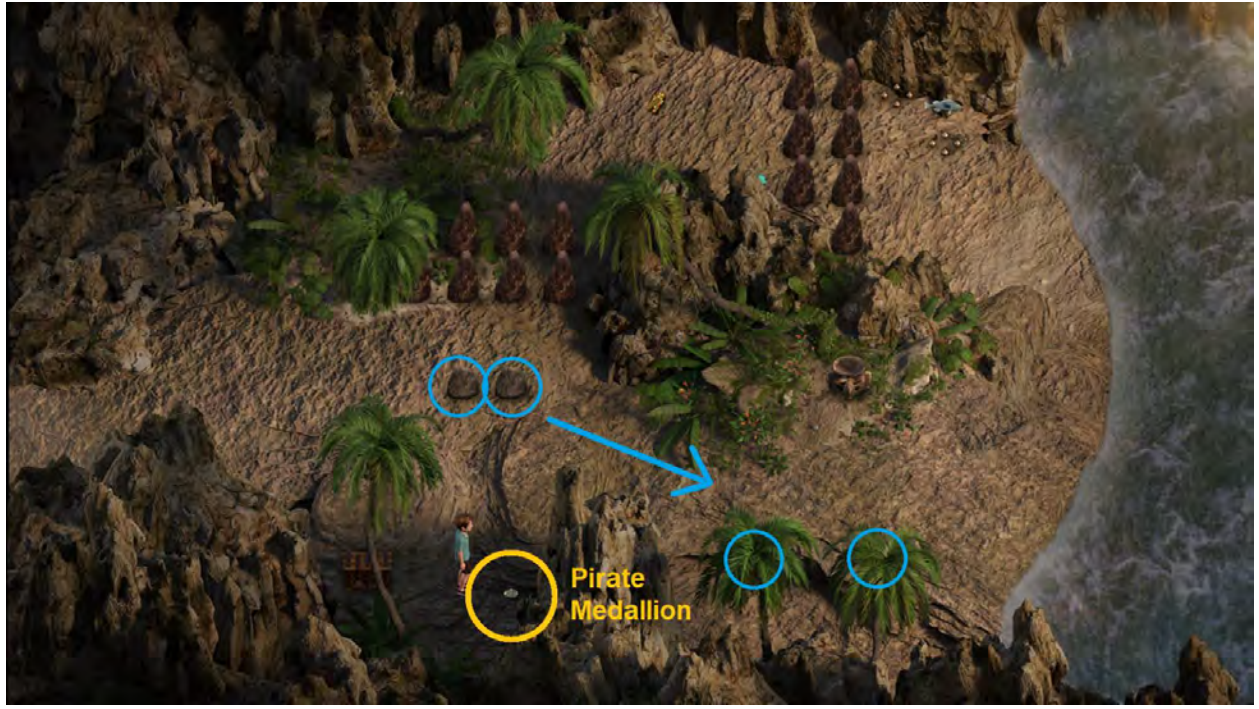

40% to 42%

after visiting Squallmart ...

42% to 44%

| | | | |
|------------|----|-----------------|----|
| Pickaxe | x1 | Basic Container | x1 |
| Maca Plant | x1 | Love Potion | x1 |
| Broken Key | x1 | False Talisman | x1 |
| Pirate Key | x1 | | |