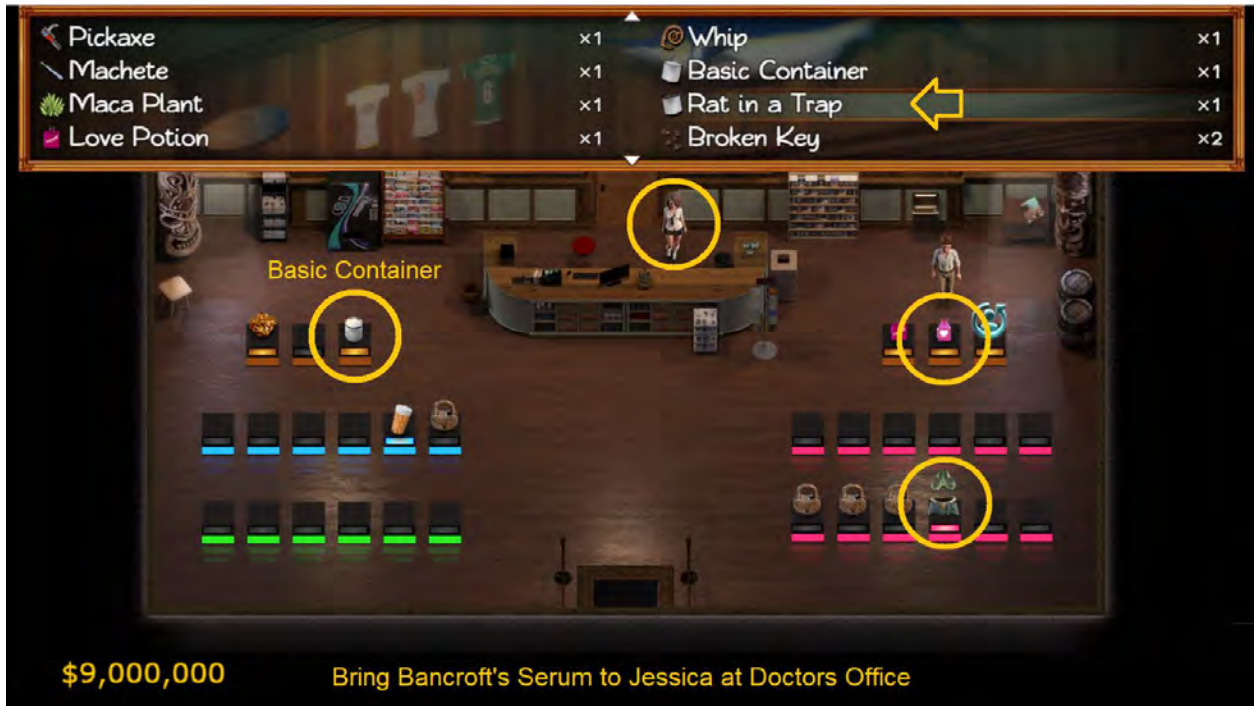

Jasmine Massage Oil :

- Jasmine (v46082)
- Rosa Moss
- Love Potion
- Basic Container

48% to 51%

- Pickaxe x1
- Machete x1
- Love Potion x1
- False Talisman x1

- Red Ginseng x1
- Pickaxe x1
- Machete x1
- Tikpak Artifact x1

- Broken Key x2
- Jasmine x6
- Rosa Moss x4
- Old Bullet x1
- False Talisman x1
- Old Musket x1
- Tikpak Artifact x1

51% to 54%

| | | | |
|------------------|----|-------------------------|----|
| False Talisman | x1 | Jasmine | x6 |
| Gunpowder | x1 | Rosa Moss | x1 |
| Bancroft's Serum | x1 | Multivitamins | x2 |
| Musket | x1 | Motion Detection Camera | x1 |