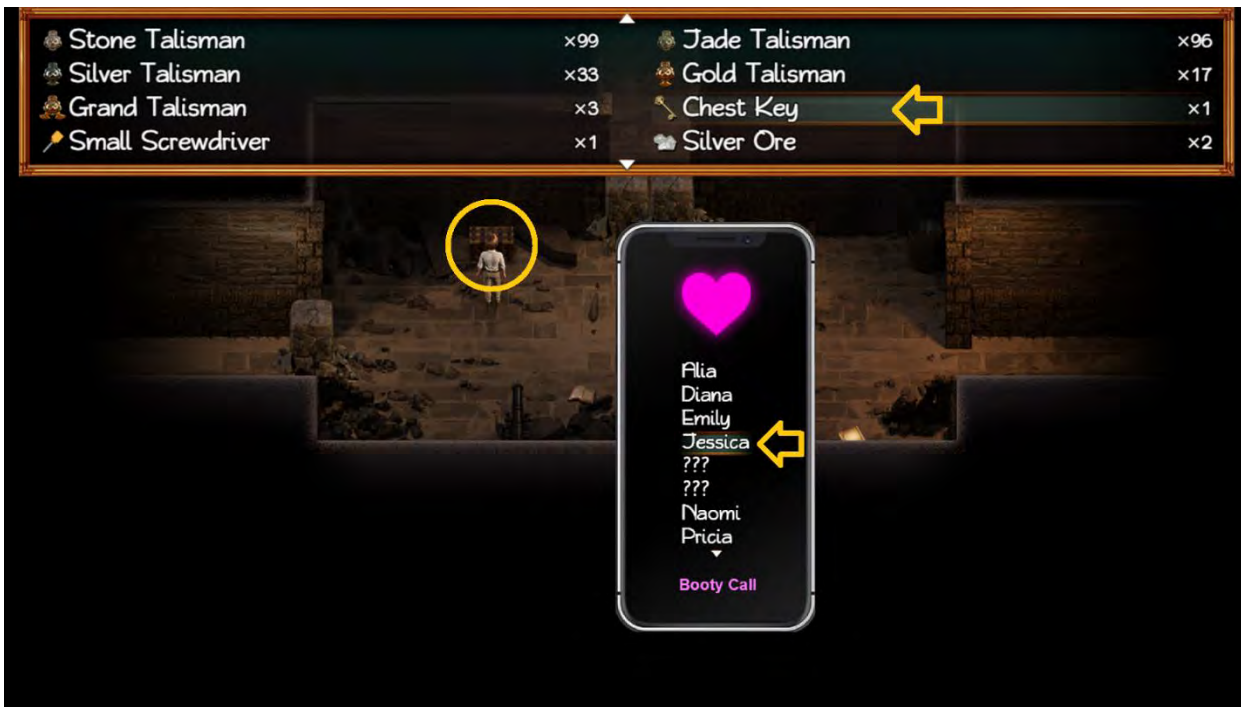

- Maca Plant
- Broken Key
- Jasmine
- Old Musket

x1
x1
x1
x1

- Love Potion
- False Talisman
- Crypt Key

x2
x1
x1

| | | | |
|------------|----|---------------------|----|
| Pickaxe | x1 | Whip | x1 |
| Maca Plant | x1 | Love Potion | x1 |
| Broken Key | x2 | False Talisman | x1 |
| Old Musket | x1 | Jasmine Massage Oil | x1 |

Jasmine Massage Oil :

- Jasmine (v46082)
- Rosa Moss
- Love Potion
- Basic Container

48% to 51%

- Pickaxe x1
- Machete x1
- Love Potion x1
- False Talisman x1

- Red Ginseng x1
- Pickaxe x1
- Machete x1
- Tikpak Artifact x1