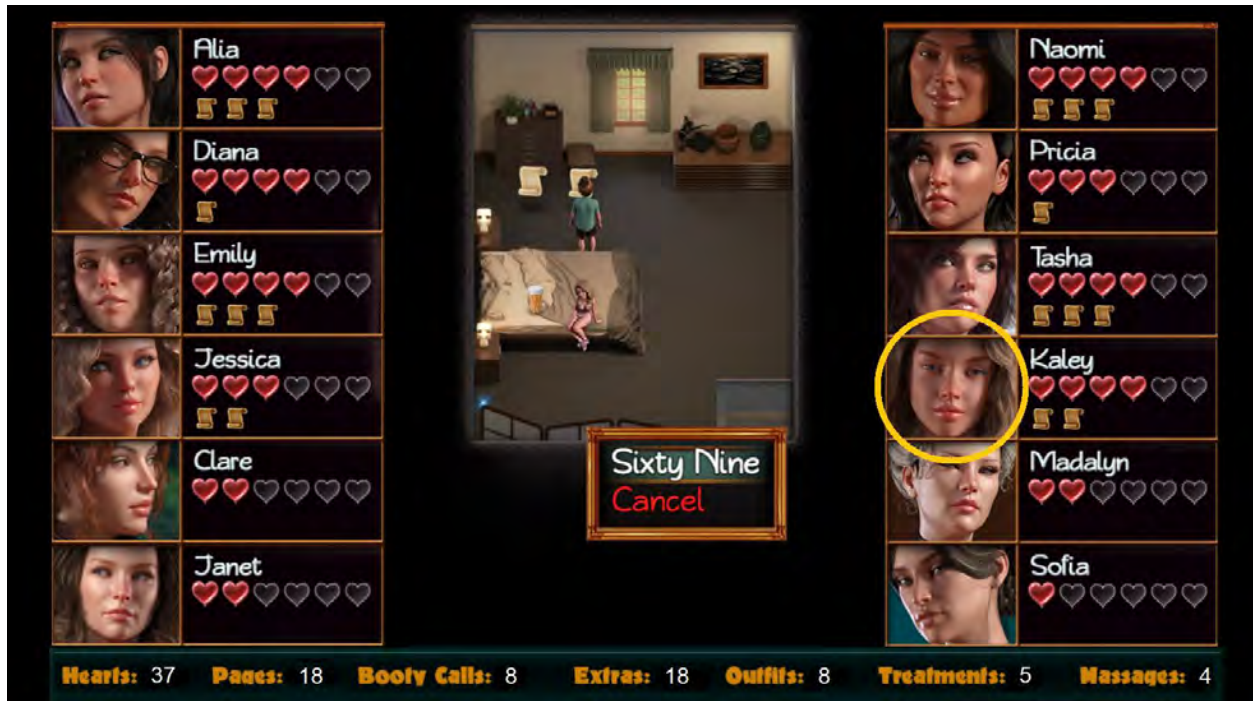

40% to 42%

after visiting Squallmart ...

42% to 44%

| | | | |
|------------|----|-----------------|----|
| Pickaxe | x1 | Basic Container | x1 |
| Maca Plant | x1 | Love Potion | x1 |
| Broken Key | x1 | False Talisman | x1 |
| Pirate Key | x1 | | |

44% to 46%

46% to 48%

After visit Diana (Library) → Satellite Phone
and talk with Alia (Estero Key)
Soul Cristal ask: "Is Janet home ? "

Janet gives
Dad's whip

Jasmine Massage Oil :

- Jasmine (v46082)
- Rosa Moss
- Love Potion
- Basic Container