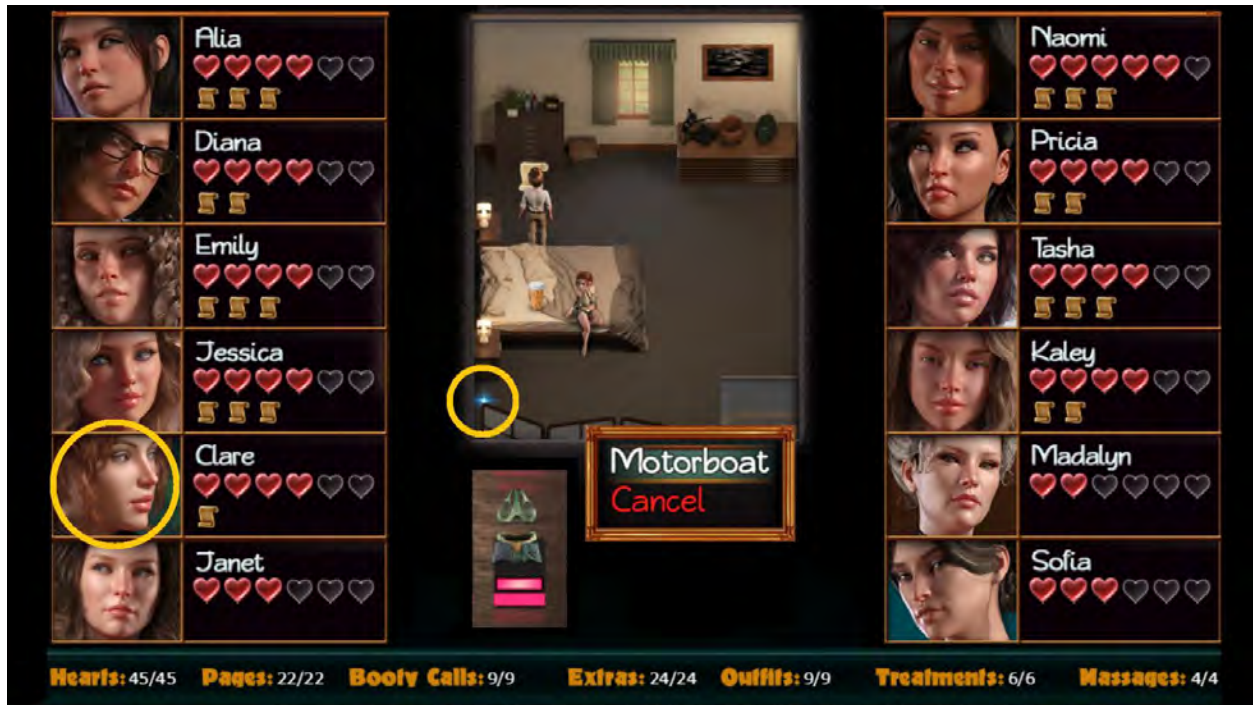

- Maca Plant
- Broken Key
- Jasmine
- Old Musket

x1
x1
x1
x1

- Love Potion
- False Talisman
- Crypt Key

x2
x1
x1

| | | | |
|------------|----|---------------------|----|
| Pickaxe | x1 | Whip | x1 |
| Maca Plant | x1 | Love Potion | x1 |
| Broken Key | x2 | False Talisman | x1 |
| Old Musket | x1 | Jasmine Massage Oil | x1 |

Jasmine Massage Oil :

- Jasmine (v46082)
- Rosa Moss
- Love Potion
- Basic Container

48% to 51%

- Pickaxe x1
- Machete x1
- Love Potion x1
- False Talisman x1

- Red Ginseng x1
- Pickaxe x1
- Machete x1
- Tikpak Artifact x1

- Broken Key x2
- Jasmine x6
- Rosa Moss x4
- Old Bullet x1
- False Talisman x1
- Old Musket x1
- Tikpak Artifact x1

51% to 54%

| | | | |
|------------------|----|-------------------------|----|
| False Talisman | x1 | Jasmine | x6 |
| Gunpowder | x1 | Rosa Moss | x1 |
| Bancroft's Serum | x1 | Multivitamins | x2 |
| Musket | x1 | Motion Detection Camera | x1 |