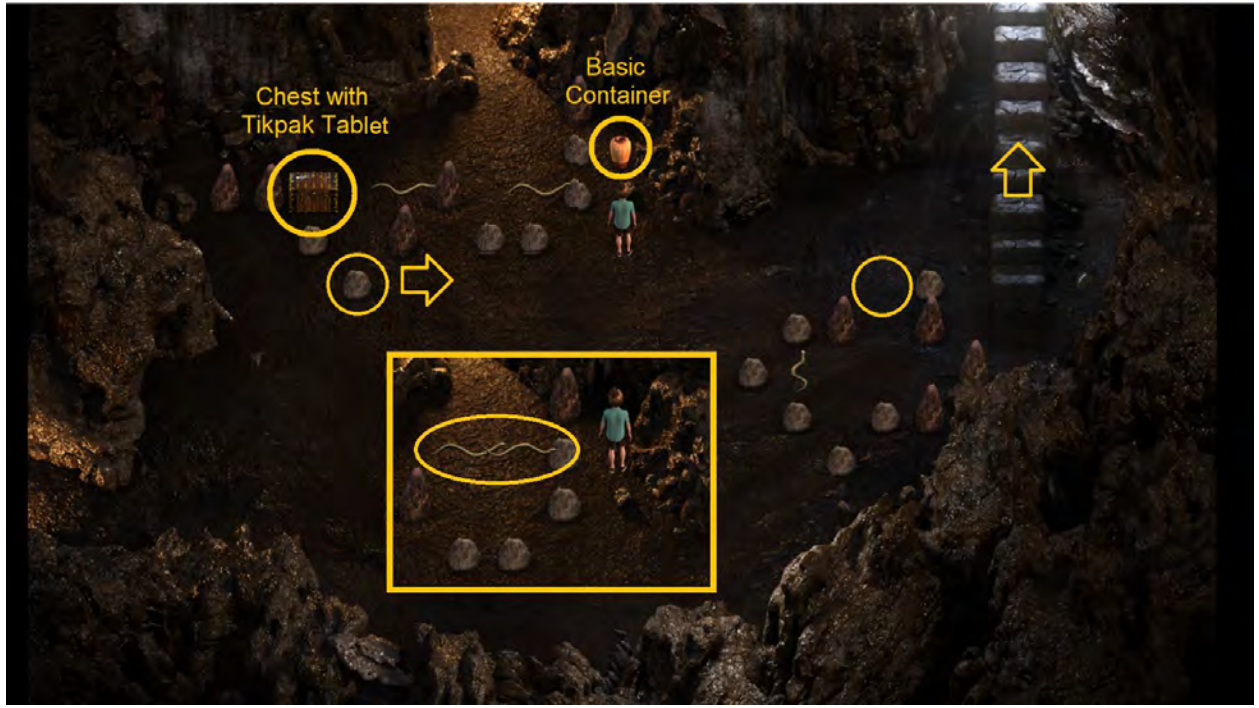

40% to 42%

after visiting Squallmart ...

42% to 44%

| | | | |
|------------|----|-----------------|----|
| Pickaxe | x1 | Basic Container | x1 |
| Maca Plant | x1 | Love Potion | x1 |
| Broken Key | x1 | False Talisman | x1 |
| Pirate Key | x1 | | |