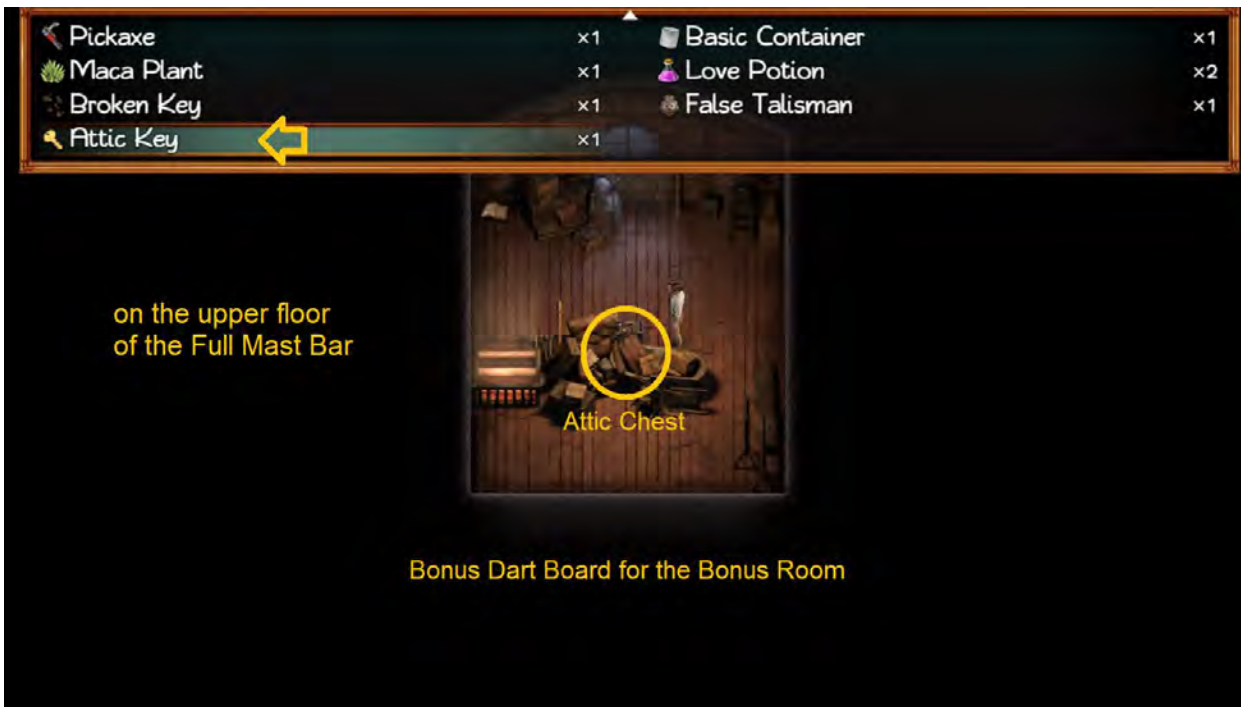

40% to 42%

after visiting Squallmart ...

42% to 44%

| | | | |
|------------|----|-----------------|----|
| Pickaxe | x1 | Basic Container | x1 |
| Maca Plant | x1 | Love Potion | x1 |
| Broken Key | x1 | False Talisman | x1 |
| Pirate Key | x1 | | |

44% to 46%

46% to 48%

After visit Diana (Library) → Satellite Phone
and talk with Alia (Estero Key)
Soul Cristal ask: "Is Janet home ? "

Janet gives
Dad's whip

Jasmine Massage Oil :

- Jasmine (v46082)
- Rosa Moss
- Love Potion
- Basic Container