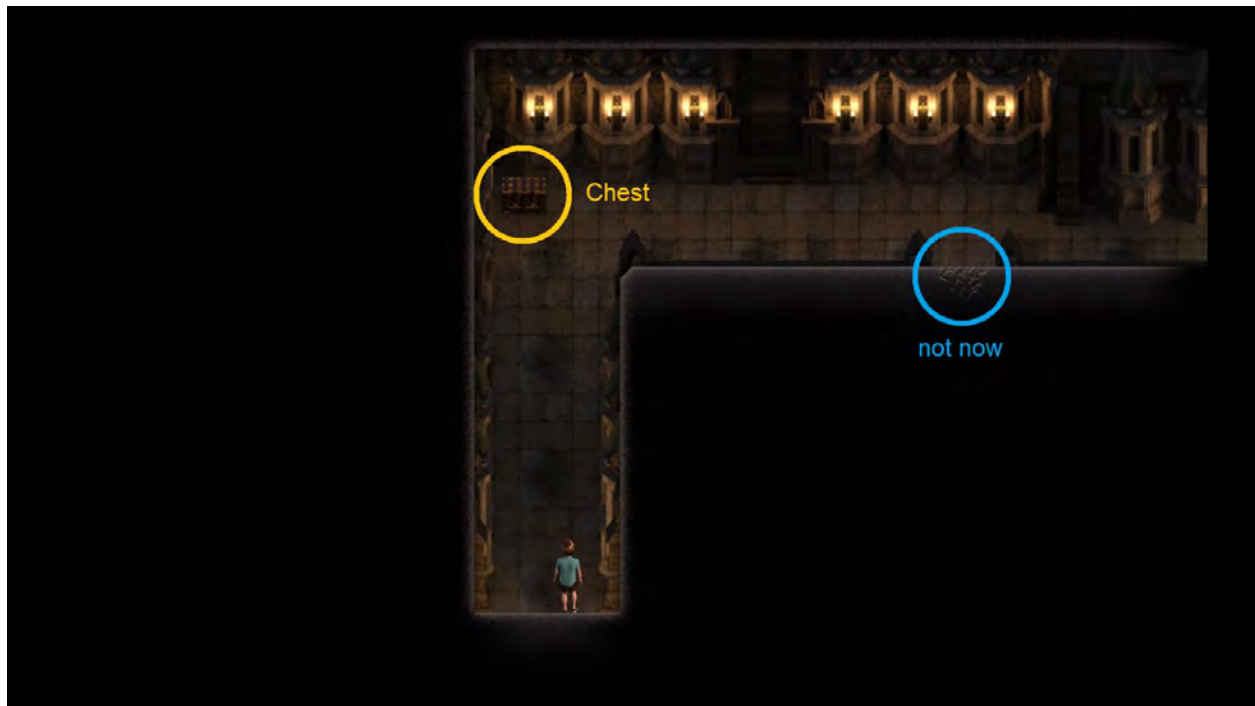

hungry lonely bird

| | | | |
|---------------|-----|-----------------|-----|
| Phone | x1 | Soul Crystal | x1 |
| Extras Album | x1 | Stone Talisman | x99 |
| Jade Talisman | x41 | Silver Talisman | x14 |
| Gold Talisman | x12 | Chest Key | x1 |

34% to 36%

Broken Key

Maca Plant

Red Ginseng

Philweed

After visiting Janet's home ...
 And now buy Diana a new outfit
 and go to the full mast bar

Go to Janet's Home. The door is locked
Go through the garden to the back entrance
Go to Janet's bedroom