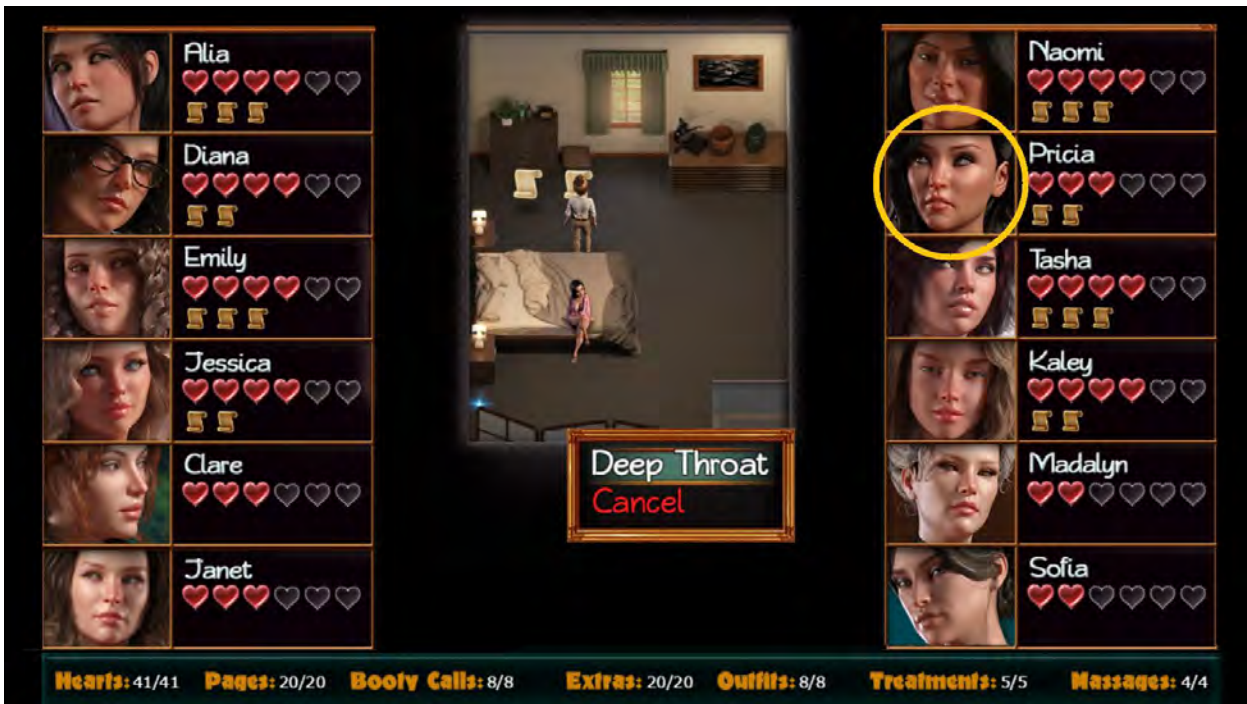

40% to 42%

after visiting Squallmart ...

42% to 44%

| | | | |
|------------|----|-----------------|----|
| Pickaxe | x1 | Basic Container | x1 |
| Maca Plant | x1 | Love Potion | x1 |
| Broken Key | x1 | False Talisman | x1 |
| Pirate Key | x1 | | |

44% to 46%

46% to 48%

After visit Diana (Library) → Satellite Phone
and talk with Alia (Estero Key)
Soul Cristal ask: "Is Janet home ? "

Janet gives
Dad's whip

Jasmine Massage Oil :

- Jasmine (v46082)
- Rosa Moss
- Love Potion
- Basic Container

- Maca Plant
- Broken Key
- Jasmine
- Old Musket

x1
x1
x1
x1

- Love Potion
- False Talisman
- Crypt Key

x2
x1
x1

| | | | |
|------------|----|---------------------|----|
| Pickaxe | x1 | Whip | x1 |
| Maca Plant | x1 | Love Potion | x1 |
| Broken Key | x2 | False Talisman | x1 |
| Old Musket | x1 | Jasmine Massage Oil | x1 |