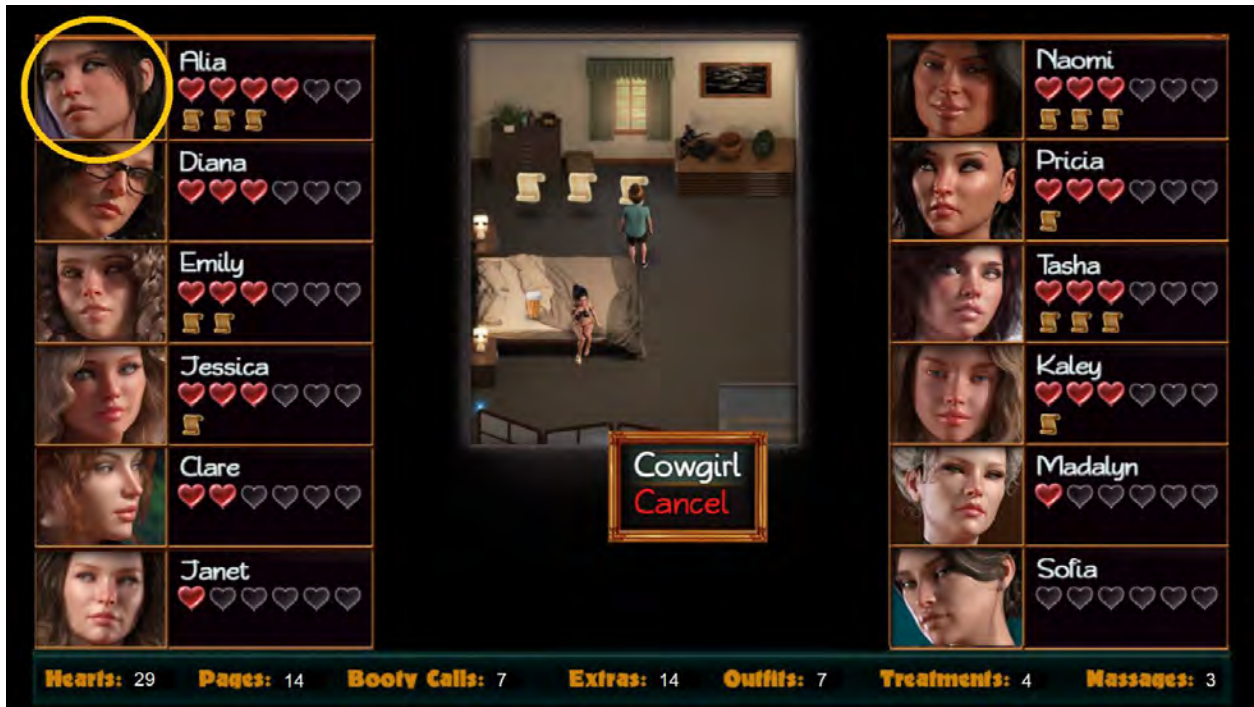

Deposit Plant,
talk with Emily
→ Love Potion

Maca Plant

Red Ginseng

Philweed

| | | | |
|---------------|----|-------------|----|
| Ginseng Plant | x1 | Camera | x1 |
| Gold Ore | x1 | Red Ginseng | x1 |
| Pickaxe | x1 | Citation | x1 |
| Alumina | x1 | Peanuts | x1 |

34% to 36%

Broken Key

Maca Plant

Red Ginseng

Philweed

After visiting Janet's home ...
 And now buy Diana a new outfit
 and go to the full mast bar

Go to Janet's Home. The door is locked
Go through the garden to the back entrance
Go to Janet's bedroom