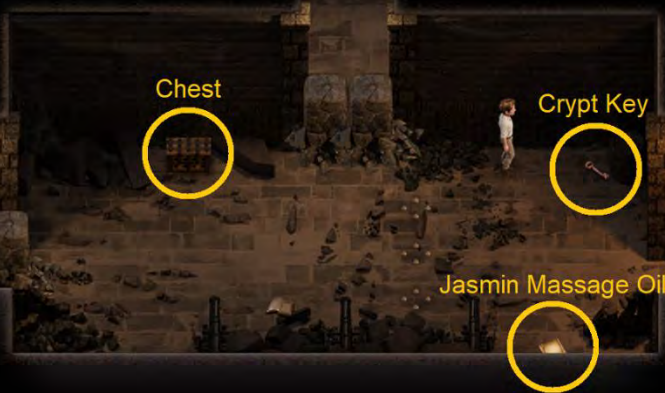

40% to 42%

after visiting Squallmart ...

42% to 44%

| | | | |
|------------|----|-----------------|----|
| Pickaxe | x1 | Basic Container | x1 |
| Maca Plant | x1 | Love Potion | x1 |
| Broken Key | x1 | False Talisman | x1 |
| Pirate Key | x1 | | |

44% to 46%

46% to 48%

After visit Diana (Library) → Satellite Phone
and talk with Alia (Estero Key)
Soul Cristal ask: "Is Janet home ? "

Janet gives
Dad's whip

Jasmine Massage Oil :

- Jasmine (v46082)
- Rosa Moss
- Love Potion
- Basic Container

- Maca Plant
- Broken Key
- Jasmine
- Old Musket

x1
x1
x1
x1

- Love Potion
- False Talisman
- Crypt Key

x2
x1
x1

| | | | |
|------------|----|---------------------|----|
| Pickaxe | x1 | Whip | x1 |
| Maca Plant | x1 | Love Potion | x1 |
| Broken Key | x2 | False Talisman | x1 |
| Old Musket | x1 | Jasmine Massage Oil | x1 |