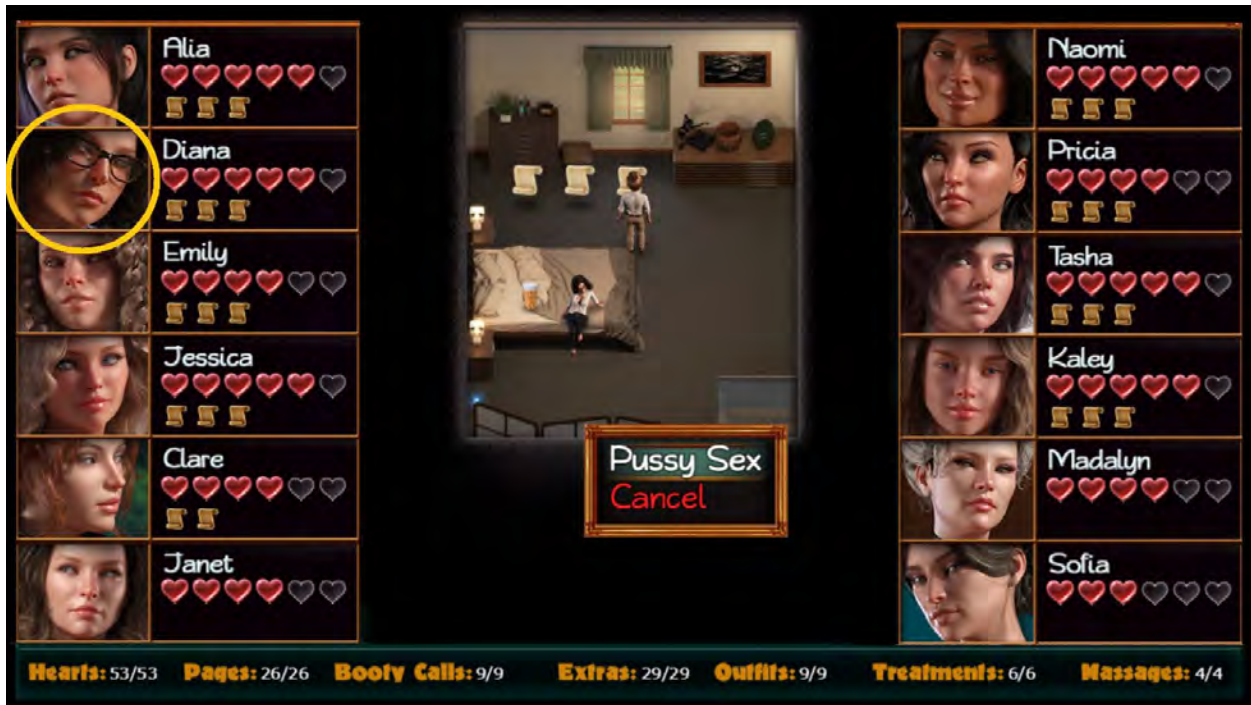

Plastic Wrap	x1	Love Potion	x1
Broken Key	x1	False Talisman	x1
Pirate Key	x1	Jasmine	x6
Rosa Moss	x1	Bancroft's Serum	x1

Jasmine	x6	Rosa Moss	x1
Bancroft's Serum	x1	Multivitamins	x3
Loaded Musket	x1	Motion Detection Camera	x1
Aloe Plant	x1	Tomb Key	x1

♥

Alia  
 Diana ←  
 Emily  
 Jessica  
 Clare  
 ???  
 Naomi  
 Pricia  
 ↓  
 Booty Call

60% to 63%

Bancroft's Serum	x1	Multivitamins	x3
Musket	x1	Motion Detection Camera	x1
Aloe Plant	x1	Tiny Rope	x2
Eye of Cualli	x2	Tasha's Clothes	x1