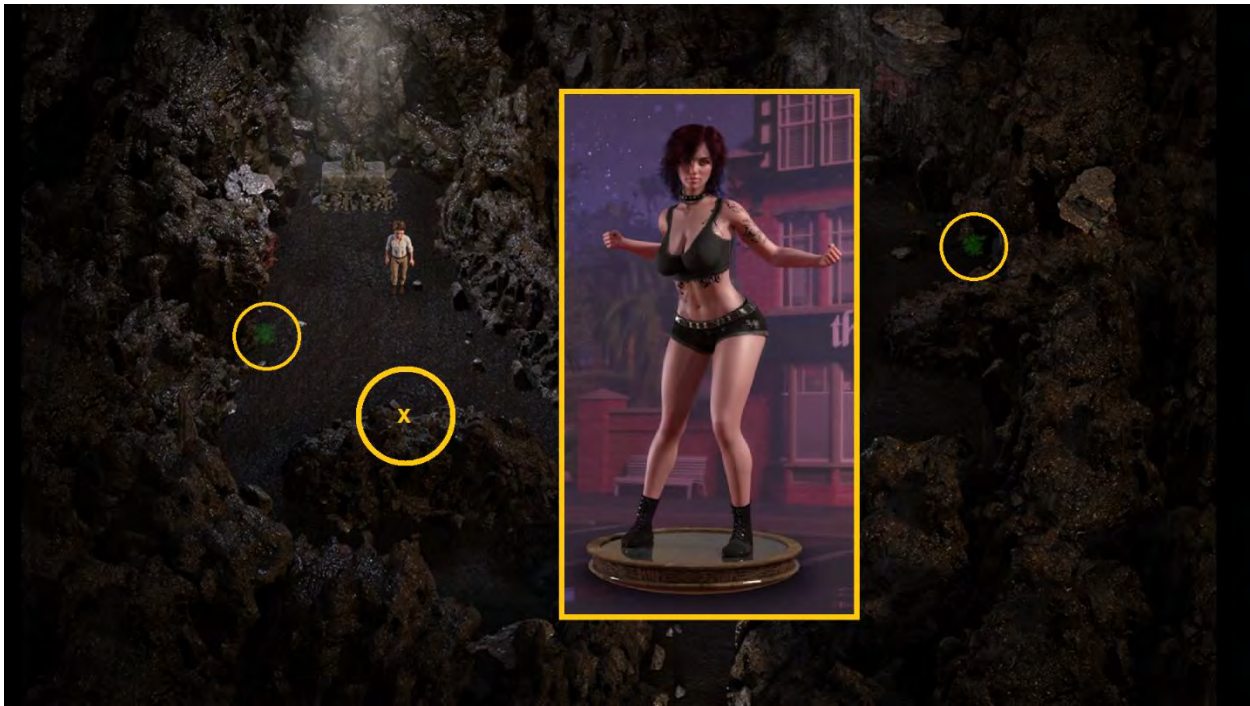

Extras Album	x1	Stone Talisman	x99
Jade Talisman	x99	Silver Talisman	x39
Gold Talisman	x25	Grand Talisman	x9
Royal Talisman	x1	Lighter	x1