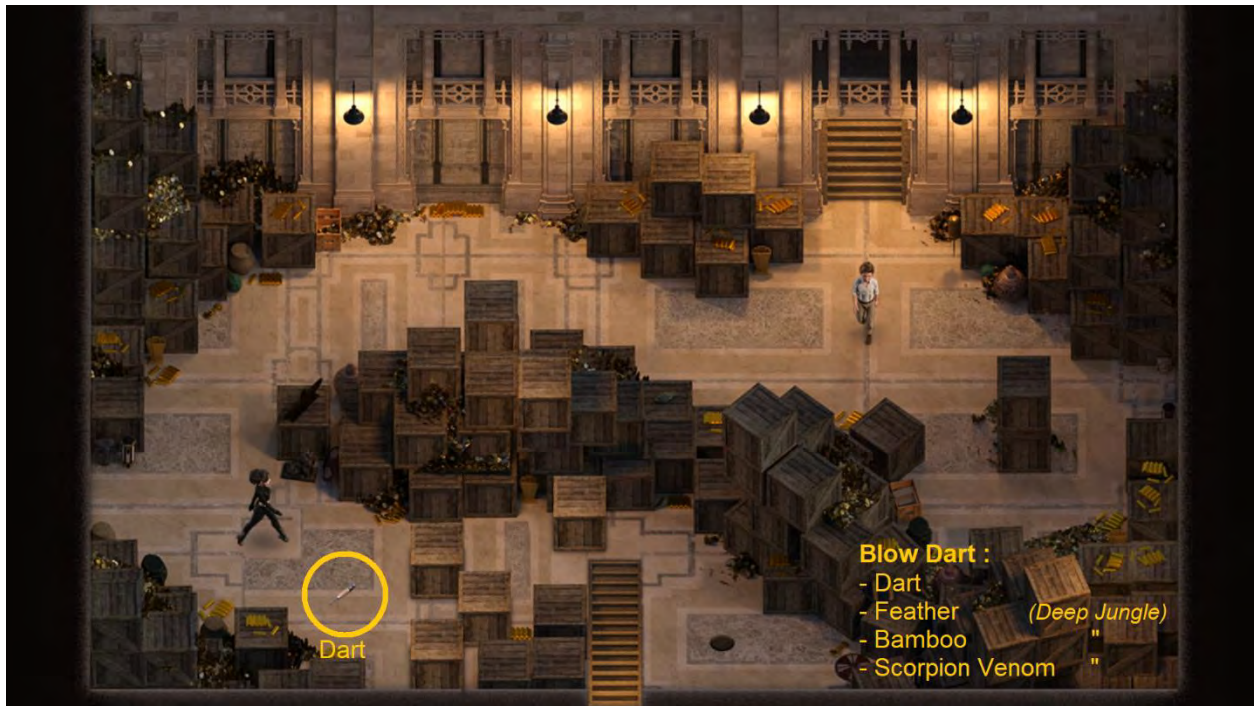

Extras Album	x1	Stone Talisman	x99
Jade Talisman	x99	Silver Talisman	x39
Gold Talisman	x25	Grand Talisman	x6
Royal Talisman	x1	Chest Key	x1

63% to 65%

Rosa Moss	x7	Bancroft's Serum	x1
Multivitamins	x3	Musket	x1
Motion Detection Camera	x1	Aloe Plant	x1
Cauli's Coin	x1	Rope Ladder	x1