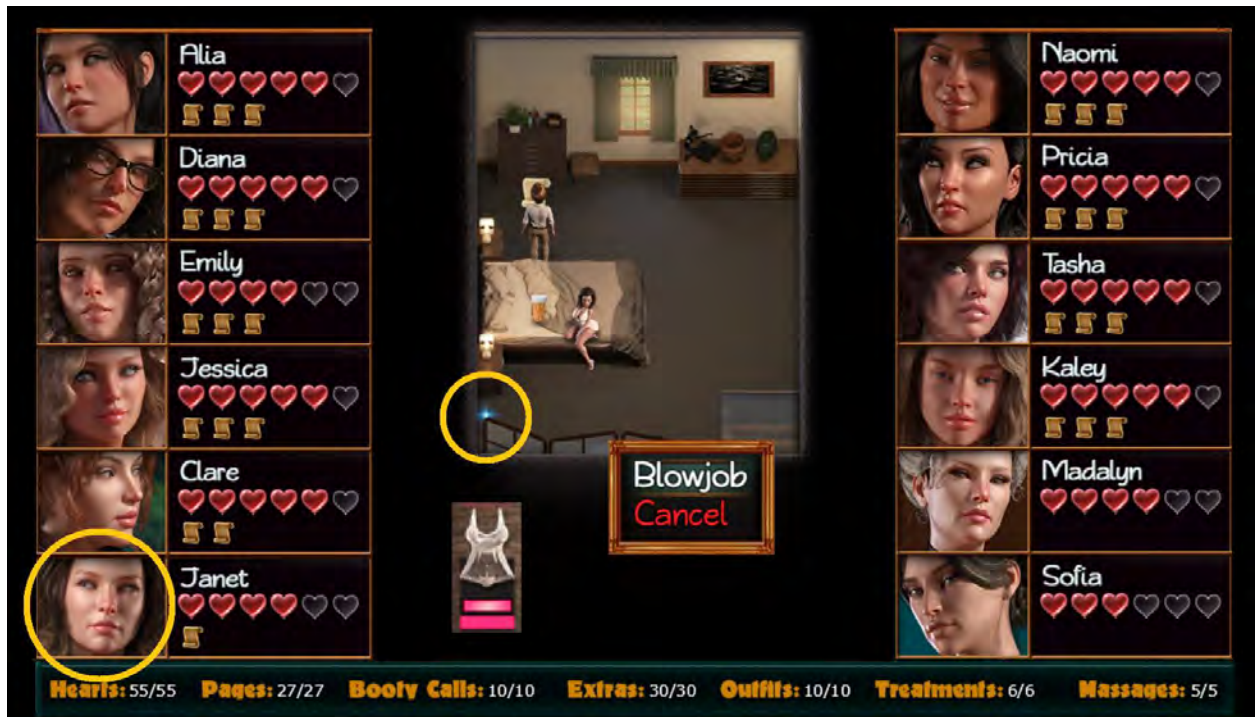

♥

Alia  
 Diana ←  
 Emily  
 Jessica  
 Clare  
 ???  
 Naomi  
 Pricia  
 ↓  
 Booty Call

60% to 63%

Bancroft's Serum	x1	Multivitamins	x3
Musket	x1	Motion Detection Camera	x1
Aloe Plant	x1	Tiny Rope	x2
Eye of Cualli	x2	Tasha's Clothes	x1

Extras Album	x1	Stone Talisman	x99
Jade Talisman	x99	Silver Talisman	x39
Gold Talisman	x25	Grand Talisman	x9
Royal Talisman	x1	Lighter	x1

Gold Talisman	x25	Grand Talisman	x9
Lighter	x1	Ginseng Plant	x1
Gold Ore	x11	Red Ginseng	x1
Pickaxe	x1	Whip	x1

Extras Album	x1	Stone Talisman	x99
Jade Talisman	x99	Silver Talisman	x39
Gold Talisman	x25	Grand Talisman	x6
Royal Talisman	x1	Chest Key	x1

63% to 65%

Rosa Moss	x7	Bancroft's Serum	x1
Multivitamins	x3	Musket	x1
Motion Detection Camera	x1	Aloe Plant	x1
Cauli's Coin	x1	Rope Ladder	x1