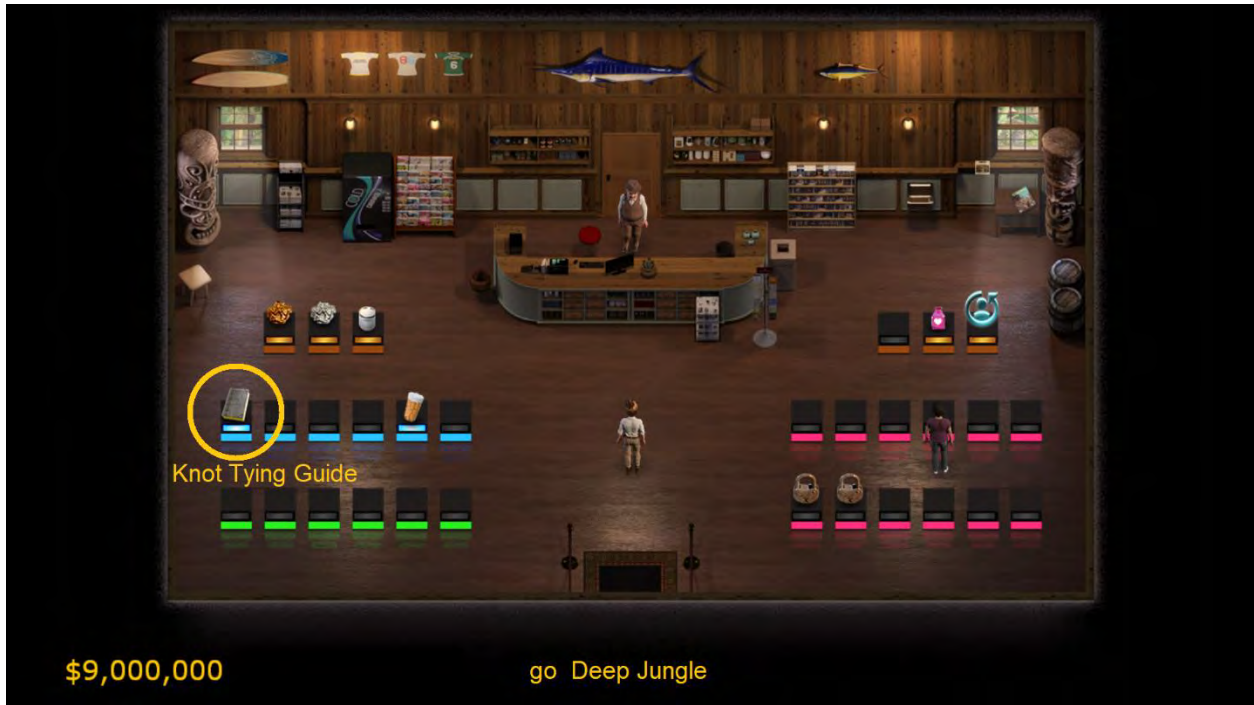

Extras Album	x1	Stone Talisman	x99
Jade Talisman	x99	Silver Talisman	x39
Gold Talisman	x25	Grand Talisman	x6
Royal Talisman	x1	Chest Key	x1

63% to 65%

Rosa Moss	x7	Bancroft's Serum	x1
Multivitamins	x3	Musket	x1
Motion Detection Camera	x1	Aloe Plant	x1
Cauli's Coin	x1	Rope Ladder	x1