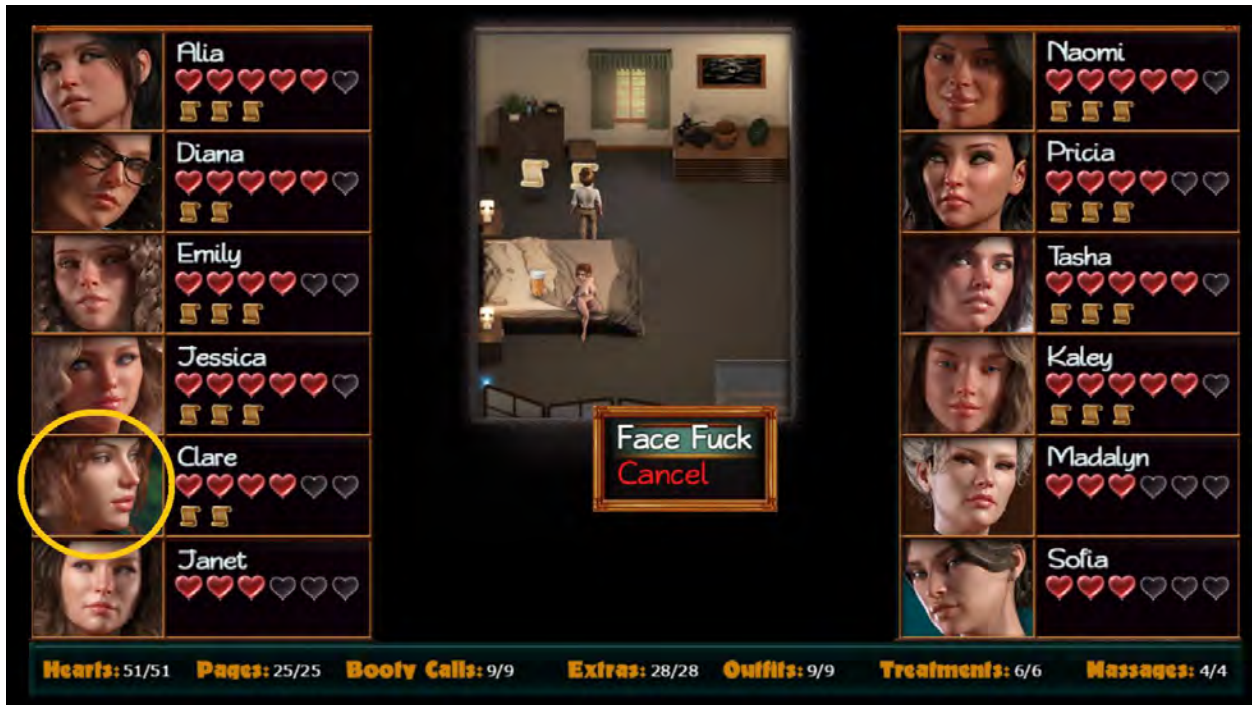

56% to 58%

Machete	x1	Basic Container	x4
Rock Bomb	x2	Pirate Medallion	x1
Maca Plant	x1	Love Potion	x1
Broken Key	x2	False Talisman	x1

Jasmine	x6	Rosa Moss	x1
Bancroft's Serum	x1	Multivitamins	x3
Musket	x1	Motion Detection Camera	x1
Aloe Lotion	x1	Tomb Key Segment	x2

Gold Talisman	x26	Grand Talisman	x8
Chest Key	x1	Lighter	x1
Ginseng Plant	x1	Gold Ore	x2
Red Ginseng	x1	Pickaxe	x1

58% to 60%

Jasmine	x6	Rosa Moss	x1
Bancroft's Serum	x1	Multivitamins	x3
Old Bullet	x1	Musket	x1
Motion Detection Camera	x1	Tomb Key Segment	x2