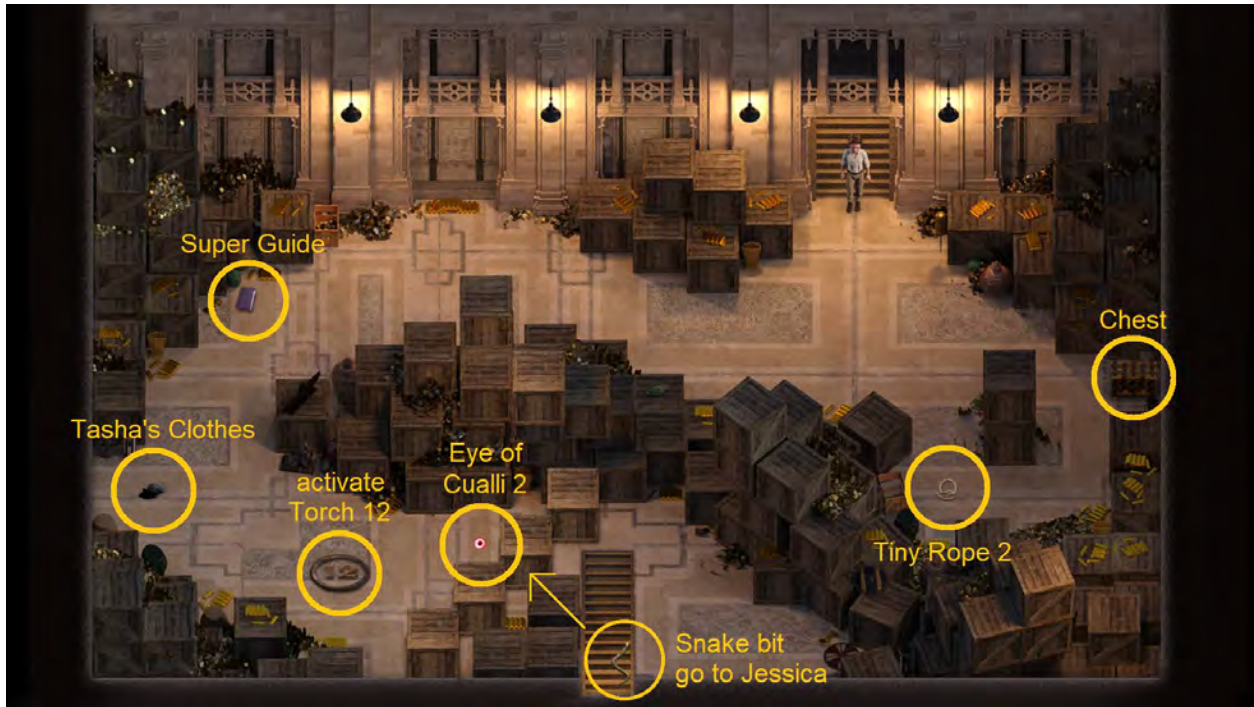

♥

Alia  
 Diana ←  
 Emily  
 Jessica  
 Clare  
 ???  
 Naomi  
 Pricia  
 ↓  
 Booty Call

60% to 63%

Bancroft's Serum	x1	Multivitamins	x3
Musket	x1	Motion Detection Camera	x1
Aloe Plant	x1	Tiny Rope	x2
Eye of Cualli	x2	Tasha's Clothes	x1

Extras Album	x1	Stone Talisman	x99
Jade Talisman	x99	Silver Talisman	x39
Gold Talisman	x25	Grand Talisman	x6
Royal Talisman	x1	Chest Key	x1

63% to 65%

Rosa Moss	x7	Bancroft's Serum	x1
Multivitamins	x3	Musket	x1
Motion Detection Camera	x1	Aloe Plant	x1
Cauli's Coin	x1	Rope Ladder	x1