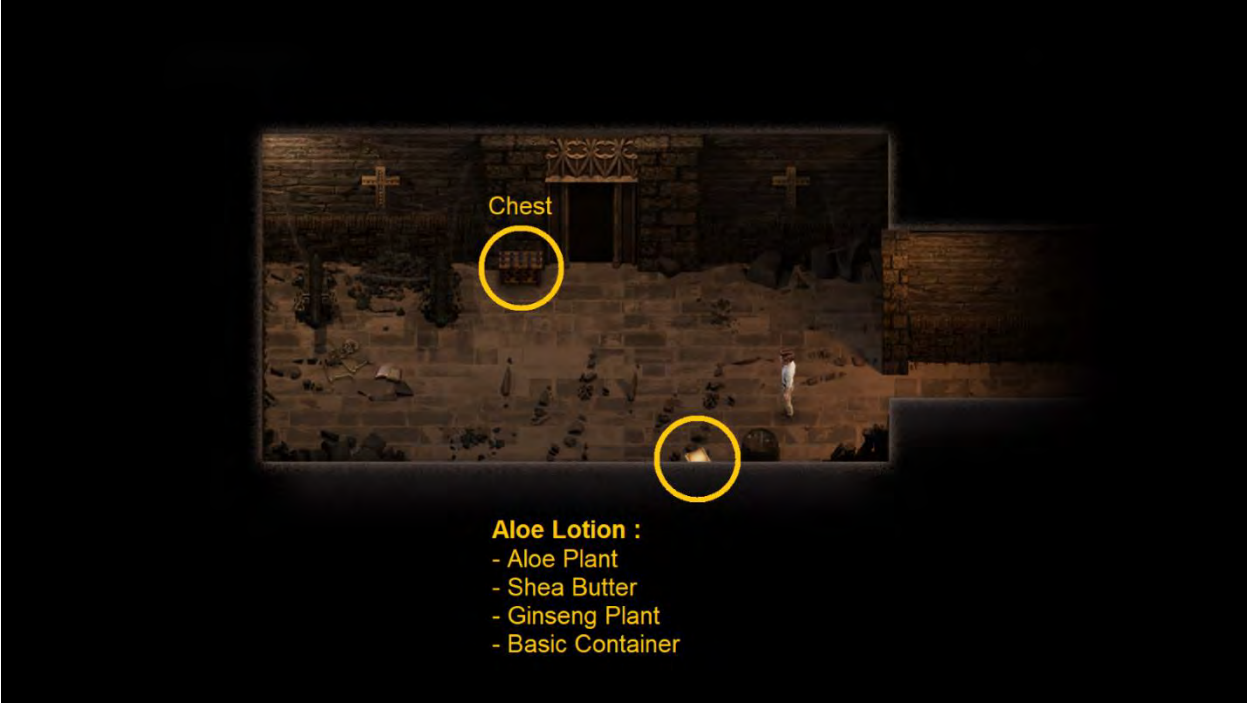

56% to 58%

Machete	x1	Basic Container	x4
Rock Bomb	x2	Pirate Medallion	x1
Maca Plant	x1	Love Potion	x1
Broken Key	x2	False Talisman	x1

Jasmine	x6	Rosa Moss	x1
Bancroft's Serum	x1	Multivitamins	x3
Musket	x1	Motion Detection Camera	x1
Aloe Lotion	x1	Tomb Key Segment	x2