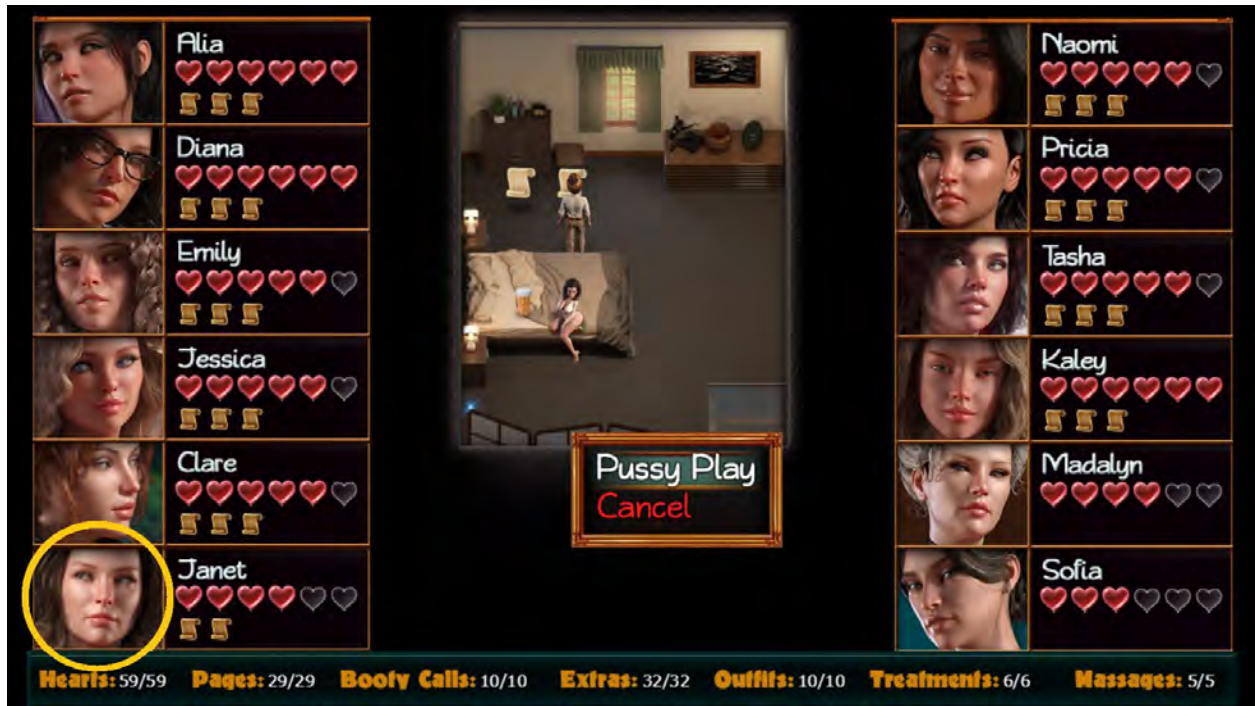

**Golden Teddy :**

- Teddy Bear
- Gold Ore
- White Sand
- Bumpy Candle

### Fishing Record Board

	Seaperch	xx.xx lbs
	Rockfish	xx.xx lbs
	Tuna	xx.xx lbs
	Hammerhead	xx.xx lbs
	Marlin	xx.xx lbs
	Great White	xx.xx lbs

**\$9,000,000**

after finding the two floppin fish, two books can be bought here.  
you need this for better fishing and Puzzle 35