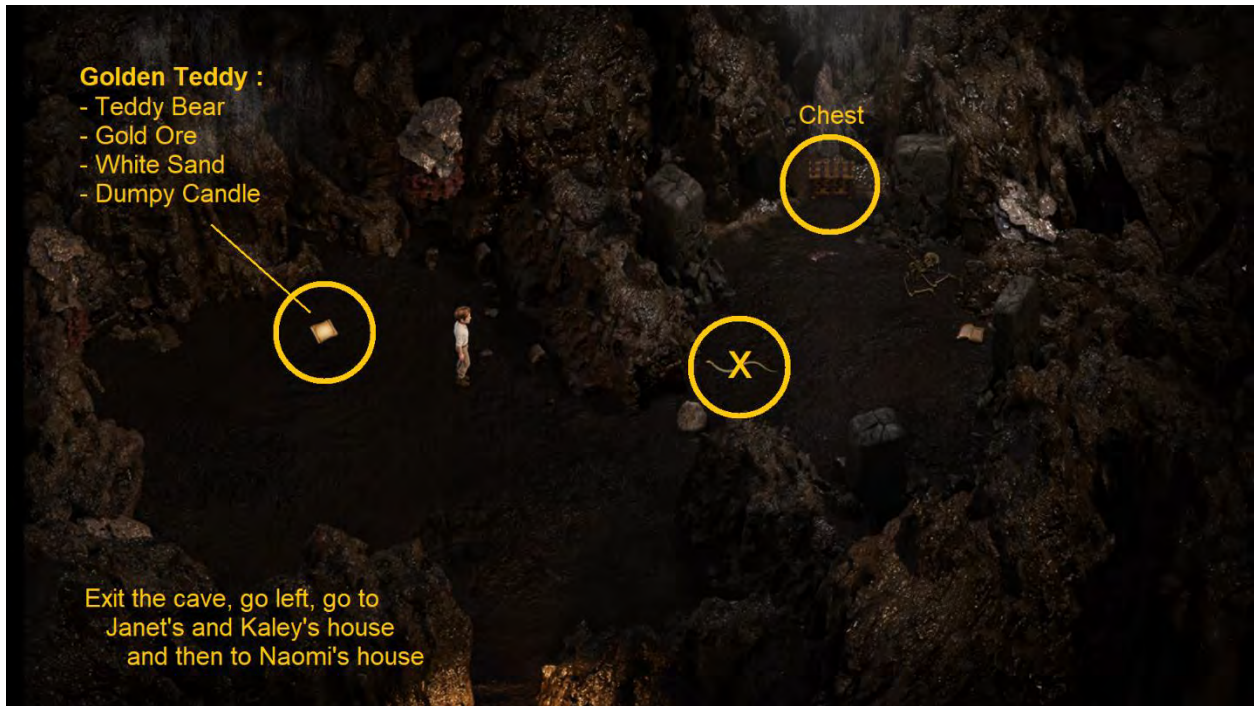

under the Church  
Caulin's Coin

8  
9  
10

7

3  
4

Shoe Glue

\$9,000,000

Go to Madalyn's Church and the Full Mast Bar.  
Then you can buy shoe glue.

in Naomi's house