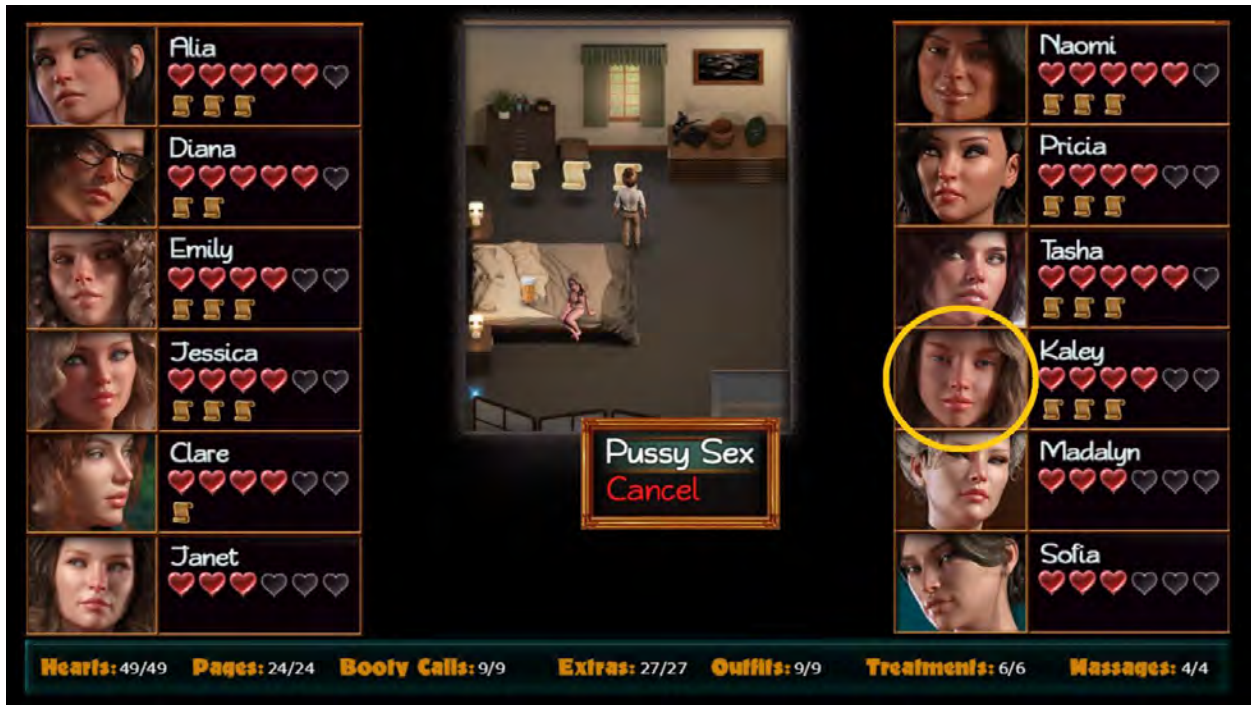

56% to 58%

Machete	x1	Basic Container	x4
Rock Bomb	x2	Pirate Medallion	x1
Maca Plant	x1	Love Potion	x1
Broken Key	x2	False Talisman	x1

Jasmine	x6	Rosa Moss	x1
Bancroft's Serum	x1	Multivitamins	x3
Musket	x1	Motion Detection Camera	x1
Aloe Lotion	x1	Tomb Key Segment	x2