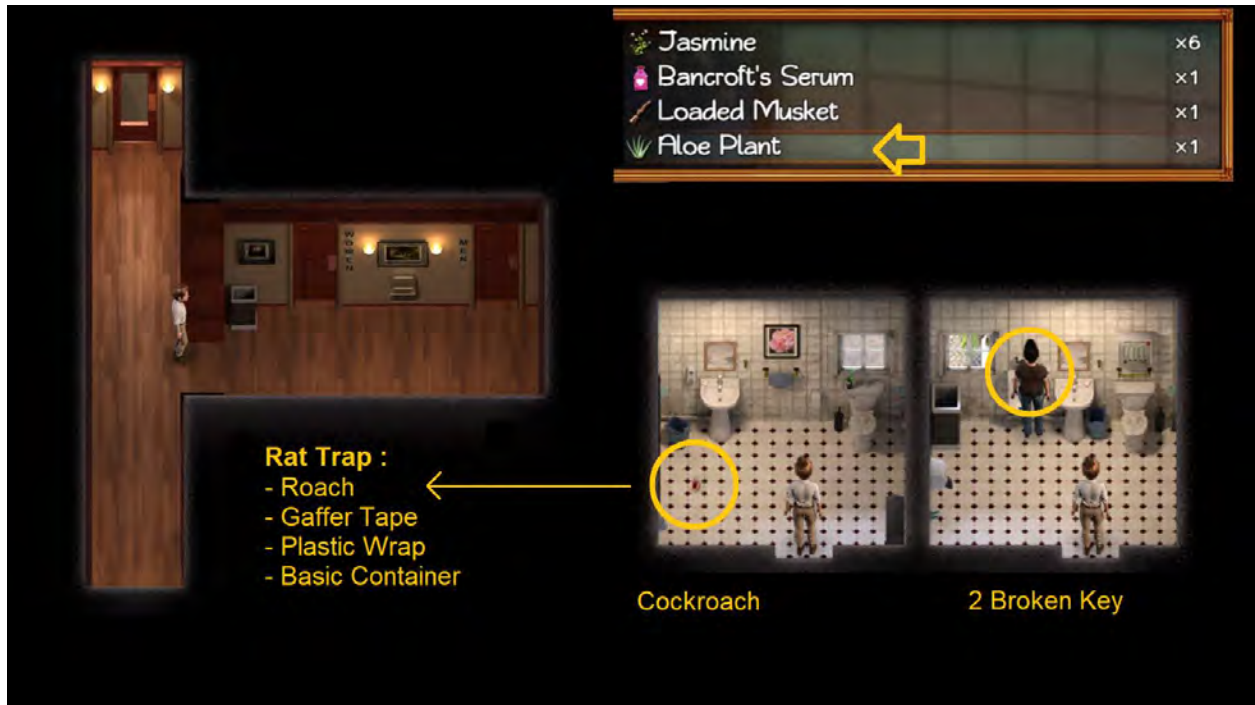

Gold Talisman	x26	Grand Talisman	x8
Chest Key	x1	Lighter	x1
Ginseng Plant	x1	Gold Ore	x2
Red Ginseng	x1	Pickaxe	x1

58% to 60%

Jasmine	x6	Rosa Moss	x1
Bancroft's Serum	x1	Multivitamins	x3
Old Bullet	x1	Musket	x1
Motion Detection Camera	x1	Tomb Key Segment	x2

Plastic Wrap	x1	Love Potion	x1
Broken Key	x1	False Talisman	x1
Pirate Key	x1	Jasmine	x6
Rosa Moss	x1	Bancroft's Serum	x1

Jasmine	x6	Rosa Moss	x1
Bancroft's Serum	x1	Multivitamins	x3
Loaded Musket	x1	Motion Detection Camera	x1
Aloe Plant	x1	Tomb Key	x1