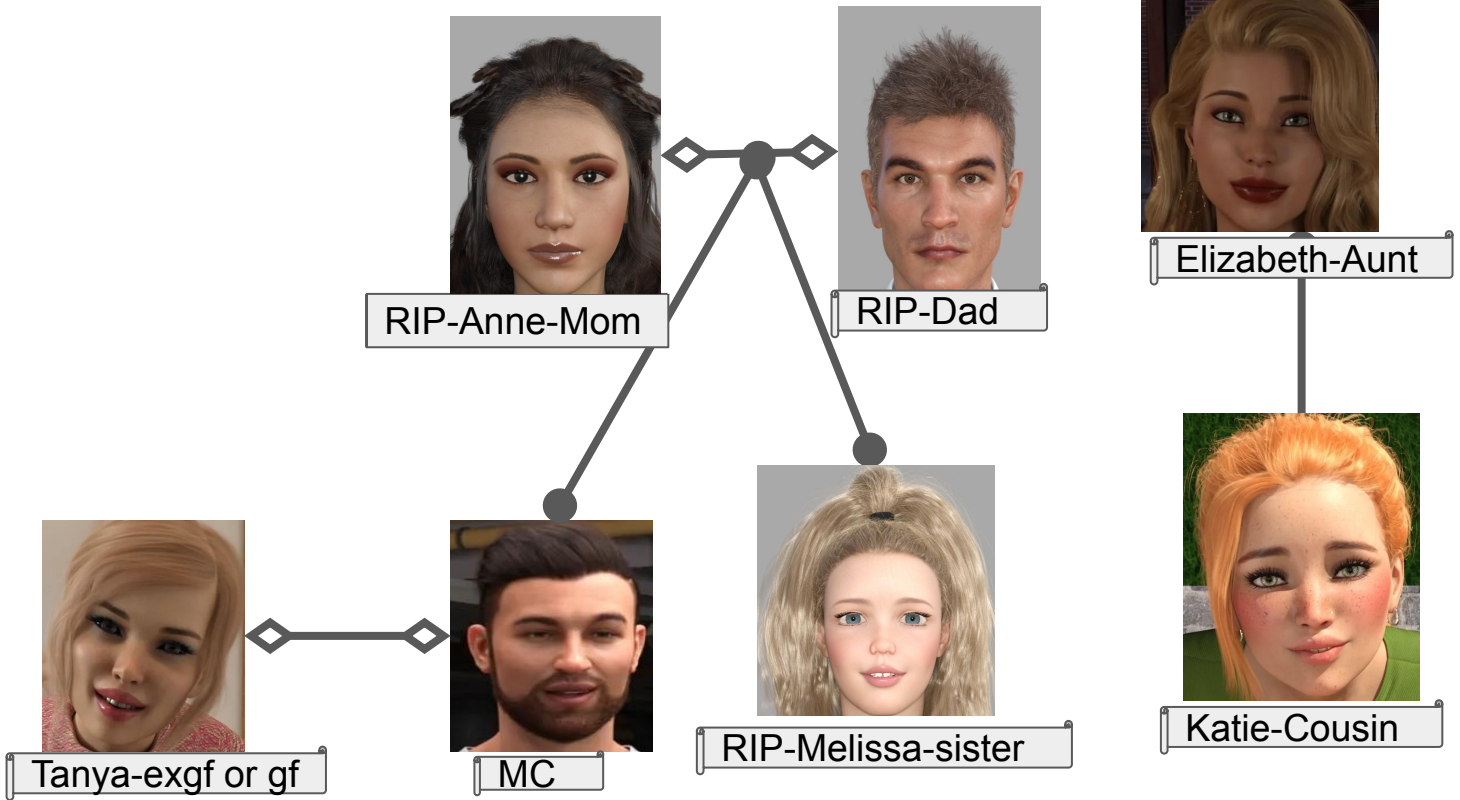

Grandma House by Moonbox
Wikia by Joey

Legend

Not in the game

In the game soon

Divorced or
separate

RIP - it's dead very dead

Boyfriends or
married

Father and sons

MC Family

Shizuka Family

Asami-Mom

Shizuka

Aaliyah Family

O'Reilly Family

Hafeez Family

Jamila-Mom

Hakim-Dad

Petunia-gf

Omar

Petunia Family

Lily

Petunia

Patel Family

Groom

Mabel Family

Mabel

RIP-Husband

Daughter

Sophia Family

Mom

Sophia

Shawna-Traveler