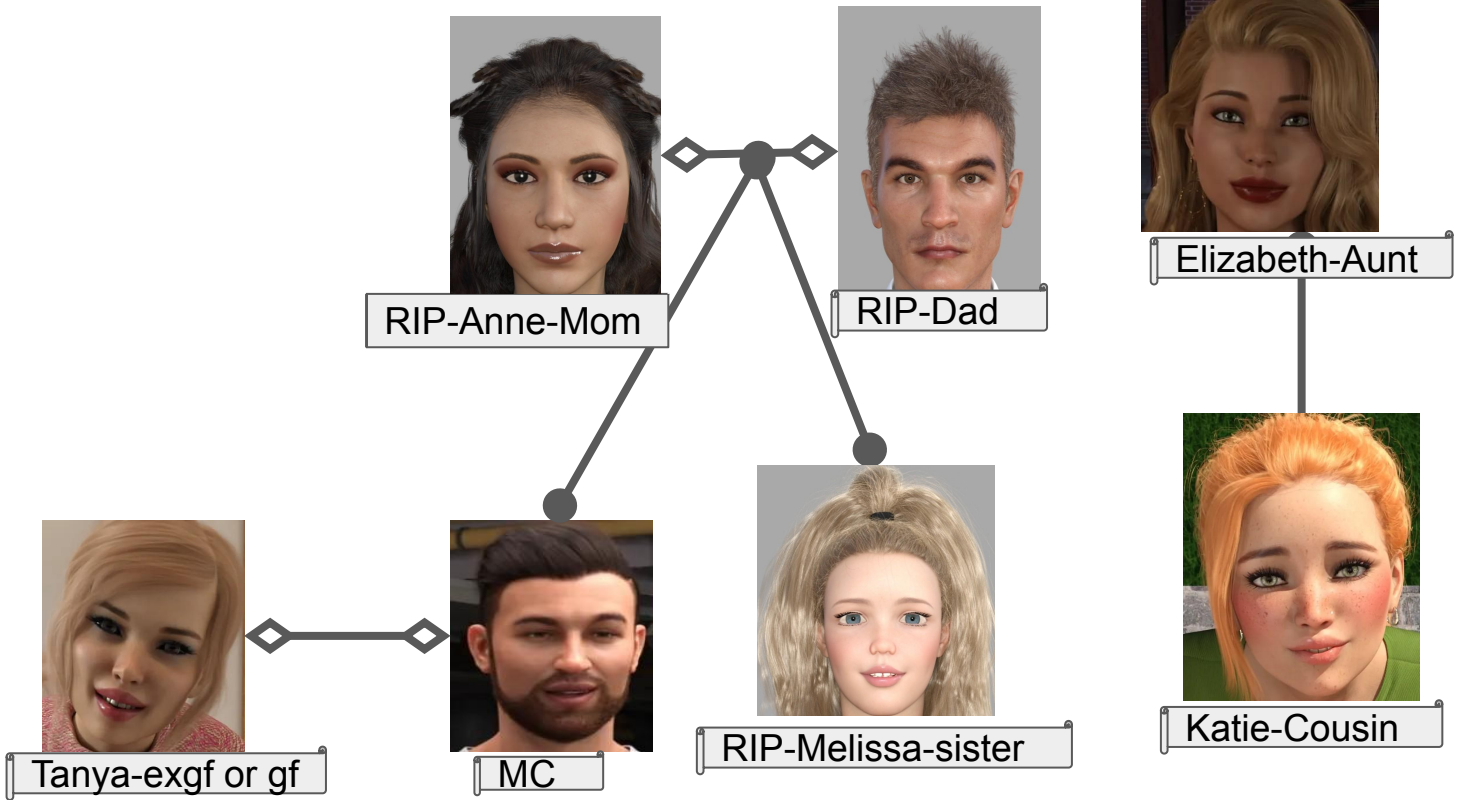

**Grandma House by Moonbox
Wiki by Joey**

Legend

Not in the game

In the game soon

Divorced or
separate

RIP - it's dead very dead

Boyfriends or
married

Father and sons

MC Family

Shizuka Family

Asami-Mom

Shizuka

Aaliyah Family

O'Reilly Family

Hafeez Family

Jamila-Mom

Mabel Family

Mabel

RIP-Husband

Daughter

Sophia Family

Ophelia

Annabelle

Sophia

In the church

Peter-Father

Maria-Nun

Isabella

Shawna-Traveler

Aiko-Massageur

Josianne

Marcel