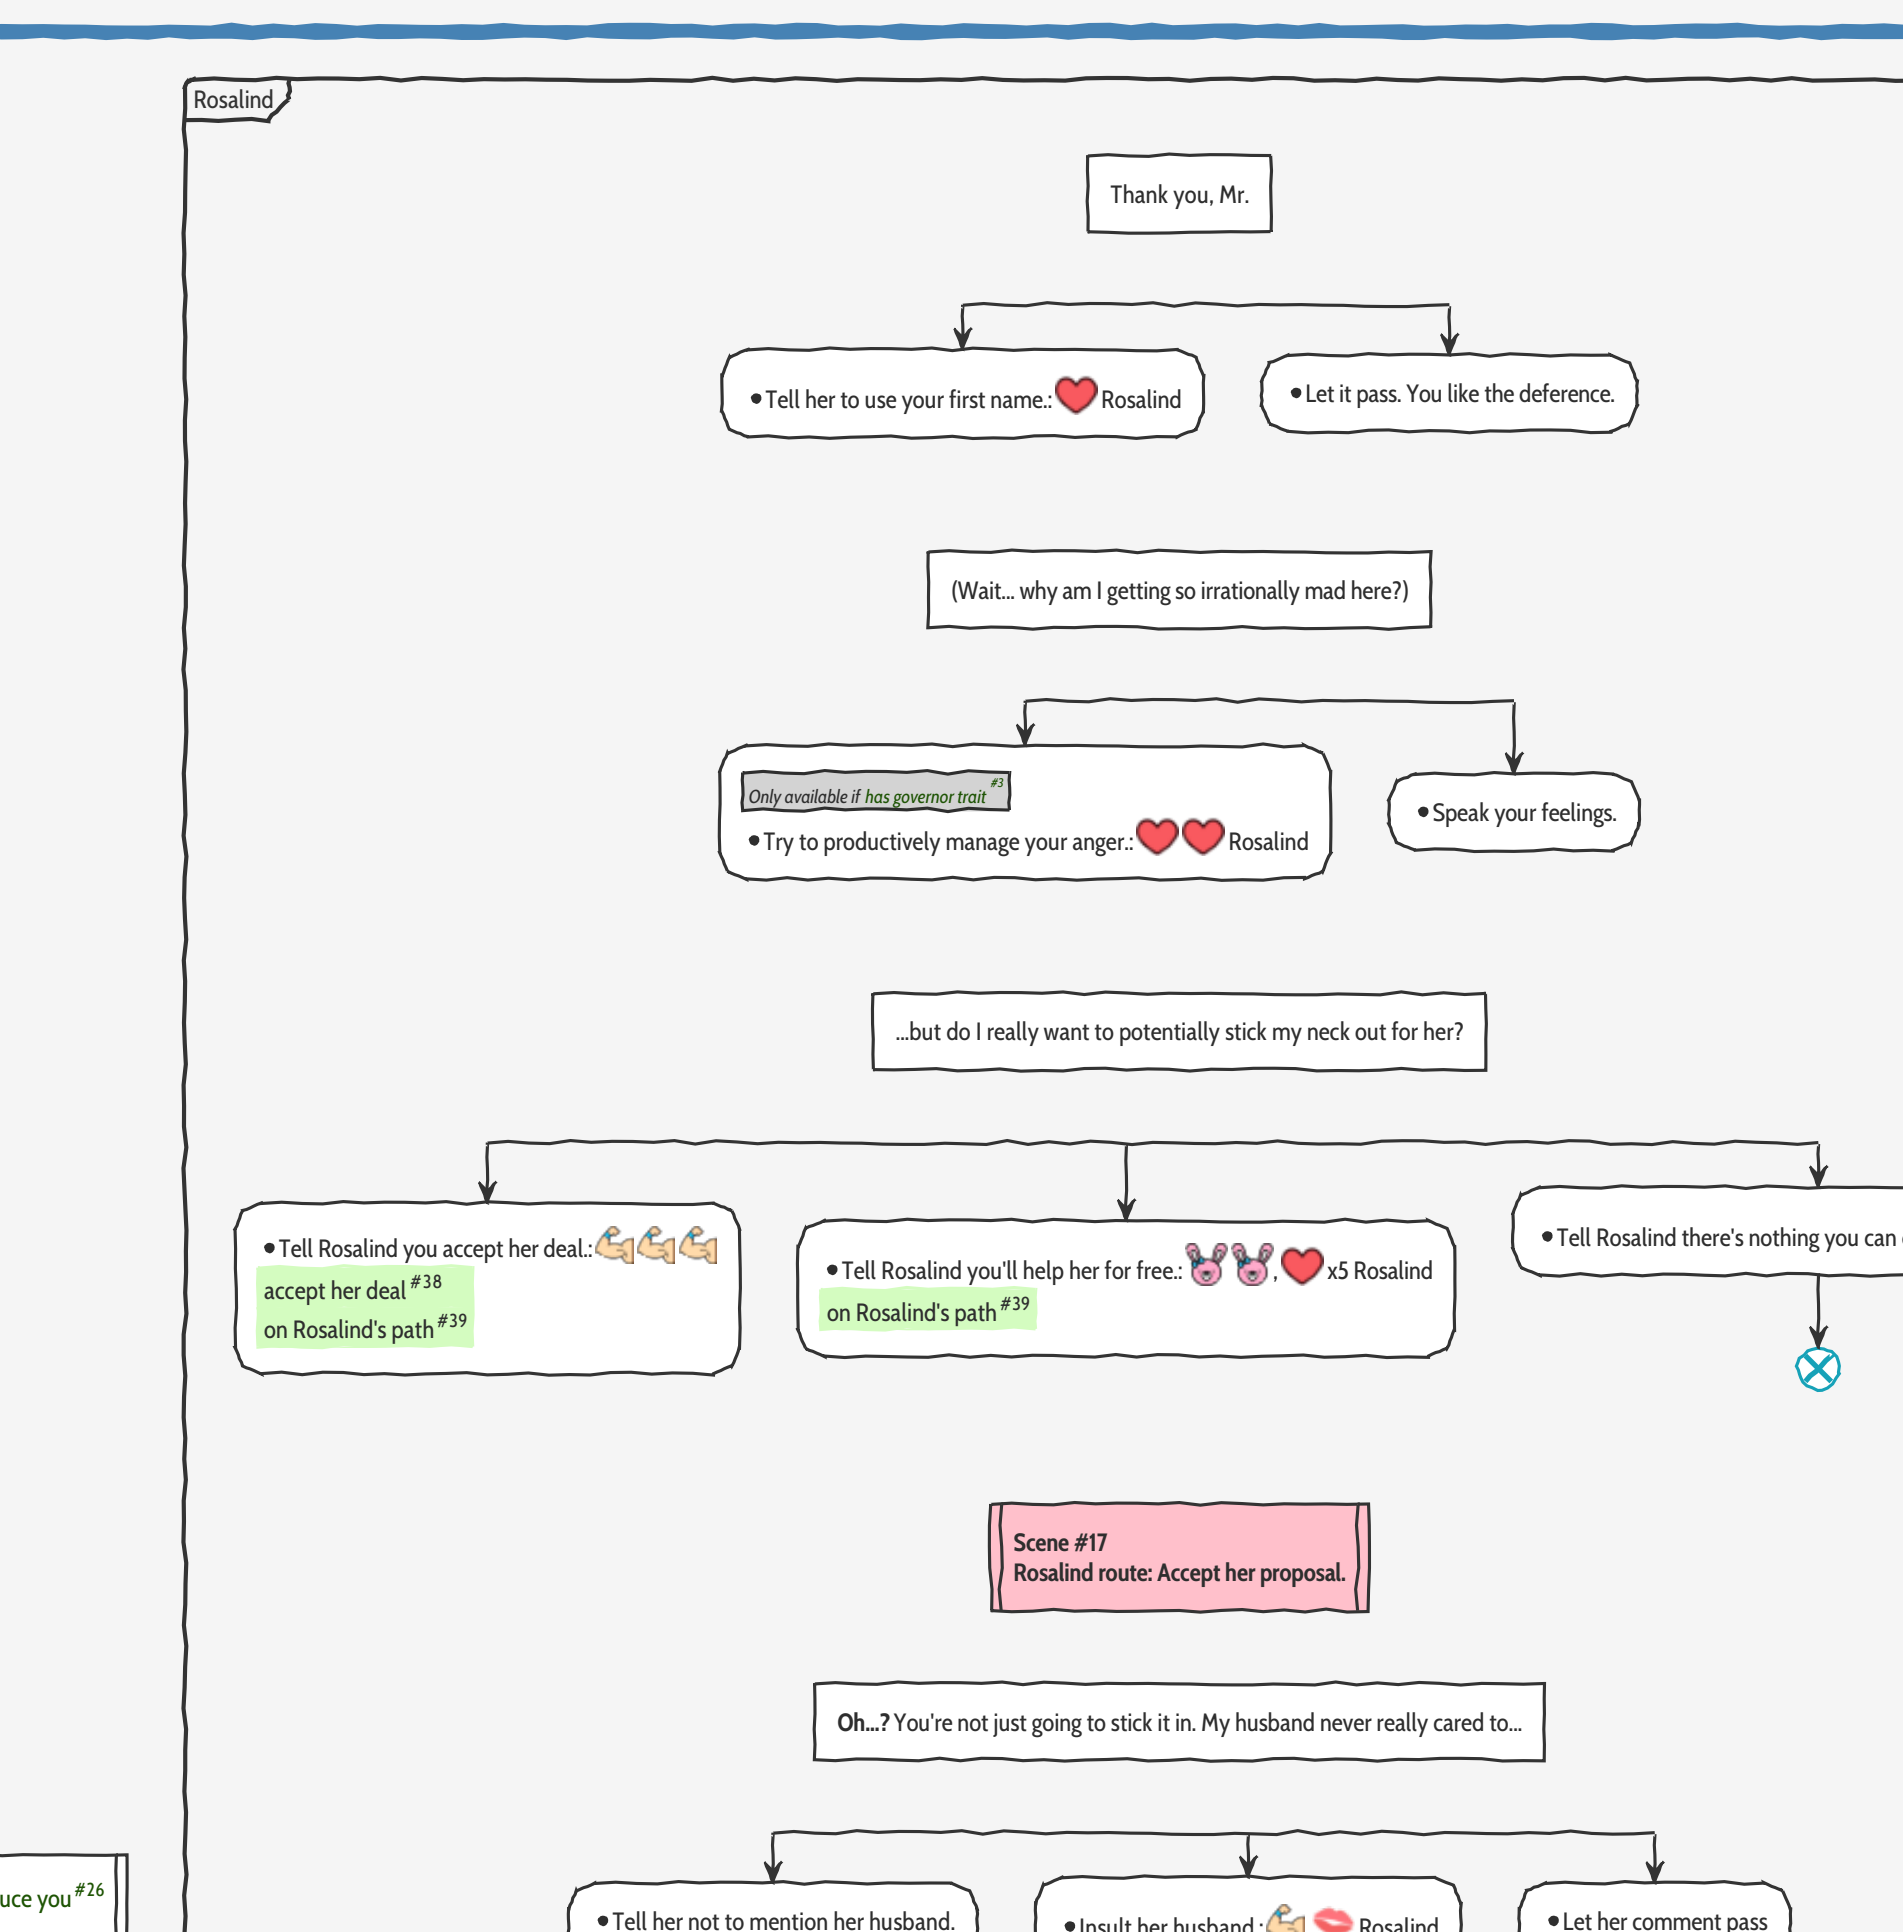

• Get her to bend over even further. For science.: ✔️

Wait, is this really such a good idea?

• Tell her that's perfect.

• Throw caution to the wind. Do what needs to be done!: 🍷💋 Veronica, ✔️

• Disengage. It's too risky!

got at least 4 ✔️ ? No

Yes

interview reward #32

Jump to Week 1 - Part 2 ([link](#))

Pale Carnations
Week 1 - Part 2

Scene #17
Rosalind route: Accept her proposal.

Pale Carnations
Week 1 - Part 3

Pale Carnations Week 1 Exhibition