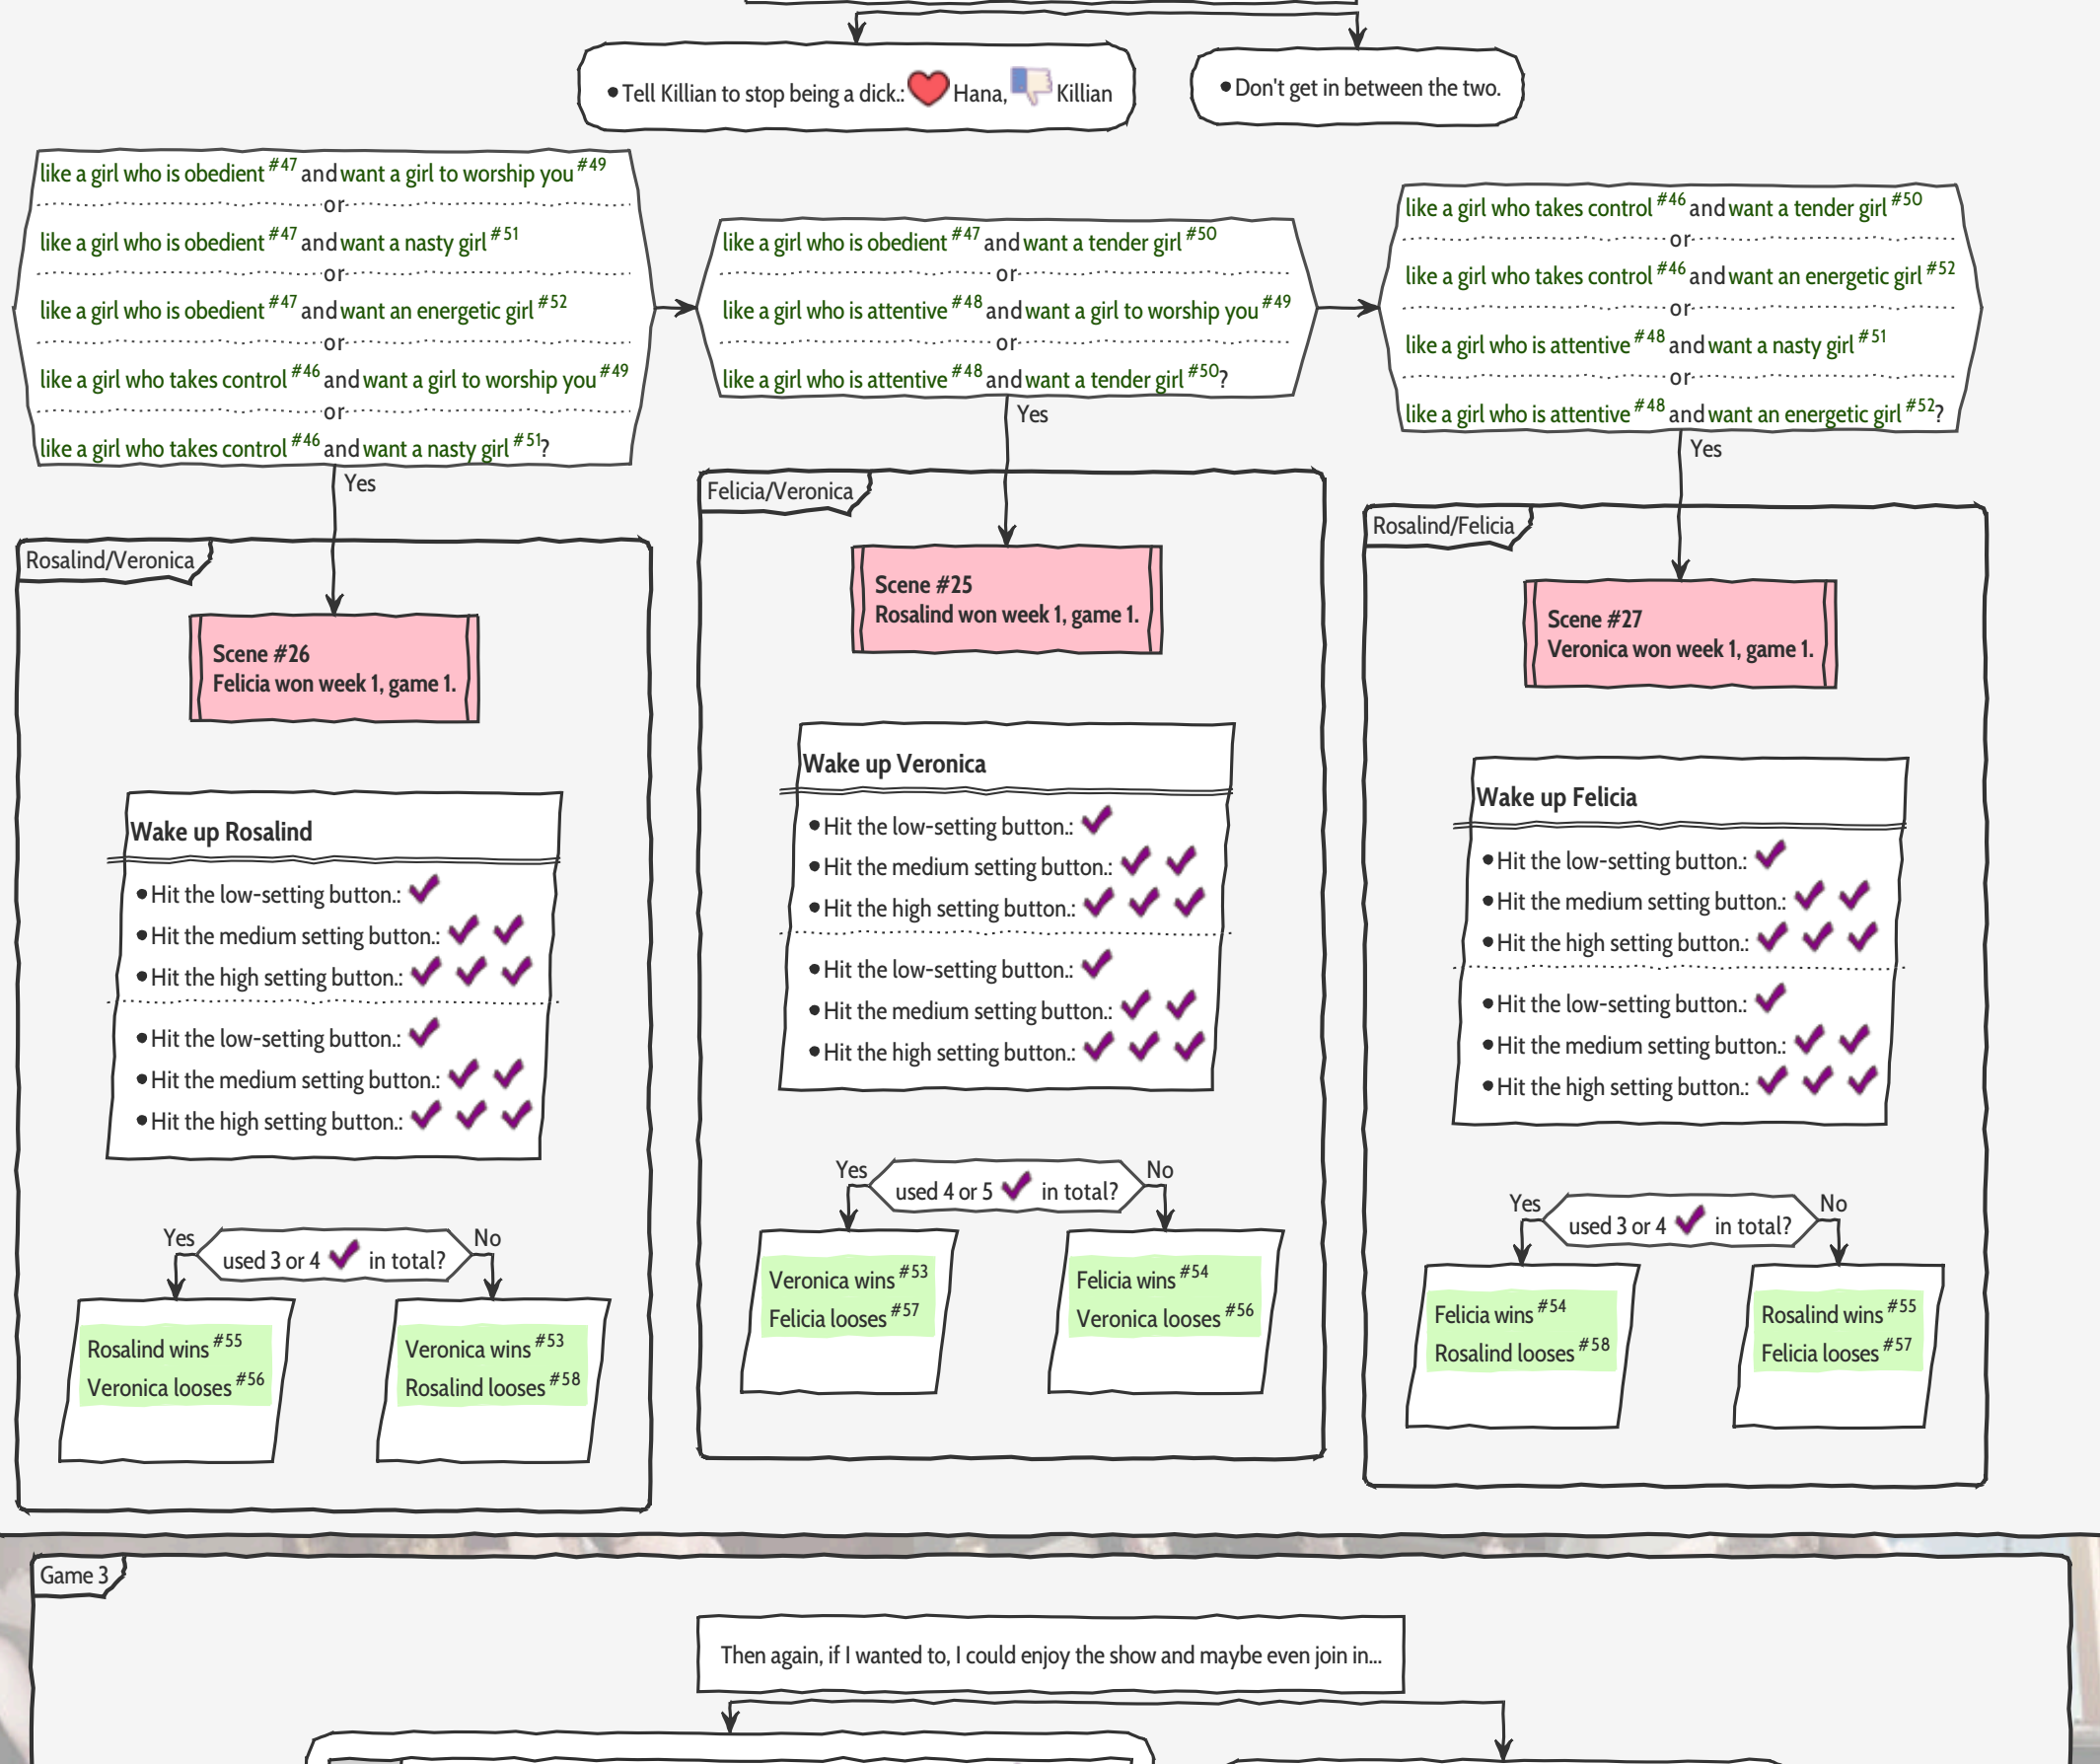

• Get her to bend over even further. For science.: ✔️

Wait, is this really such a good idea?

• Tell her that's perfect.

• Throw caution to the wind. Do what needs to be done!: 🍷💋 Veronica, ✔️

• Disengage. It's too risky!

got at least 4 ✔️ ? No

Yes

interview reward #32

Jump to Week 1 - Part 2 ([link](#))

Pale Carnations
Week 1 - Part 2

Scene #17
Rosalind route: Accept her proposal.

Pale Carnations
Week 1 - Part 3

Pale Carnations Week 1 Exhibition