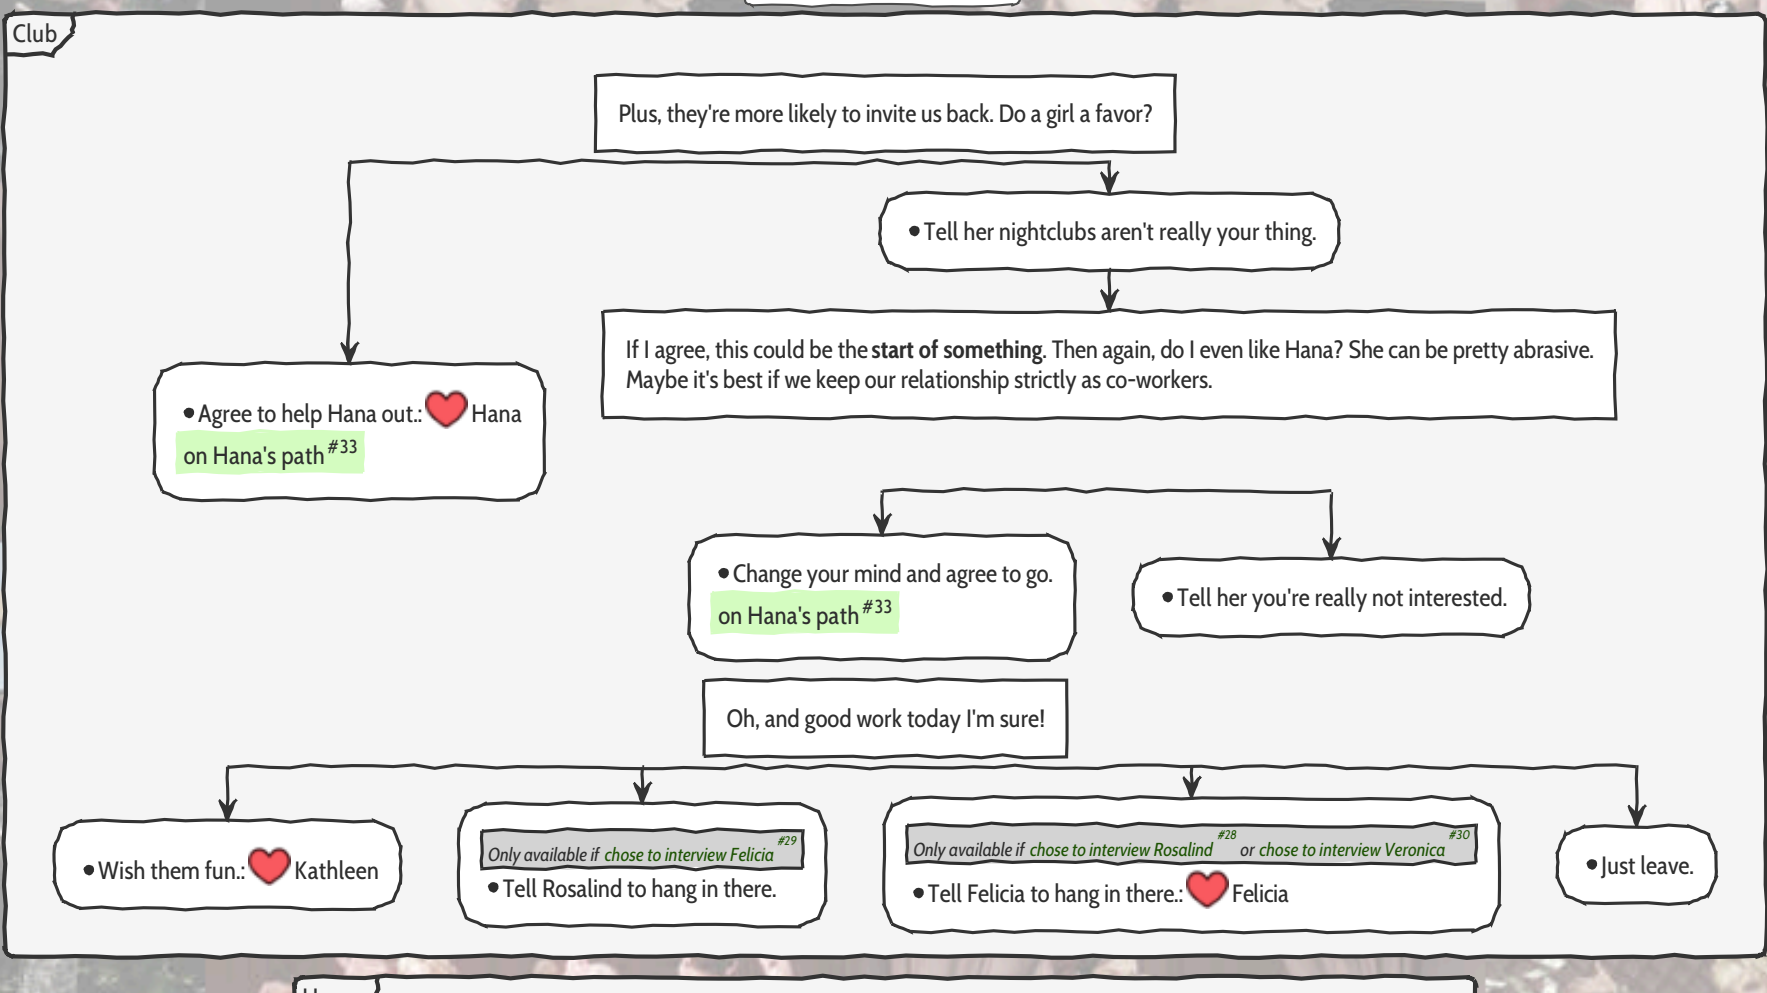

• Get her to bend over even further. For science.: ✔️

Wait, is this really such a good idea?

• Tell her that's perfect.

• Throw caution to the wind. Do what needs to be done!: 🍷💋 Veronica, ✔️

• Disengage. It's too risky!

got at least 4 ✔️ ? No

Yes

interview reward #32

Jump to Week 1 - Part 2 ([link](#))

Pale Carnations
Week 1 - Part 2

Scene #17
Rosalind route: Accept her proposal.

Pale Carnations
Week 1 - Part 3

Pale Carnations Week 1 Exhibition