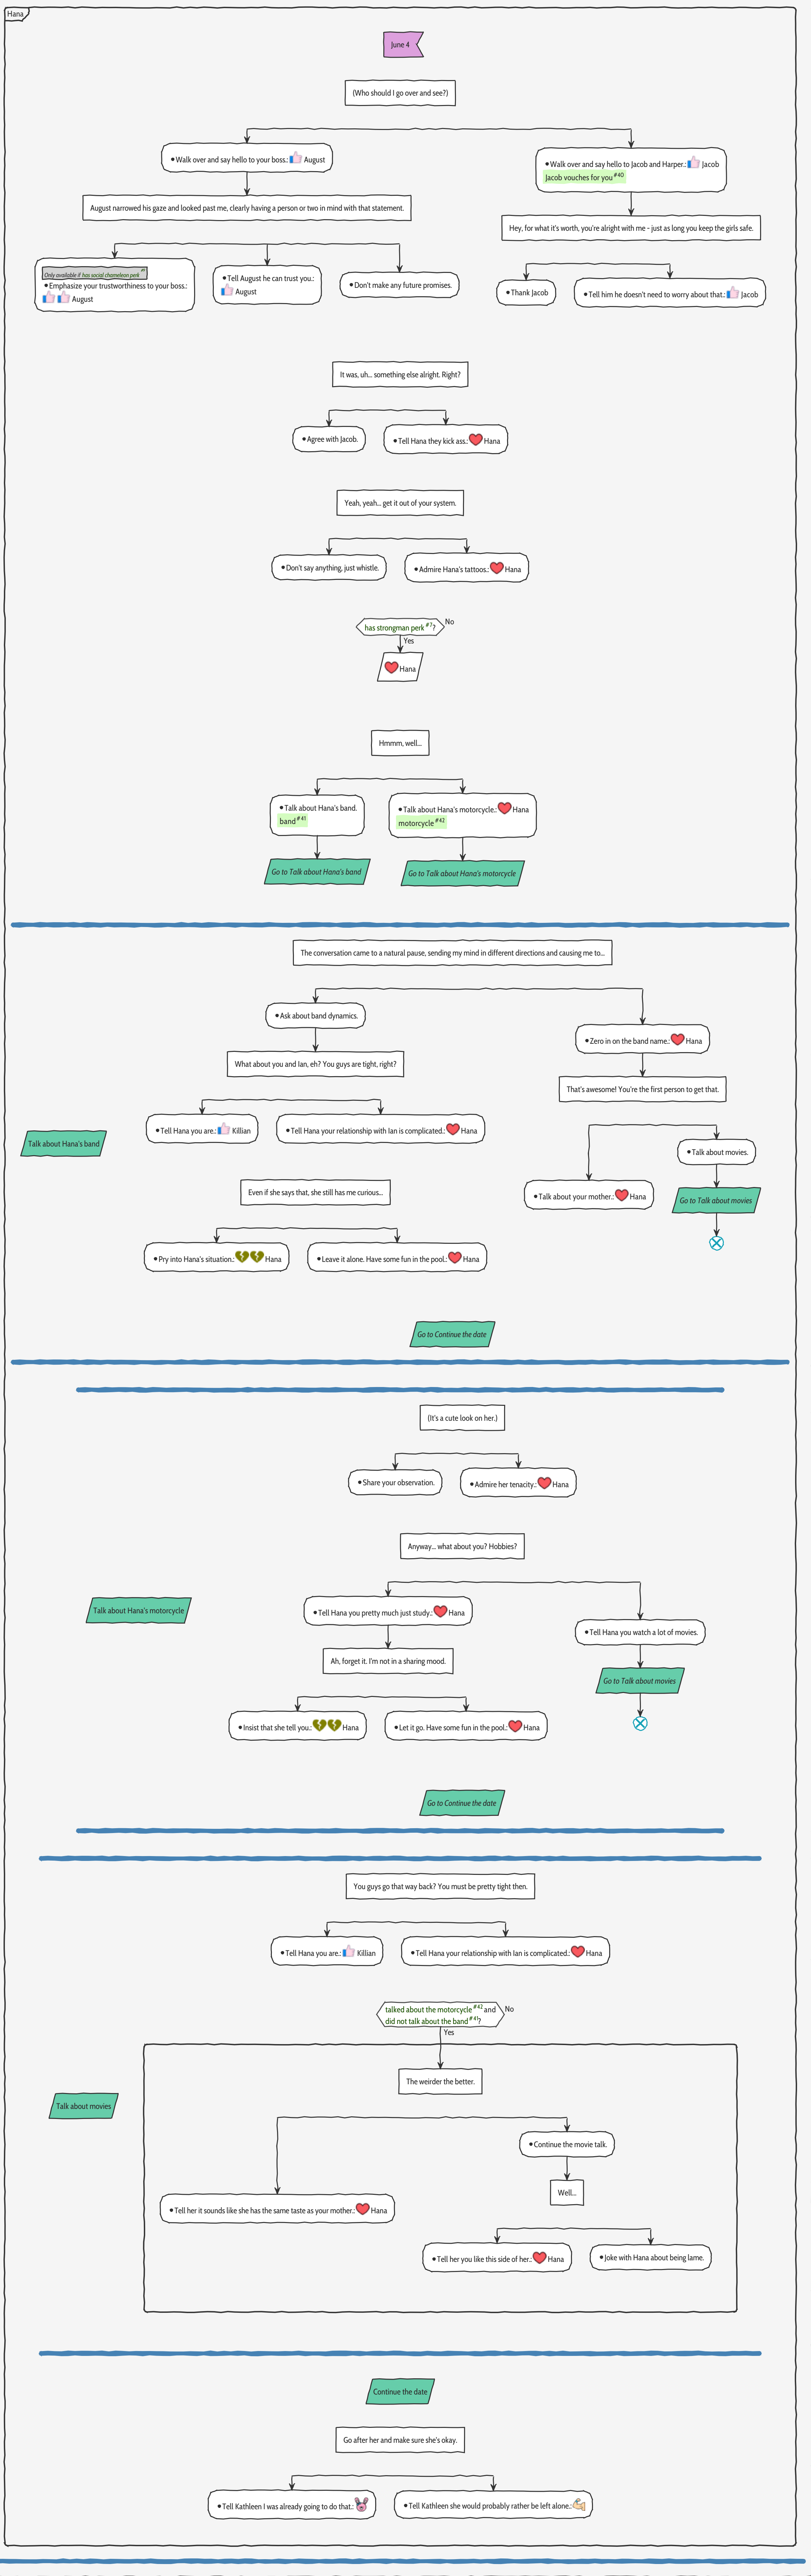

Only decisions that have an impact on the story or your character are shown. There are obviously many scenes that can play differently based on your choices, but "cosmetic" differences or small alterations in the dialogues are not part of this walkthrough.

Pale Carnations Ch3Up4Public Walkthrough rev 1.0.3

Overview

The walkthrough tries to be linear and some sections should be skipped depending on the listed condition(s).

However sometimes it is necessary to jump ahead to a new section completely and this can make it harder to see the flow.

got at least 4 ✔️ ? No

Yes

interview reward #32

Jump to Week 1 - Part 2 ([link](#))

Pale Carnations
Week 1 - Part 2

Scene #17
Rosalind route: Accept her proposal.

Pale Carnations
Week 1 - Part 3

Pale Carnations Week 1 Exhibition