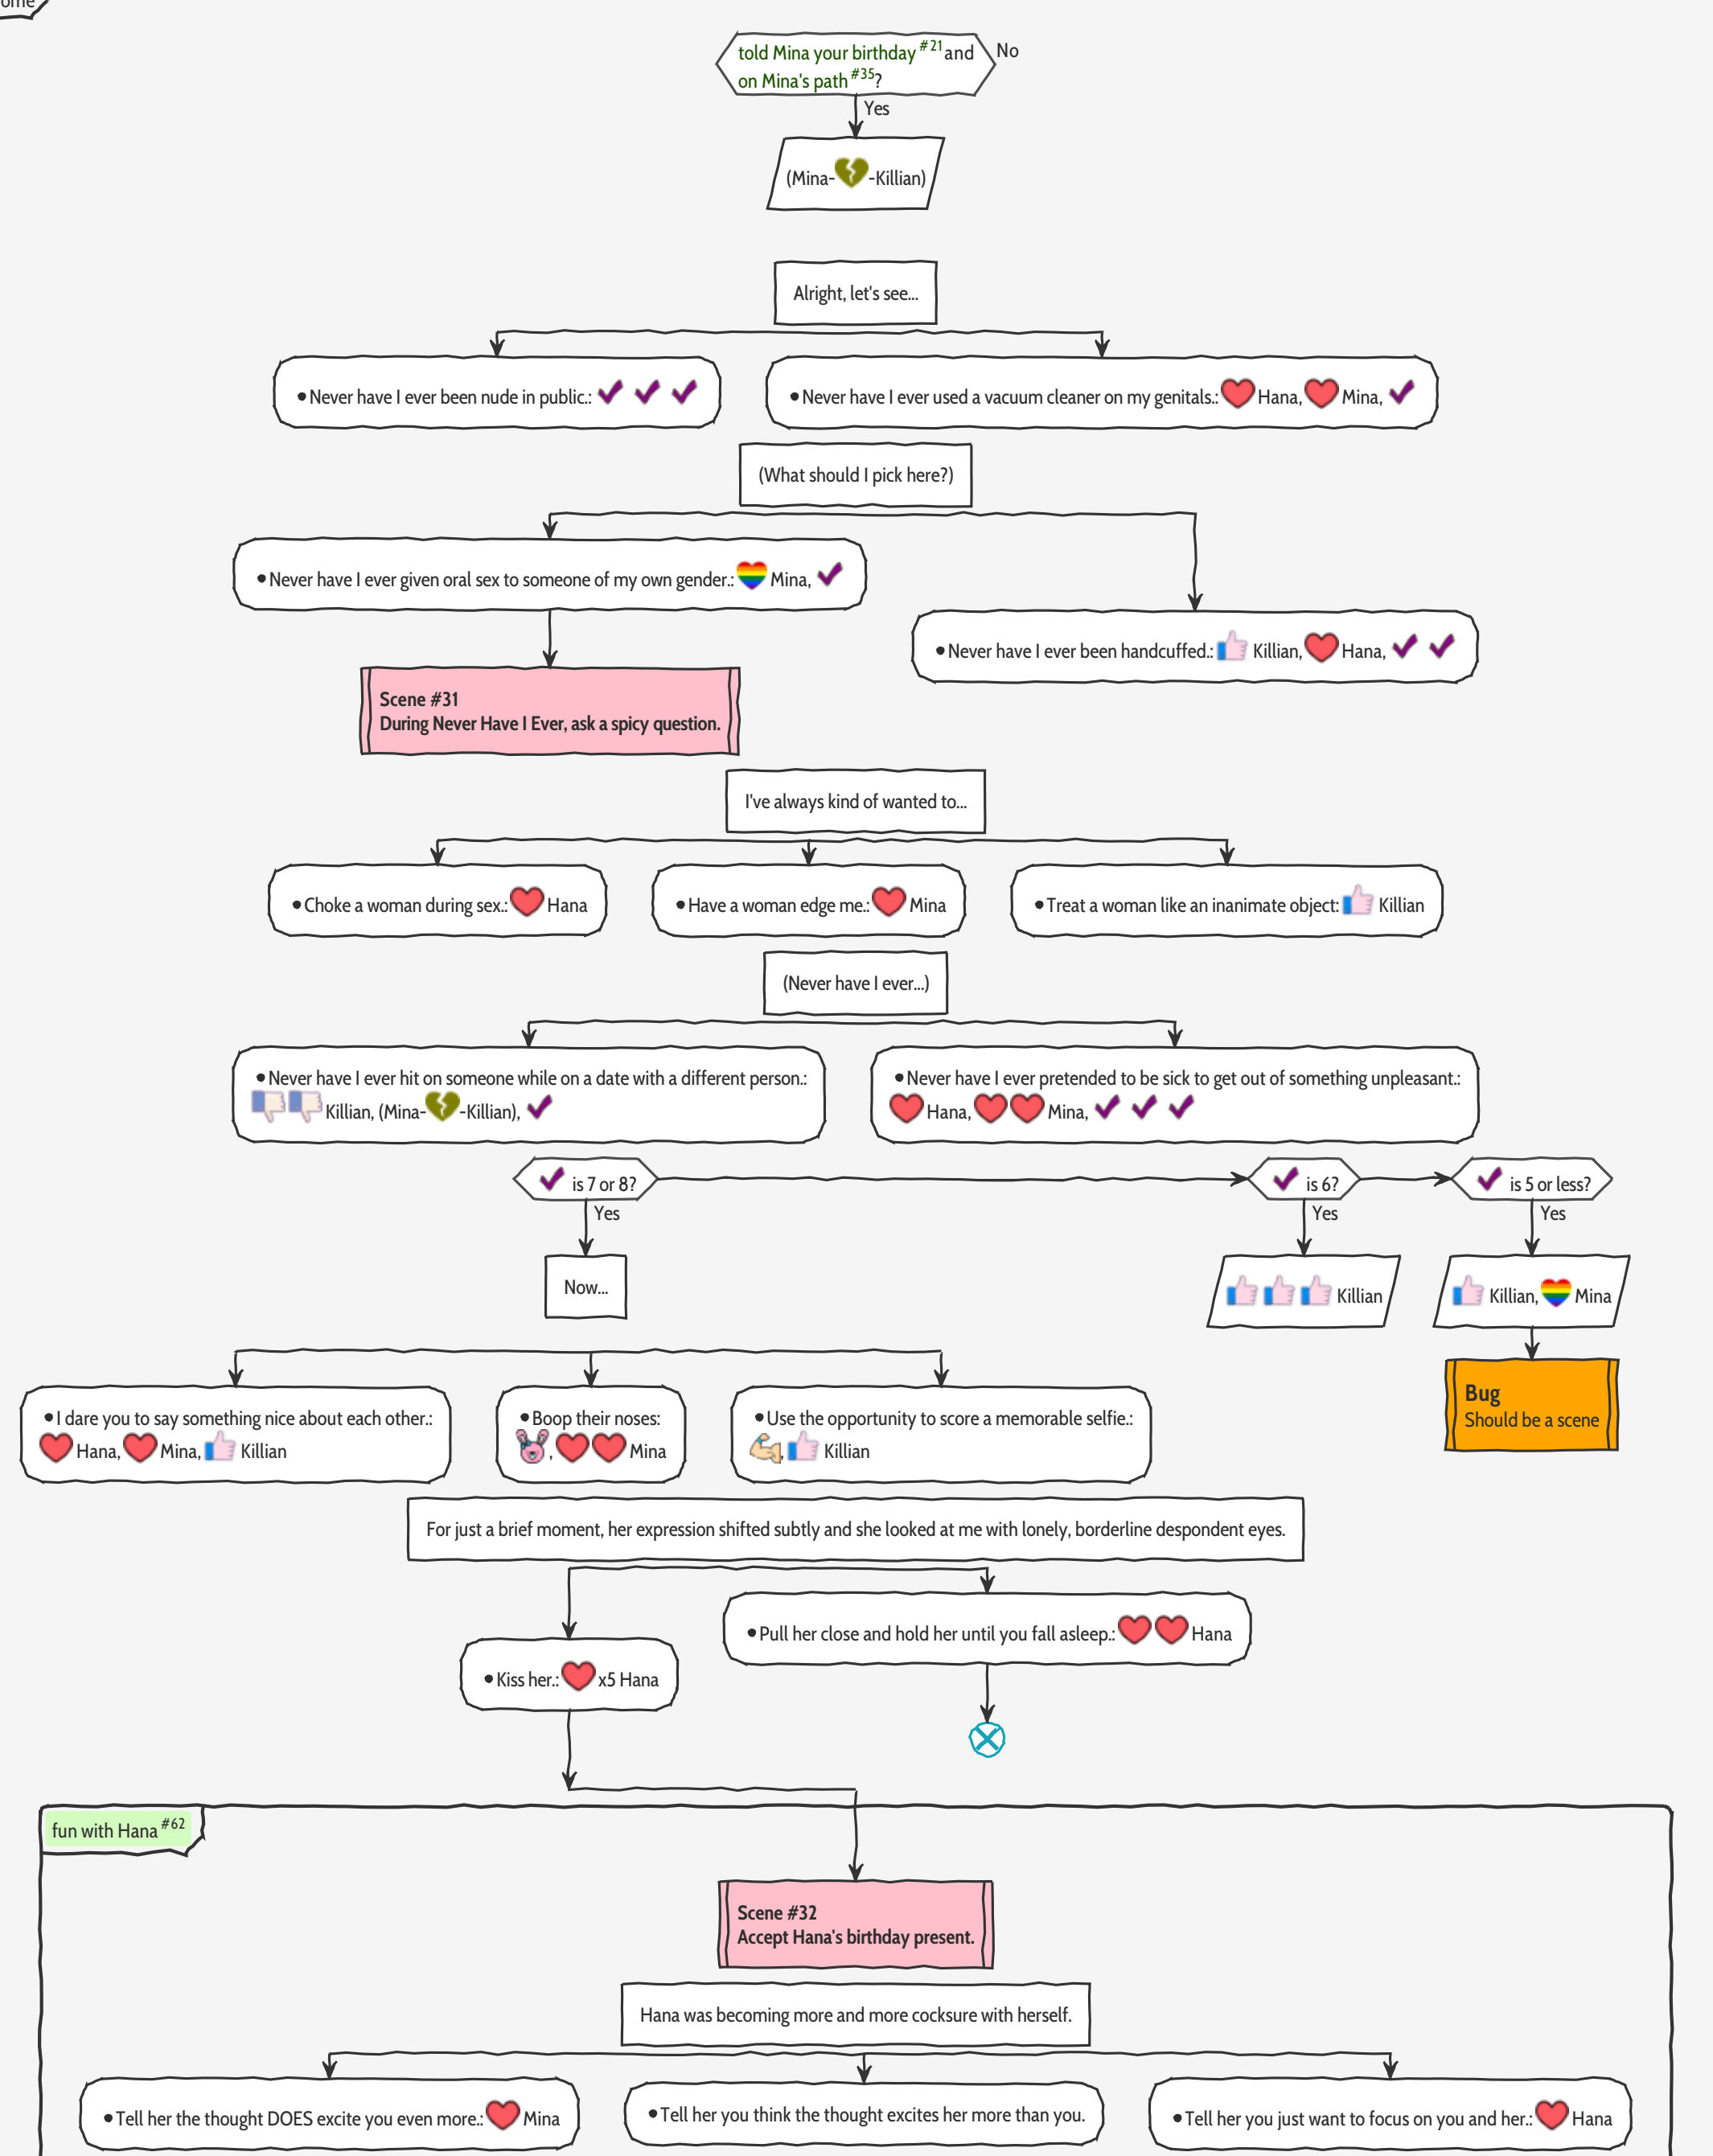

Pale Carnations Week 2