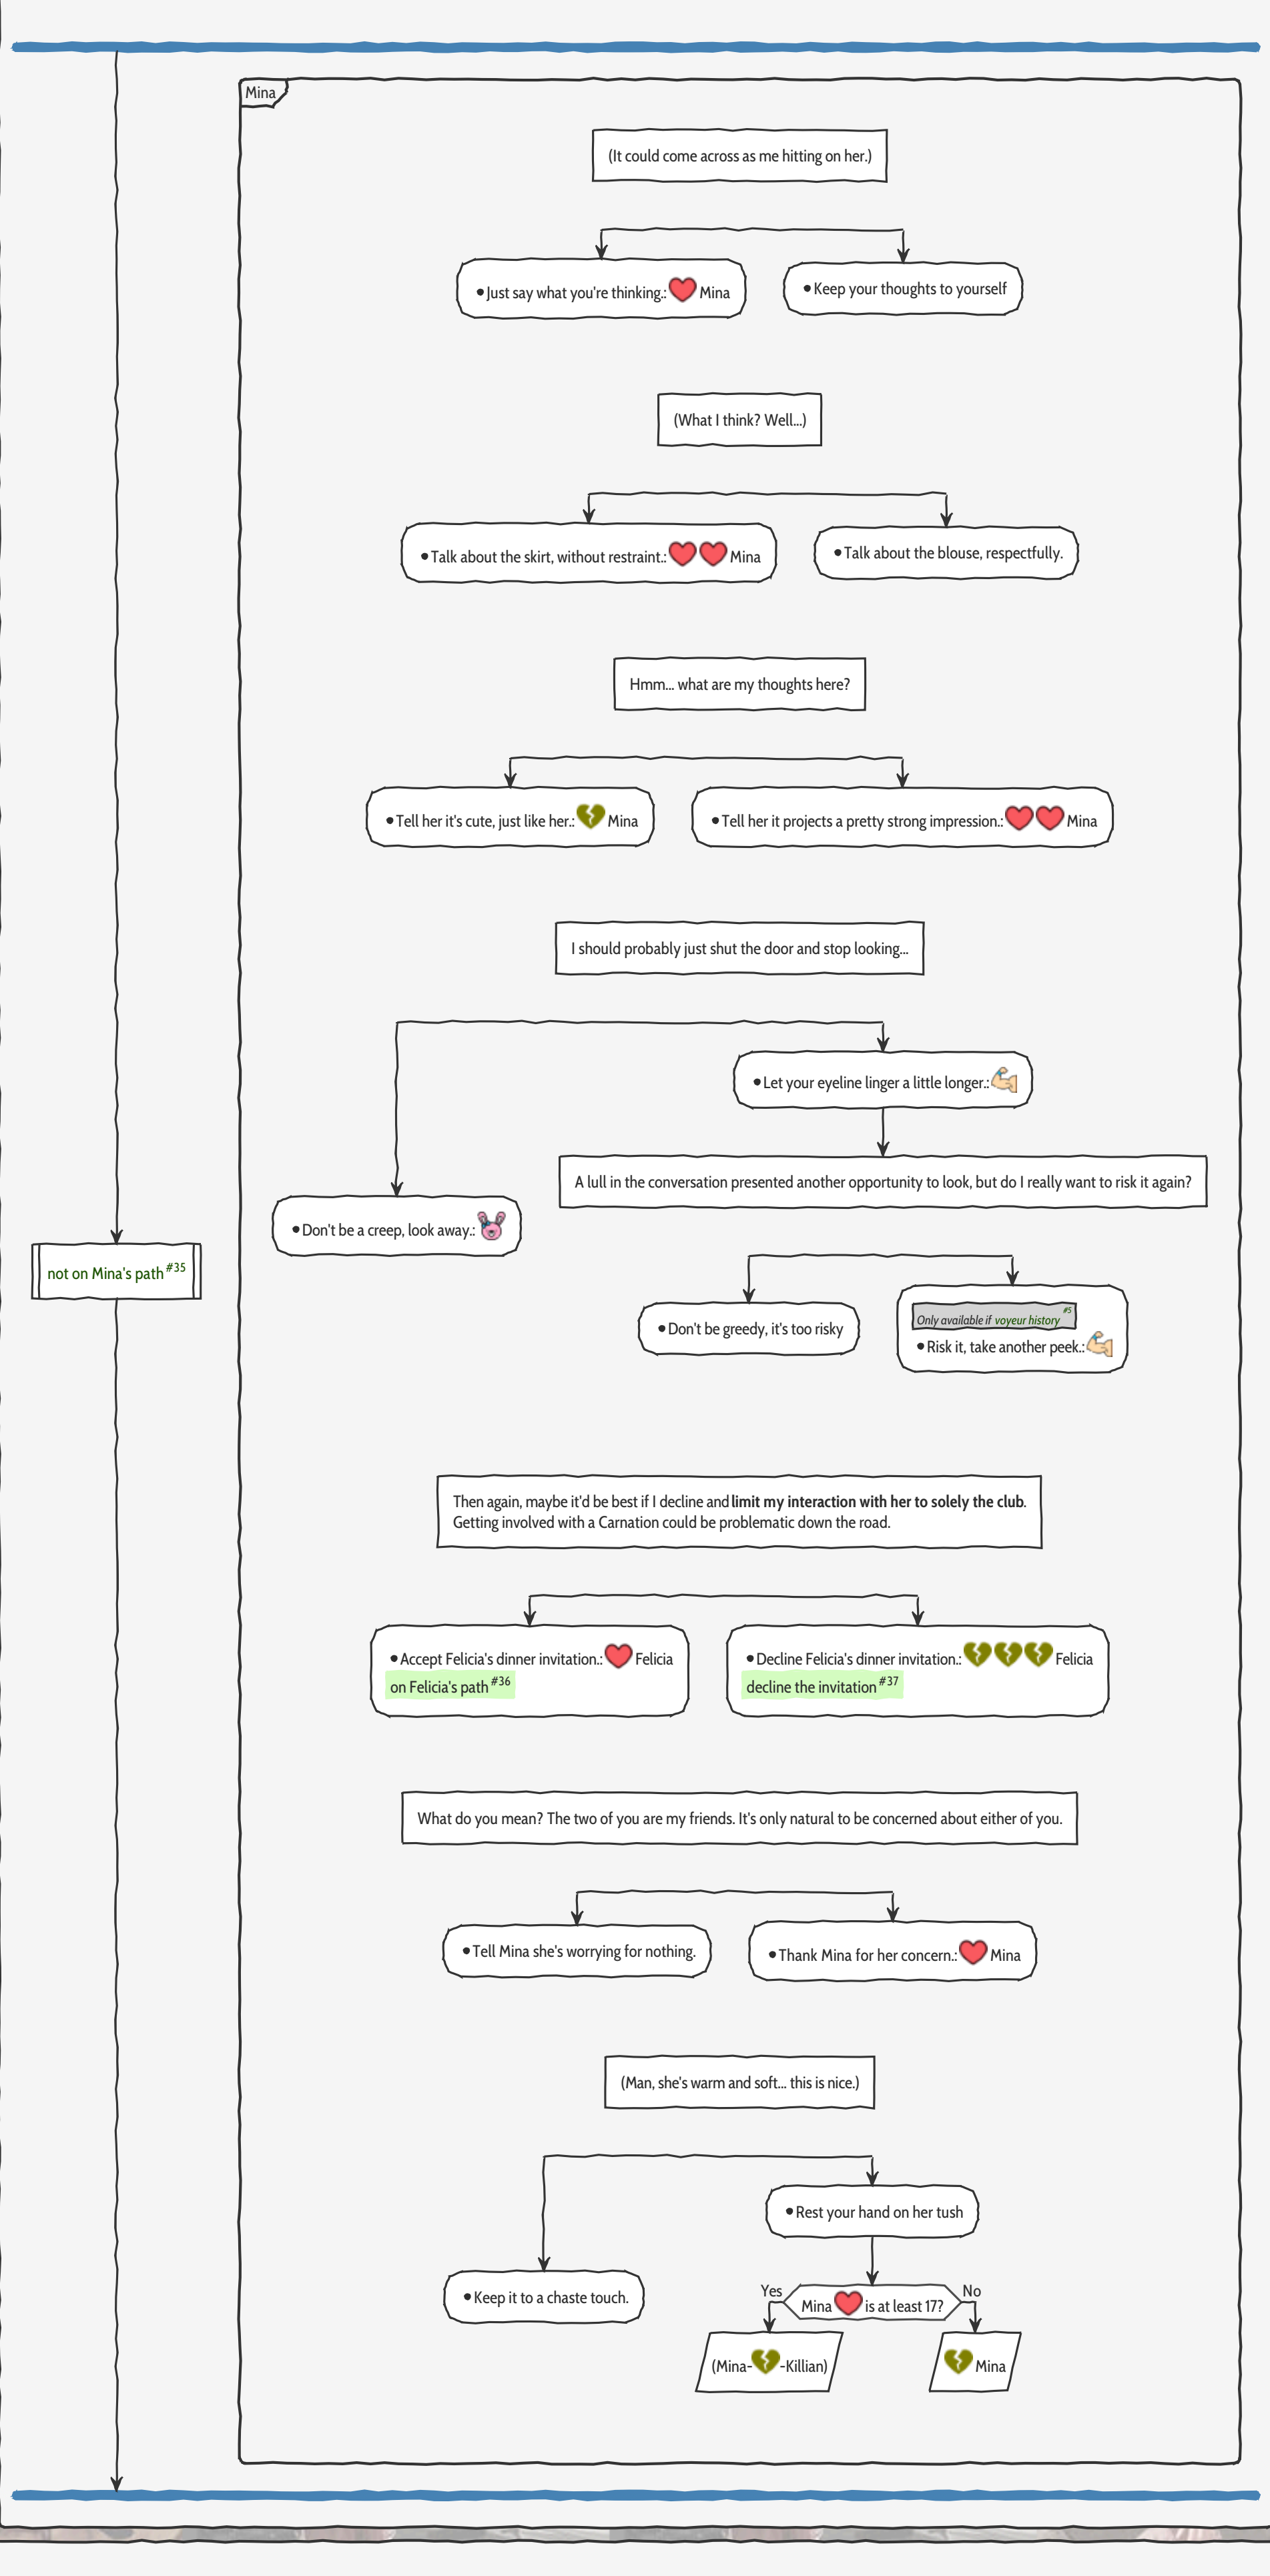

got at least 4 ✔️ ? No

Yes

interview reward #32

Jump to Week 1 - Part 2 ([link](#))

Pale Carnations
Week 1 - Part 2

Scene #17
Rosalind route: Accept her proposal.

Pale Carnations
Week 1 - Part 3

Pale Carnations Week 1 Exhibition