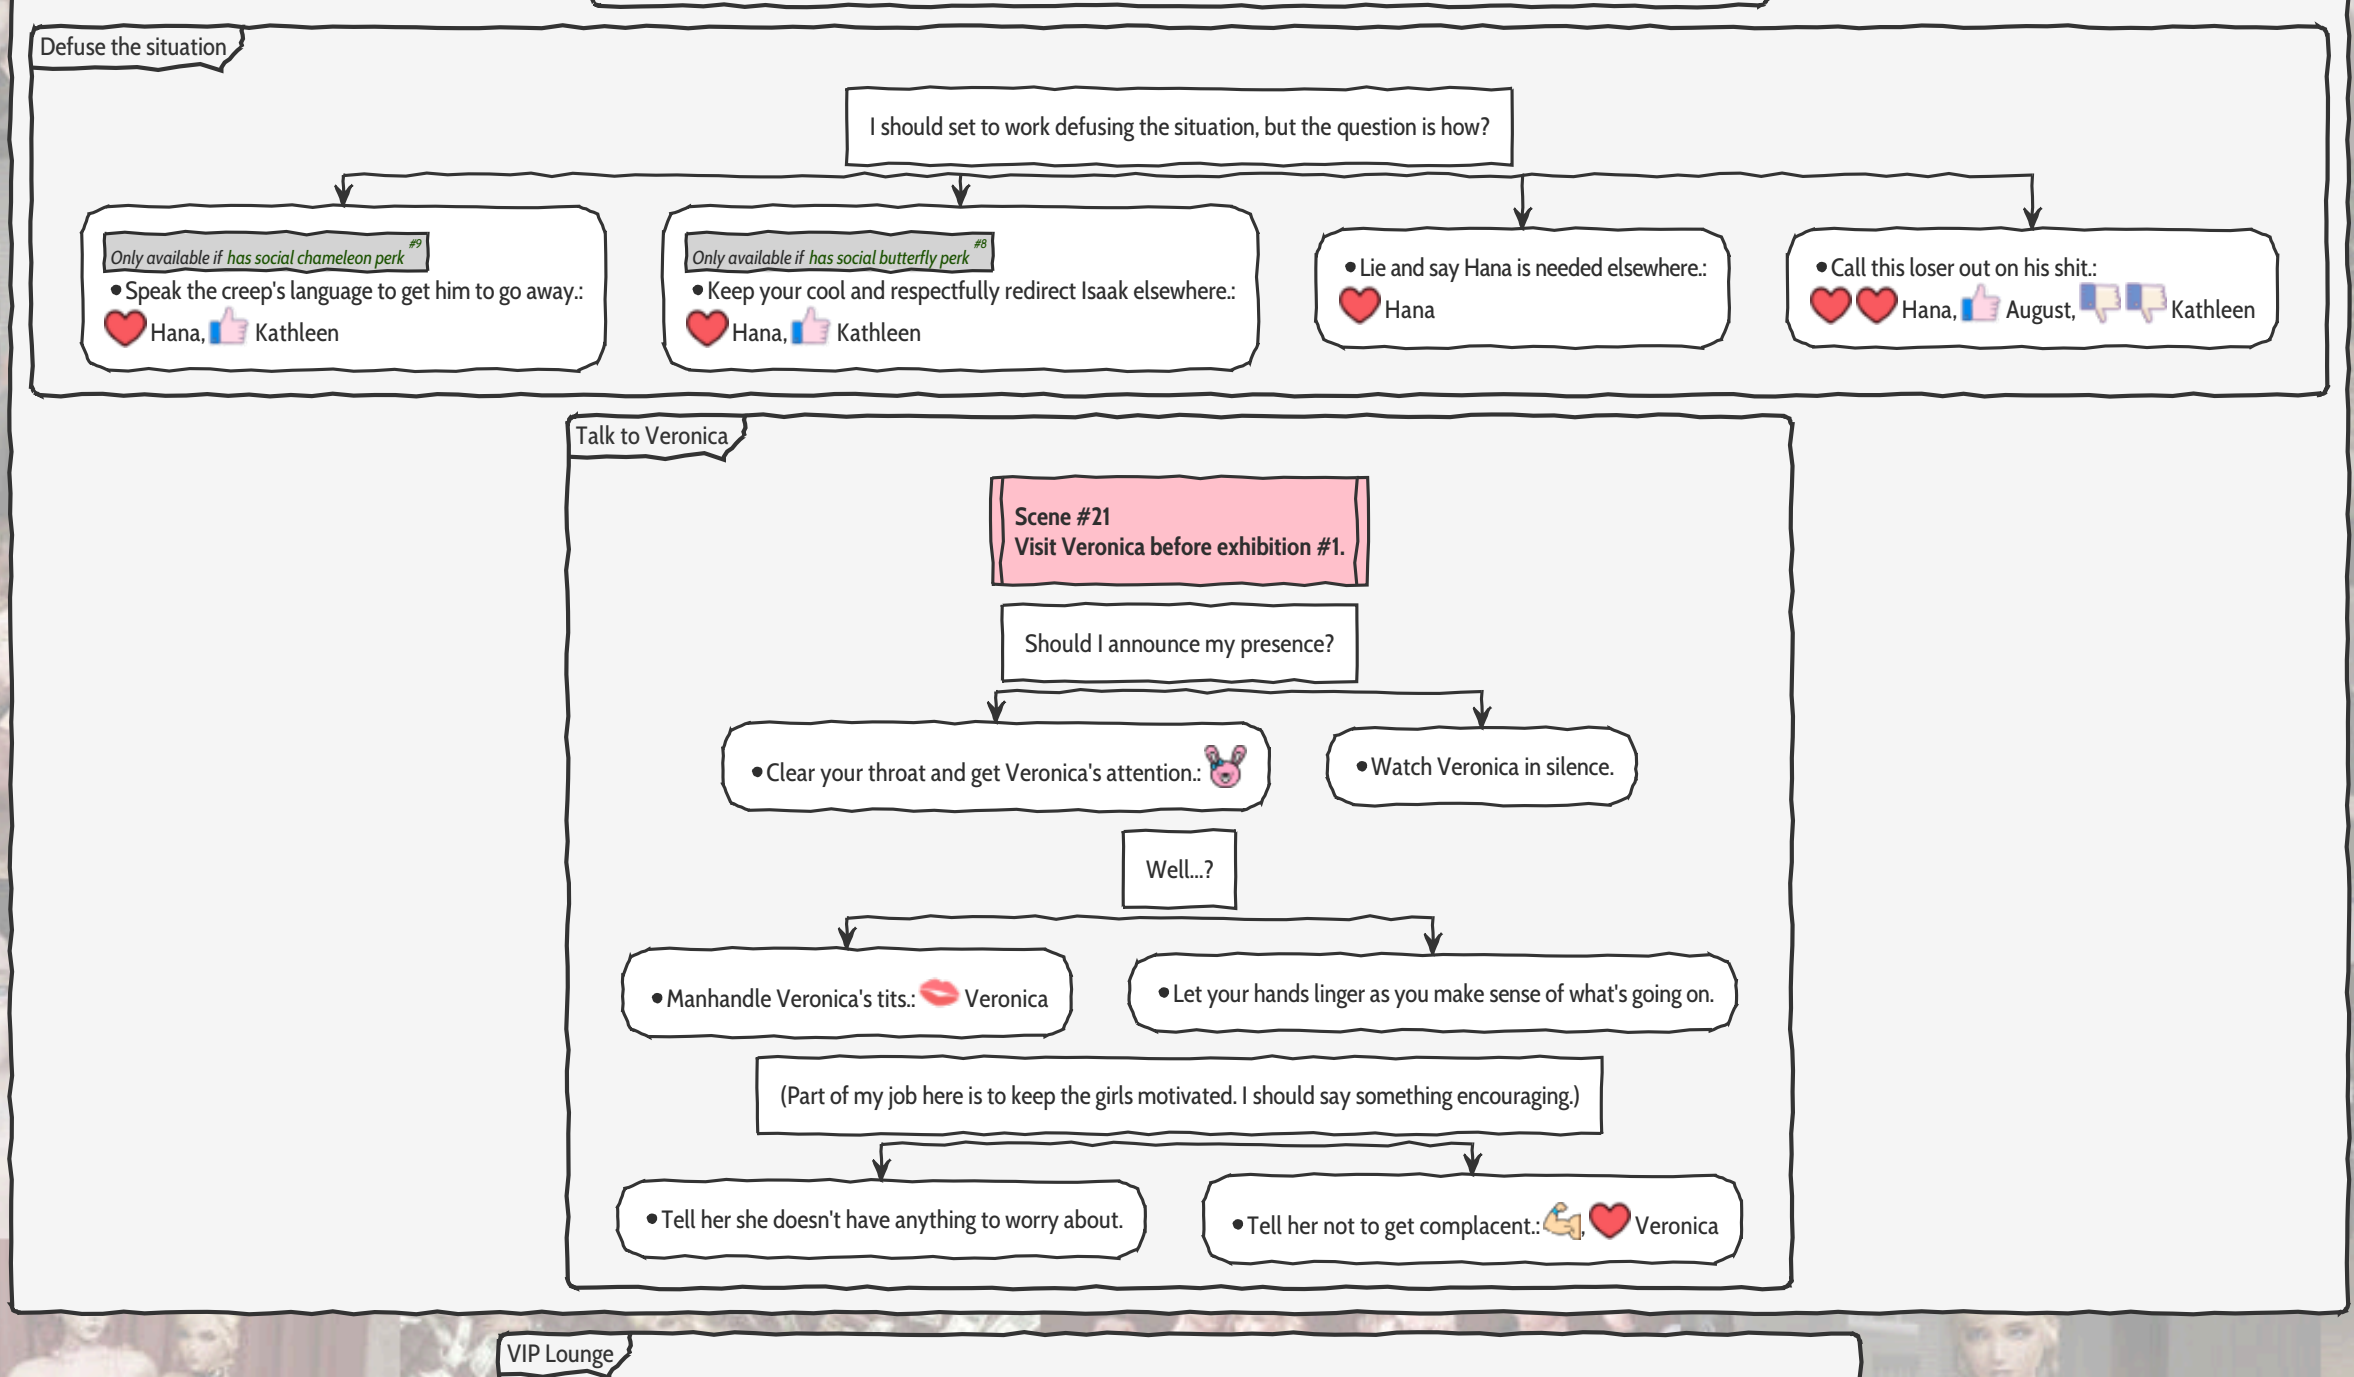

• Get her to bend over even further. For science.: ✔️

Wait, is this really such a good idea?

• Tell her that's perfect.

• Throw caution to the wind. Do what needs to be done!: 🍷💋 Veronica, ✔️

• Disengage. It's too risky!

got at least 4 ✔️ ? No

Yes

interview reward #32

Jump to Week 1 - Part 2 ([link](#))

Pale Carnations
Week 1 - Part 2

Scene #17
Rosalind route: Accept her proposal.

Pale Carnations
Week 1 - Part 3

Pale Carnations Week 1 Exhibition