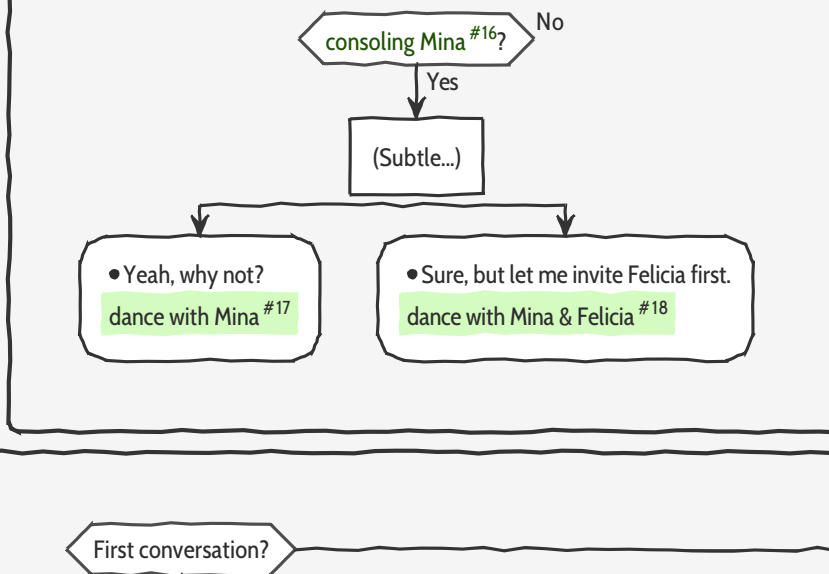

Pale Carnations Prologue - Part 1