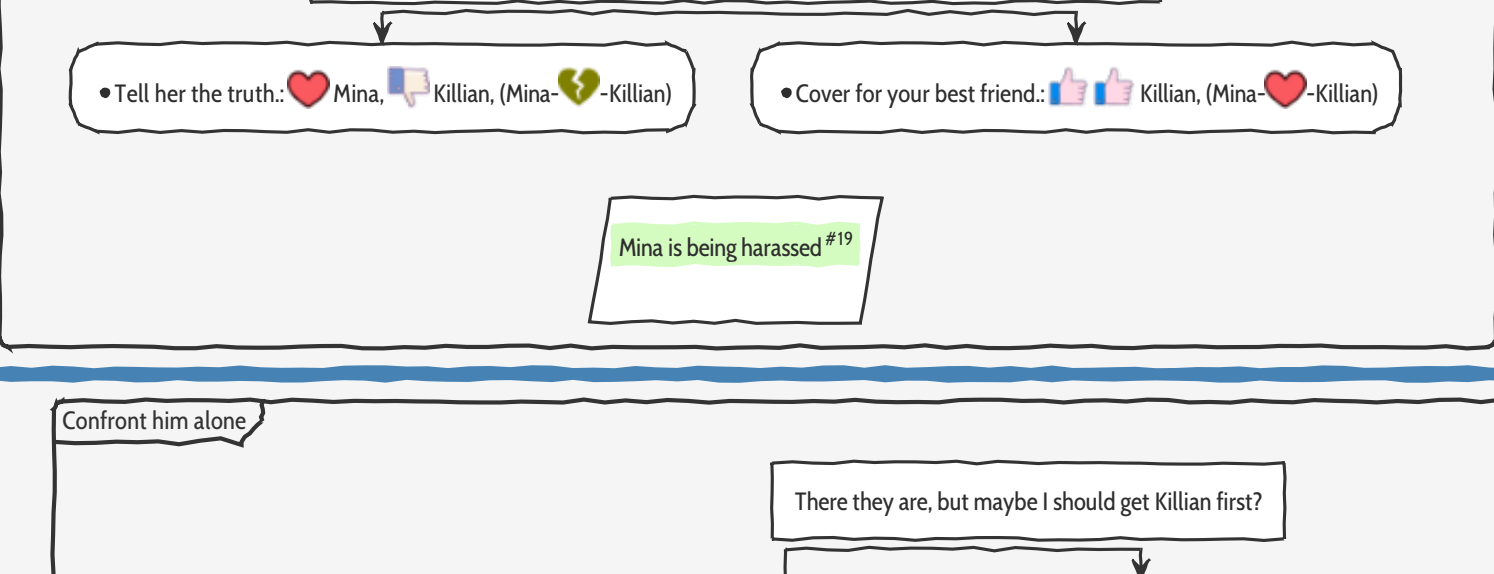

Pale Carnations Ch3Up4Public Walkthrough rev 1.0.3

Overview

The walkthrough tries to be linear and some sections should be skipped depending on the listed condition(s).

However sometimes it is necessary to jump ahead to a new section completely and this can make it harder to see the flow.

Refer to this overview page to see the big picture.

Pale Carnations Prologue - Part 1

Pale Carnations
Prologue - Killian's penthouse suite

after party at Ian's #20

Fun with Felicia

Threesome Felicia/Killian