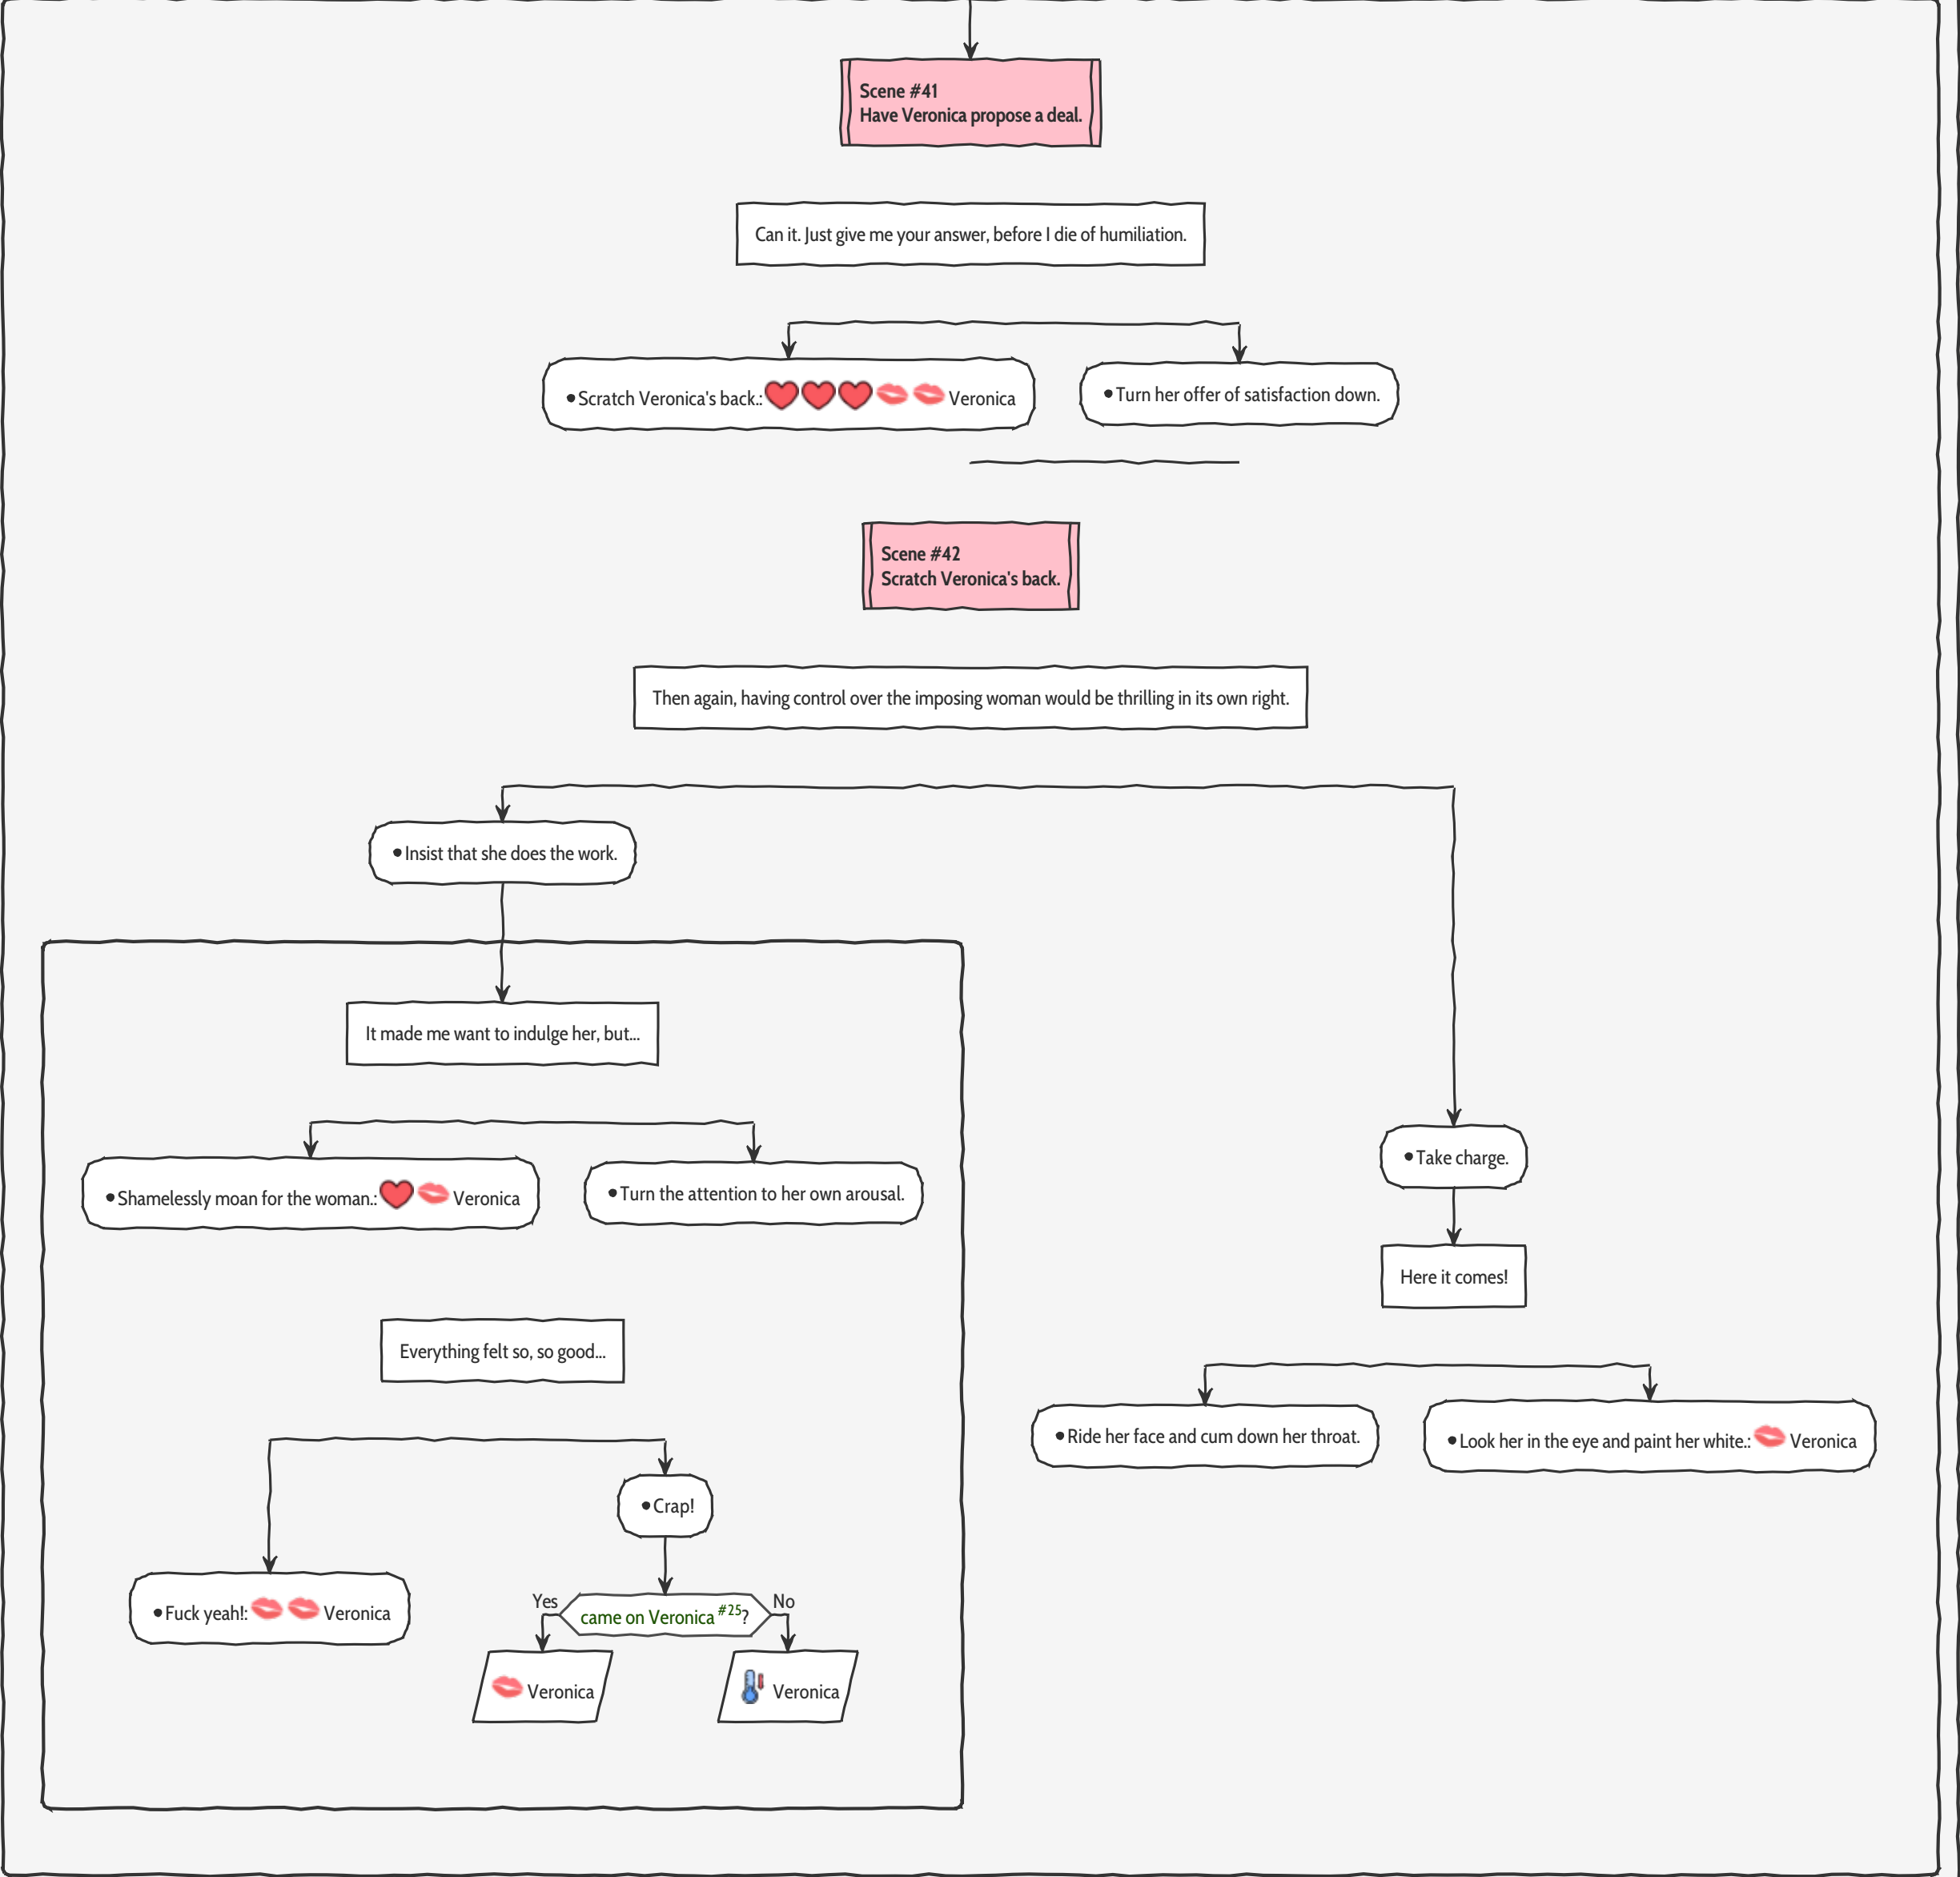

Pale Carnations
Week 2 - Veronica