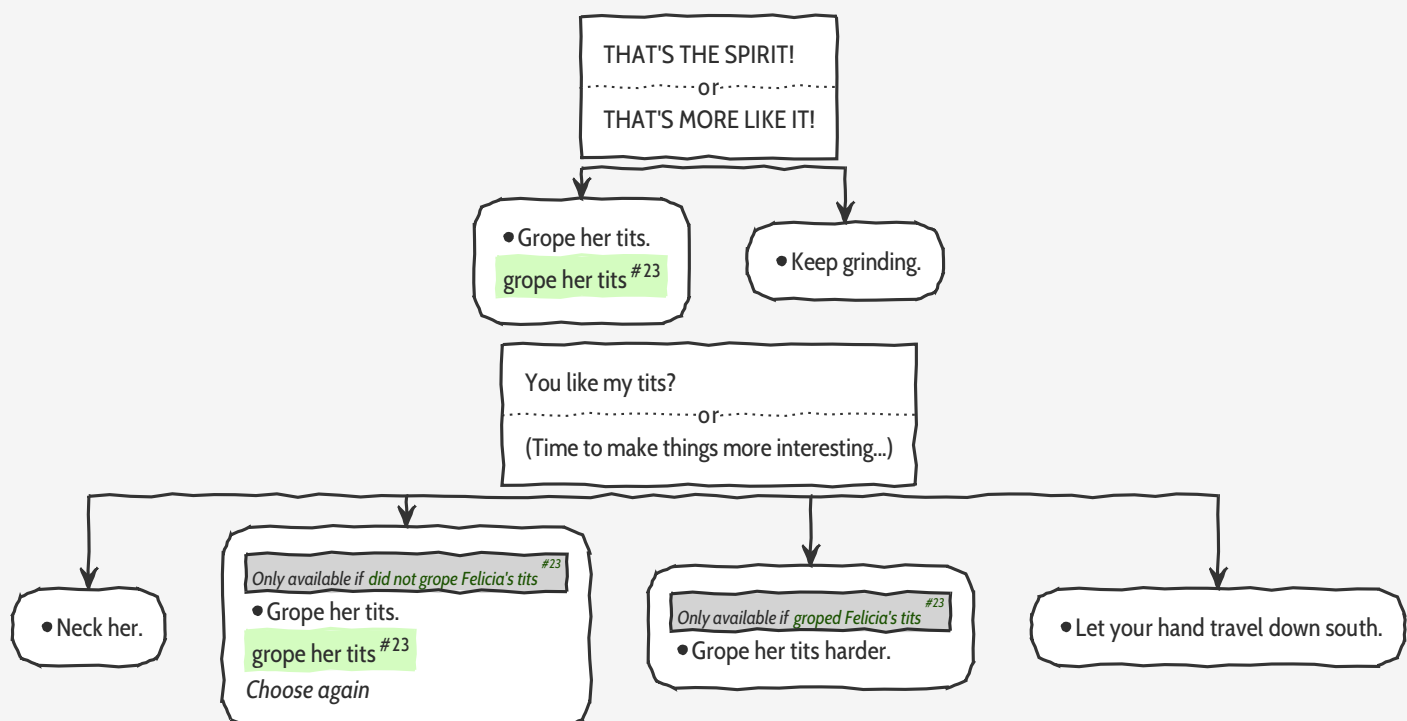

Pale Carnations
Prologue - Fun with Felicia

Felicia