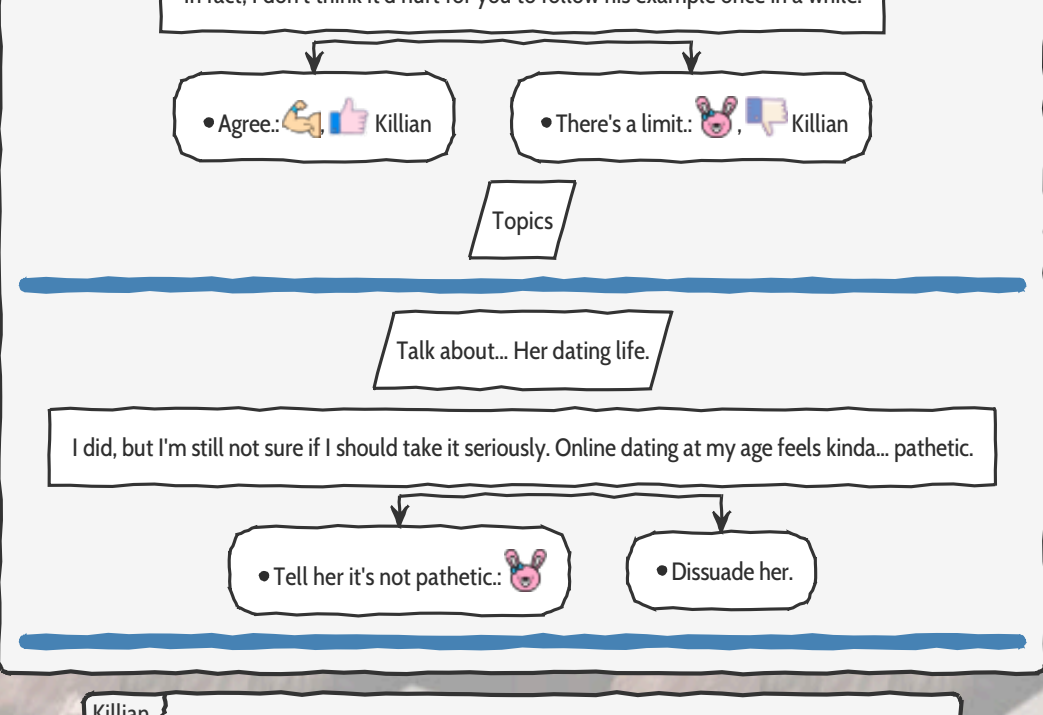

Pale Carnations Prologue - Part 1