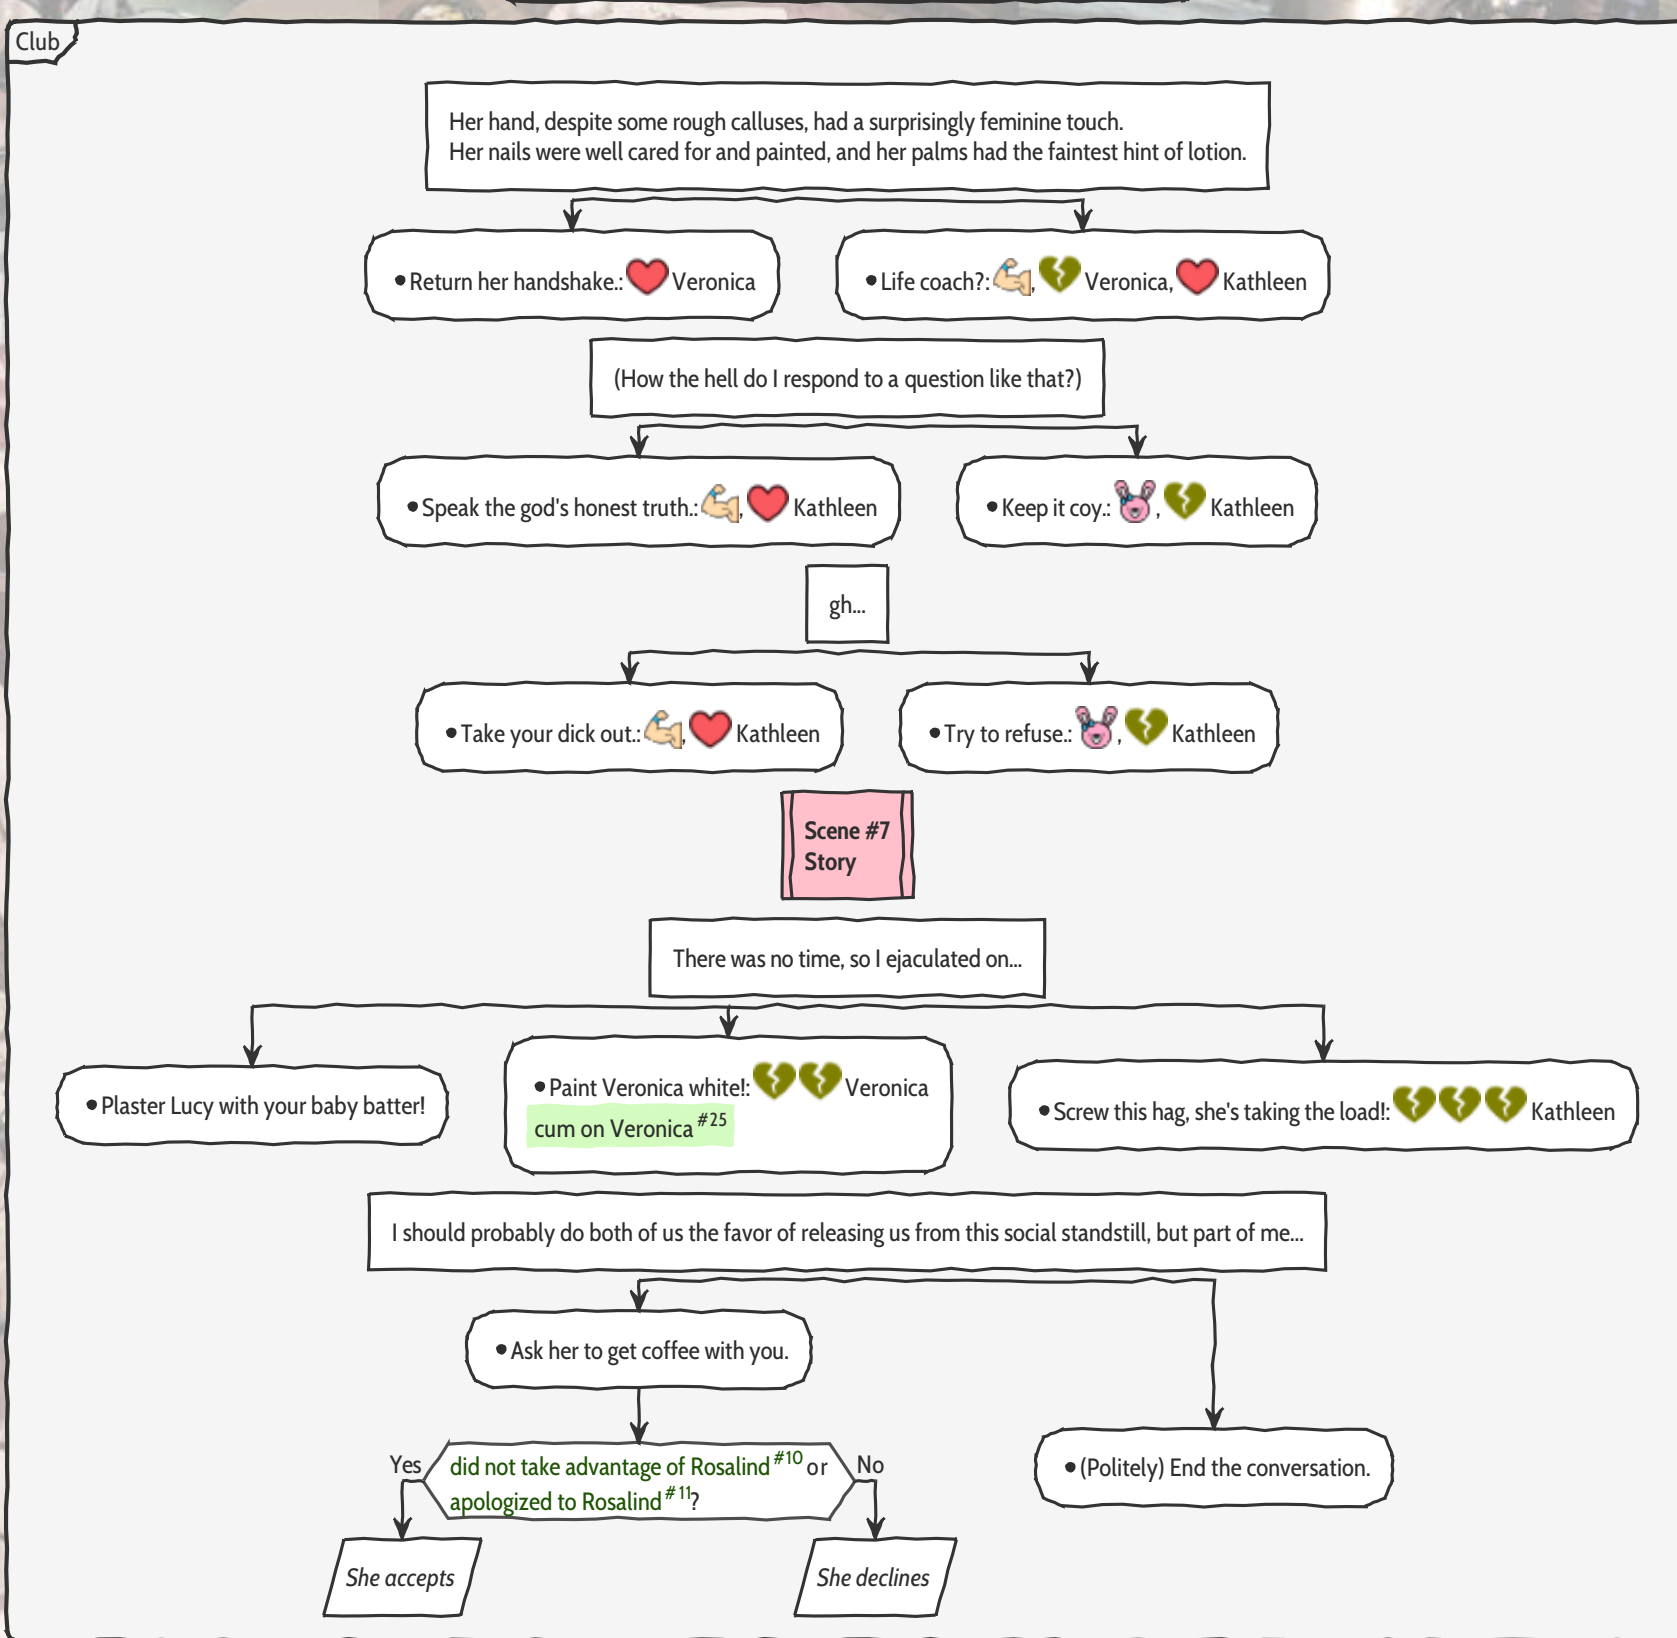

Pale Carnations Prologue - Part 2