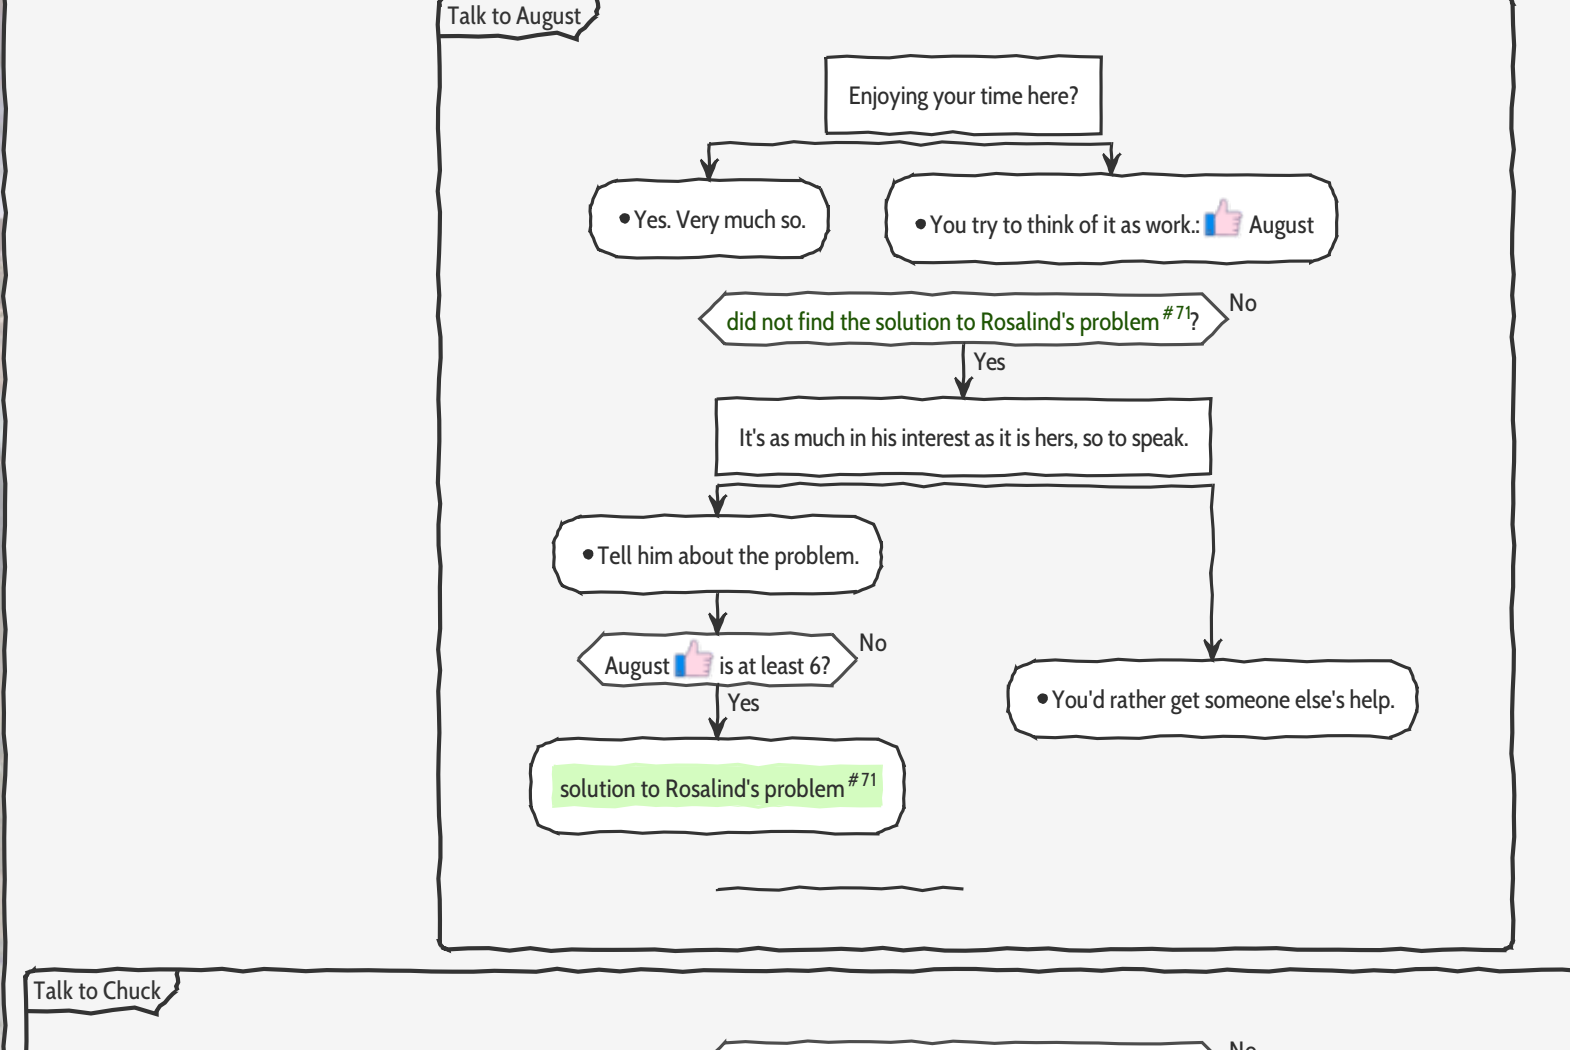

Pale Carnations Week 2 - Part 2