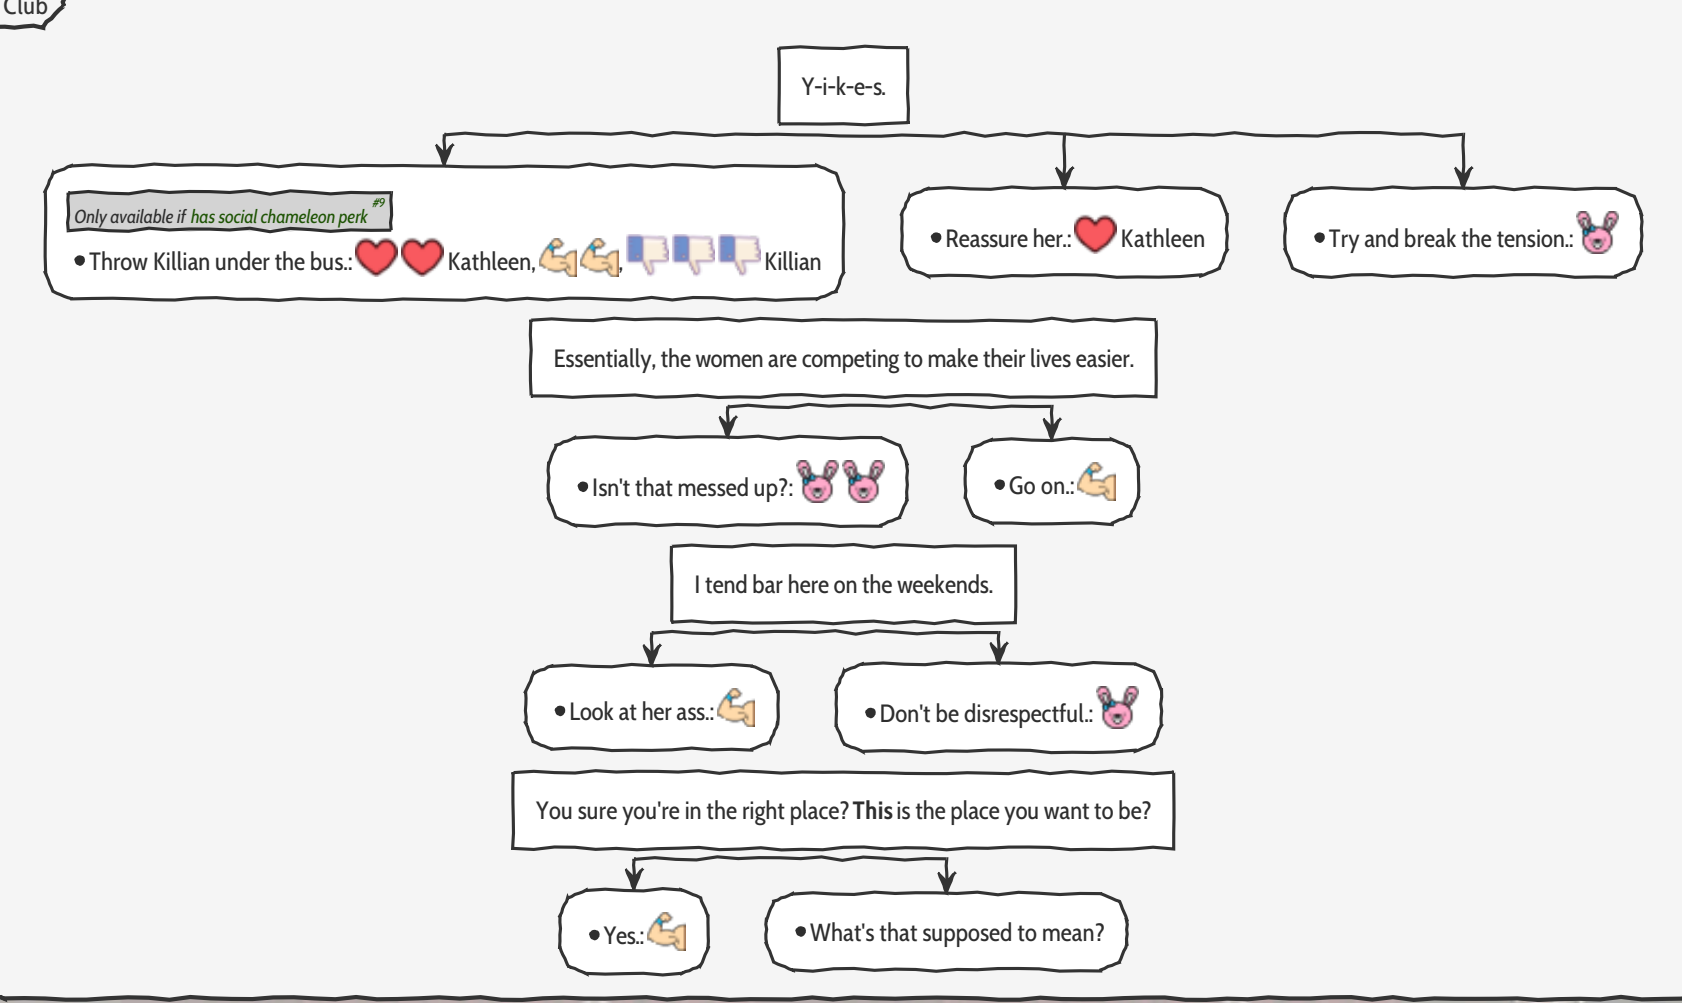

Pale Carnations Prologue - Part 1