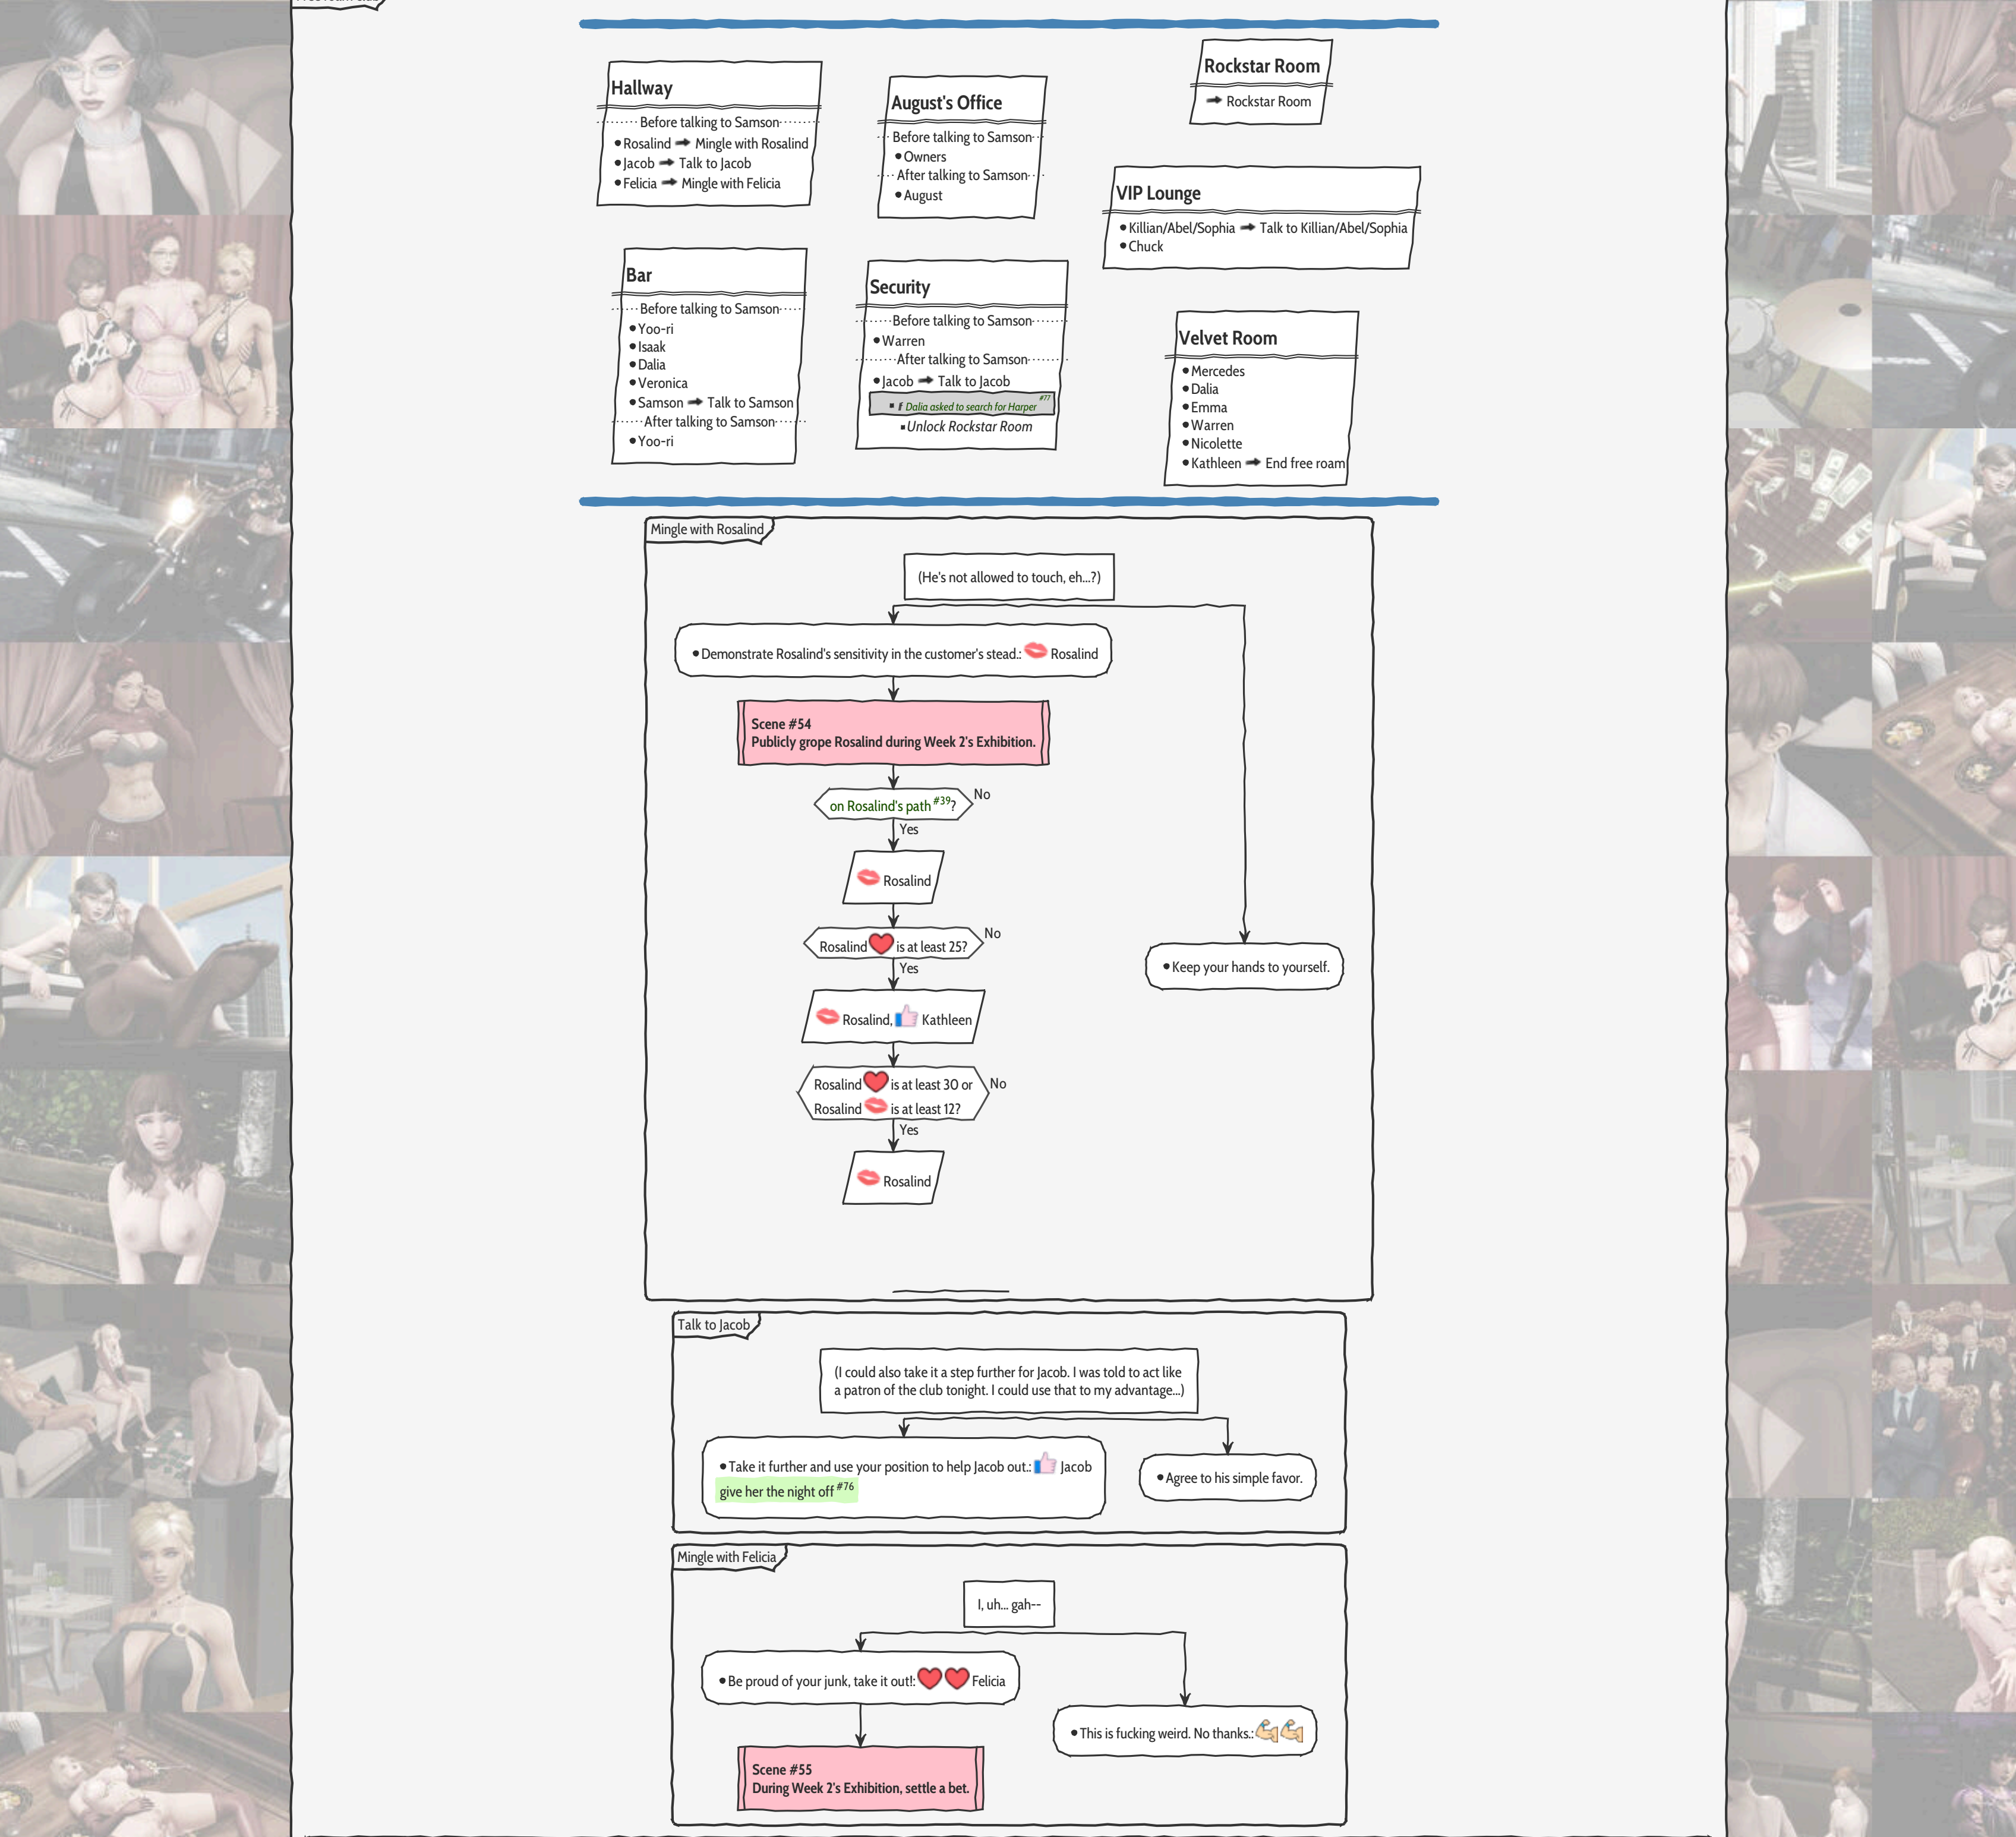

Pale Carnations Week 2 Exhibition