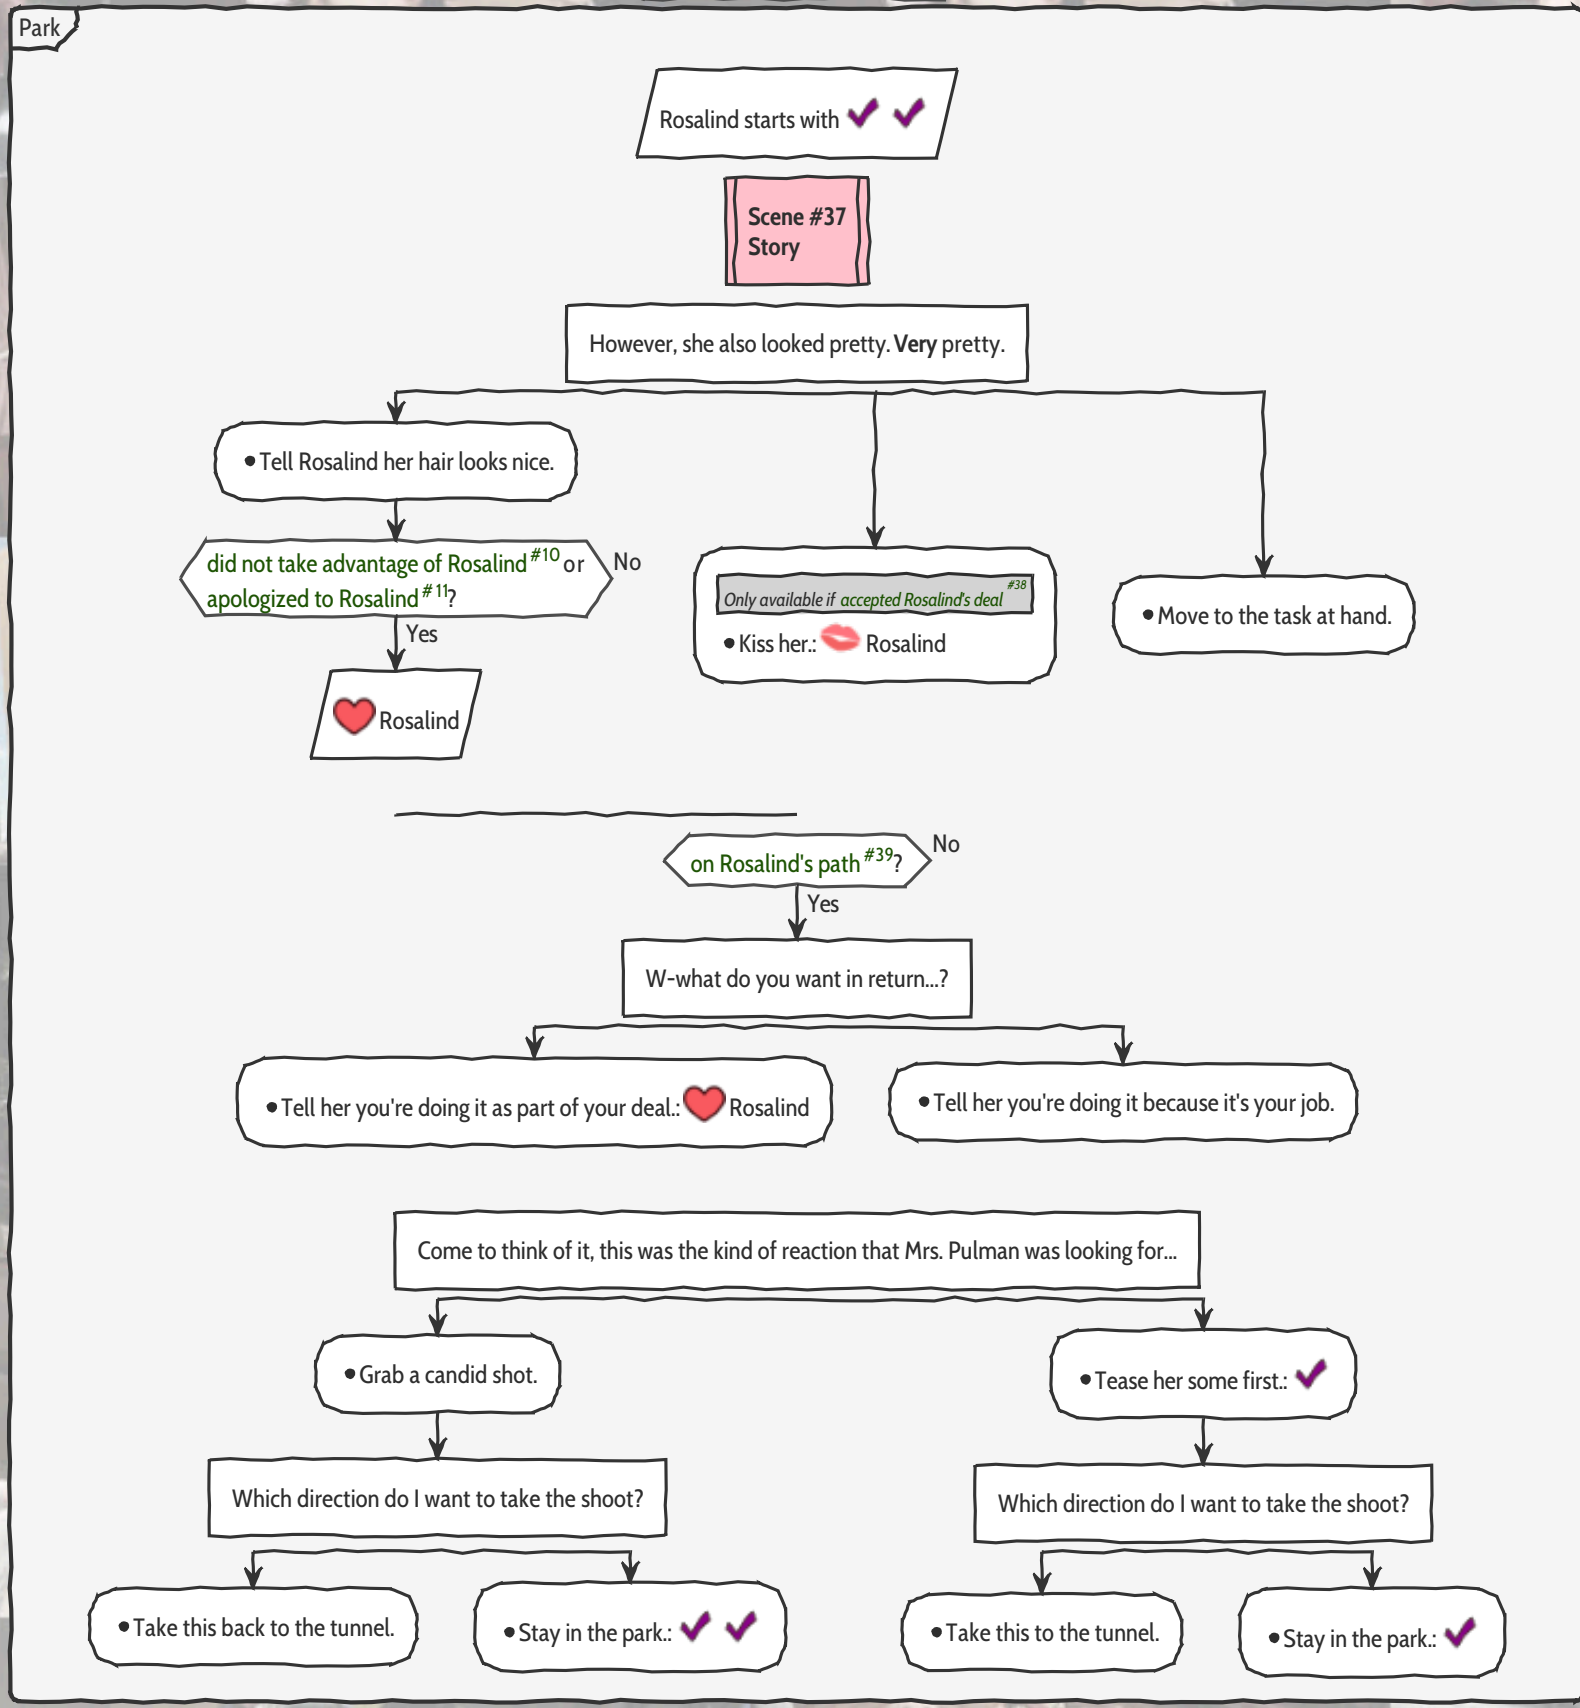

Pale Carnations
Week 2 - Rosalind