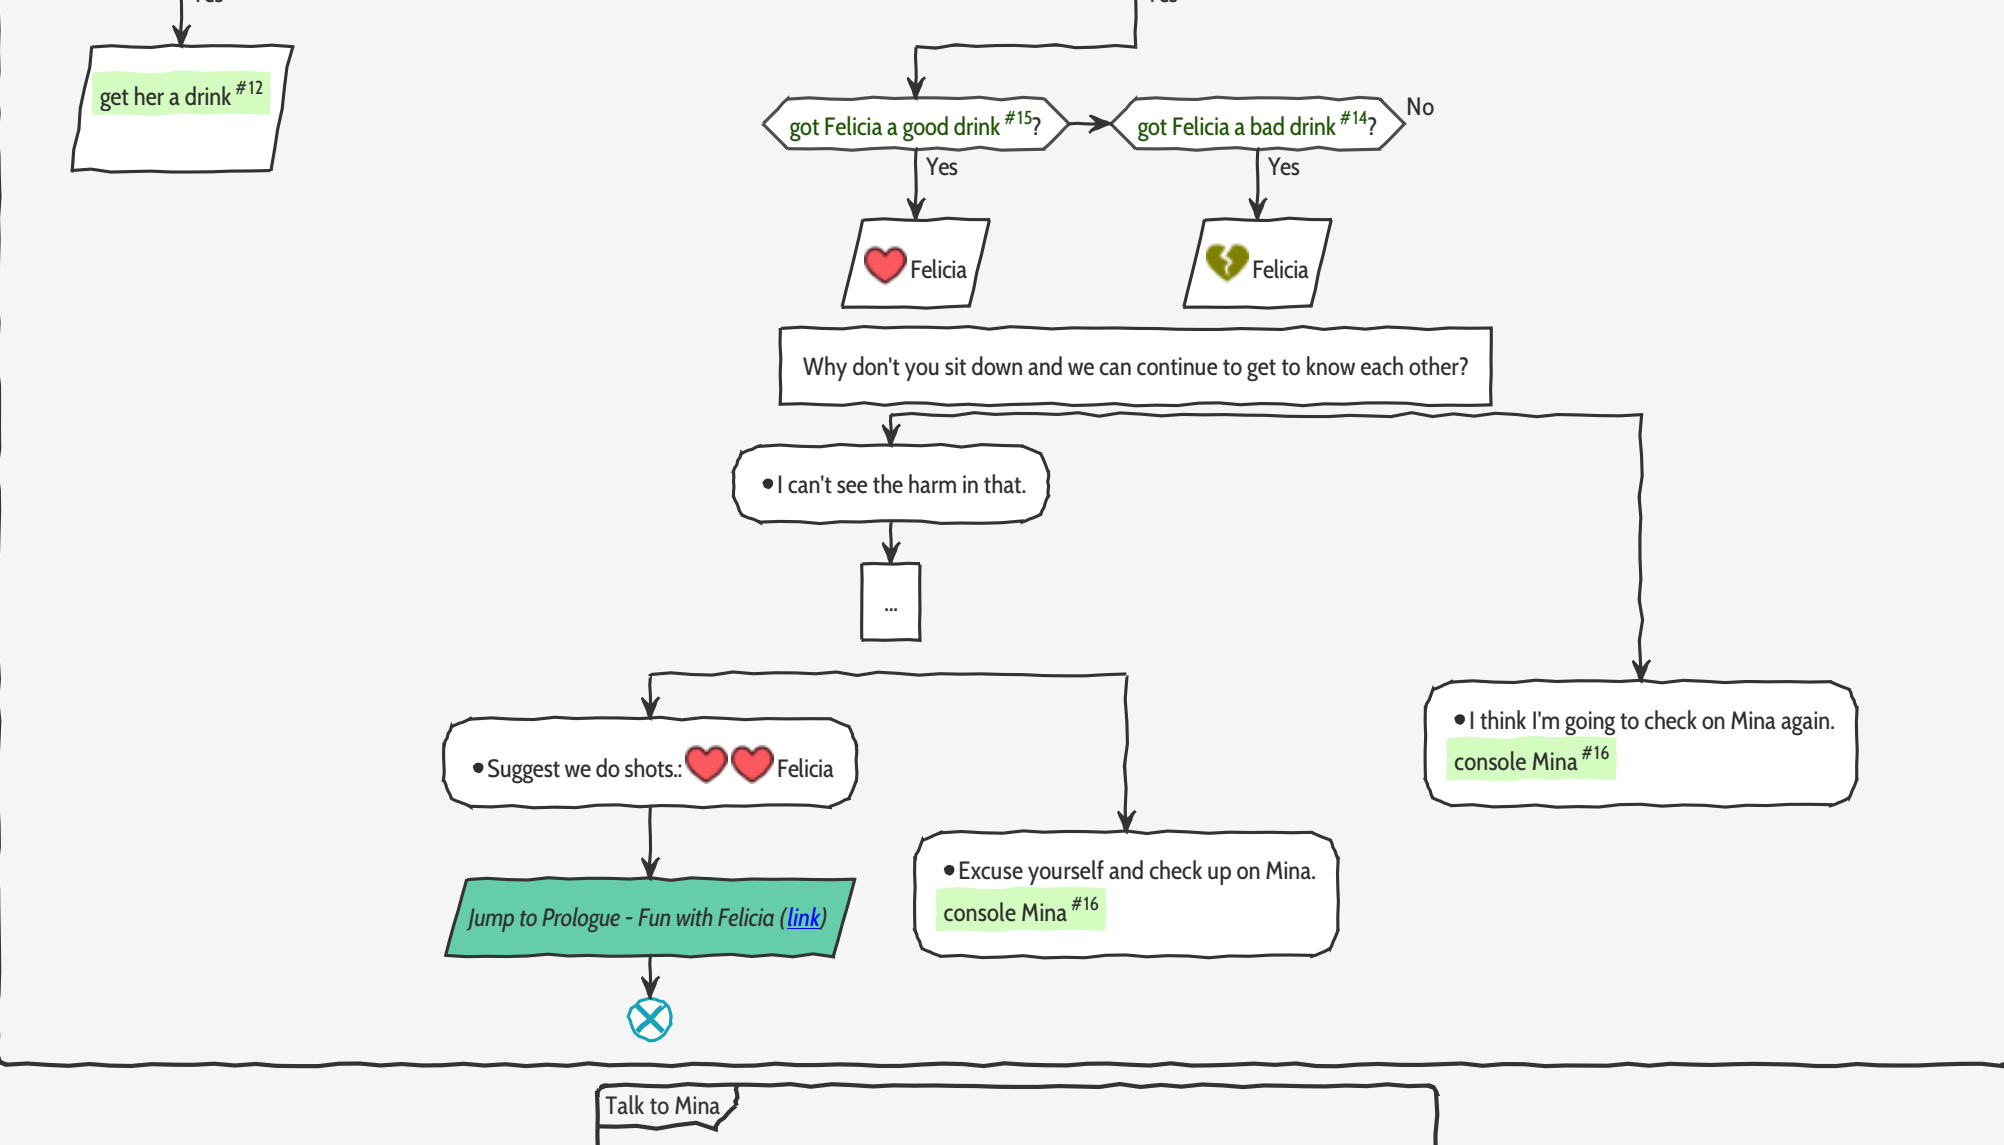

Pale Carnations Prologue - Part 1