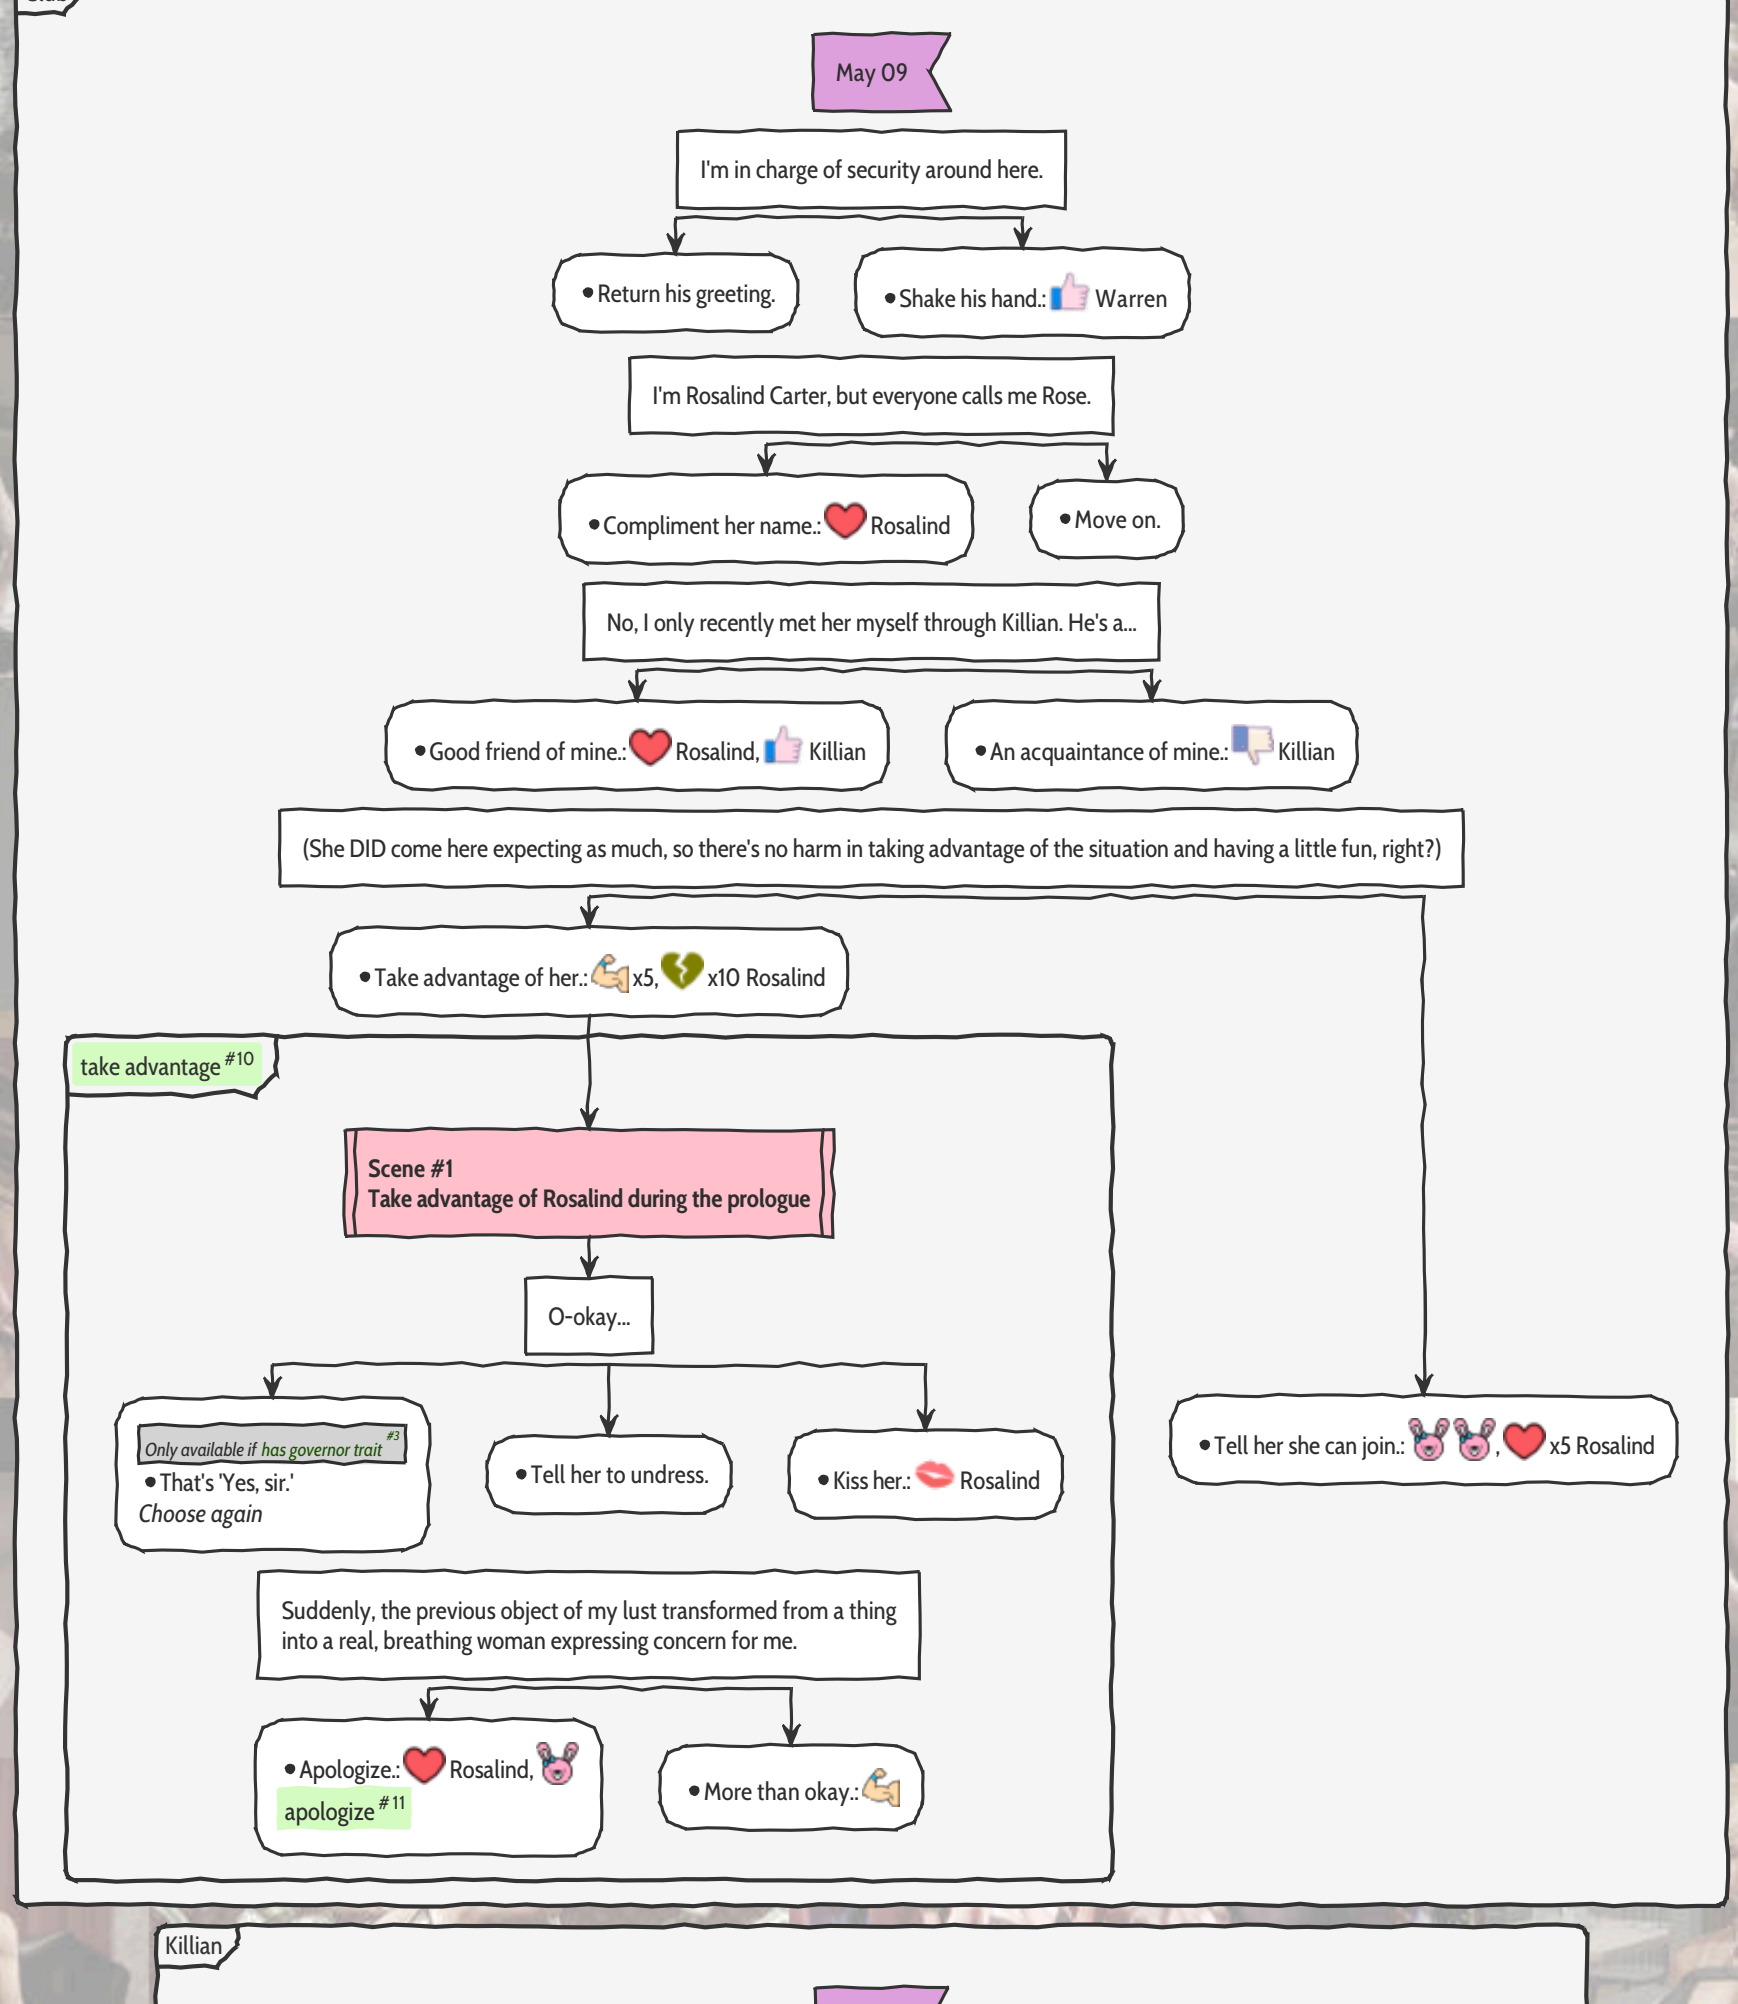

Pale Carnations Prologue - Part 1