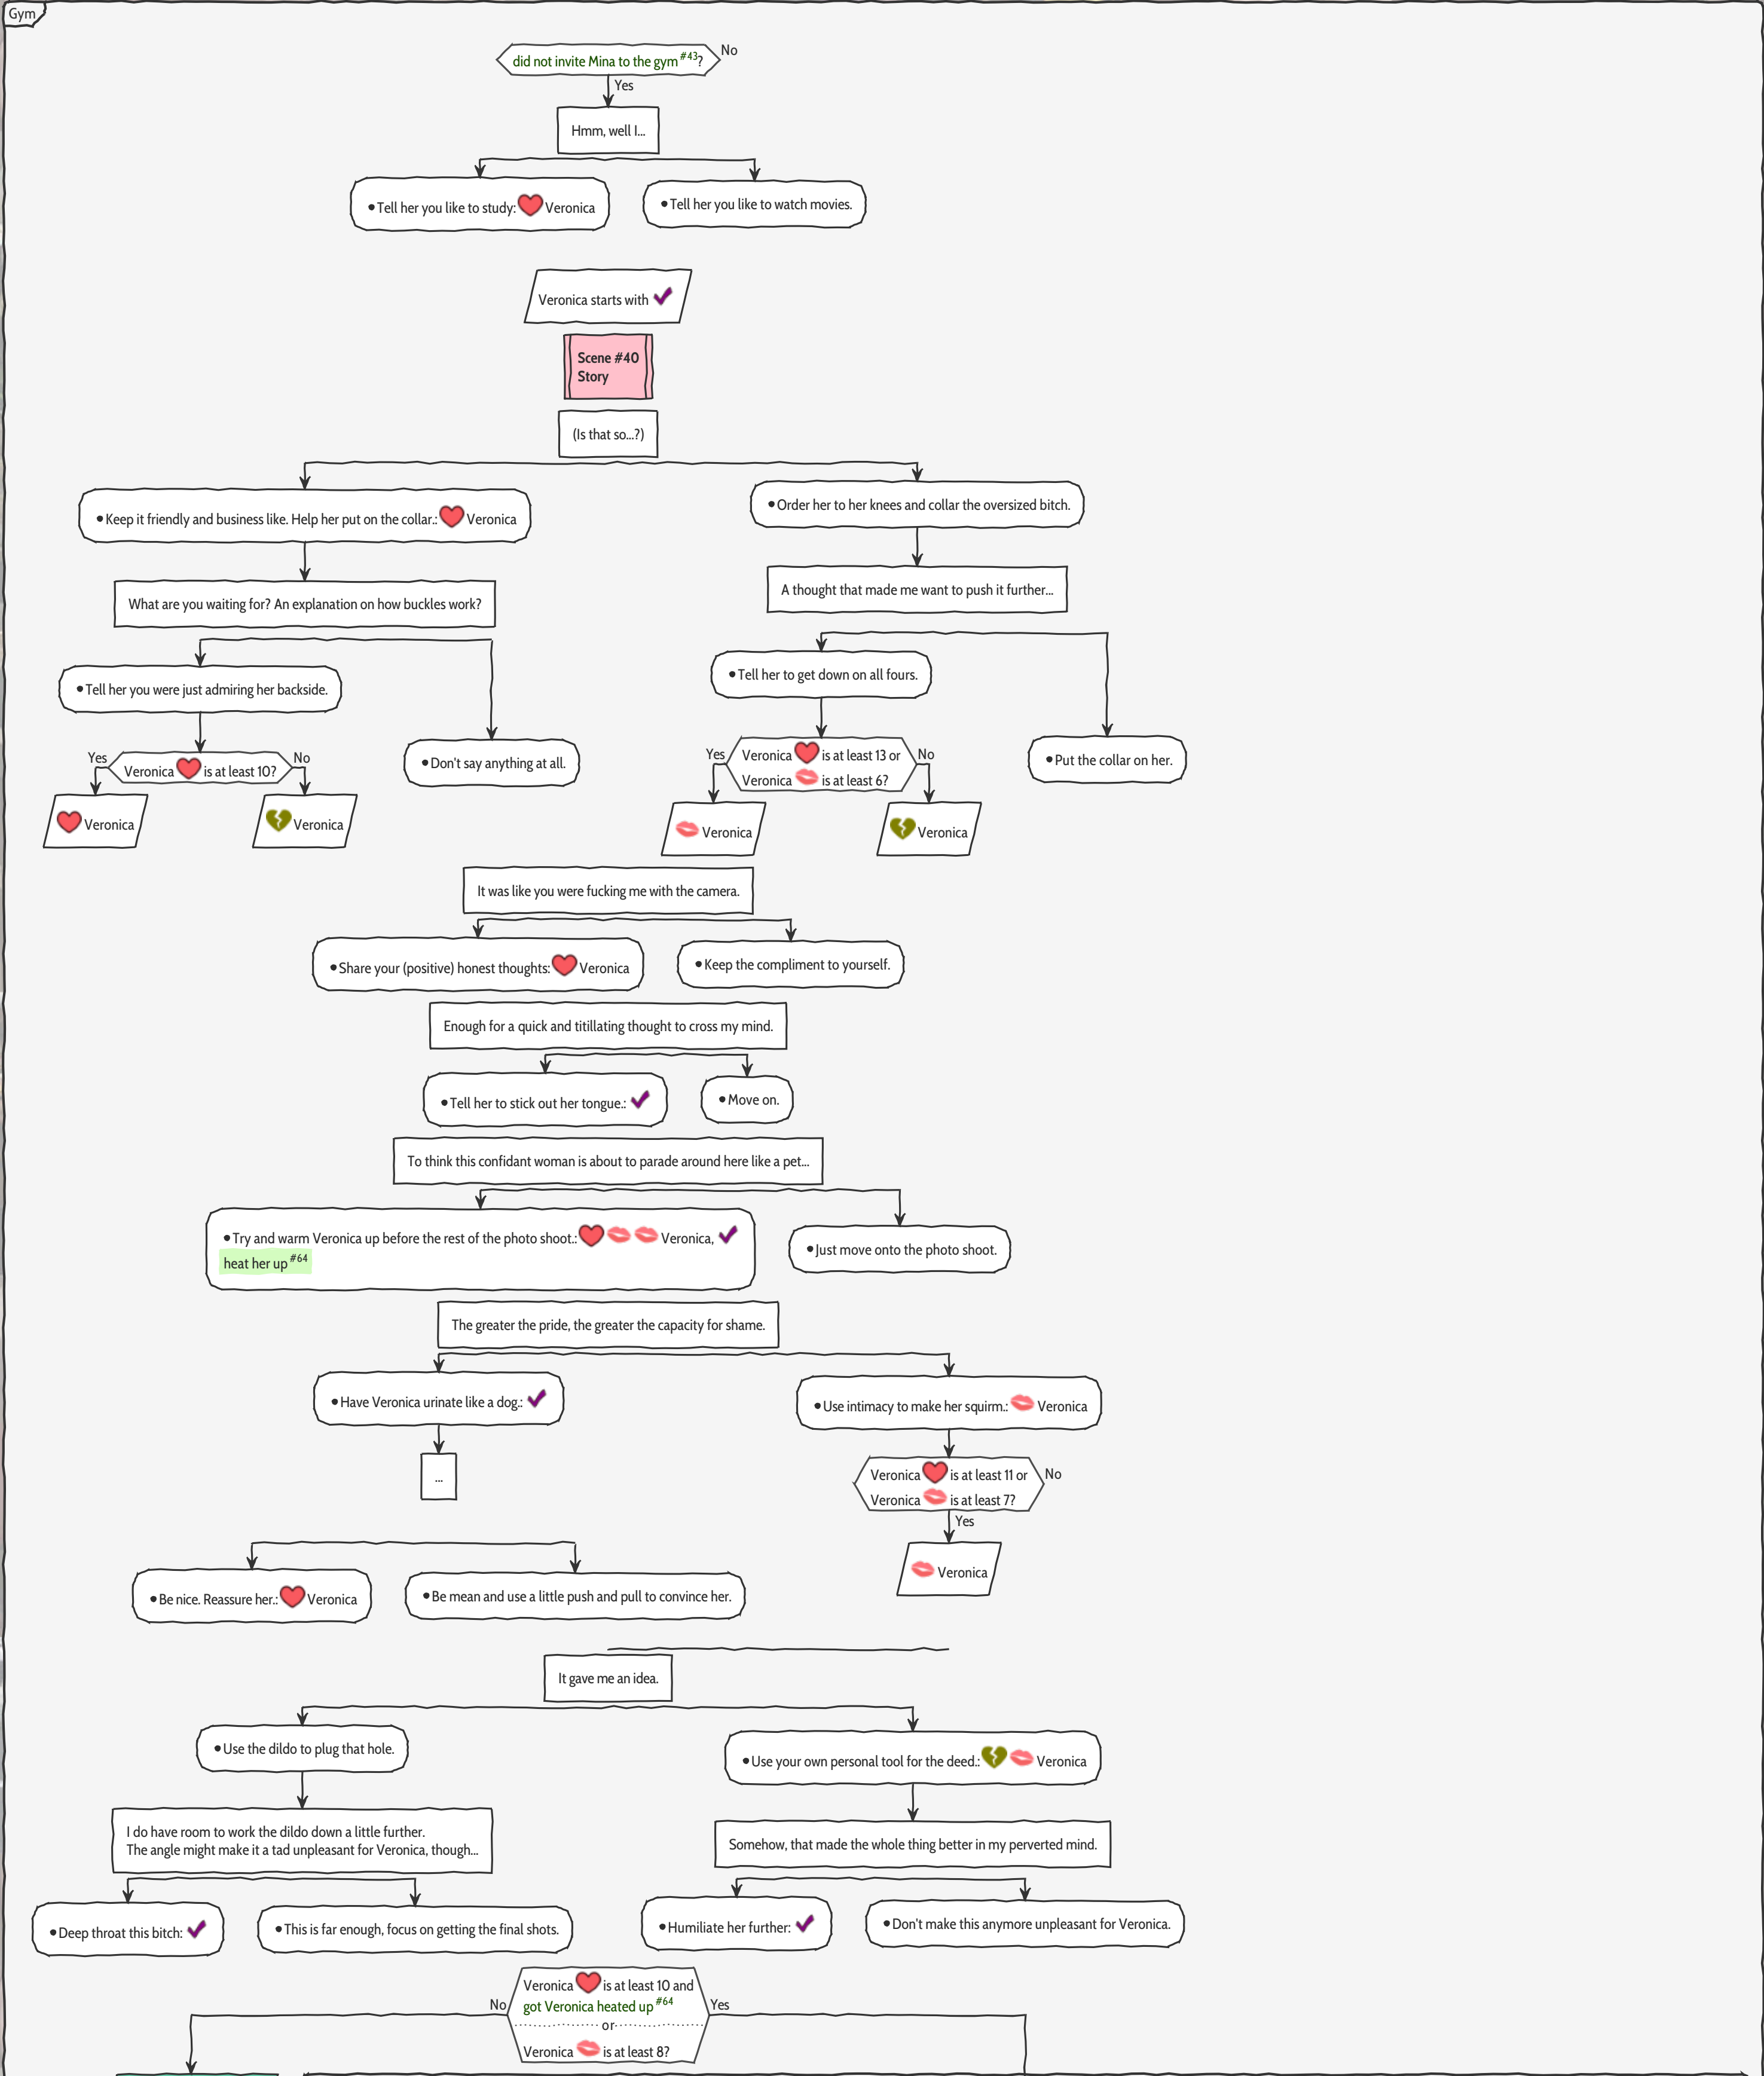

Pale Carnations
Week 2 - Veronica