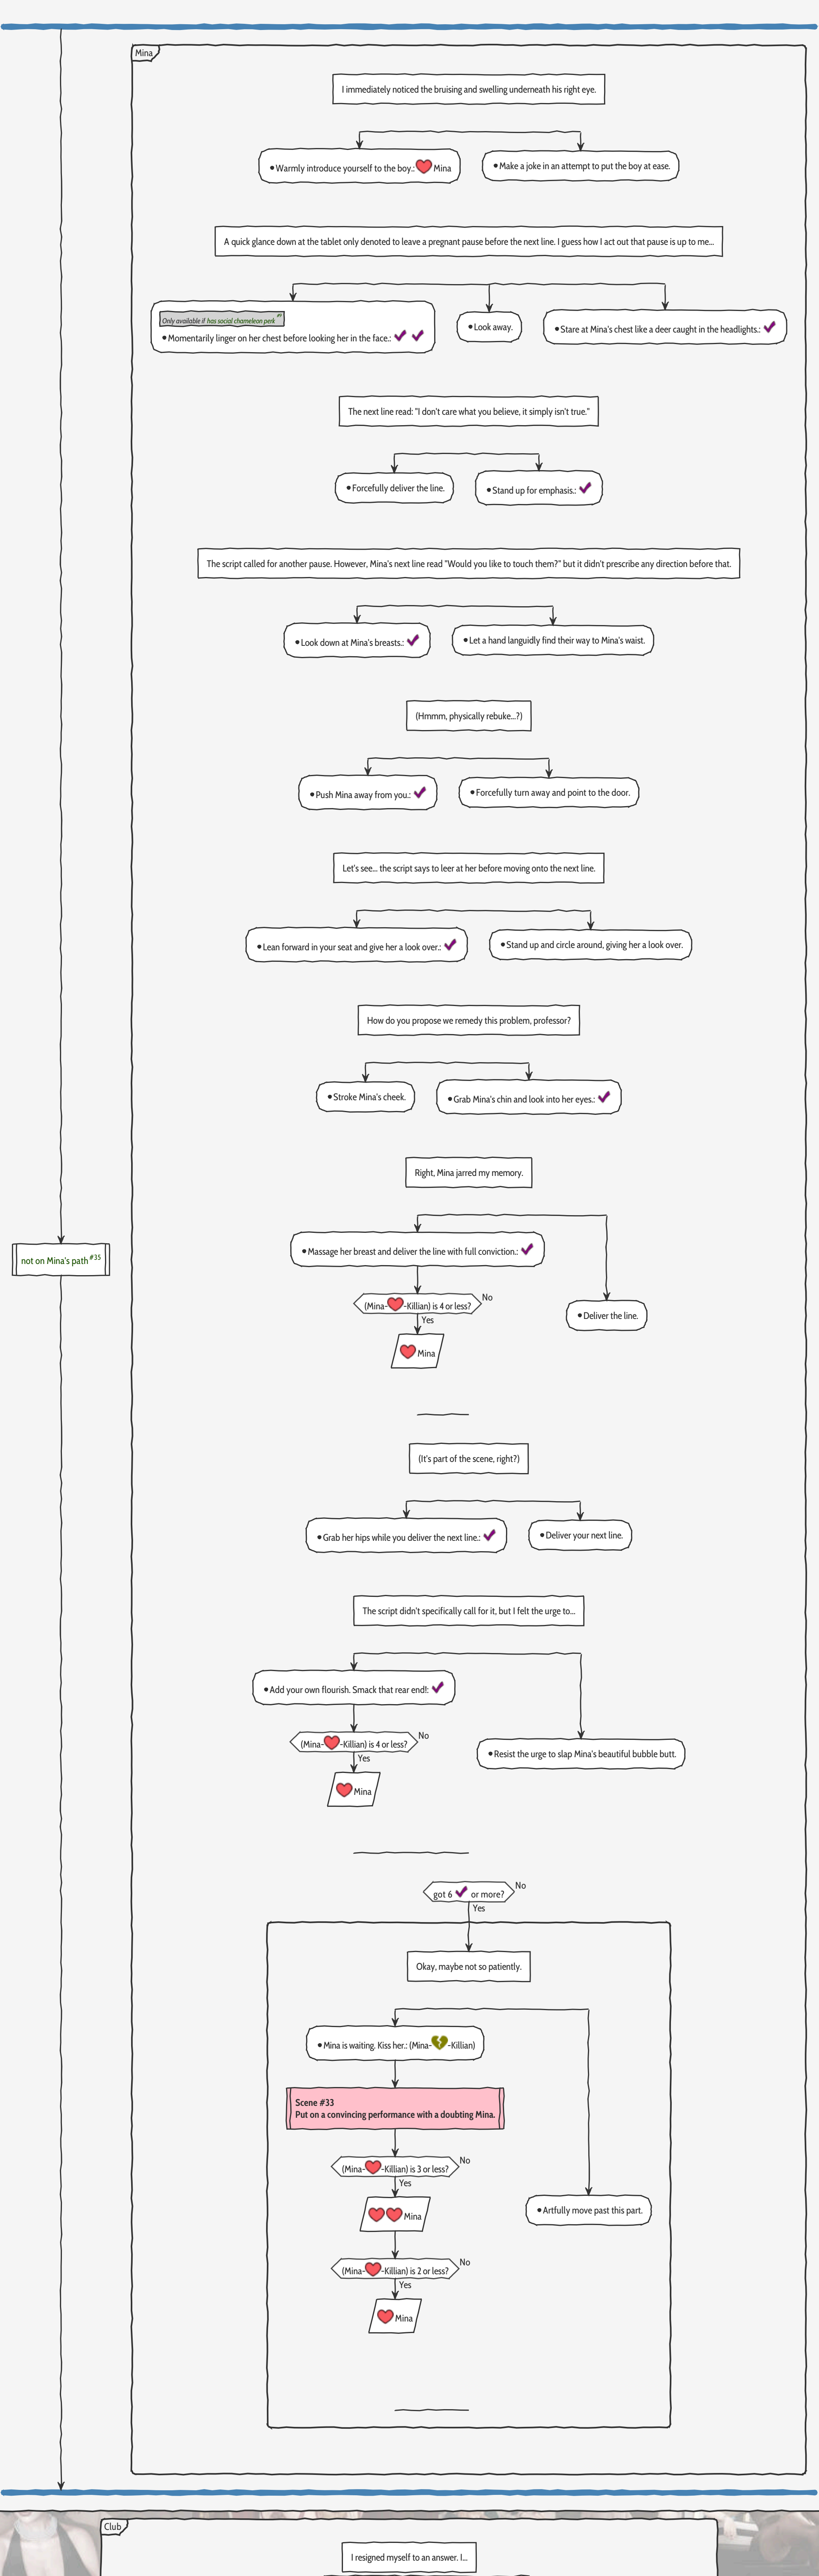

Pale Carnations Week 2