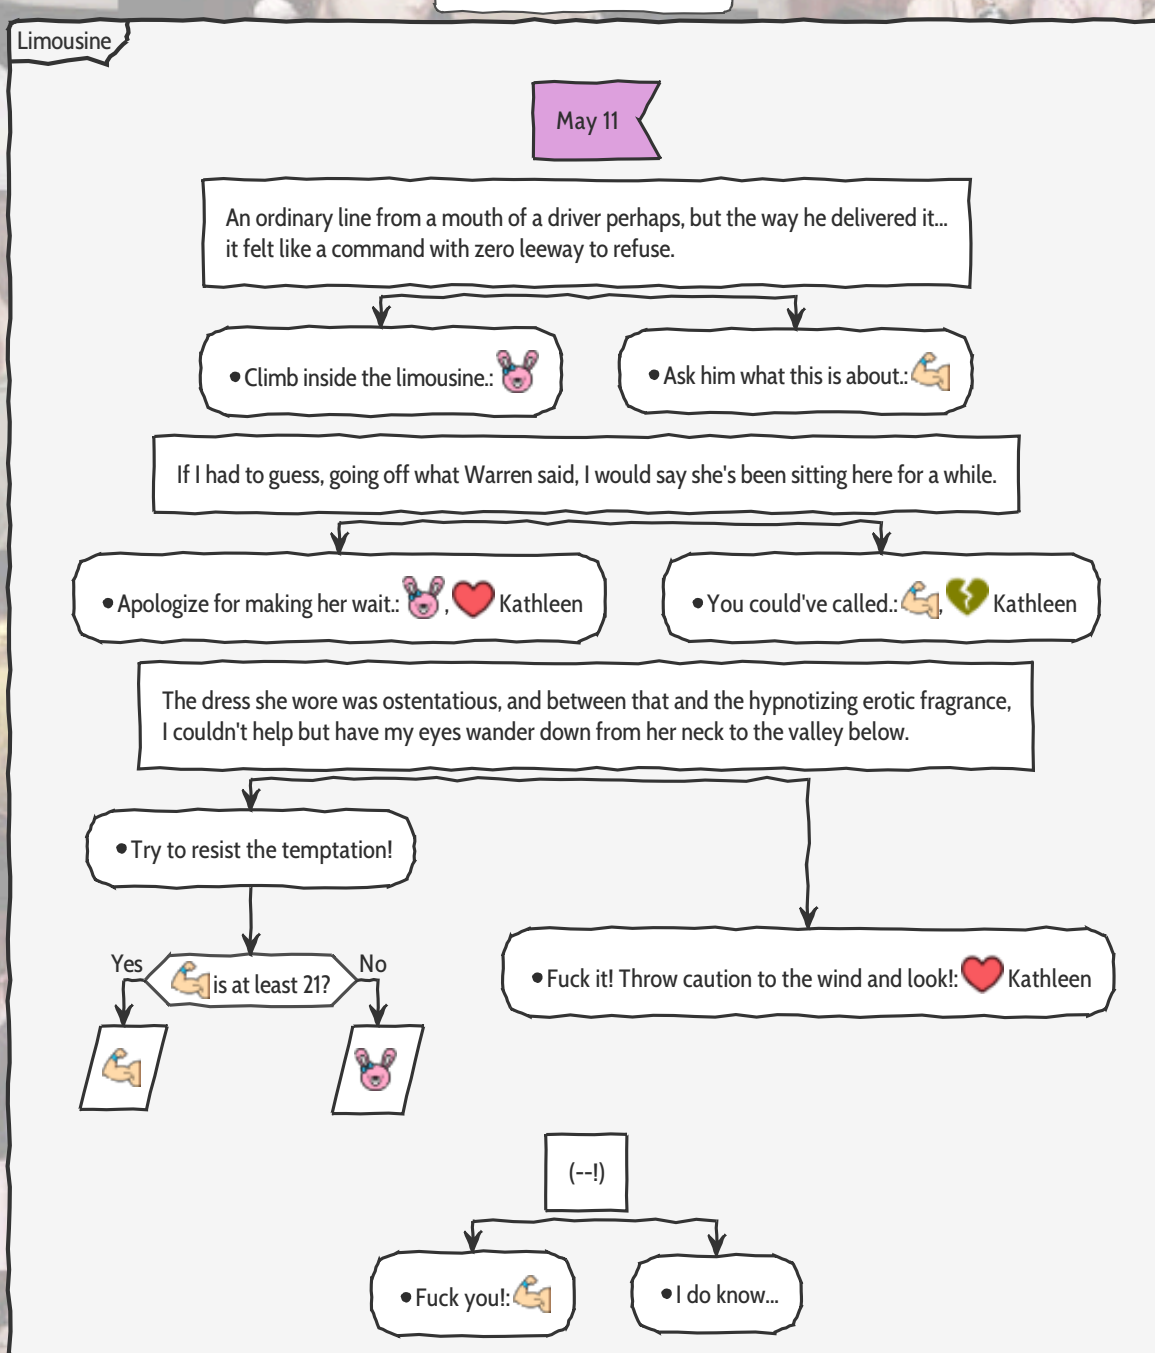

Pale Carnations Prologue - Part 2