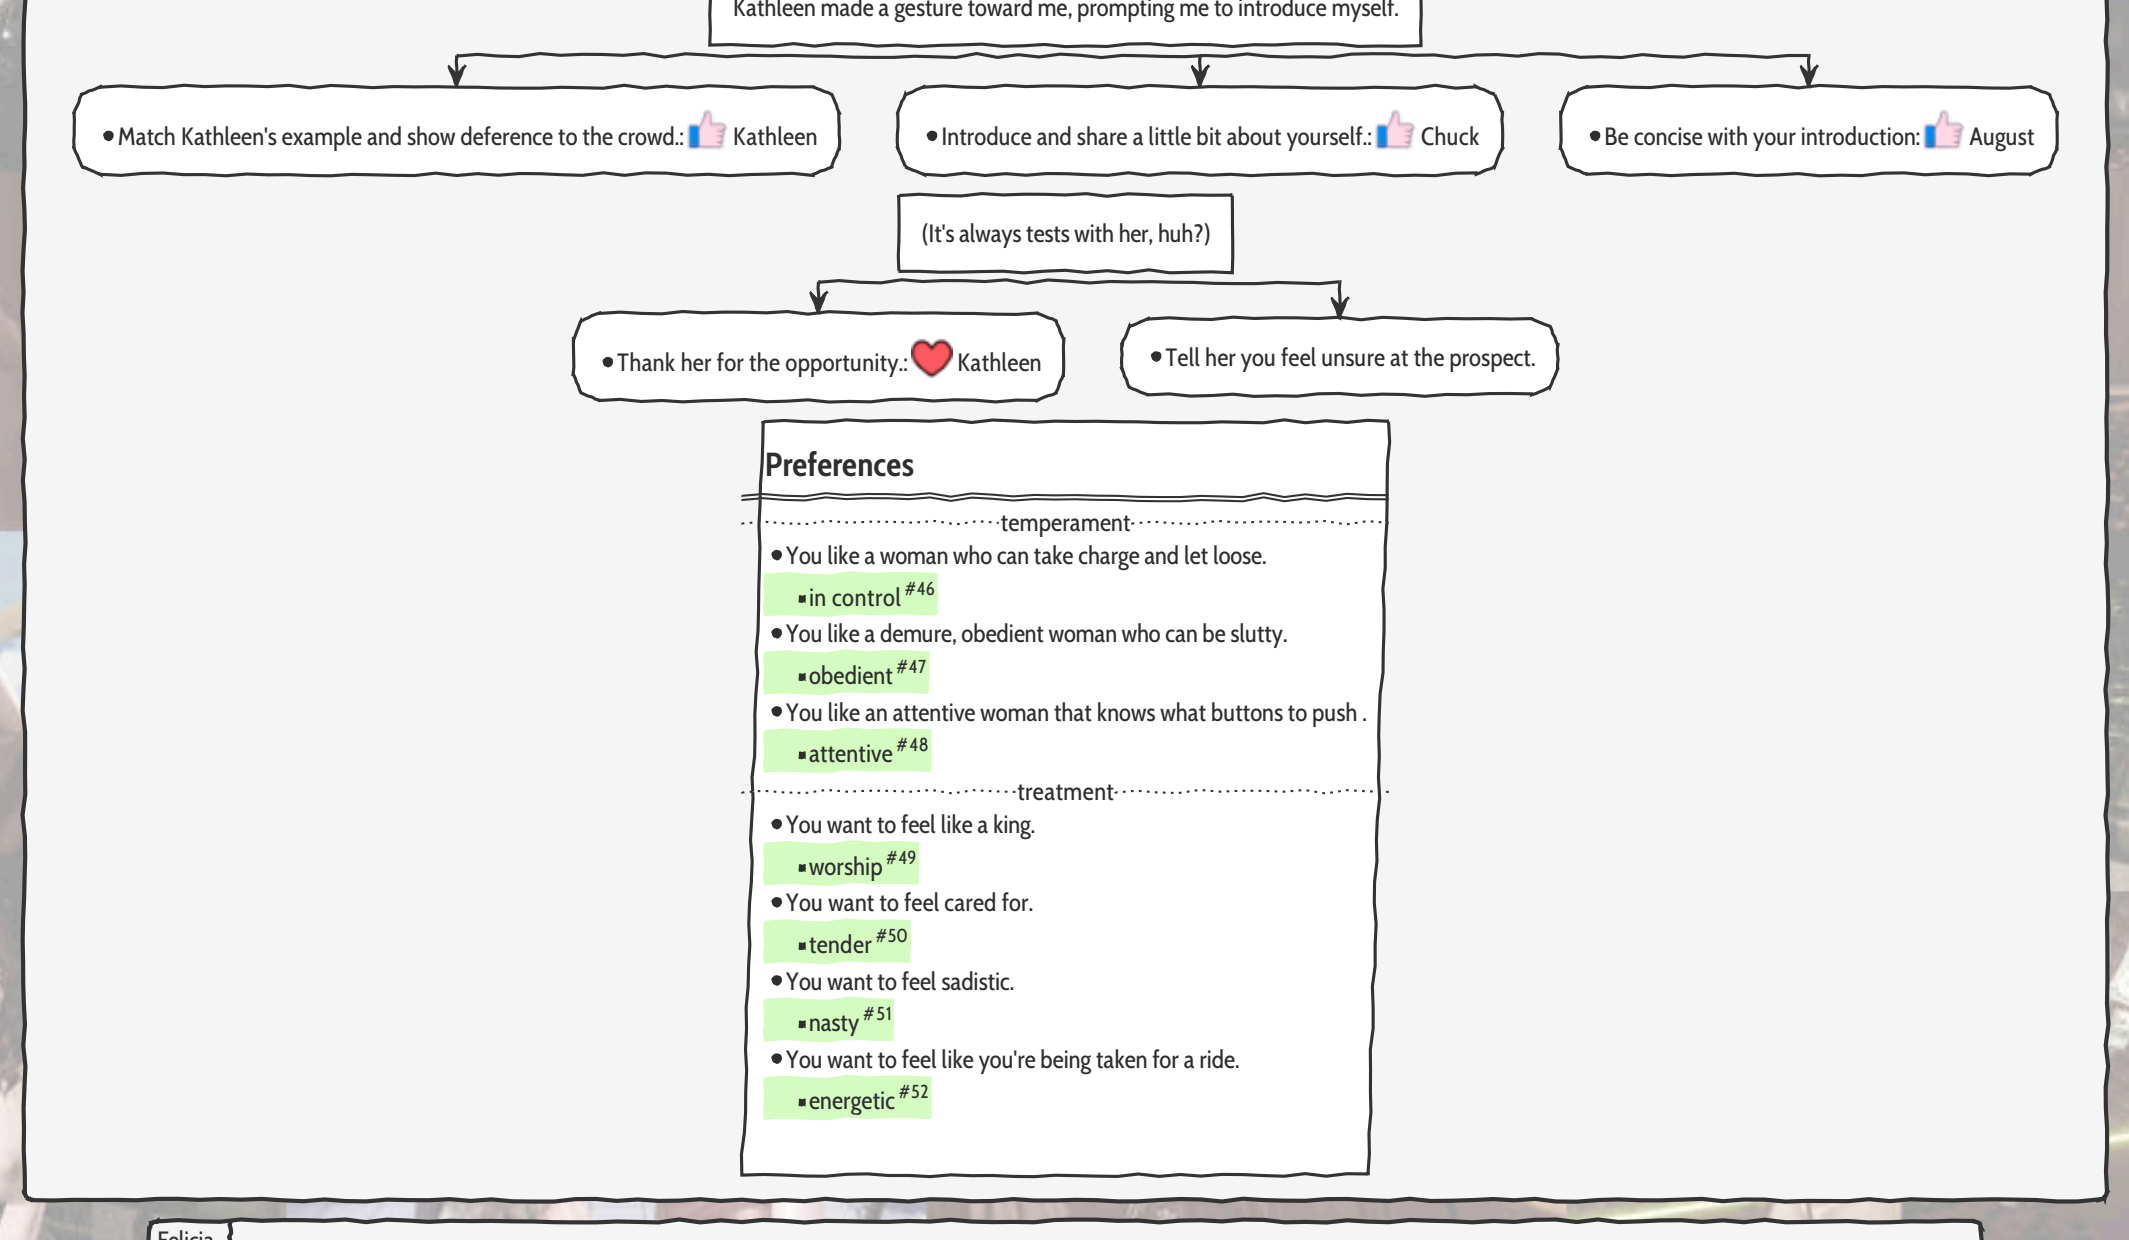

got at least 4 ✔️ ? No

Yes

interview reward #32

Jump to Week 1 - Part 2 ([link](#))

Pale Carnations
Week 1 - Part 2

Scene #17
Rosalind route: Accept her proposal.

Pale Carnations
Week 1 - Part 3

Pale Carnations Week 1 Exhibition