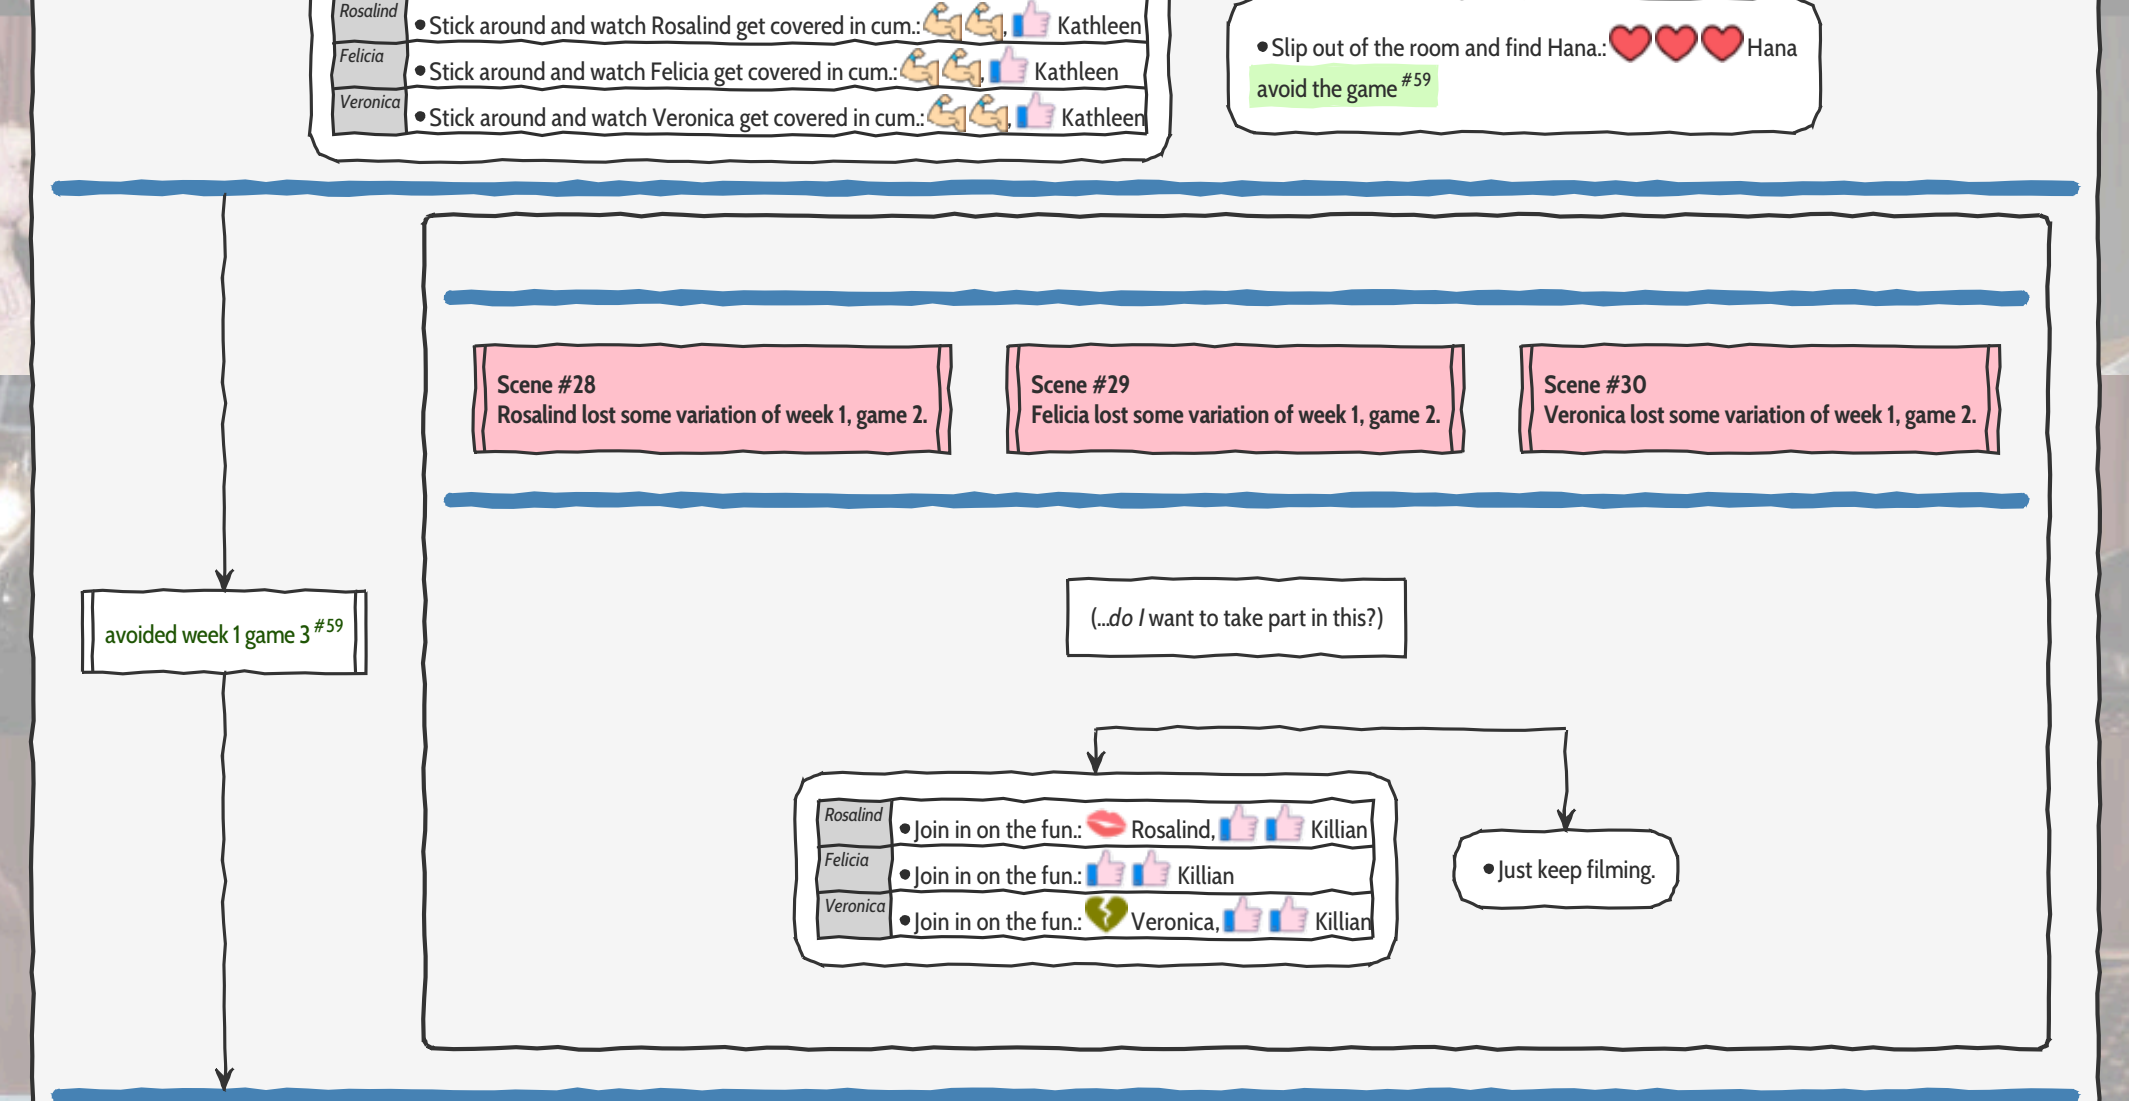

got at least 4 ✔️ ? No

Yes

interview reward #32

Jump to Week 1 - Part 2 ([link](#))

Pale Carnations
Week 1 - Part 2

Scene #17
Rosalind route: Accept her proposal.

Pale Carnations
Week 1 - Part 3

Pale Carnations Week 1 Exhibition