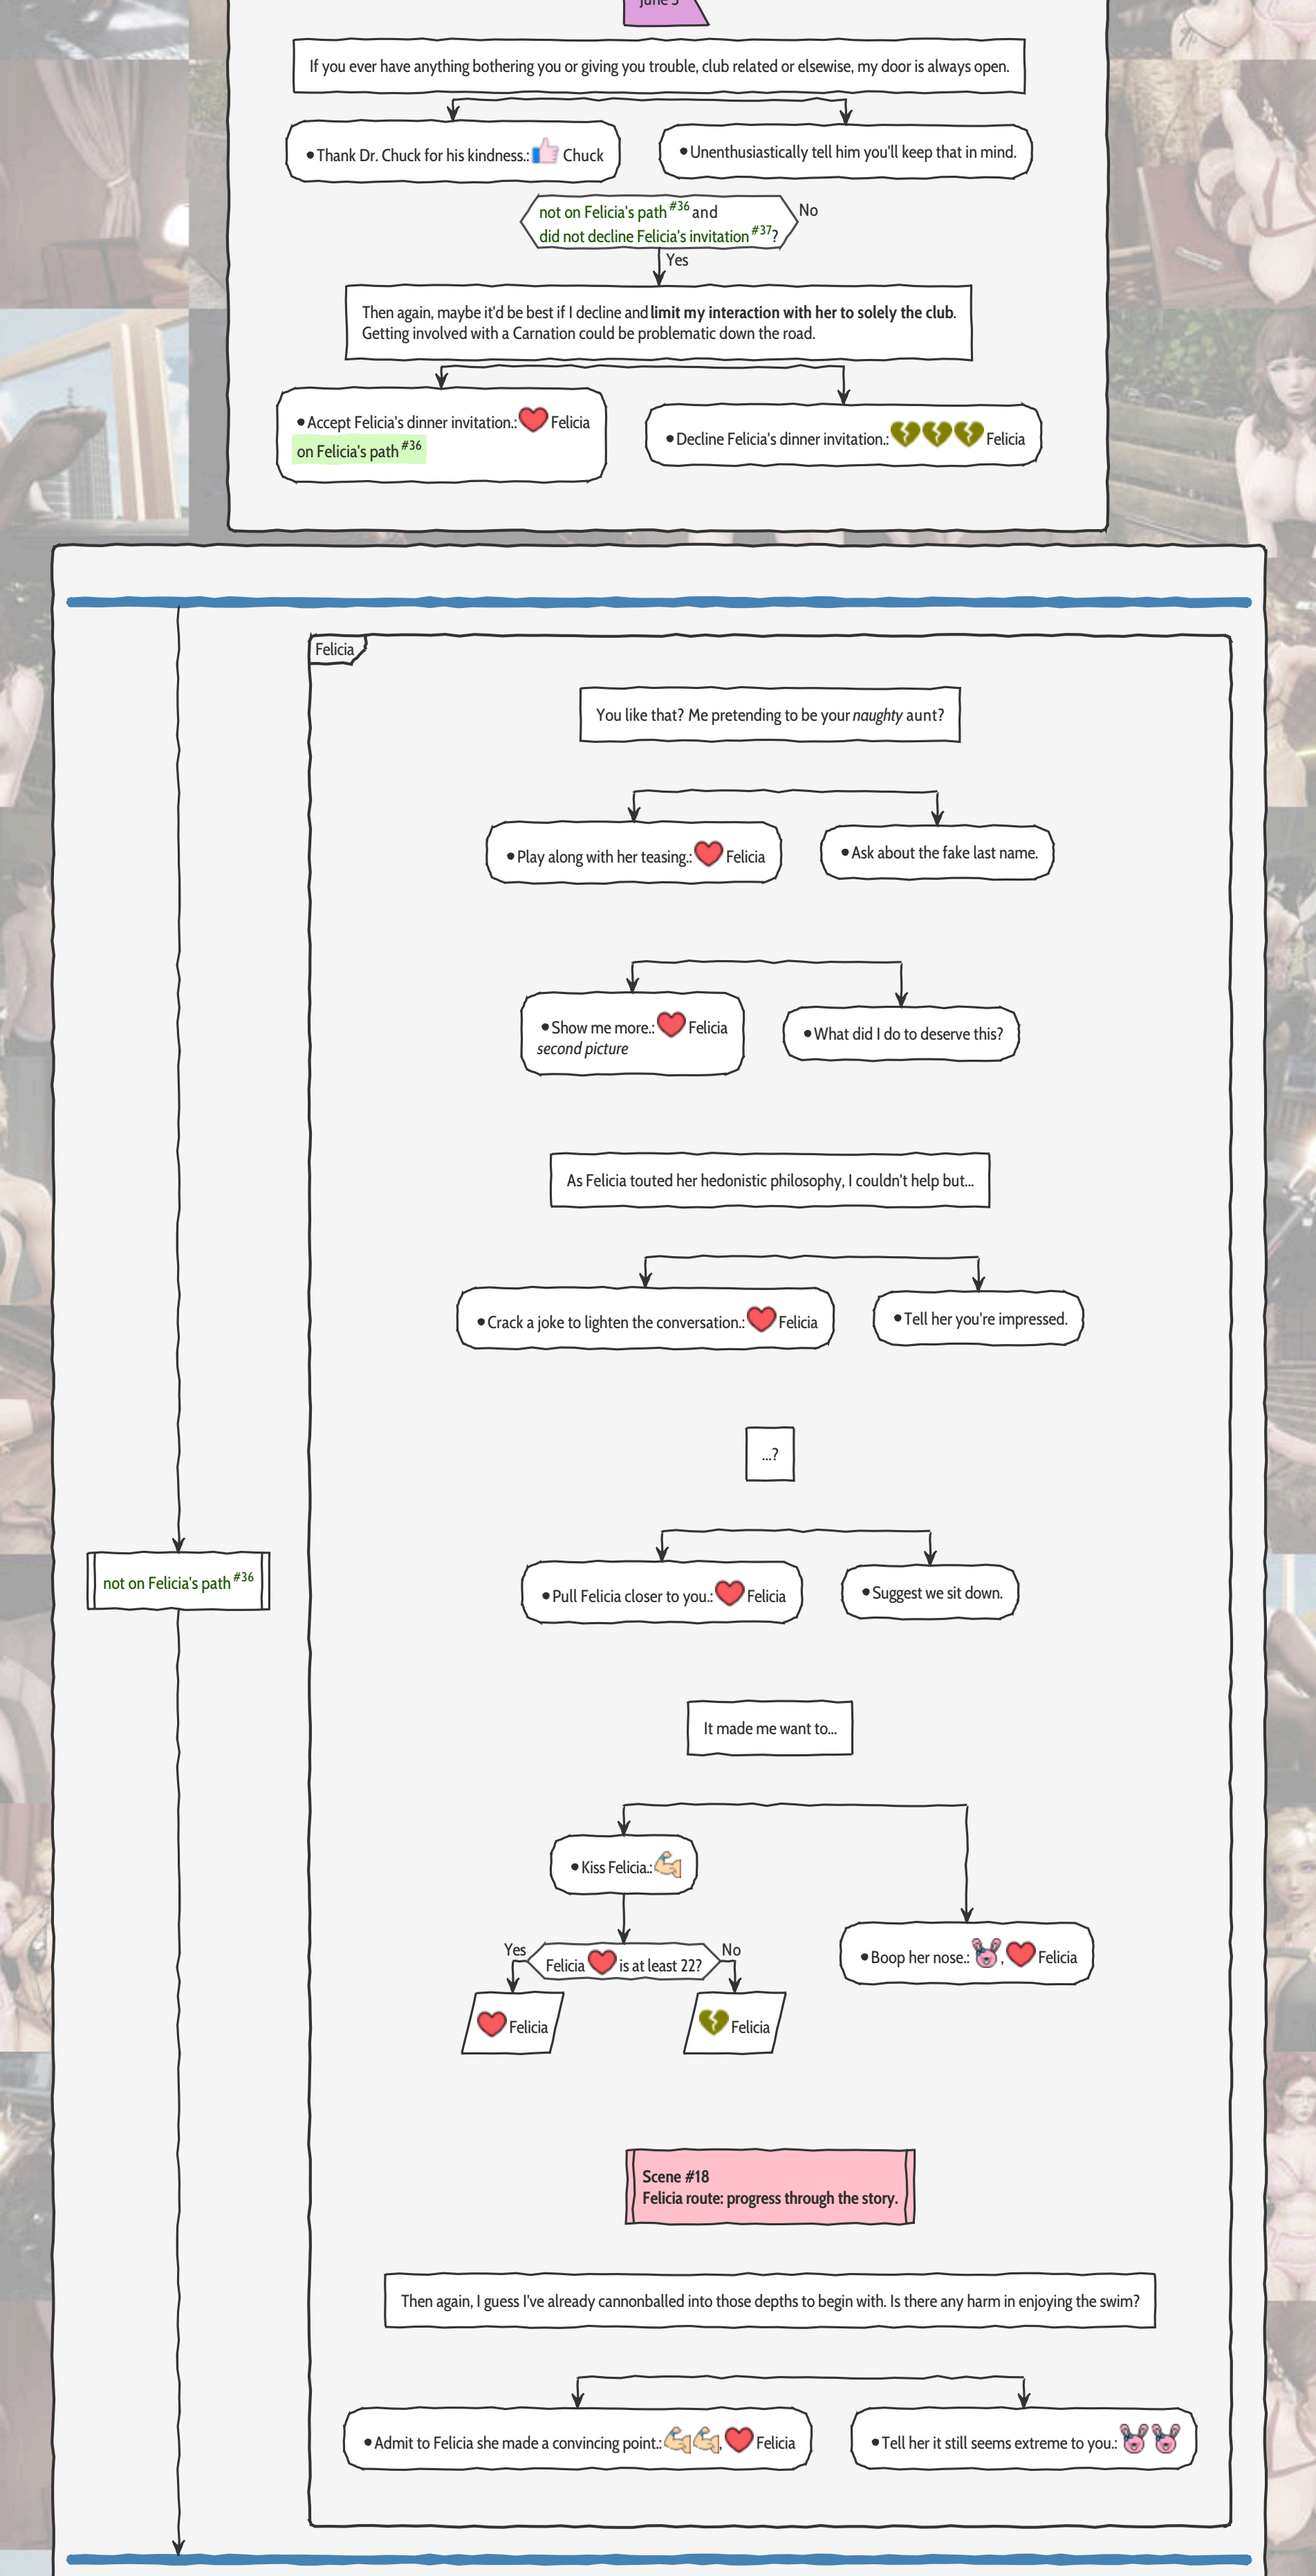

• Get her to bend over even further. For science.: ✔️

Wait, is this really such a good idea?

• Tell her that's perfect.

• Throw caution to the wind. Do what needs to be done!: 🍷💋 Veronica, ✔️

• Disengage. It's too risky!

• Move onto the dirty questions.

Questions

..... Can ask 3.....

- Ask her about this week's theme.
- Ask about her sexual experience.
- Ask about her sexual fantasies.: ✔️
- Ask about her taste in men.: ✔️
- Ask about her relationship status.

got at least 4 ✔️ ? No

Yes

interview reward #32

Jump to Week 1 - Part 2 ([link](#))

Pale Carnations
Week 1 - Part 2

Scene #17
Rosalind route: Accept her proposal.

Pale Carnations
Week 1 - Part 3

Pale Carnations Week 1 Exhibition