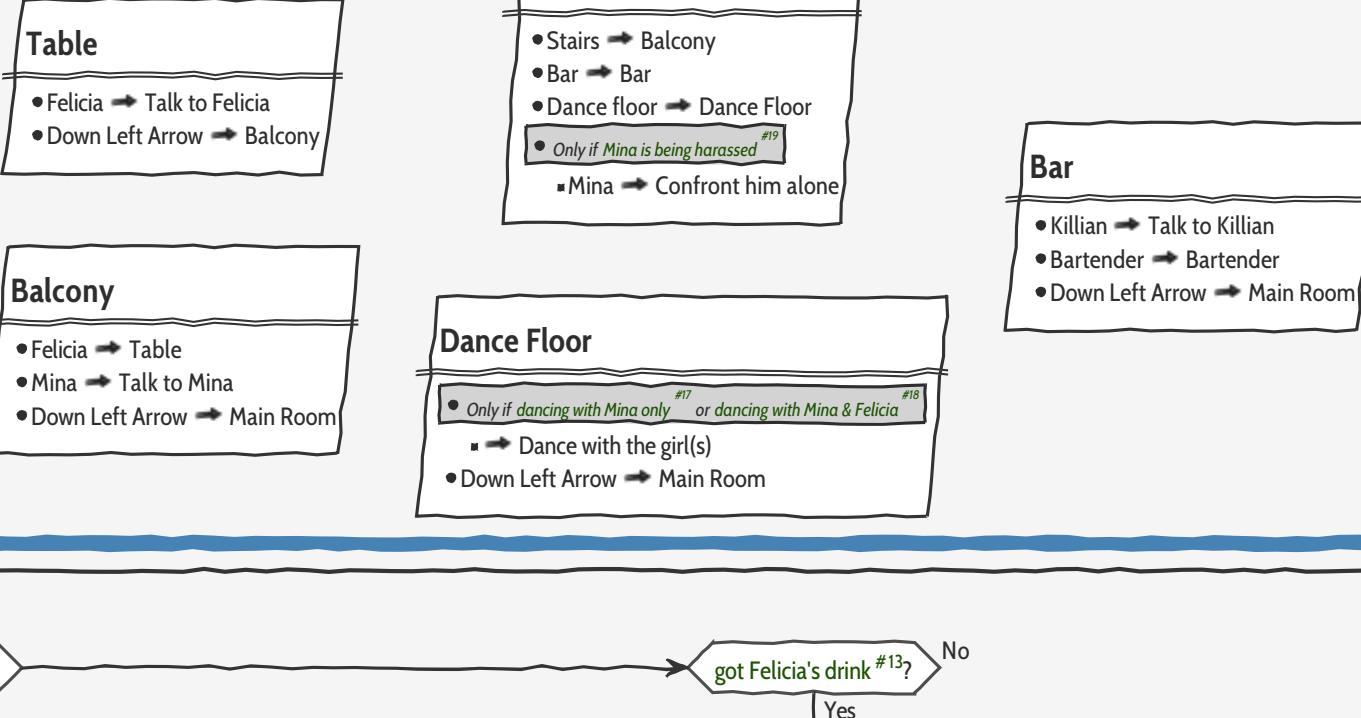

Pale Carnations Prologue - Part 1