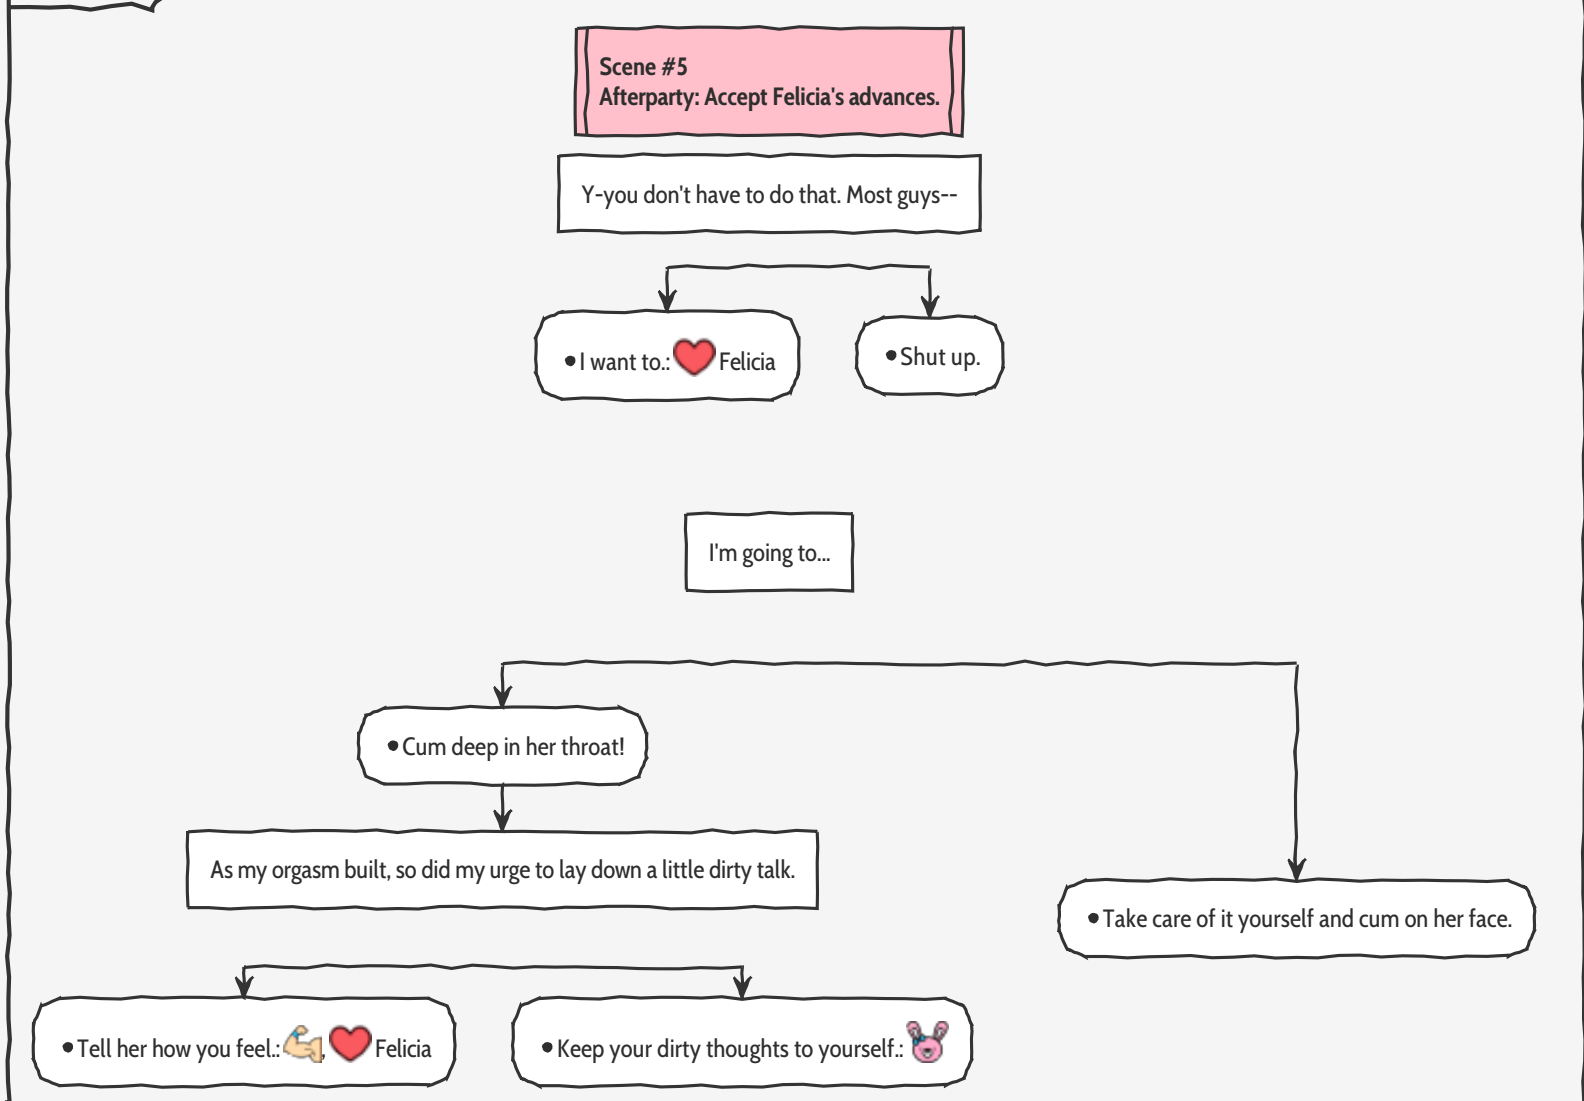

Refer to this overview page to see the big picture.

Pale Carnations Prologue - Part 1

Pale Carnations
Prologue - Killian's penthouse suite

after party at Ian's #20

Fun with Felicia

Threesome Felicia/Killian