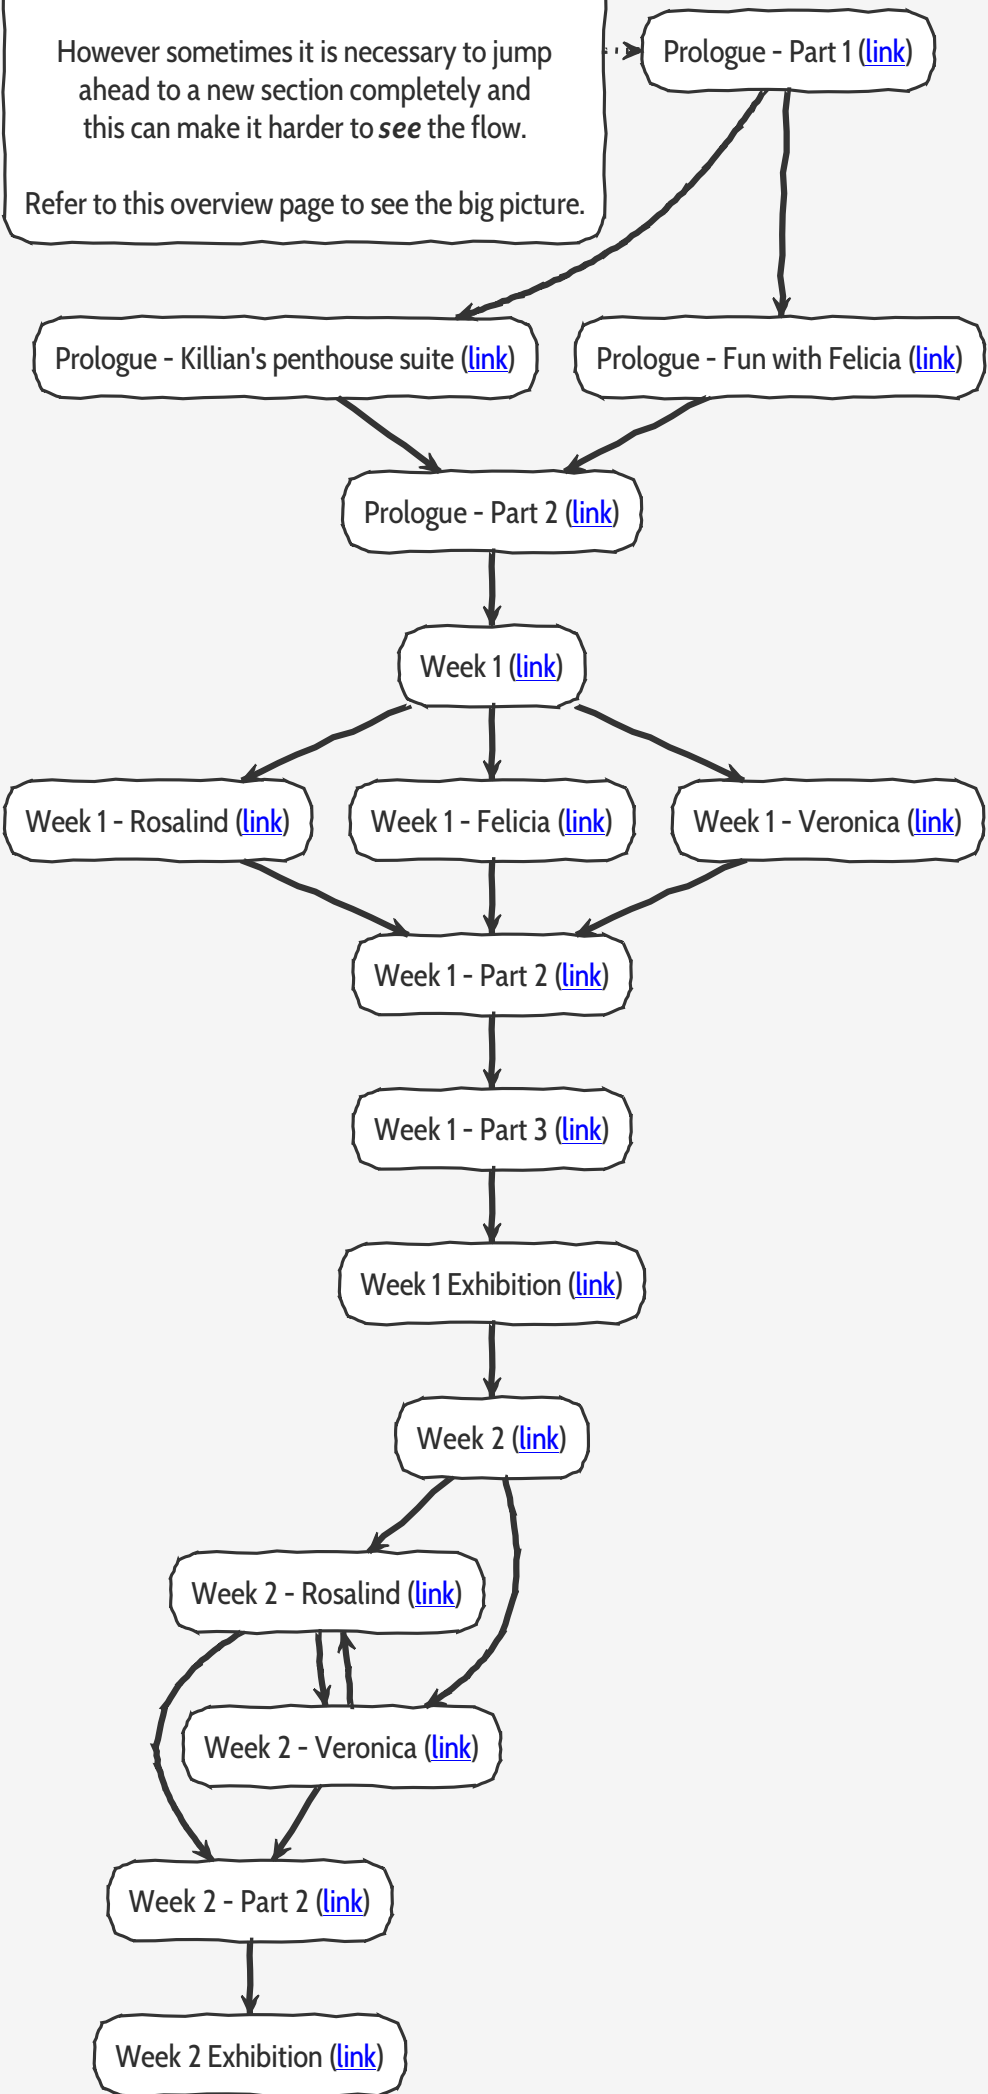

Pale Carnations Ch3Up4Public Walkthrough rev 1.0.3

Overview

The walkthrough tries to be linear and some sections should be skipped depending on the listed condition(s).

However sometimes it is necessary to jump ahead to a new section completely and this can make it harder to see the flow.

Refer to this overview page to see the big picture.