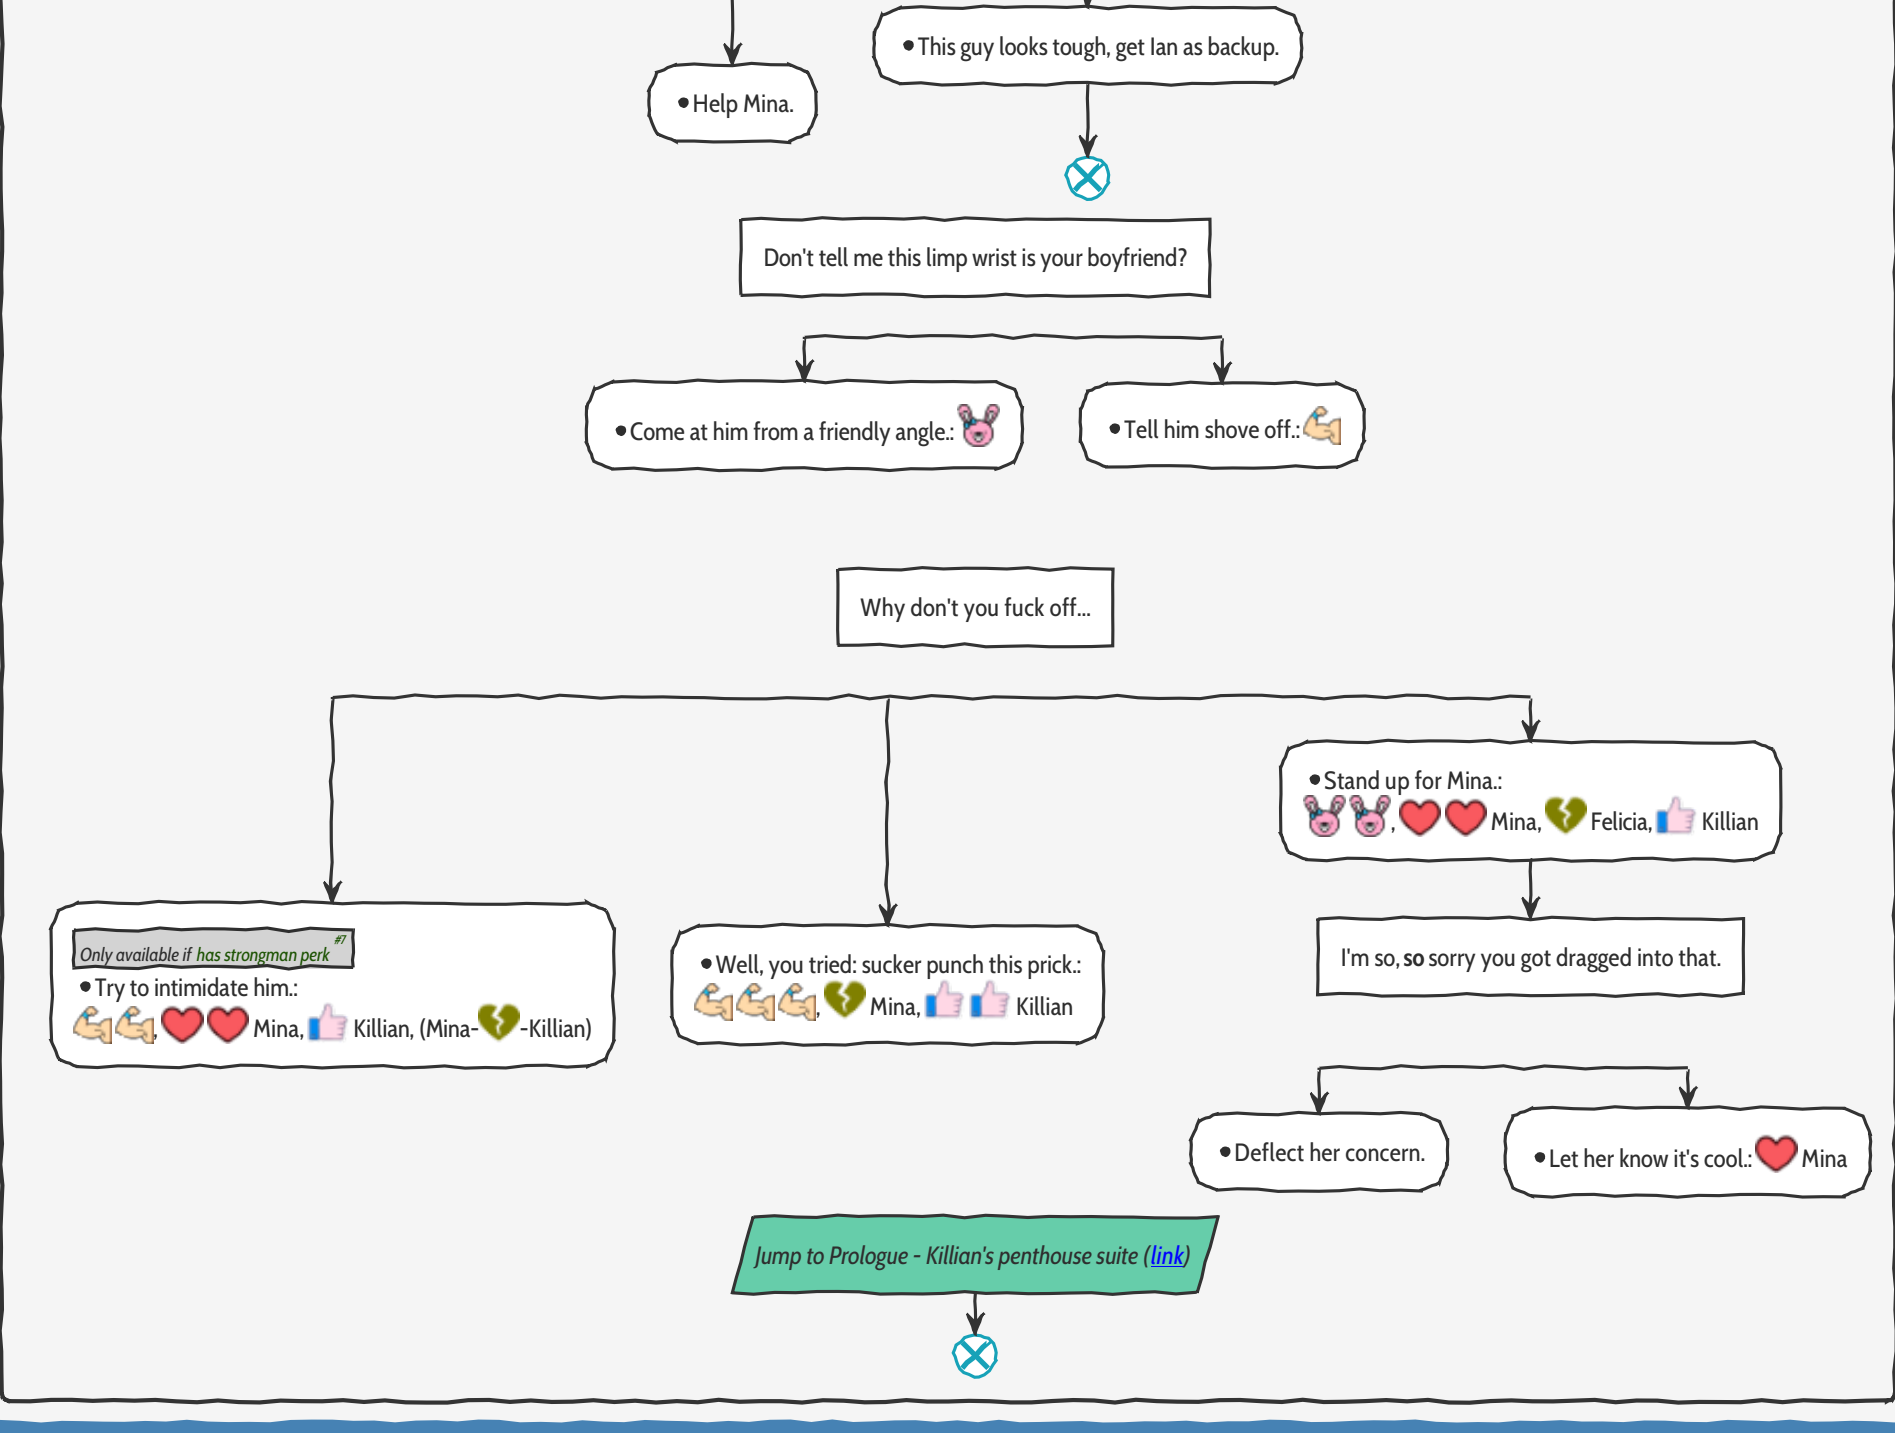

Pale Carnations Prologue - Part 1