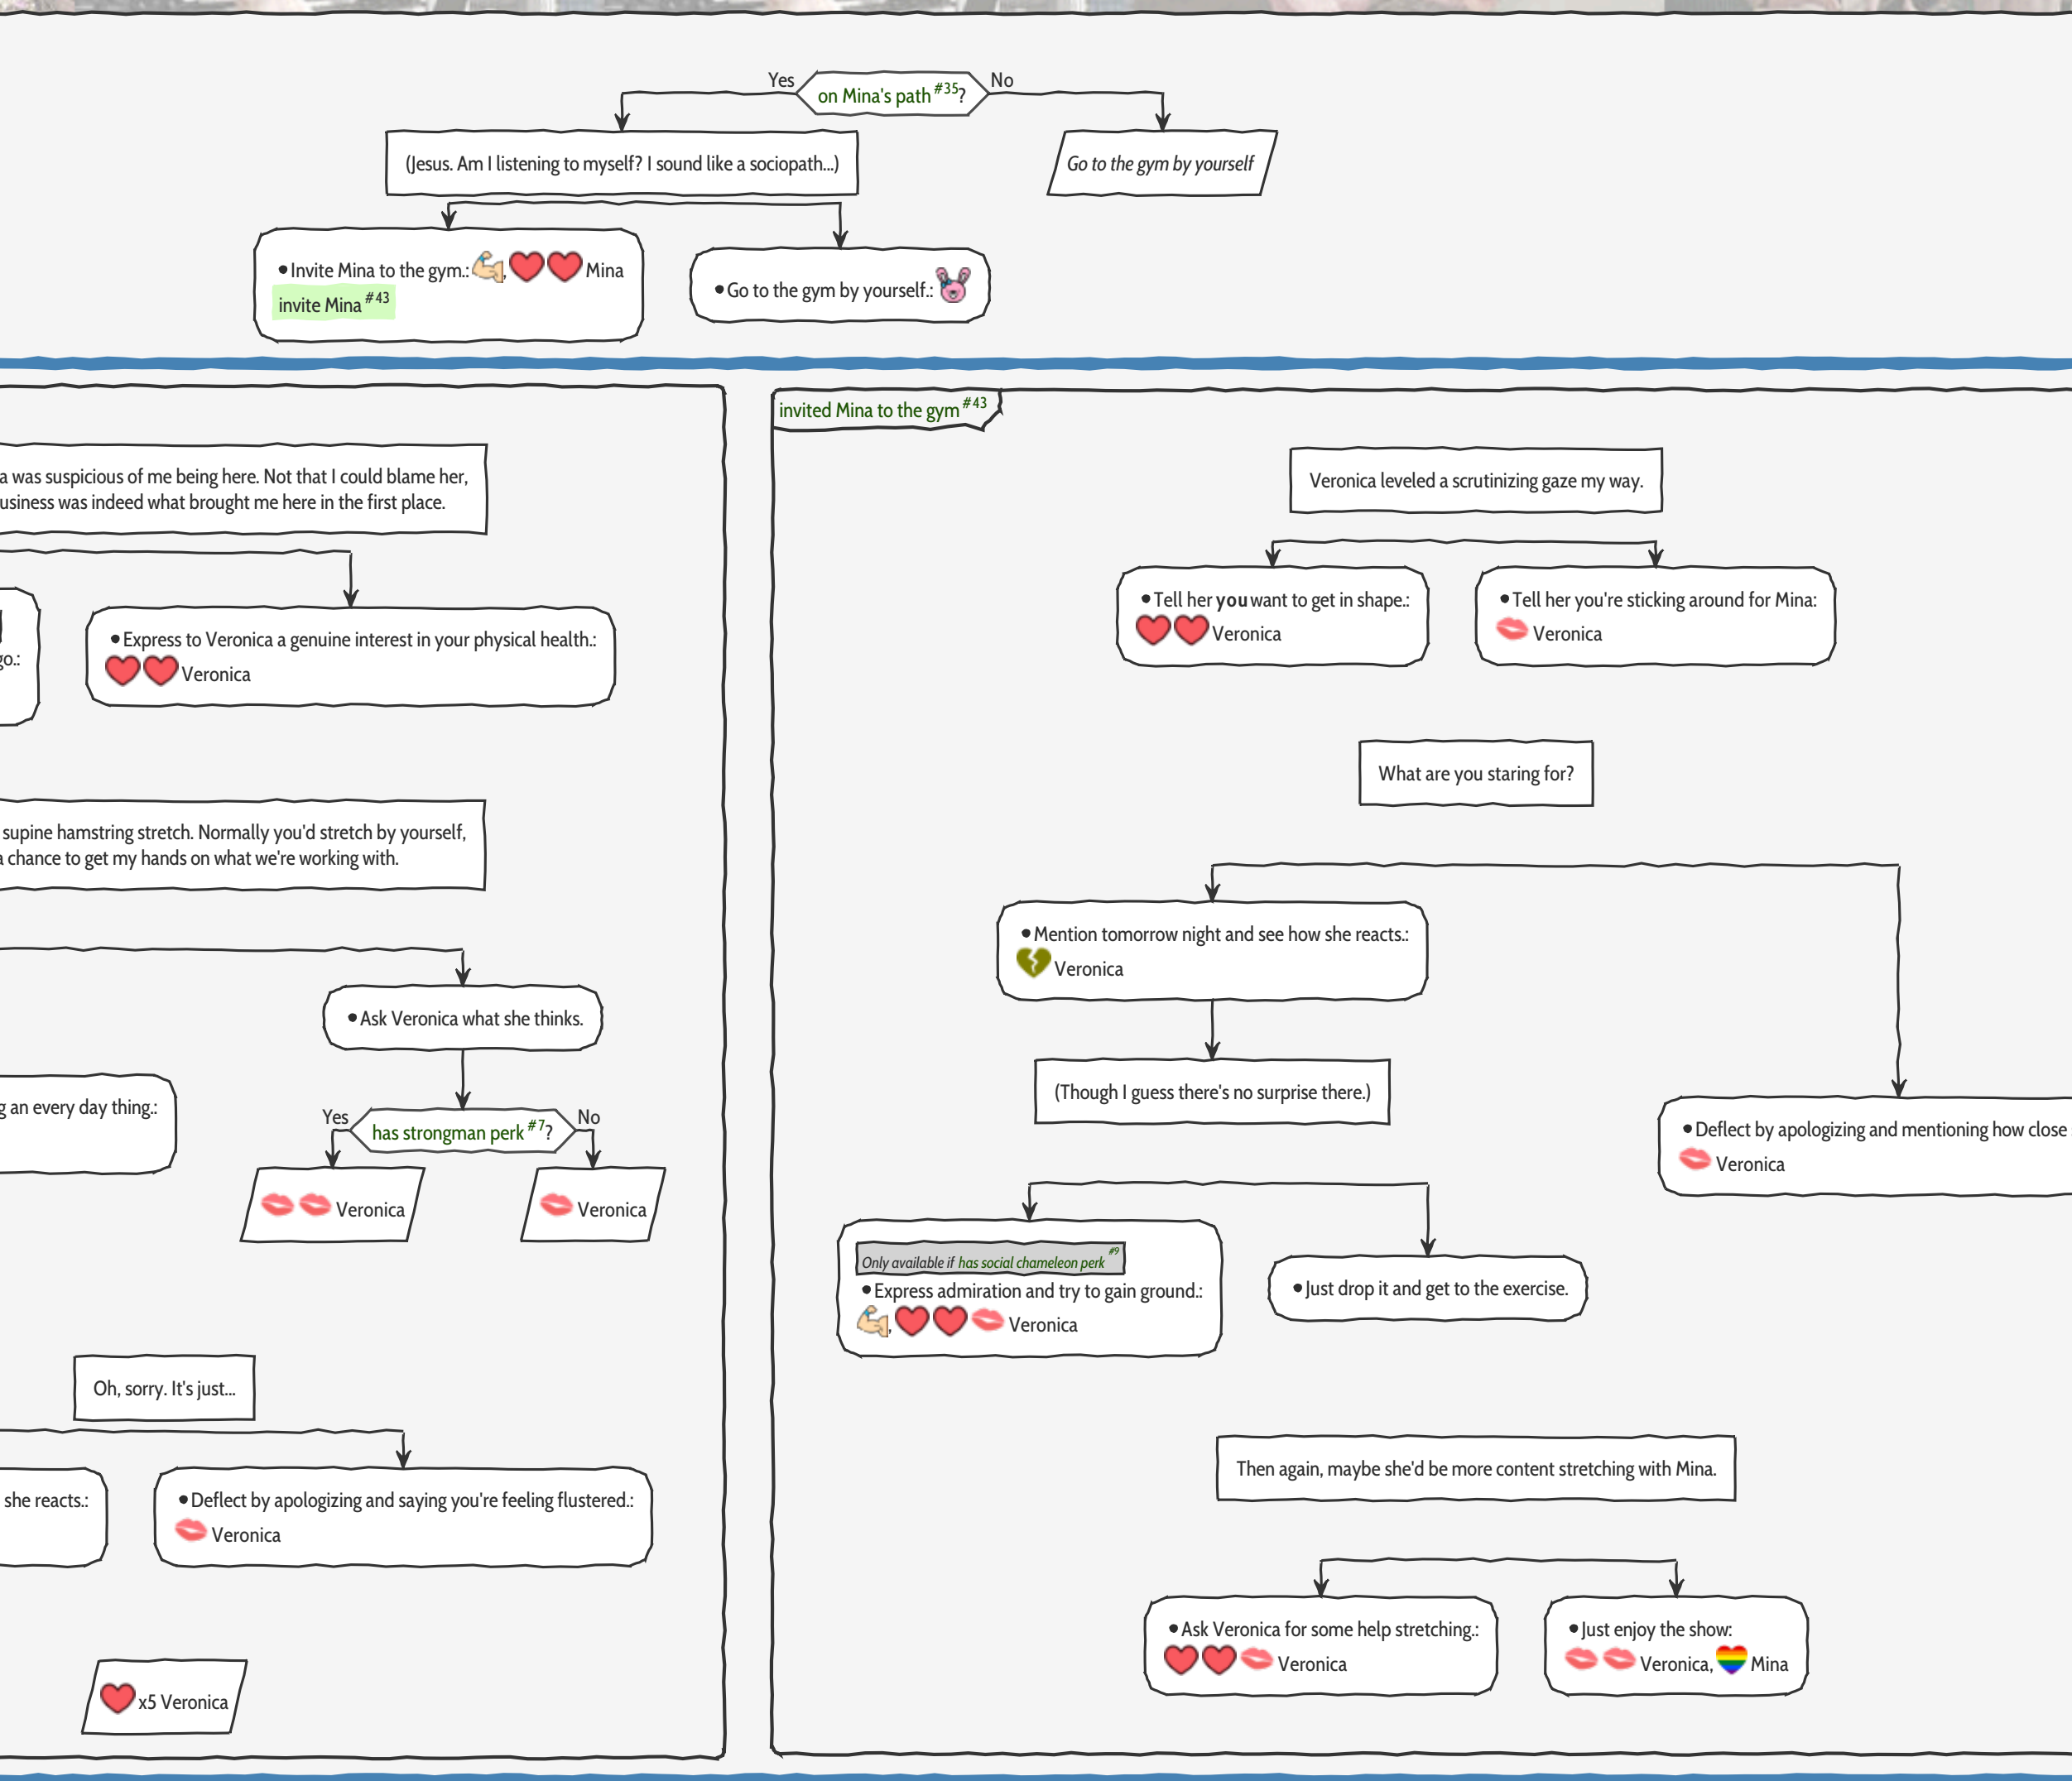

• Get her to bend over even further. For science.: ✔️

Wait, is this really such a good idea?

• Tell her that's perfect.

• Throw caution to the wind. Do what needs to be done!: 🍷💋 Veronica, ✔️

• Disengage. It's too risky!

got at least 4 ✔️ ? No

Yes

interview reward #32

Jump to Week 1 - Part 2 ([link](#))

Pale Carnations
Week 1 - Part 2

Scene #17
Rosalind route: Accept her proposal.

Pale Carnations
Week 1 - Part 3

Pale Carnations Week 1 Exhibition