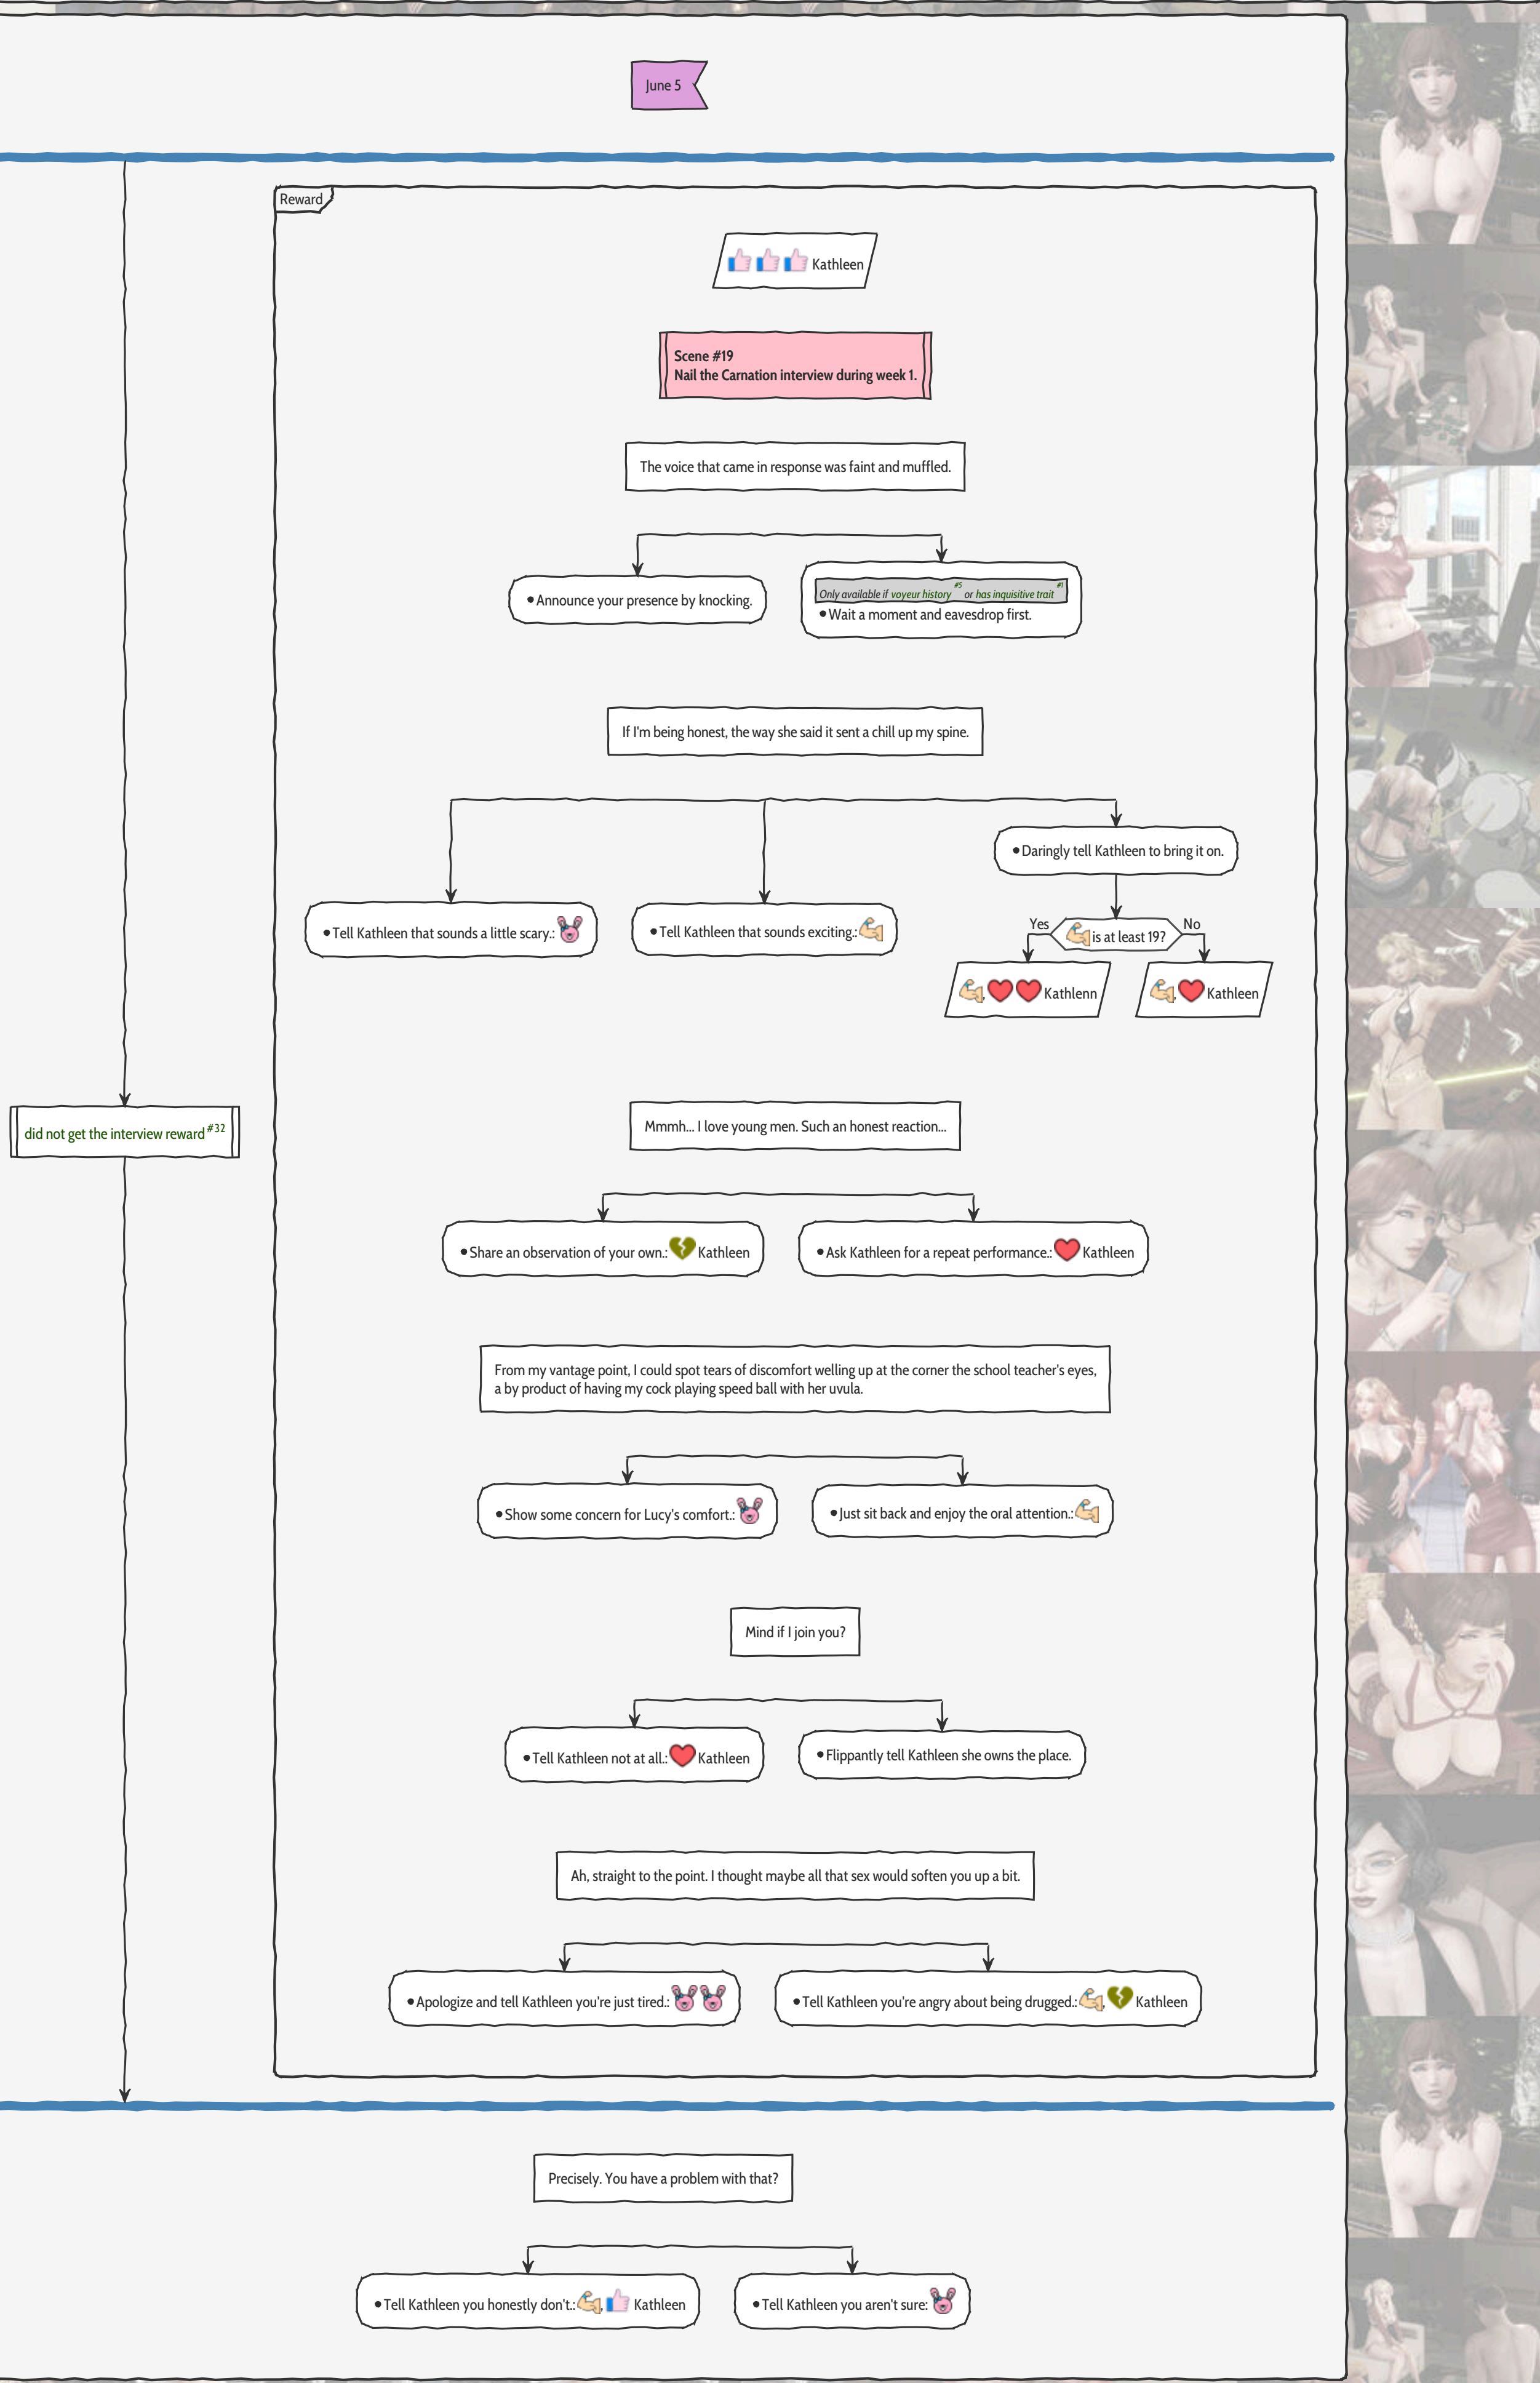

• Get her to bend over even further. For science.: ✔️

Wait, is this really such a good idea?

• Tell her that's perfect.

• Throw caution to the wind. Do what needs to be done!: 🍷💋 Veronica, ✔️

• Disengage. It's too risky!

• Move onto the dirty questions.

Questions

..... Can ask 3.....

- Ask her about this week's theme.
- Ask about her sexual experience.
- Ask about her sexual fantasies.: ✔️
- Ask about her taste in men.: ✔️
- Ask about her relationship status.

got at least 4 ✔️ ? No

Yes

interview reward #32

Jump to Week 1 - Part 2 ([link](#))

Pale Carnations
Week 1 - Part 2

Scene #17
Rosalind route: Accept her proposal.

Pale Carnations
Week 1 - Part 3

Pale Carnations Week 1 Exhibition