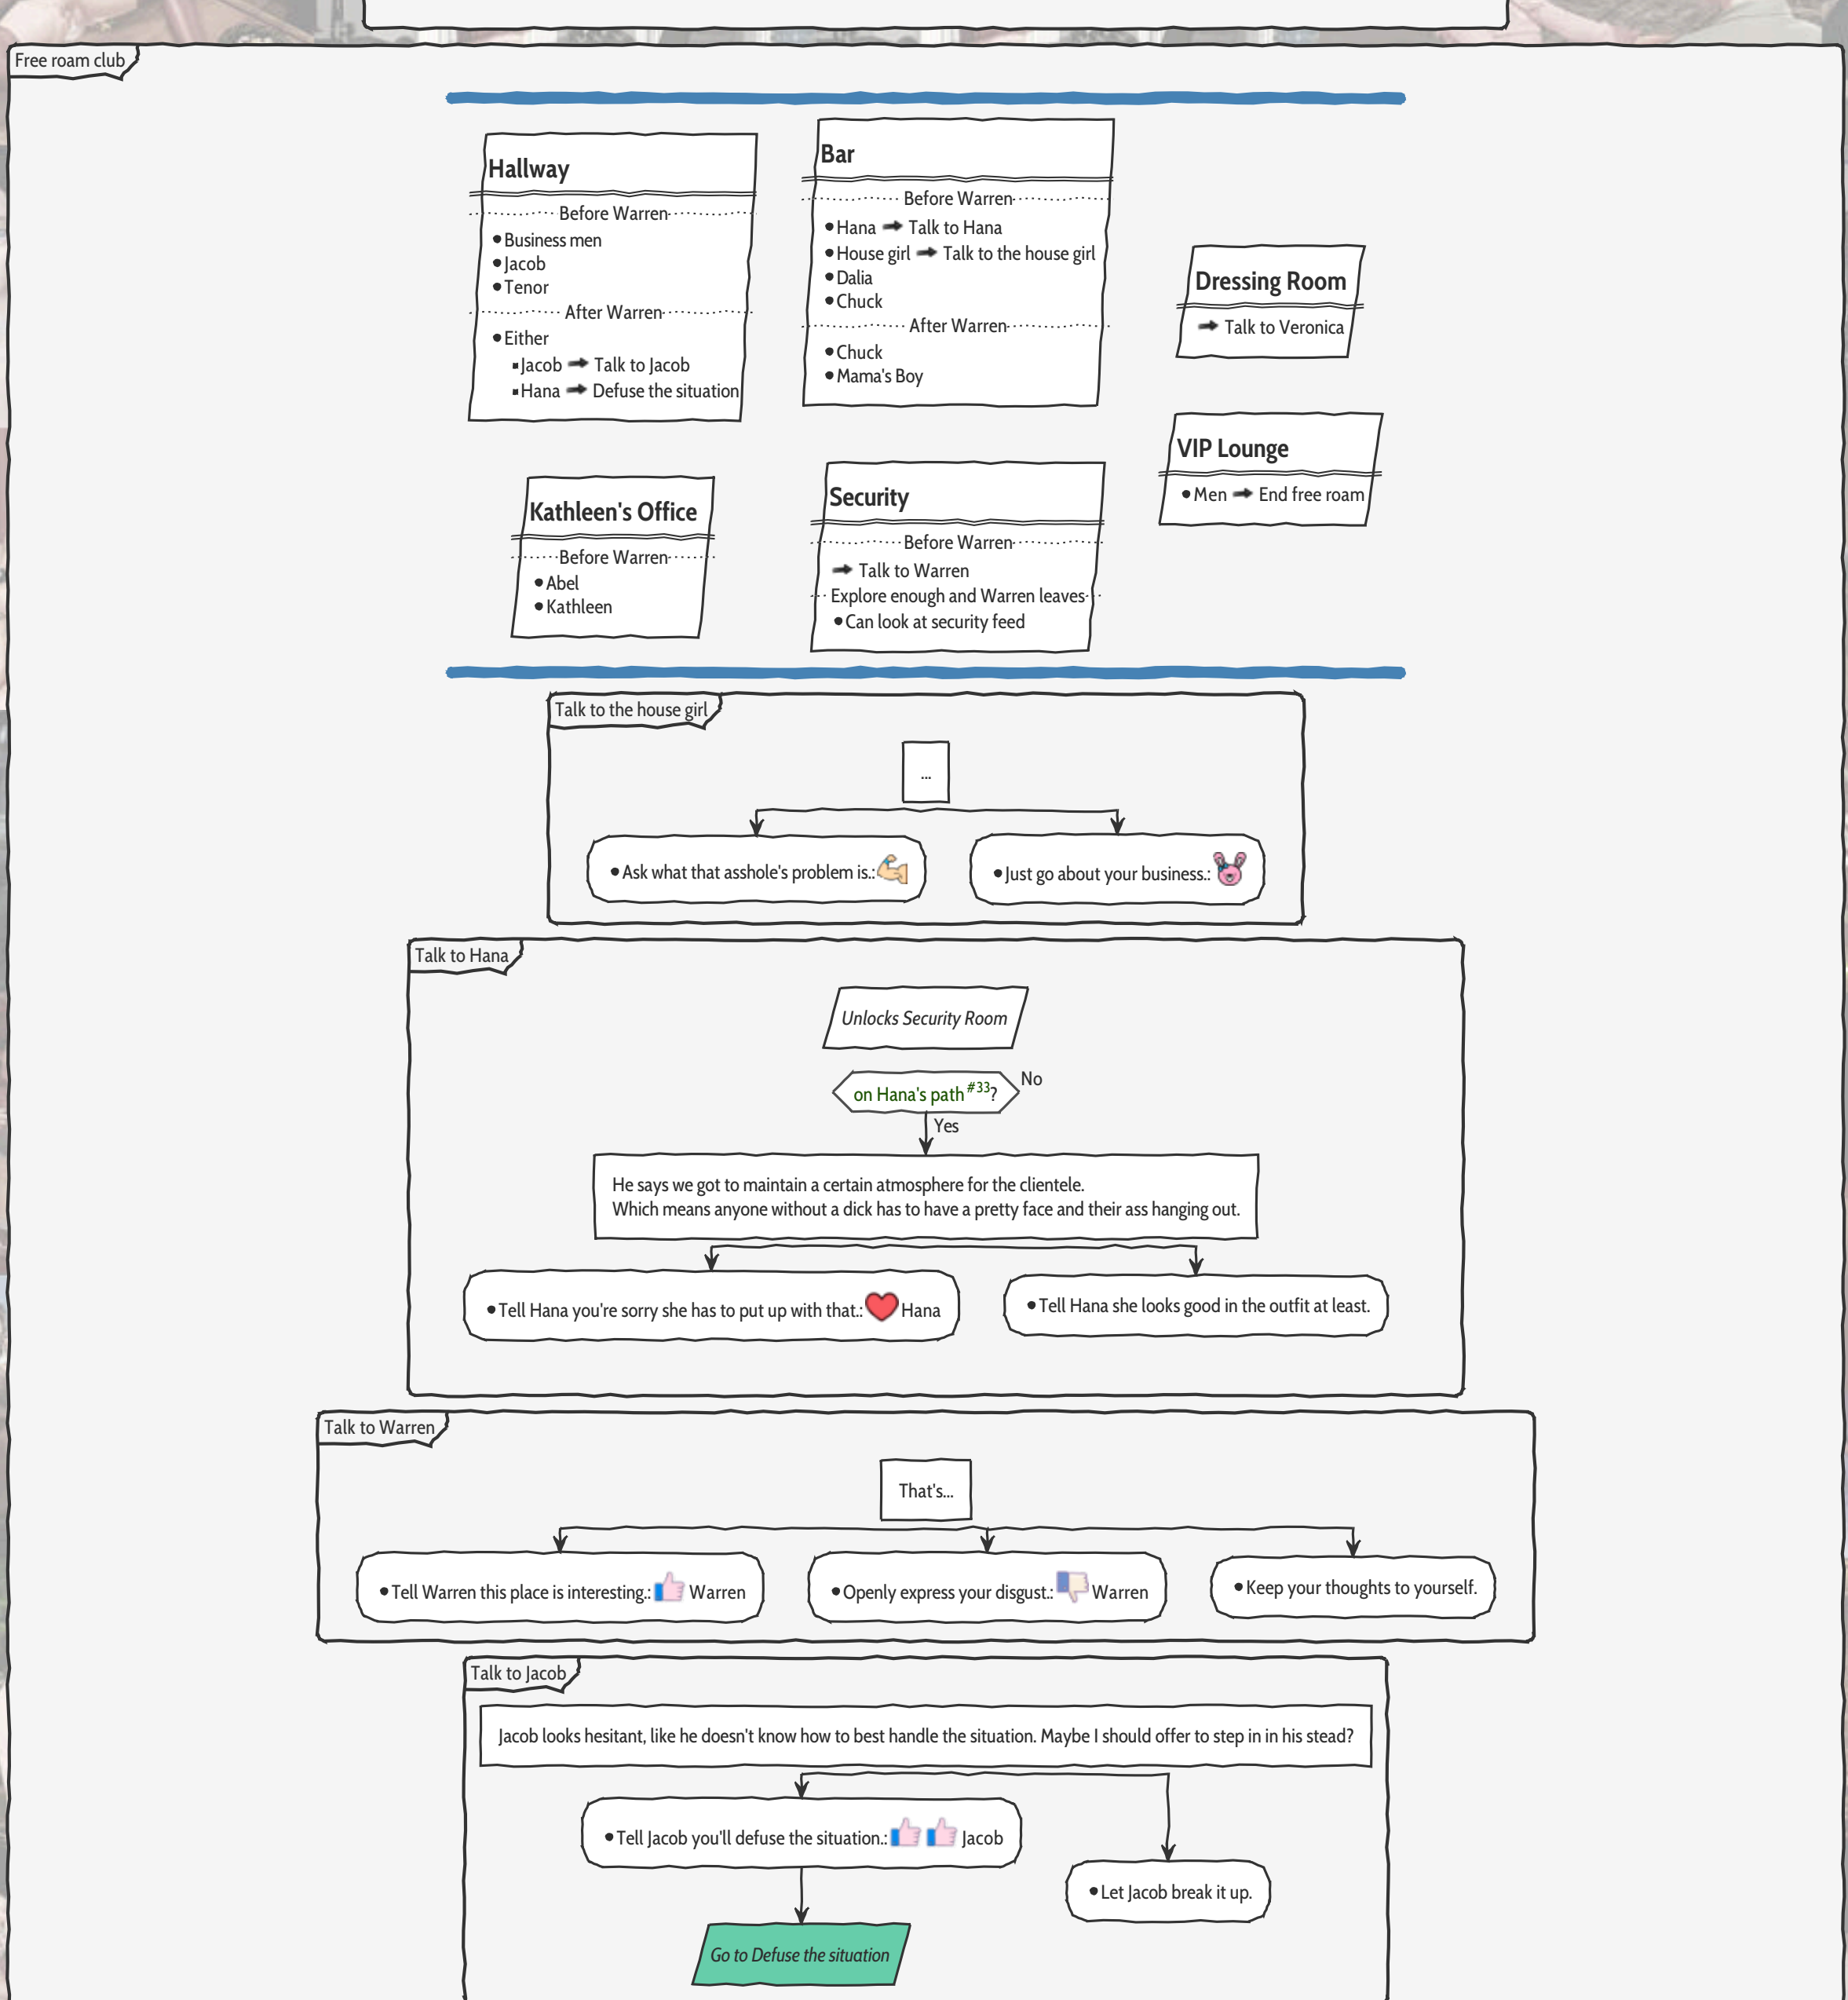

got at least 4 ✔️ ? No

Yes

interview reward #32

Jump to Week 1 - Part 2 ([link](#))

Pale Carnations
Week 1 - Part 2

Scene #17
Rosalind route: Accept her proposal.

Pale Carnations
Week 1 - Part 3

Pale Carnations Week 1 Exhibition