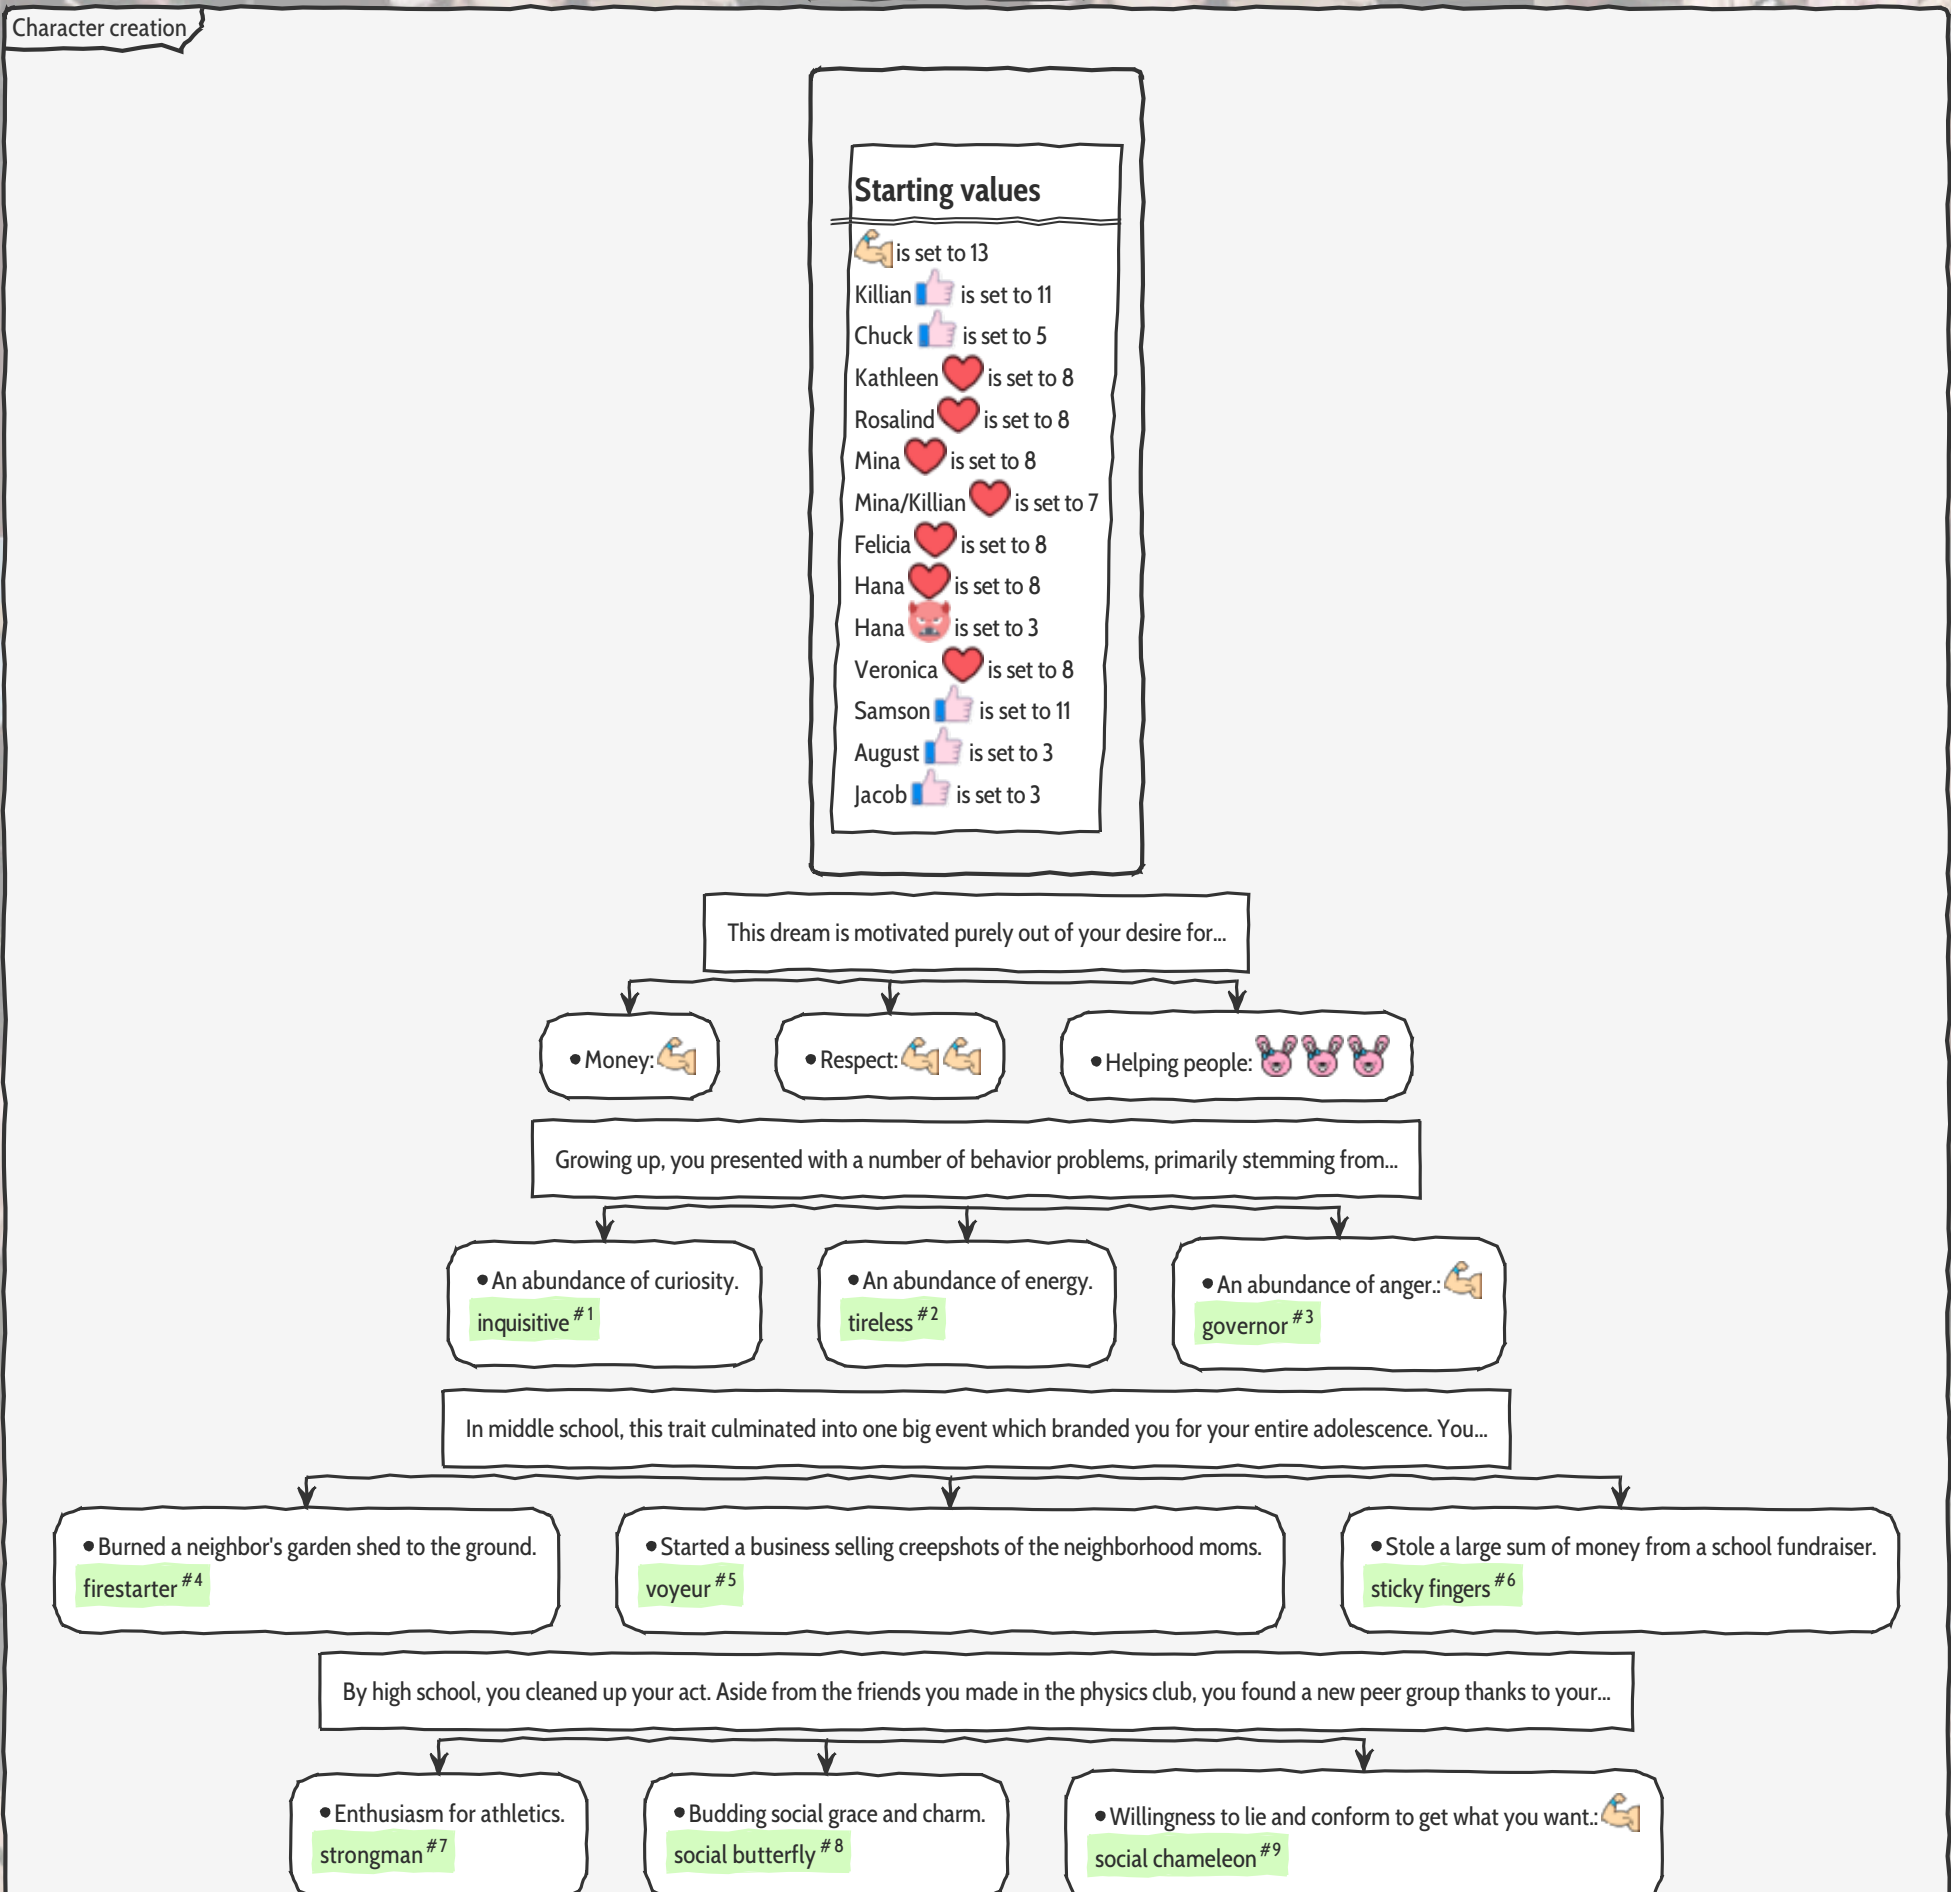

Pale Carnations Prologue - Part 1