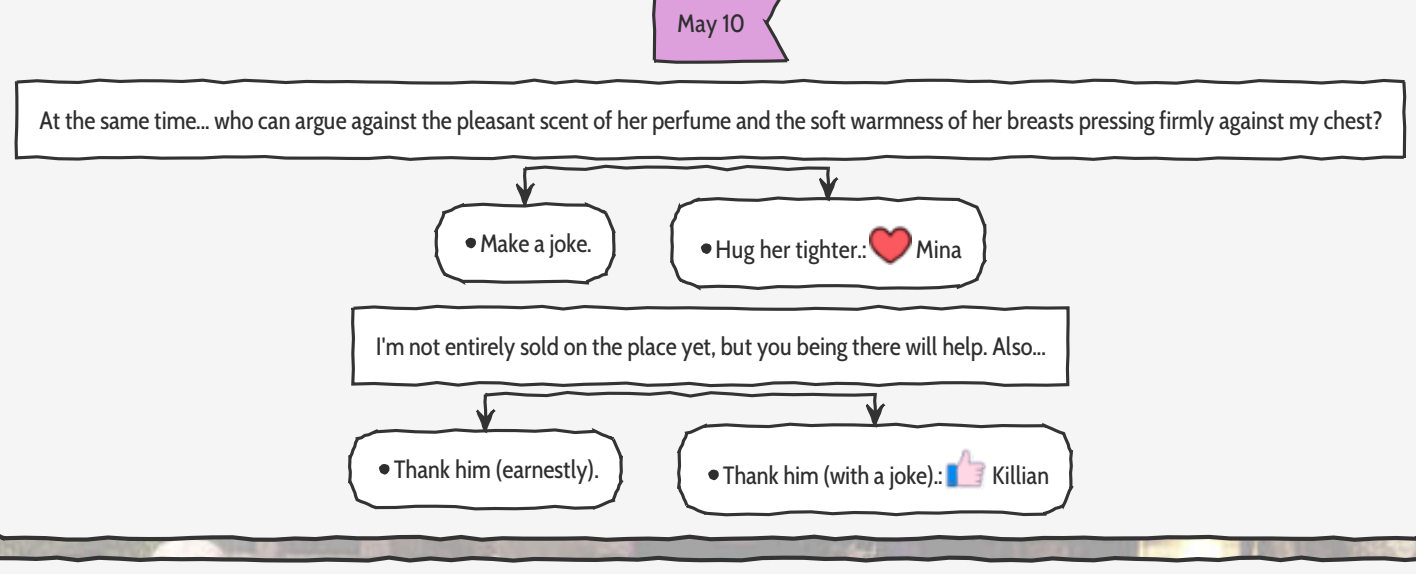

Pale Carnations Prologue - Part 1