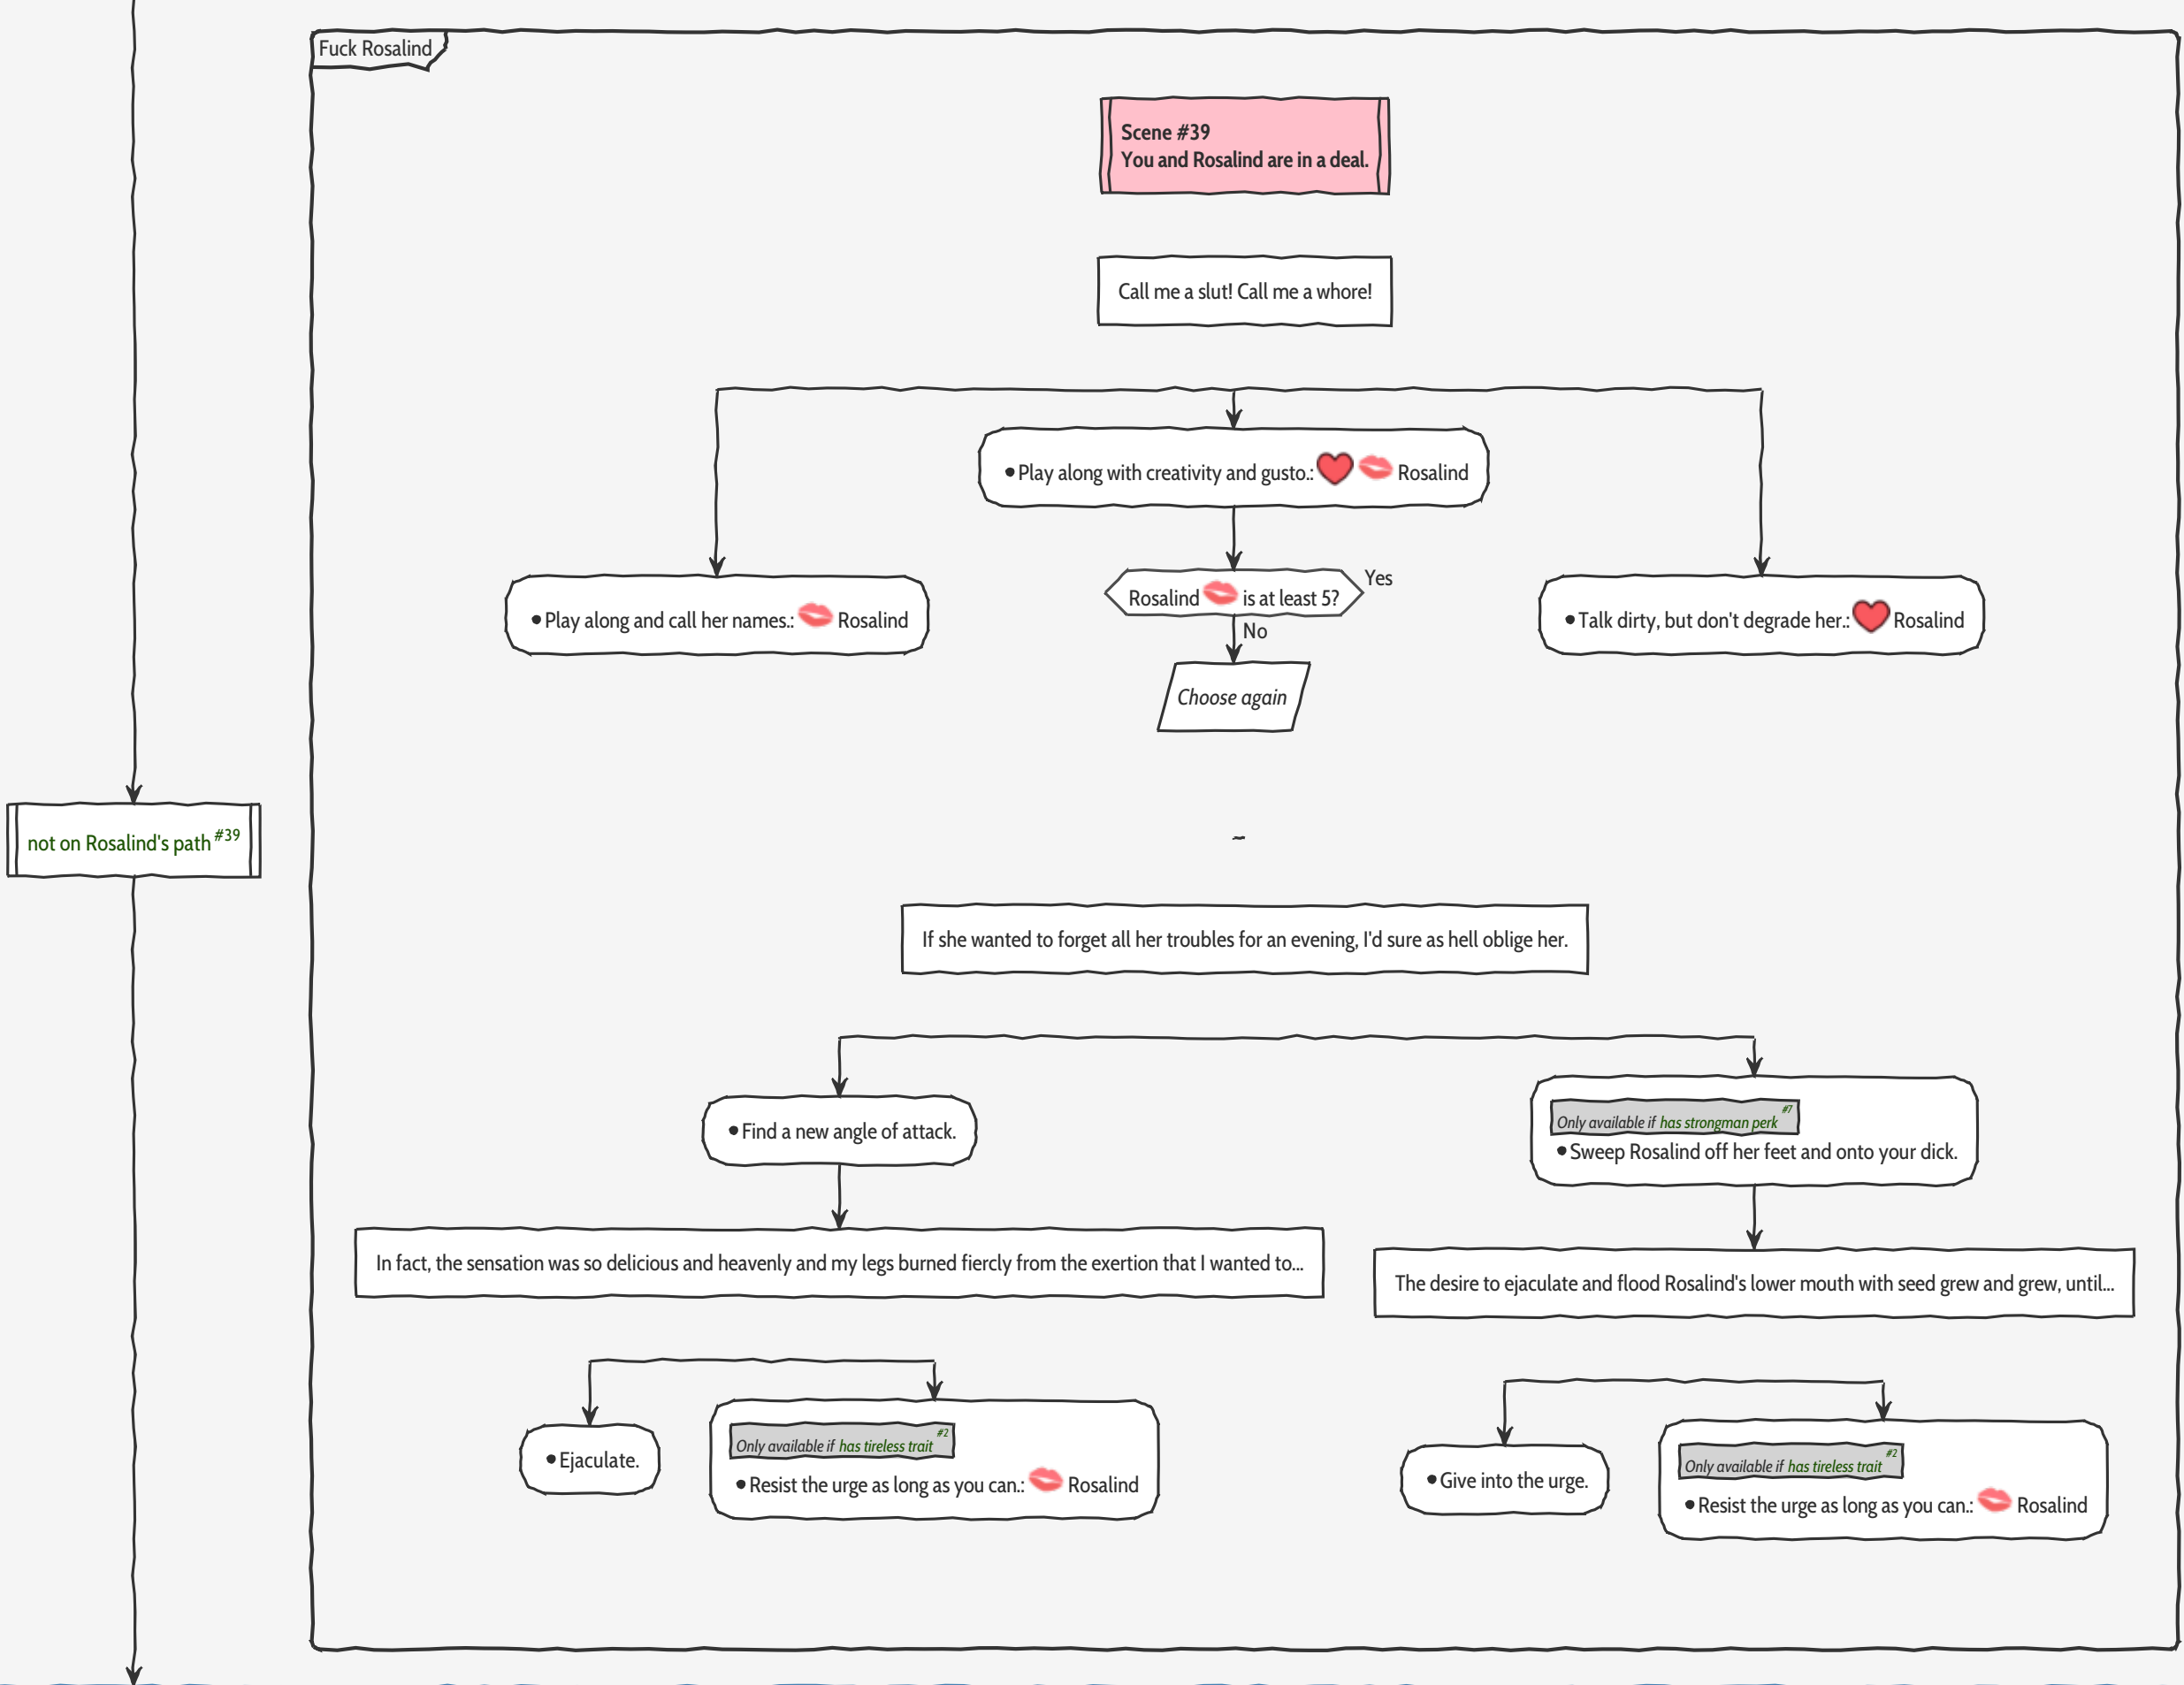

Pale Carnations
Week 2 - Rosalind