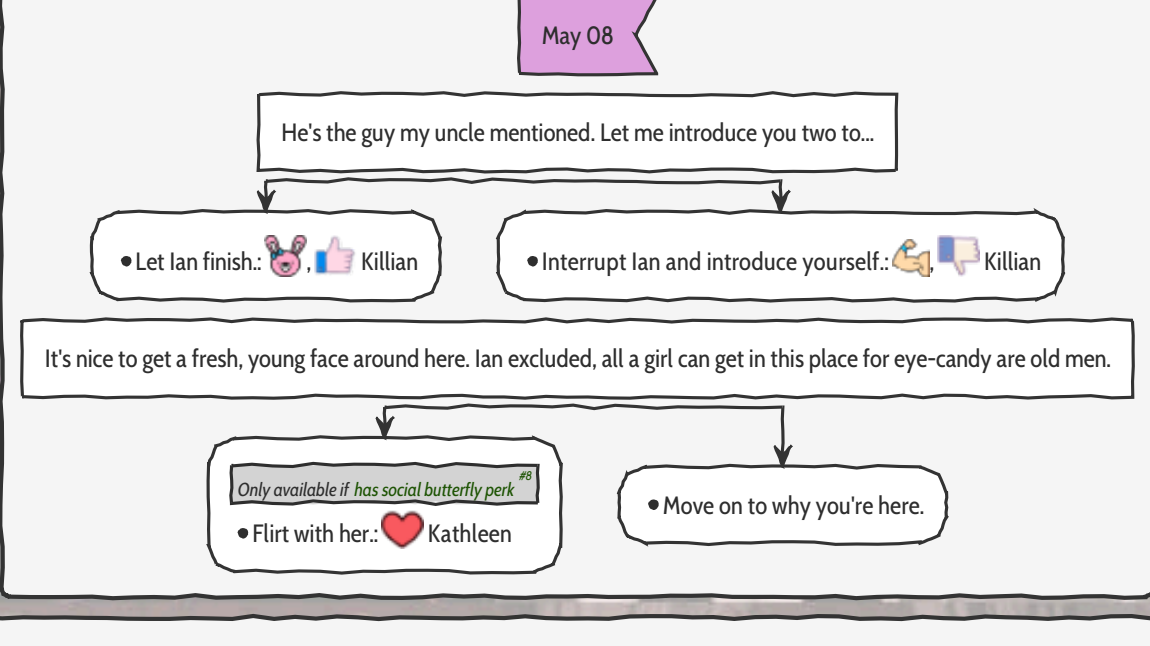

Pale Carnations Prologue - Part 1