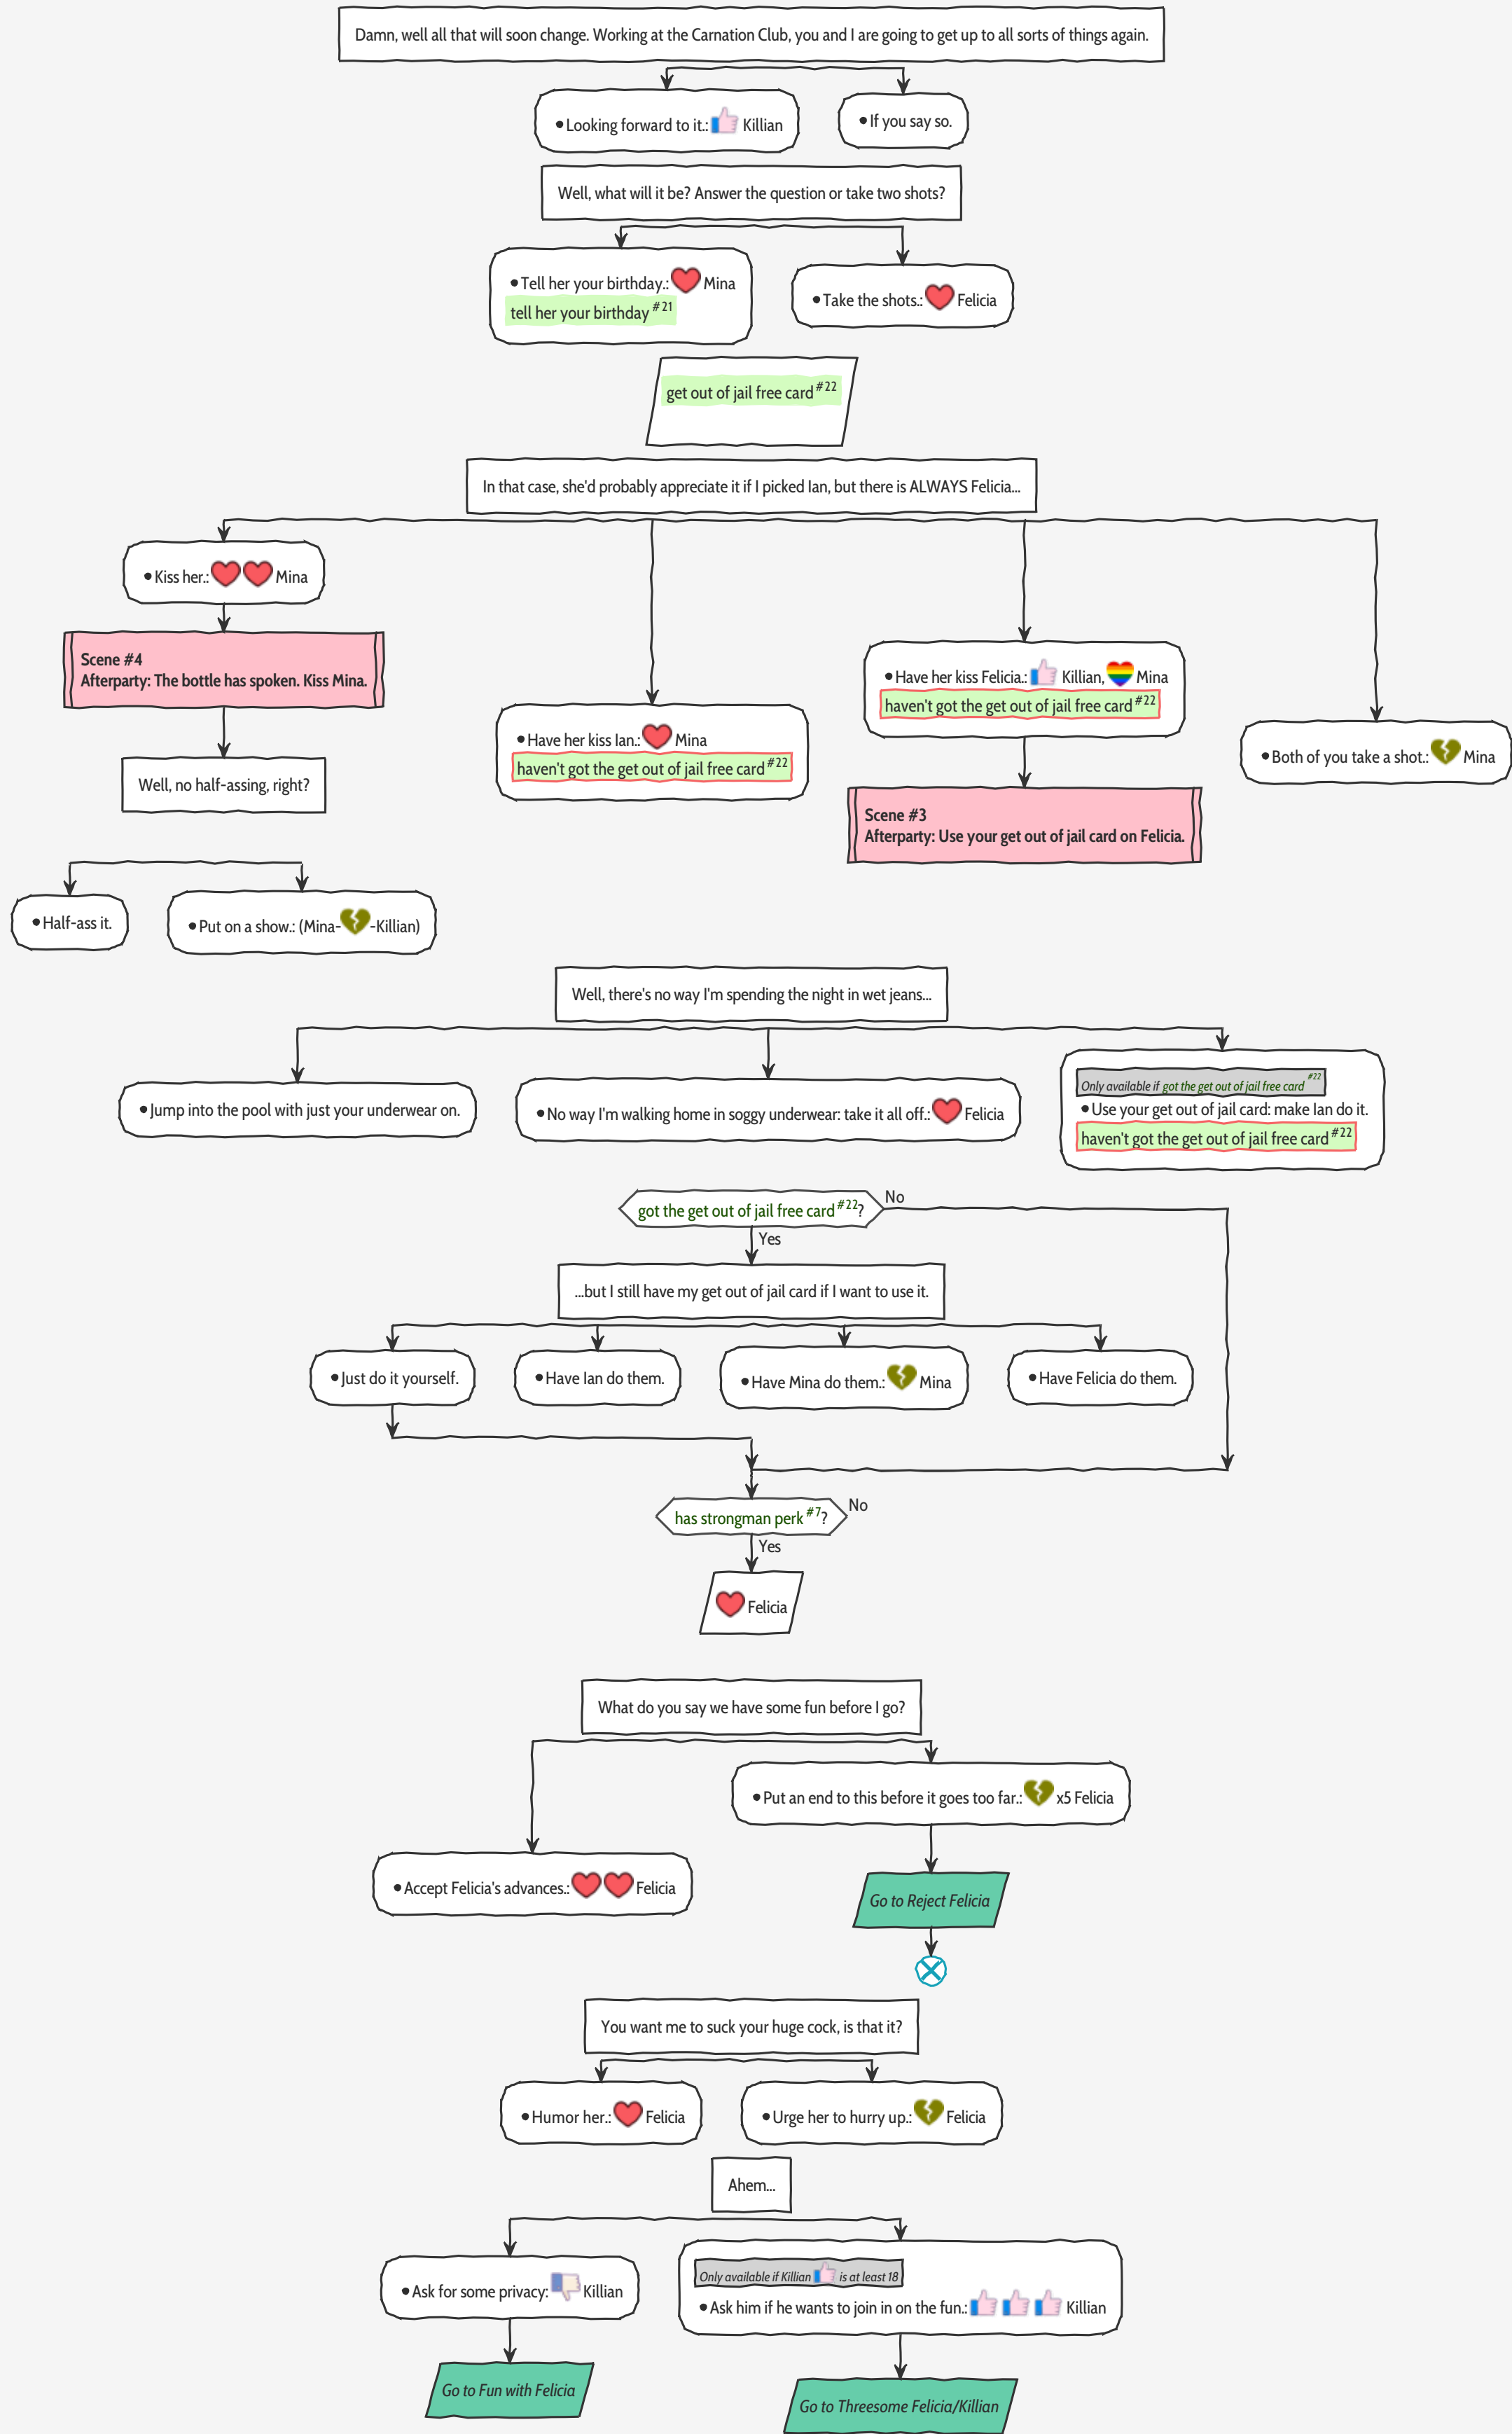

Pale Carnations
Prologue - Killian's penthouse suite

after party at Ian's #20