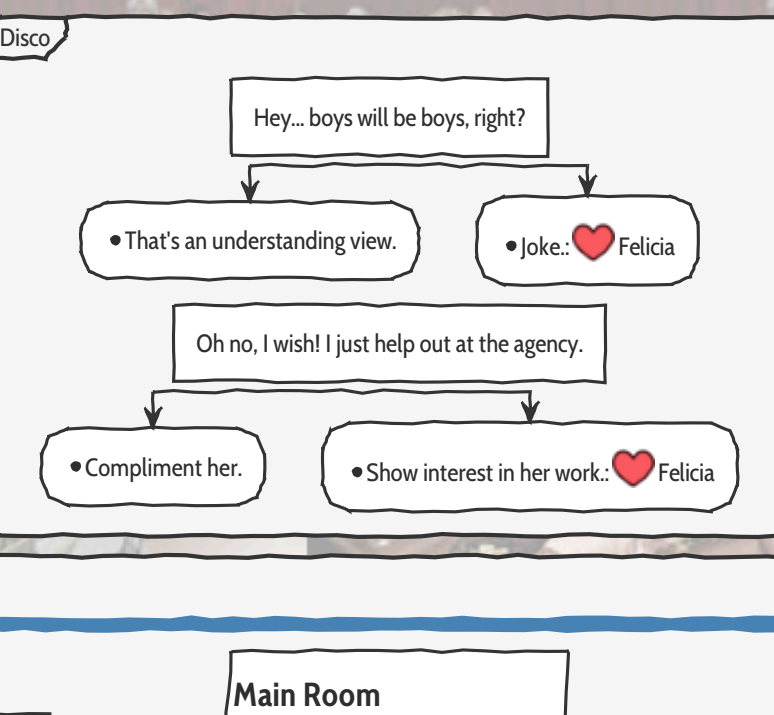

Pale Carnations Prologue - Part 1