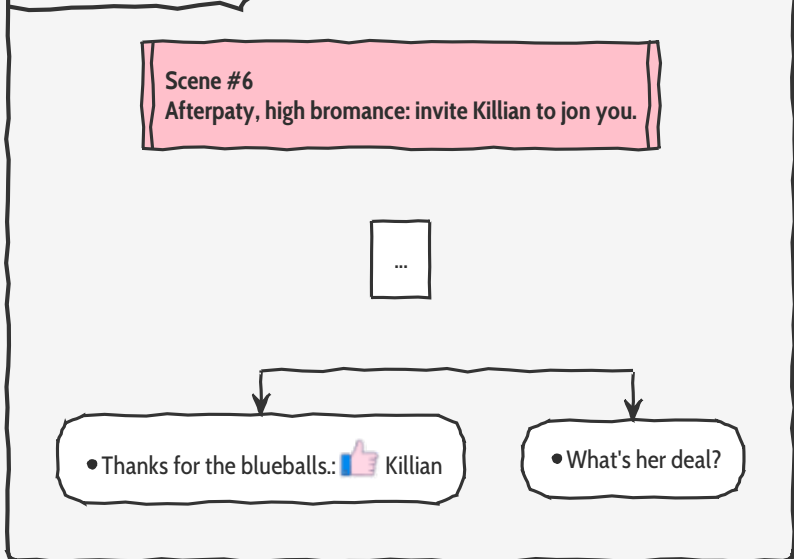

Pale Carnations Ch3Up4Public Walkthrough rev 1.0.3

Overview

The walkthrough tries to be linear and some sections should be skipped depending on the listed condition(s).

However sometimes it is necessary to jump ahead to a new section completely and this can make it harder to see the flow.

Refer to this overview page to see the big picture.

Pale Carnations Prologue - Part 1

Pale Carnations
Prologue - Killian's penthouse suite

after party at Ian's #20

Fun with Felicia

Threesome Felicia/Killian