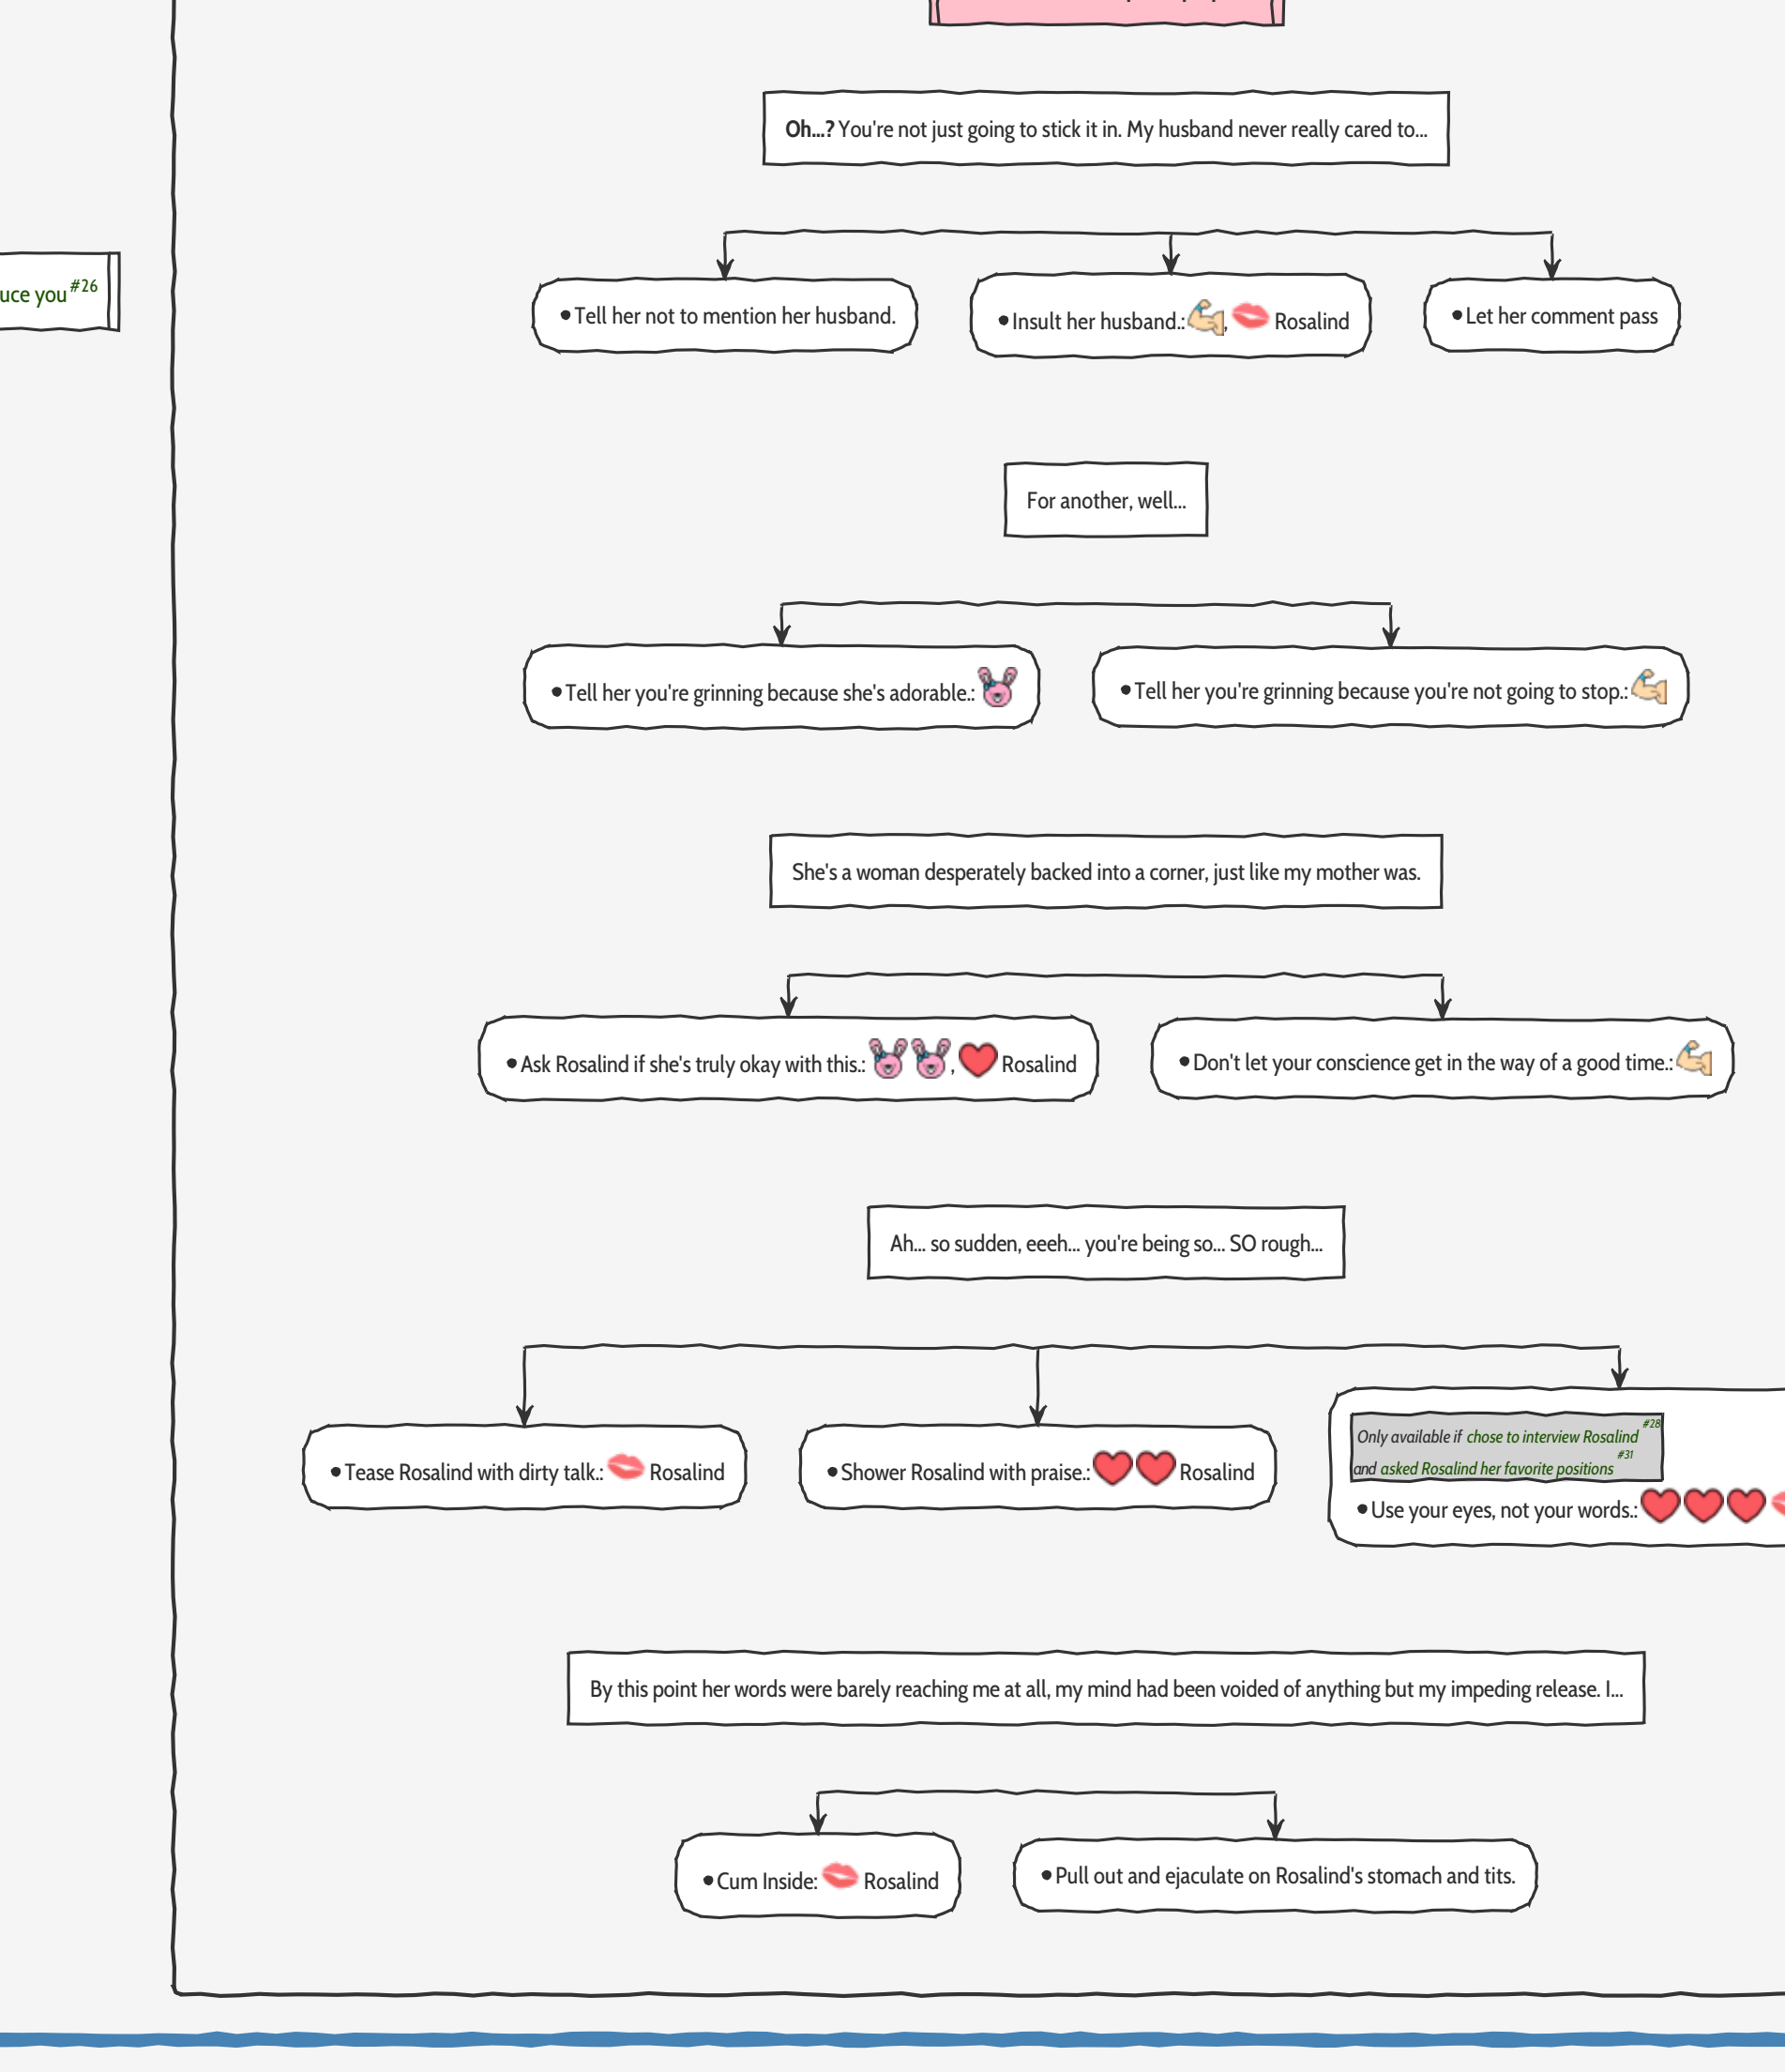

• Get her to bend over even further. For science.: ✔️

Wait, is this really such a good idea?

• Tell her that's perfect.

• Throw caution to the wind. Do what needs to be done!: 🍷💋 Veronica, ✔️

• Disengage. It's too risky!

got at least 4 ✔️ ? No

Yes

interview reward #32

Jump to Week 1 - Part 2 ([link](#))

Pale Carnations
Week 1 - Part 2

Scene #17
Rosalind route: Accept her proposal.

Pale Carnations
Week 1 - Part 3

Pale Carnations Week 1 Exhibition