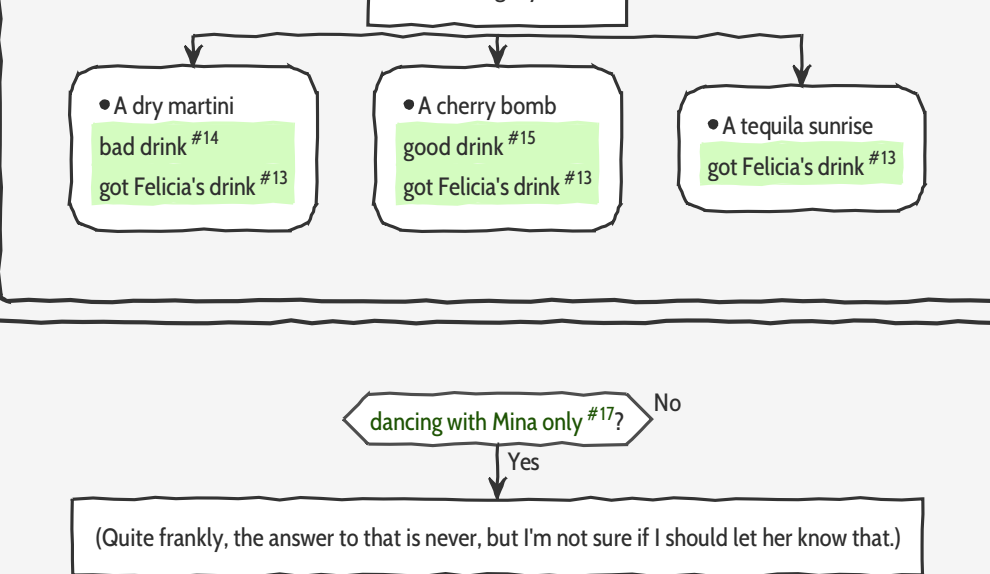

Enjoy the game!

Table of Contents

Introduction	1
Table of Contents	2
Overview	3
Prologue - Part 1	4
Prologue - Killian's penthouse suite	5
Prologue - Fun with Felicia	6
Prologue - Part 2	7
Week 1	8
Week 1 - Rosalind	9
Week 1 - Felicia	10
Week 1 - Veronica	11
Week 1 - Part 2	12
Week 1 - Part 3	13
Week 1 Exhibition	14
Week 2	15
Week 2 - Rosalind	16
Week 2 - Veronica	17
Week 2 - Part 2	18
Week 2 Exhibition	19
Cheat without a MOD	20

Pale Carnations Ch3Up4Public Walkthrough rev 1.0.3

Overview

The walkthrough tries to be linear and some sections should be skipped depending on the listed condition(s).

However sometimes it is necessary to jump ahead to a new section completely and this can make it harder to see the flow.

Refer to this overview page to see the big picture.

Pale Carnations Prologue - Part 1

Pale Carnations
Prologue - Killian's penthouse suite

after party at Ian's #20

Fun with Felicia

Threesome Felicia/Killian